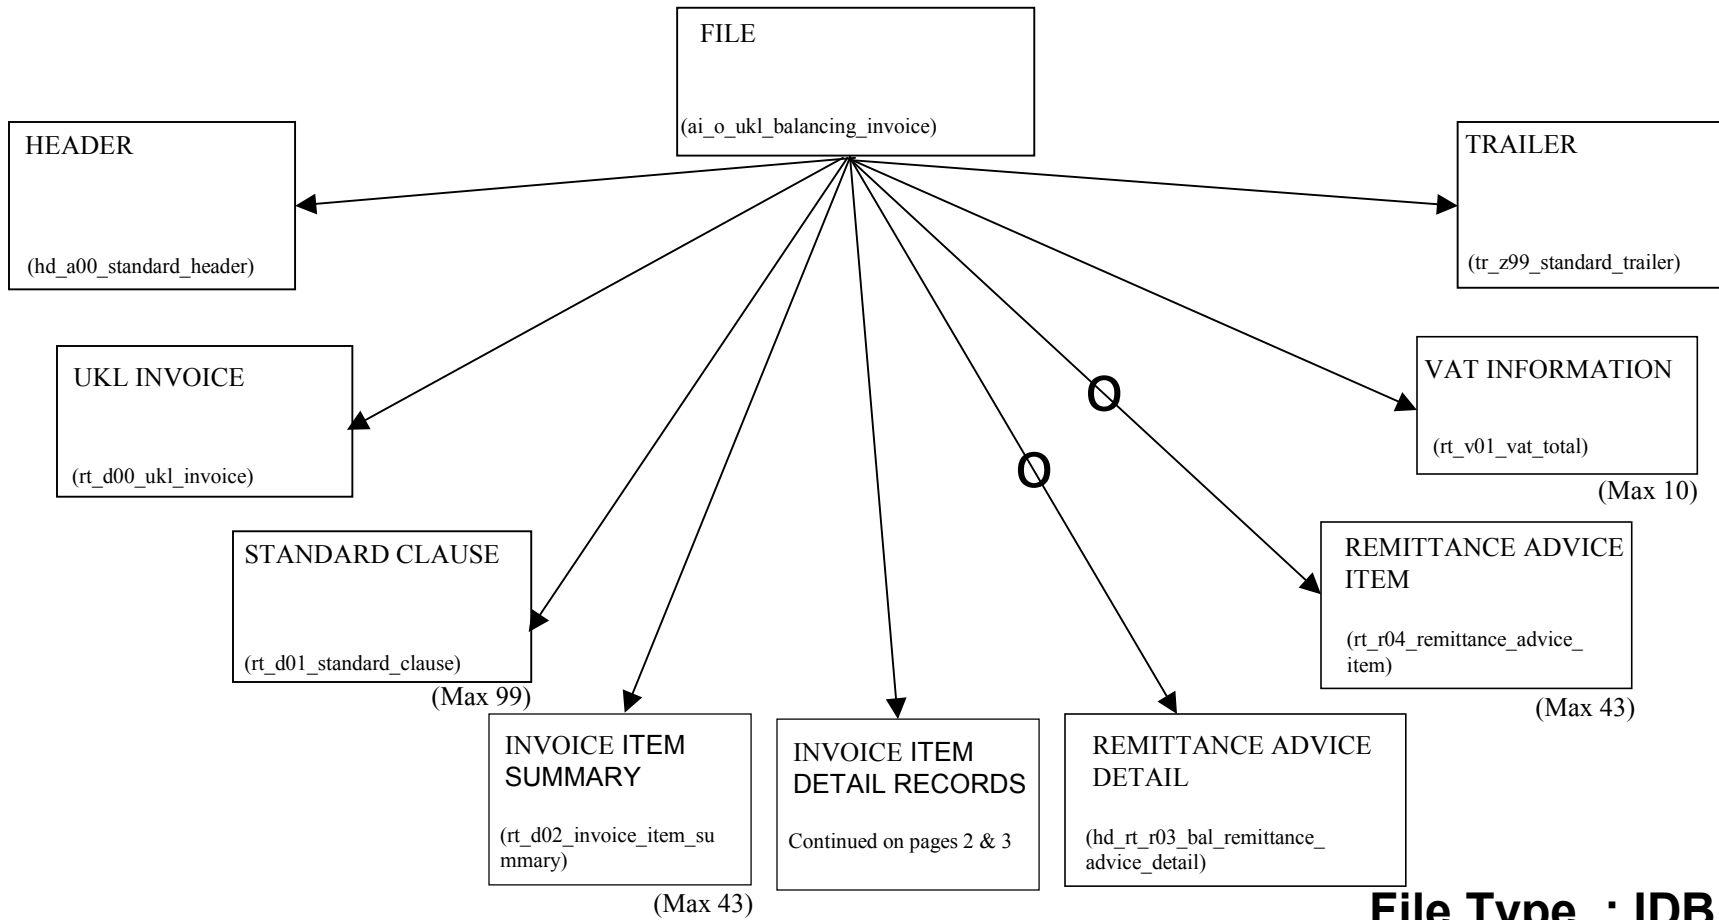

TRANSPORTER TO SHIPPER USER

Invoice Delivery Balancing File

File Type : IDB

Version 3
 Issued 20.05.05
 Implementation 18.10.05

TRANSPORTER TO SHIPPER USER

Invoice Delivery Balancing File

File Type : IDB

Version 3

Issued 20.05.05

Implementation 18.10.05

TRANSPORTER TO SHIPPER USER

Invoice Delivery Balancing File

File Type : IDB

Version 3

Issued 20.05.05

Implementation 18.10.05