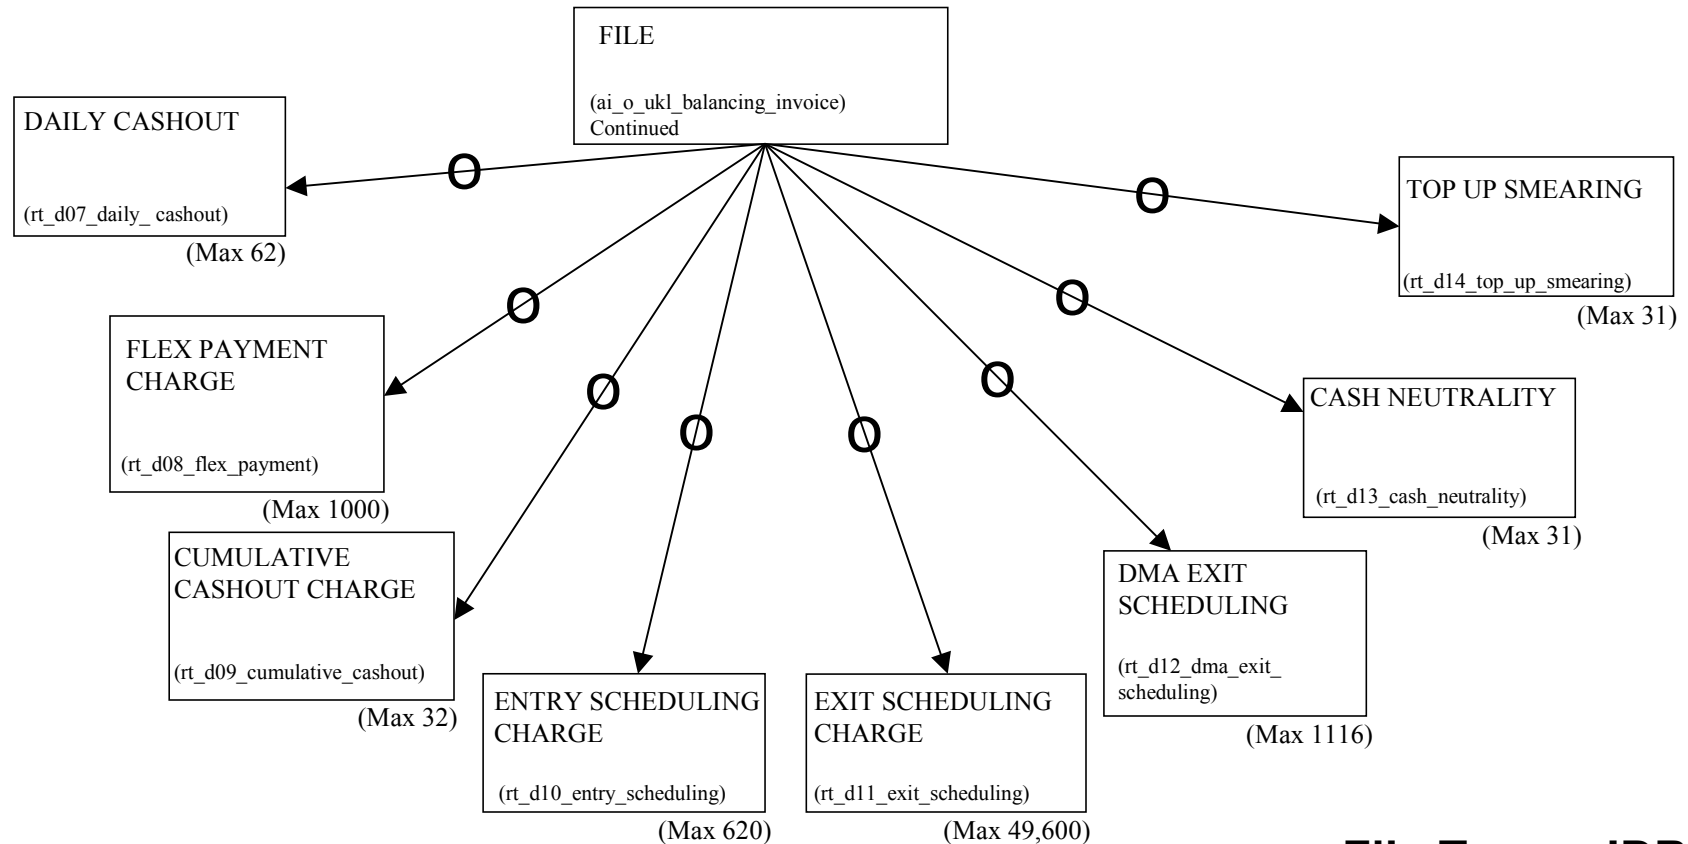

TRANSPORTER TO SHIPPER USER

Invoice Delivery Balancing File

File Type : IDB

Version 3
 Issued 20.05.05
 Implementation 18.10.05

TRANSPORTER TO SHIPPER USER

Invoice Delivery Balancing File

File Type : IDB

Version 3

Issued 20.05.05

Implementation 18.10.05

TRANSPORTER TO SHIPPER USER

Invoice Delivery Balancing File

File Type : IDB

Version 3

Issued 20.05.05

Implementation 18.10.05