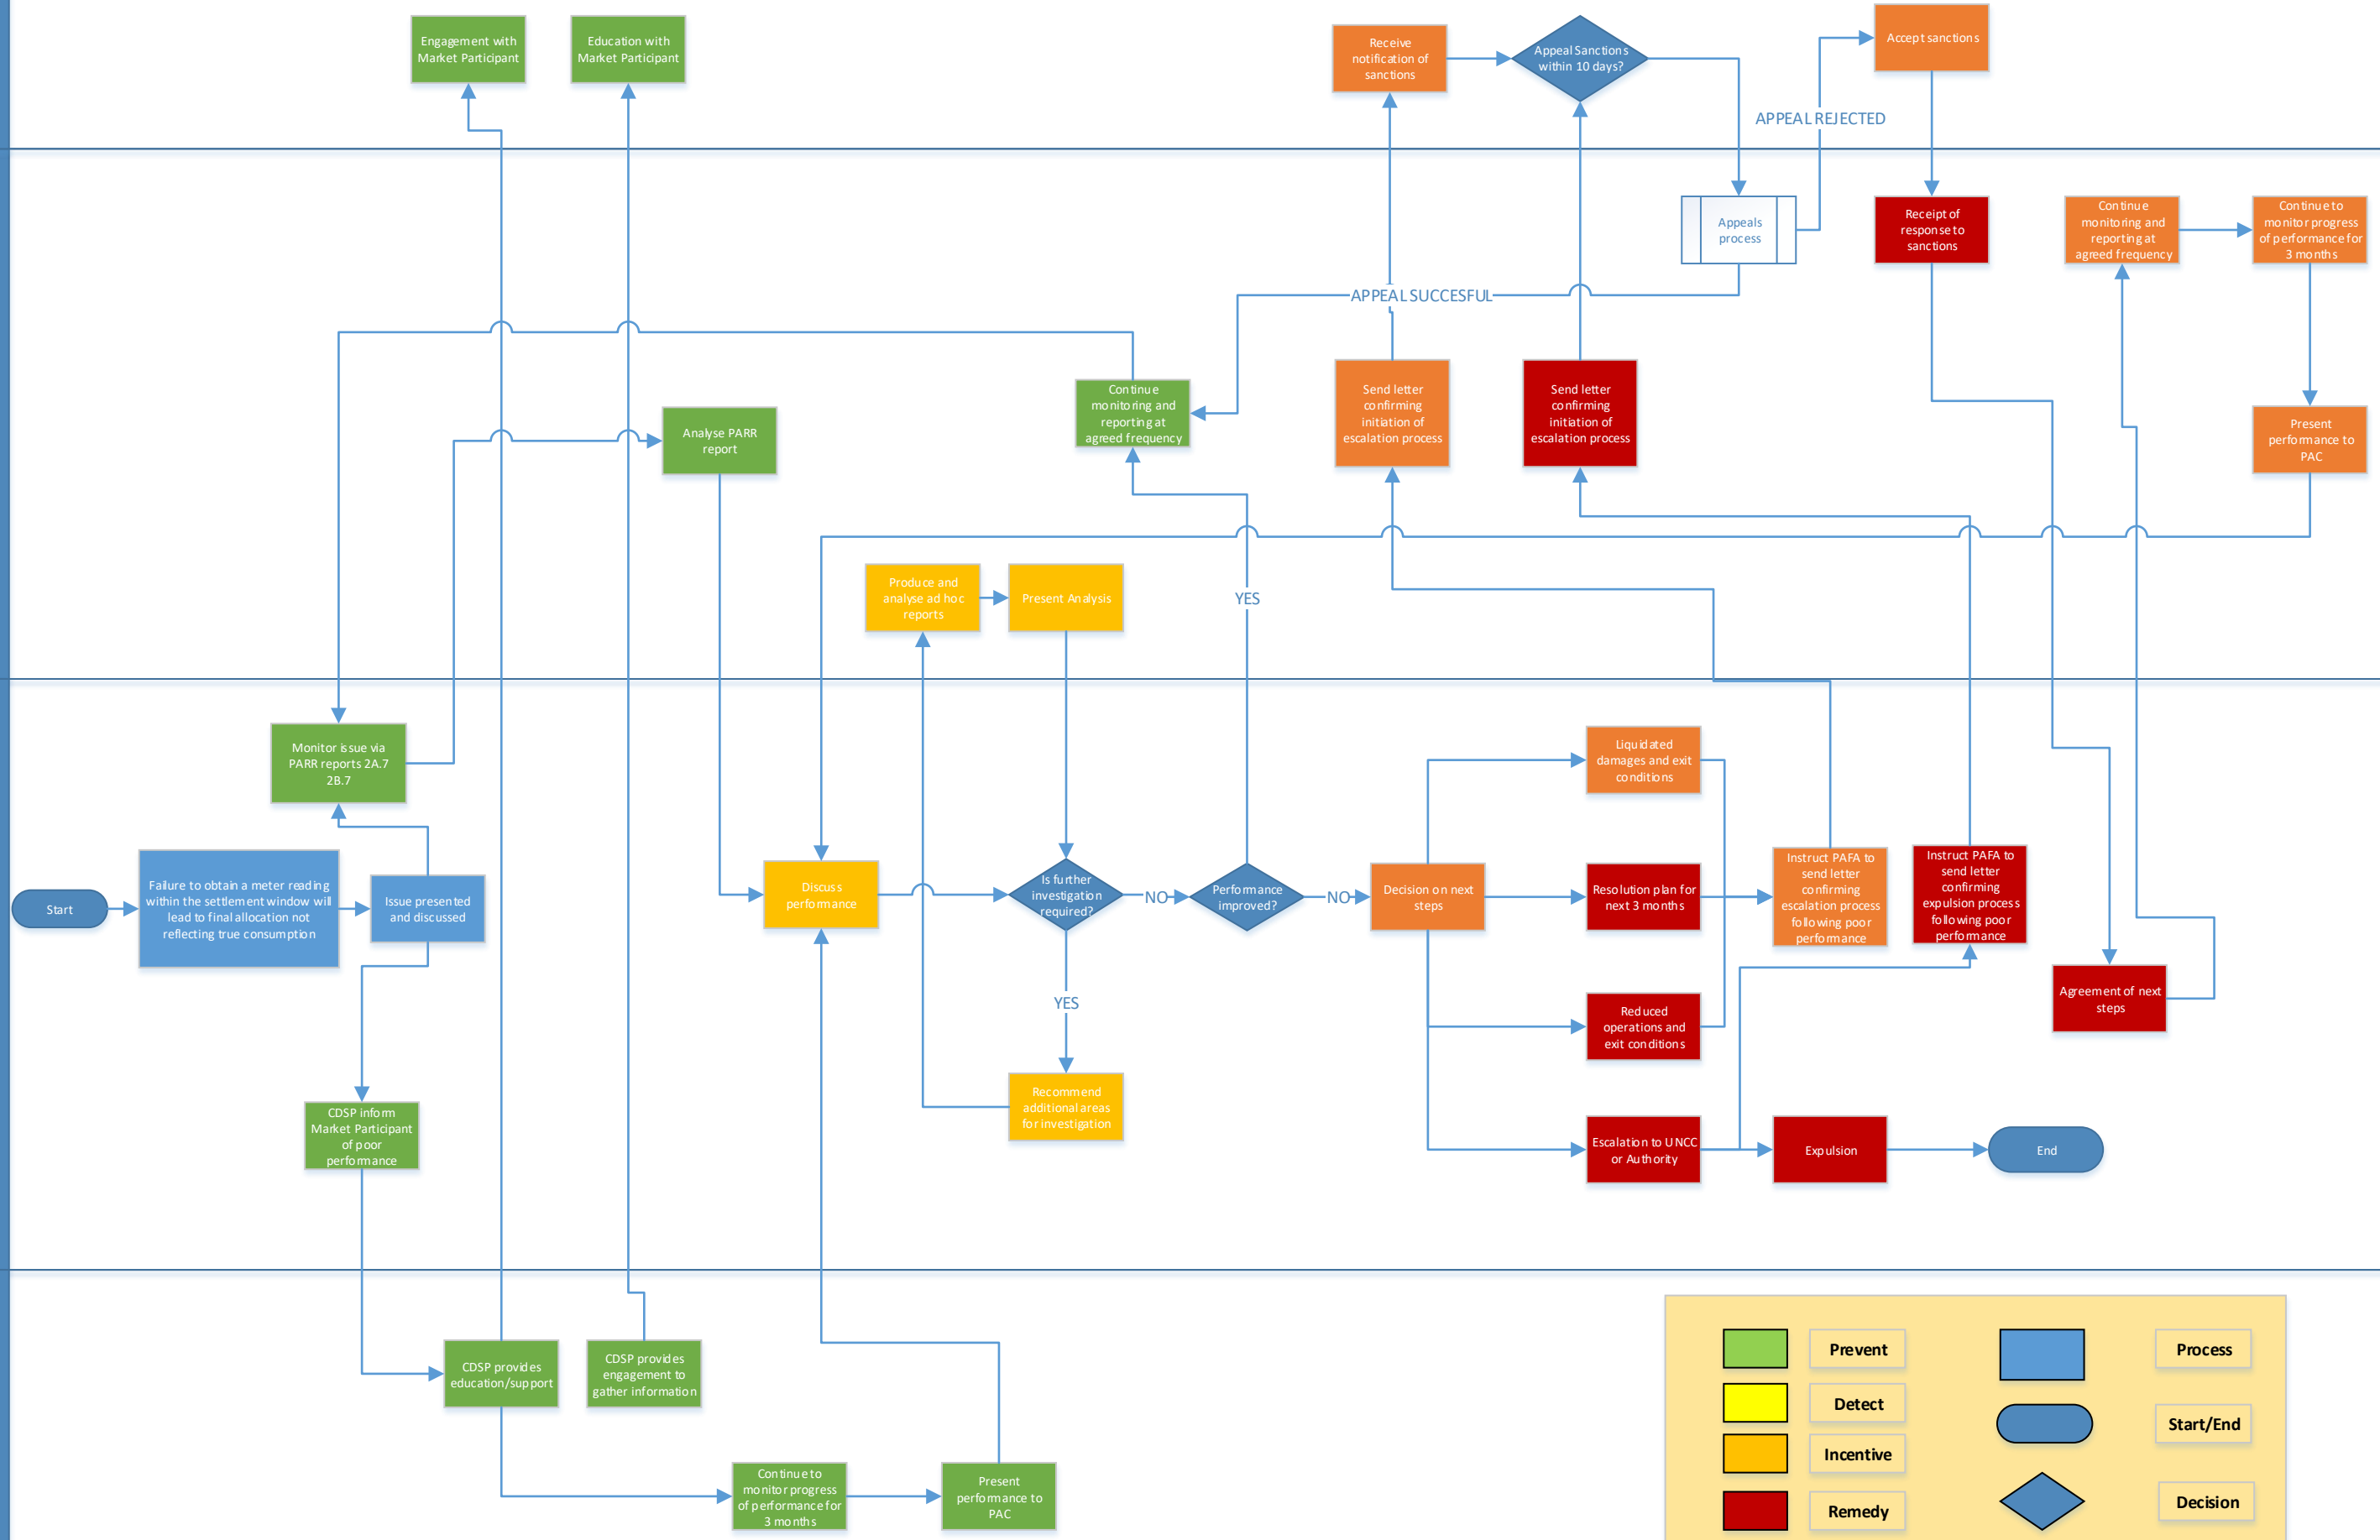

Market Participants  
(Shippers and Transporters)

PAFA

PAC

COSP

	Prevent		Process
	Detect		Start/End
	Incentive		Decision
	Remedy		

Green box	Prevent	Blue box	Process
Yellow box	Detect	Blue oval	Start/End
Orange box	Incentive	Blue diamond	Decision
Red box	Remedy		

	Prevent		Process
	Detect		Start/End
	Incentive		Decision
	Remedy		

	Prevent		Process
	Detect		Start/End
	Incentive		Decision
	Remedy		

<span style="display:inline-block; width:15px; height:15px; background-color:#90EE90;"></span>	Prevent	<span style="display:inline-block; width:15px; height:15px; background-color:#ADD8E6;"></span>	Process
<span style="display:inline-block; width:15px; height:15px; background-color:#FFFF00;"></span>	Detect	<span style="display:inline-block; width:15px; height:15px; border:1px solid black; border-radius:50%;"></span>	Start/End
<span style="display:inline-block; width:15px; height:15px; background-color:#FFD700;"></span>	Incentive	<span style="display:inline-block; width:15px; height:15px; background-color:#ADD8E6; transform: rotate(45deg);"></span>	Decision
<span style="display:inline-block; width:15px; height:15px; background-color:#FF0000;"></span>	Remedy		