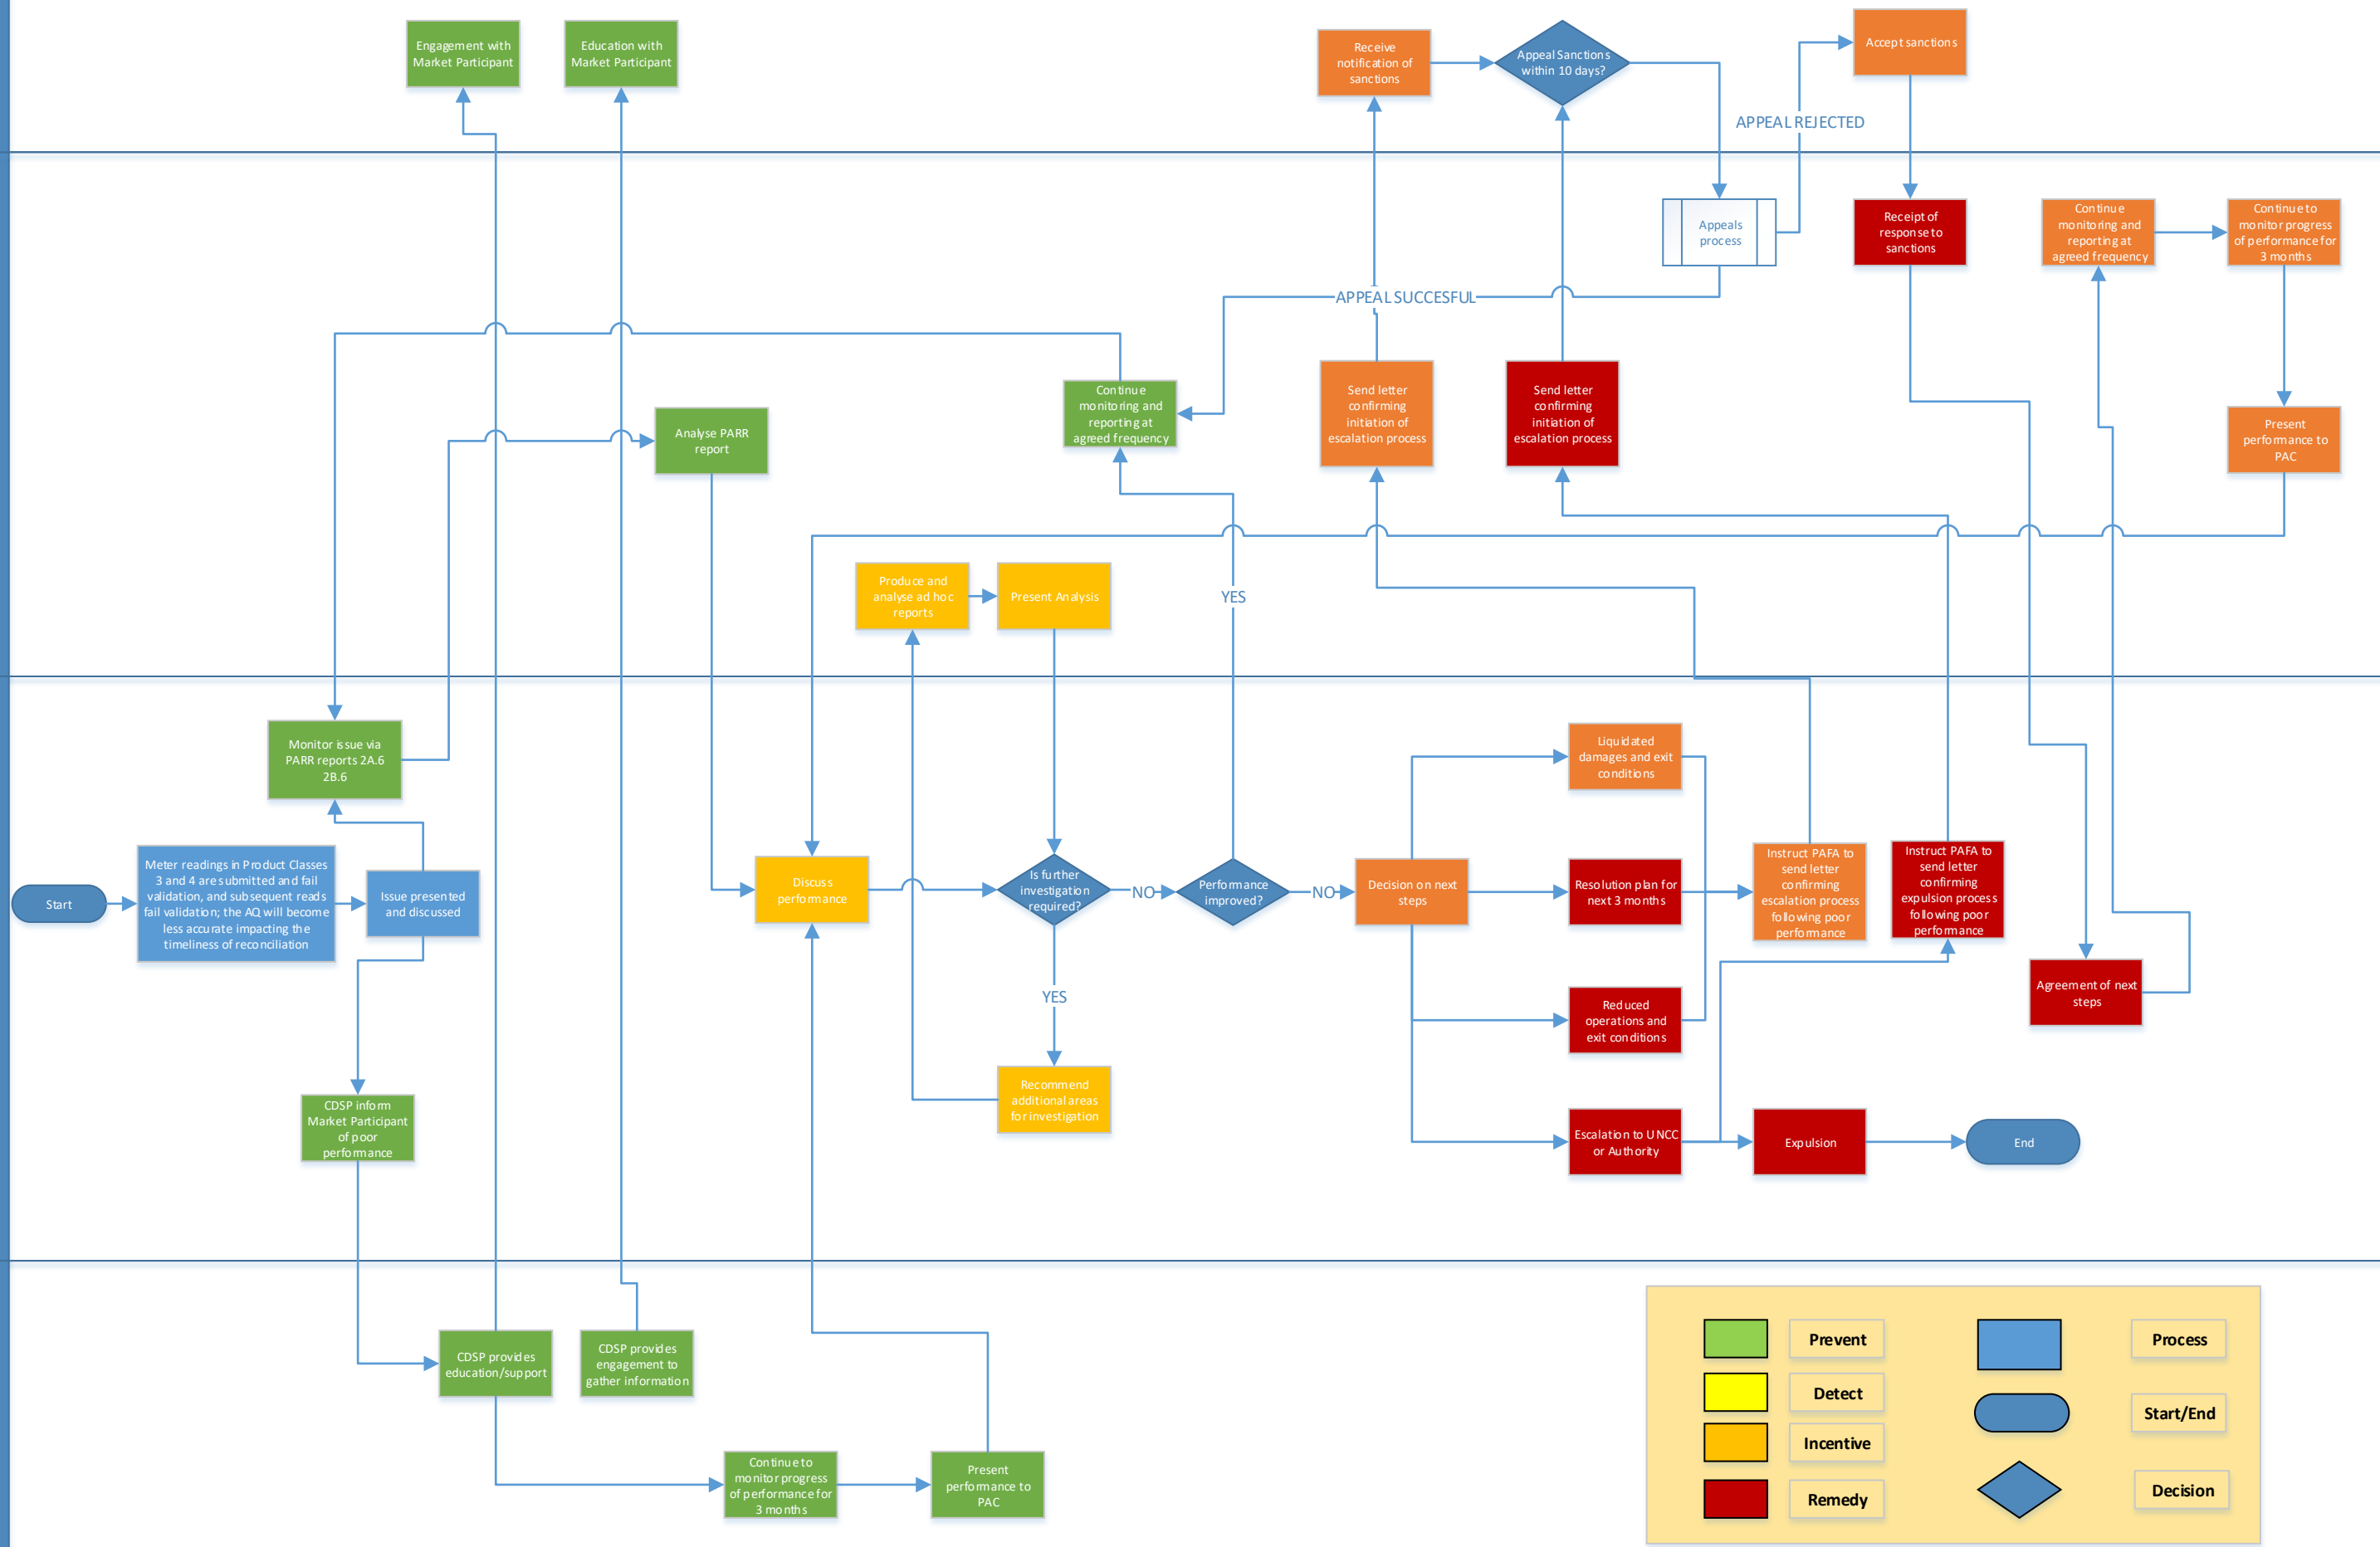

Market Participants  
(Shippers and Transporters)

PAFA

PAC

COSP

	Prevent		Process
	Detect		Start/End
	Incentive		Decision
	Remedy		

Green box	Prevent	Blue box	Process
Yellow box	Detect	Blue oval	Start/End
Orange box	Incentive	Blue diamond	Decision
Red box	Remedy		

	Prevent		Process
	Detect		Start/End
	Incentive		Decision
	Remedy		

	Prevent		Process
	Detect		Start/End
	Incentive		Decision
	Remedy		

<span style="display:inline-block; width:15px; height:15px; background-color:#90EE90;"></span>	Prevent	<span style="display:inline-block; width:15px; height:15px; background-color:#ADD8E6;"></span>	Process
<span style="display:inline-block; width:15px; height:15px; background-color:#FFFF00;"></span>	Detect	<span style="display:inline-block; width:15px; height:15px; border:1px solid black; border-radius:50%;"></span>	Start/End
<span style="display:inline-block; width:15px; height:15px; background-color:#FFD700;"></span>	Incentive	<span style="display:inline-block; width:15px; height:15px; background-color:#ADD8E6; transform: rotate(45deg);"></span>	Decision
<span style="display:inline-block; width:15px; height:15px; background-color:#FF0000;"></span>	Remedy		