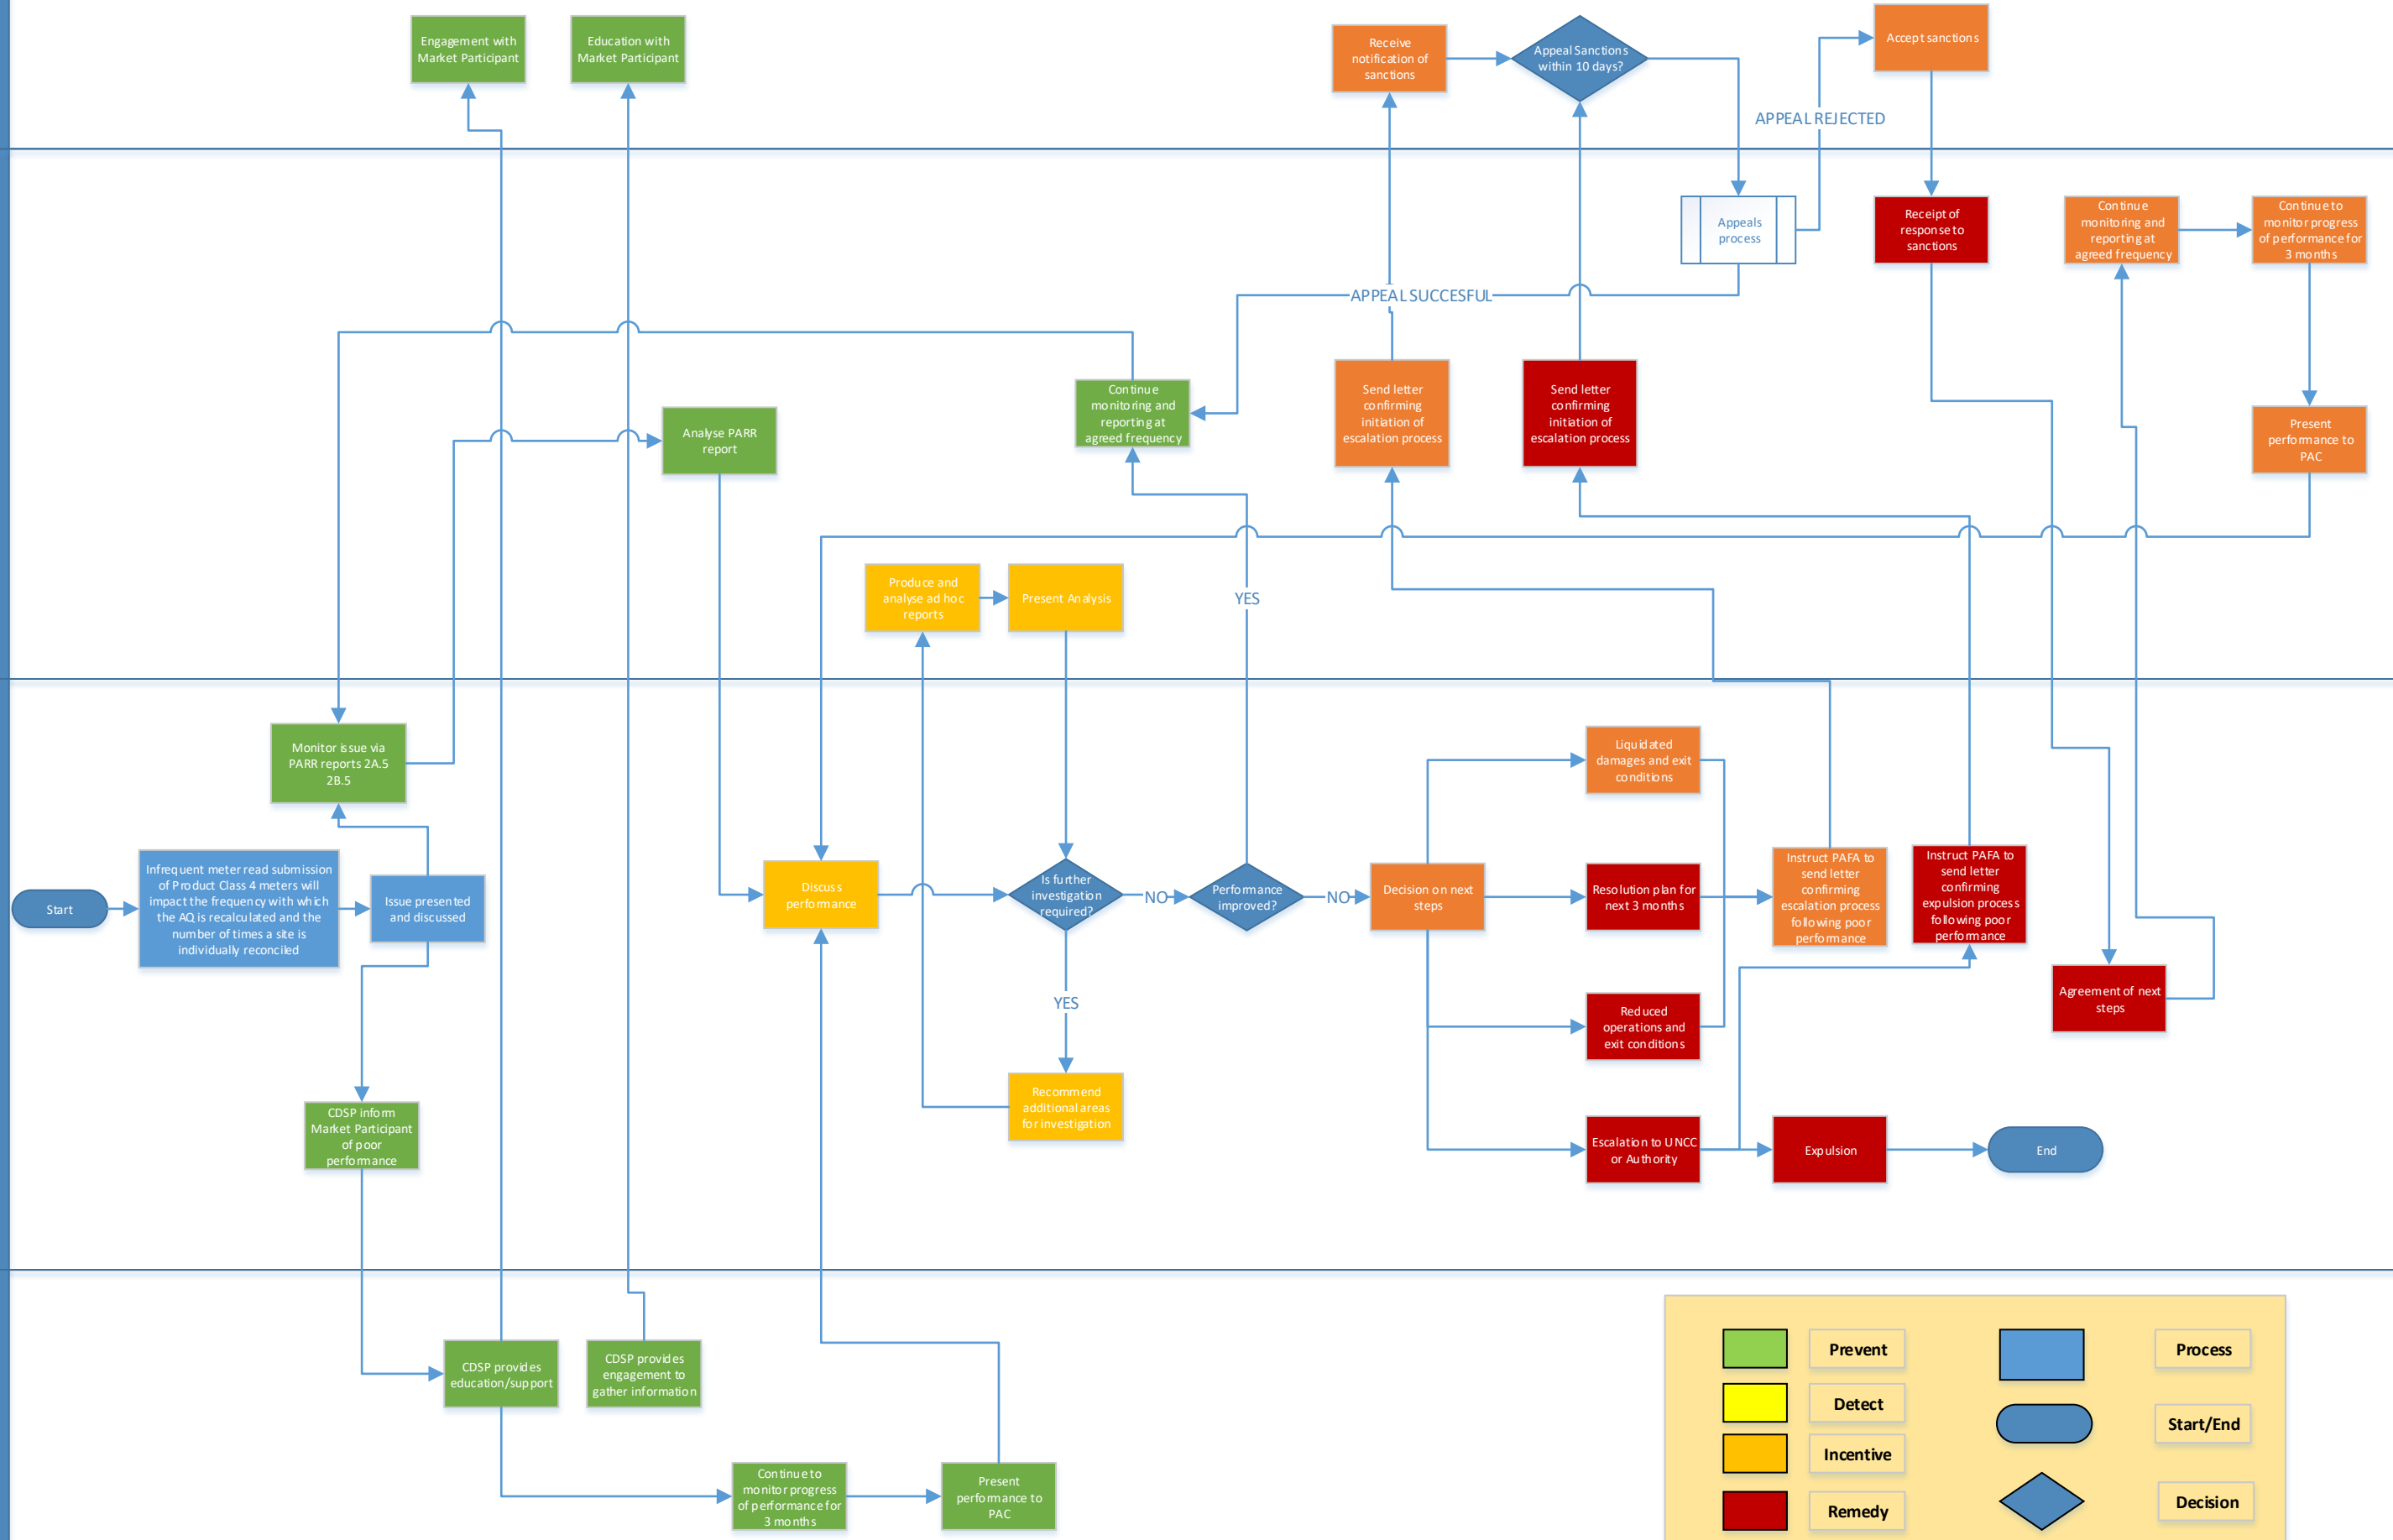

Market Participants  
(Shippers and Transporters)

PAFA

PAC

COSP

	Prevent		Process
	Detect		Start/End
	Incentive		Decision
	Remedy		

Green box	Prevent	Blue box	Process
Yellow box	Detect	Blue oval	Start/End
Orange box	Incentive	Blue diamond	Decision
Red box	Remedy		

	Prevent		Process
	Detect		Start/End
	Incentive		Decision
	Remedy		

	Prevent		Process
	Detect		Start/End
	Incentive		Decision
	Remedy		

<span style="display:inline-block; width:15px; height:15px; background-color:#90EE90;"></span>	Prevent	<span style="display:inline-block; width:15px; height:15px; background-color:#ADD8E6;"></span>	Process
<span style="display:inline-block; width:15px; height:15px; background-color:#FFFF00;"></span>	Detect	<span style="display:inline-block; width:15px; height:15px; border:1px solid black; border-radius:50%;"></span>	Start/End
<span style="display:inline-block; width:15px; height:15px; background-color:#FFD700;"></span>	Incentive	<span style="display:inline-block; width:15px; height:15px; background-color:#ADD8E6; transform: rotate(45deg);"></span>	Decision
<span style="display:inline-block; width:15px; height:15px; background-color:#FF0000;"></span>	Remedy		