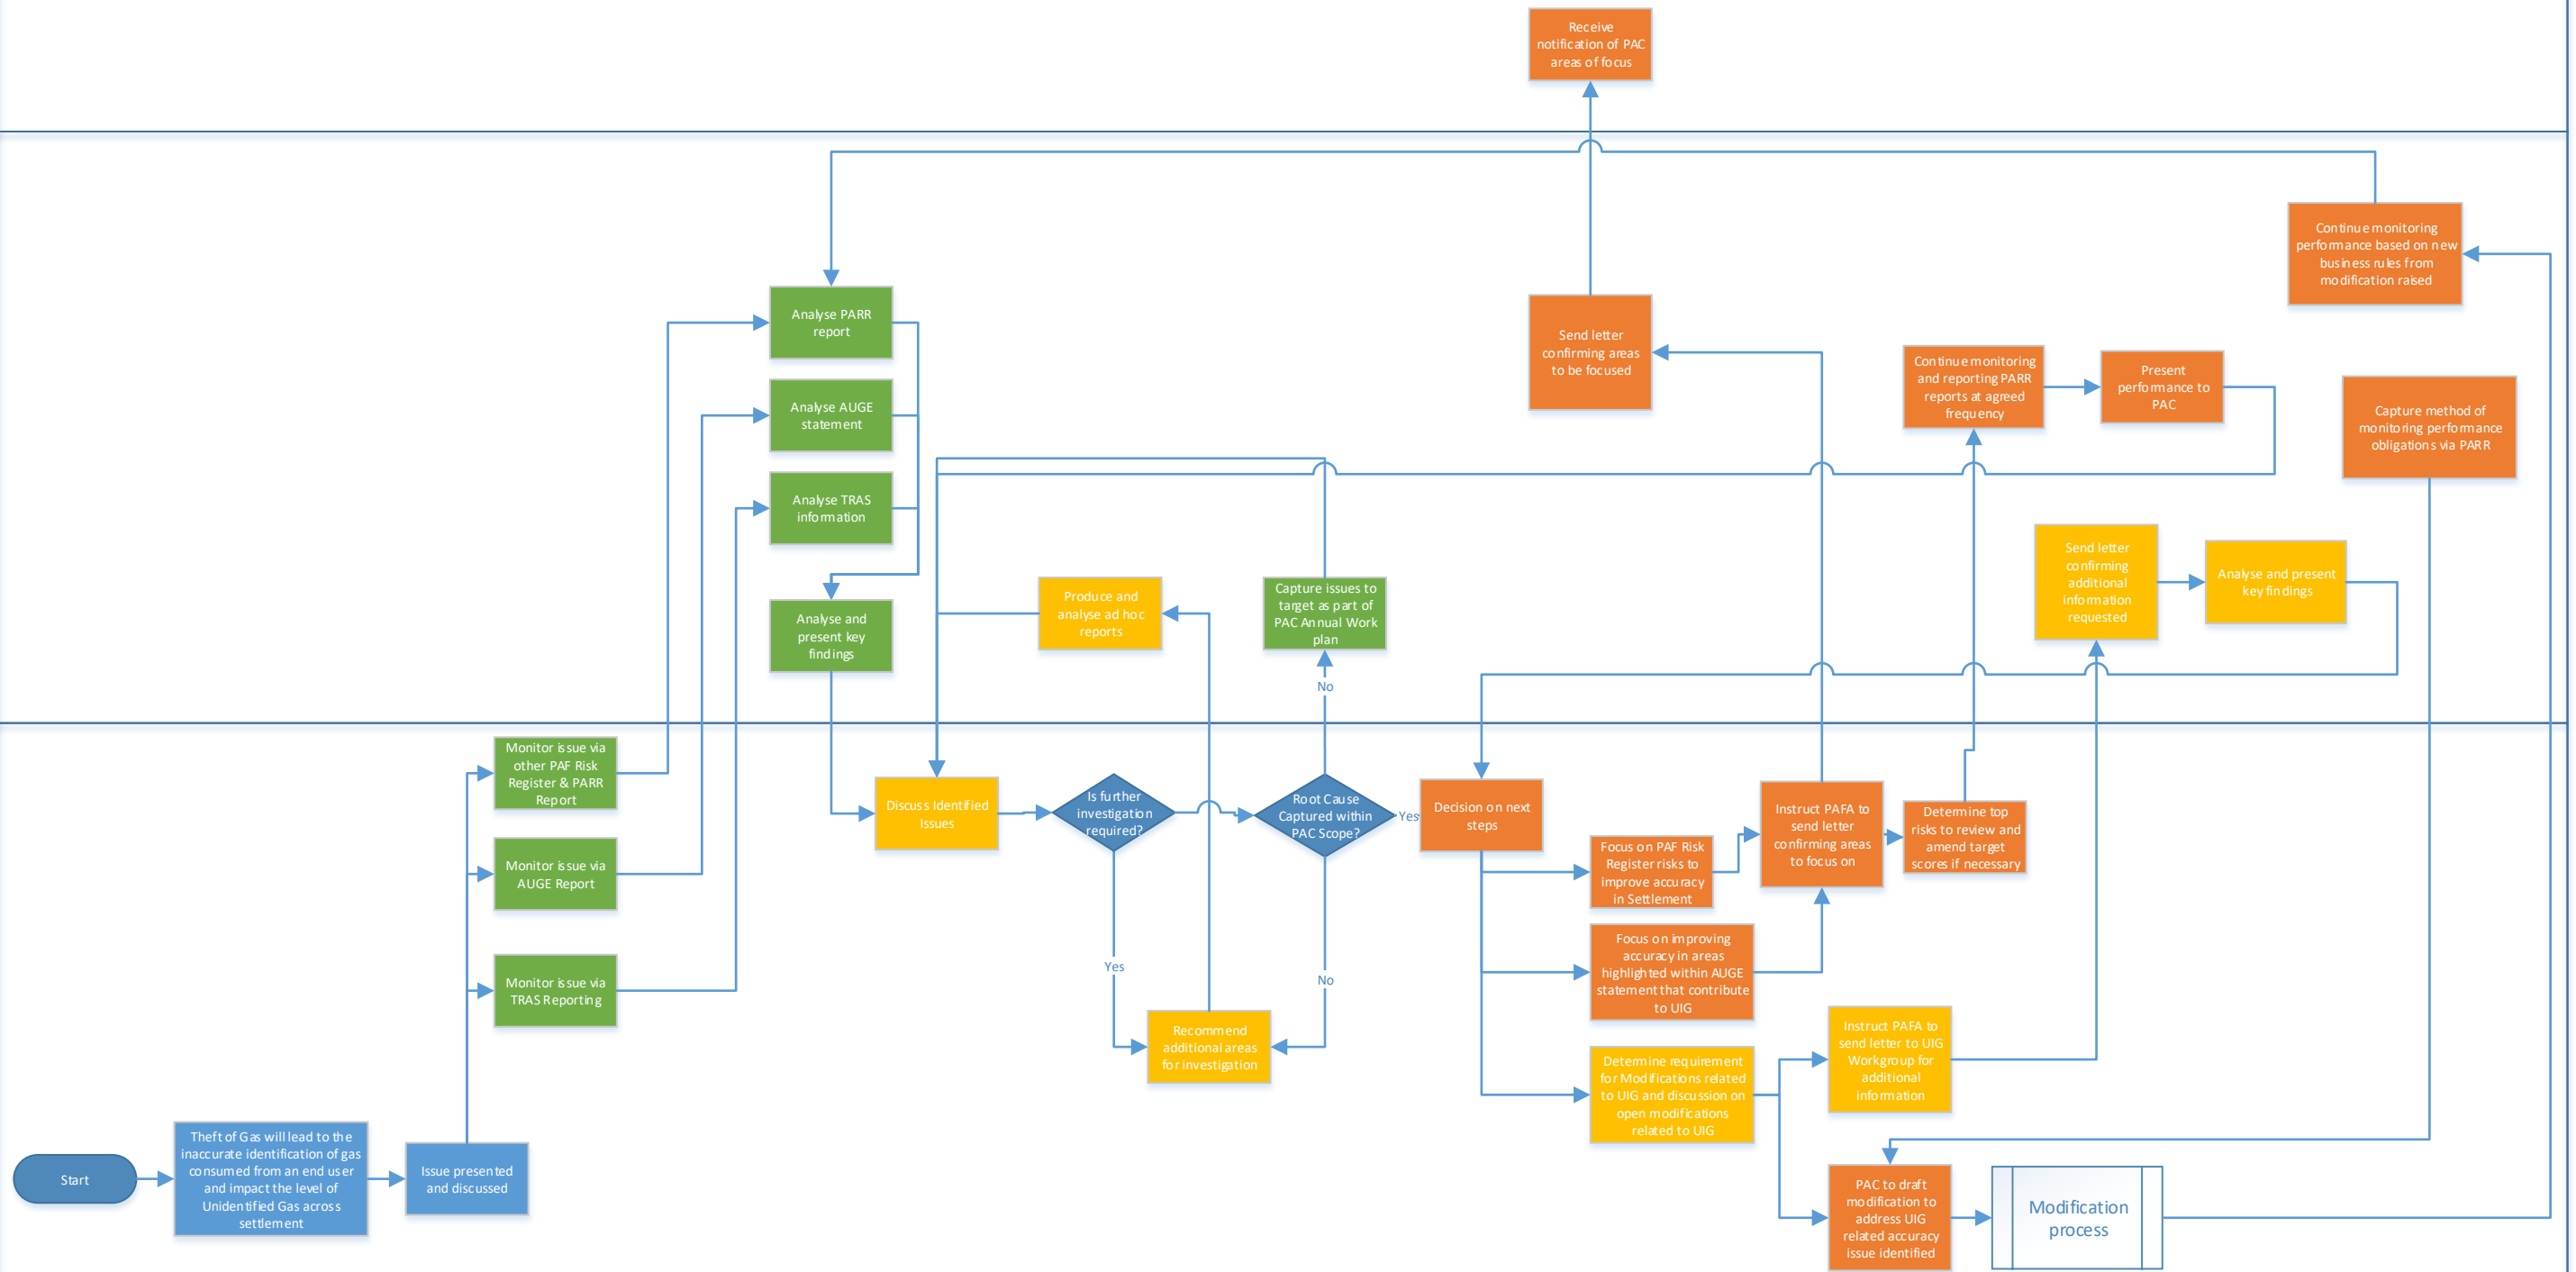

Market Participants  
(Shippers and Transporters)

PAFA

PAC

COSP

	Prevent		Process
	Detect		Start/End
	Incentive		Decision
	Remedy		

Green box	Prevent	Blue box	Process
Yellow box	Detect	Blue oval	Start/End
Orange box	Incentive	Blue diamond	Decision
Red box	Remedy		

	Prevent		Process
	Detect		Start/End
	Incentive		Decision
	Remedy		

	Prevent		Process
	Detect		Start/End
	Incentive		Decision
	Remedy		

<span style="display:inline-block; width:15px; height:15px; background-color:#90EE90;"></span>	Prevent	<span style="display:inline-block; width:15px; height:15px; background-color:#ADD8E6;"></span>	Process
<span style="display:inline-block; width:15px; height:15px; background-color:#FFFF00;"></span>	Detect	<span style="display:inline-block; width:15px; height:15px; border:1px solid black; border-radius:50%;"></span>	Start/End
<span style="display:inline-block; width:15px; height:15px; background-color:#FFD700;"></span>	Incentive	<span style="display:inline-block; width:15px; height:15px; background-color:#ADD8E6; transform: rotate(45deg);"></span>	Decision
<span style="display:inline-block; width:15px; height:15px; background-color:#FF0000;"></span>	Remedy		