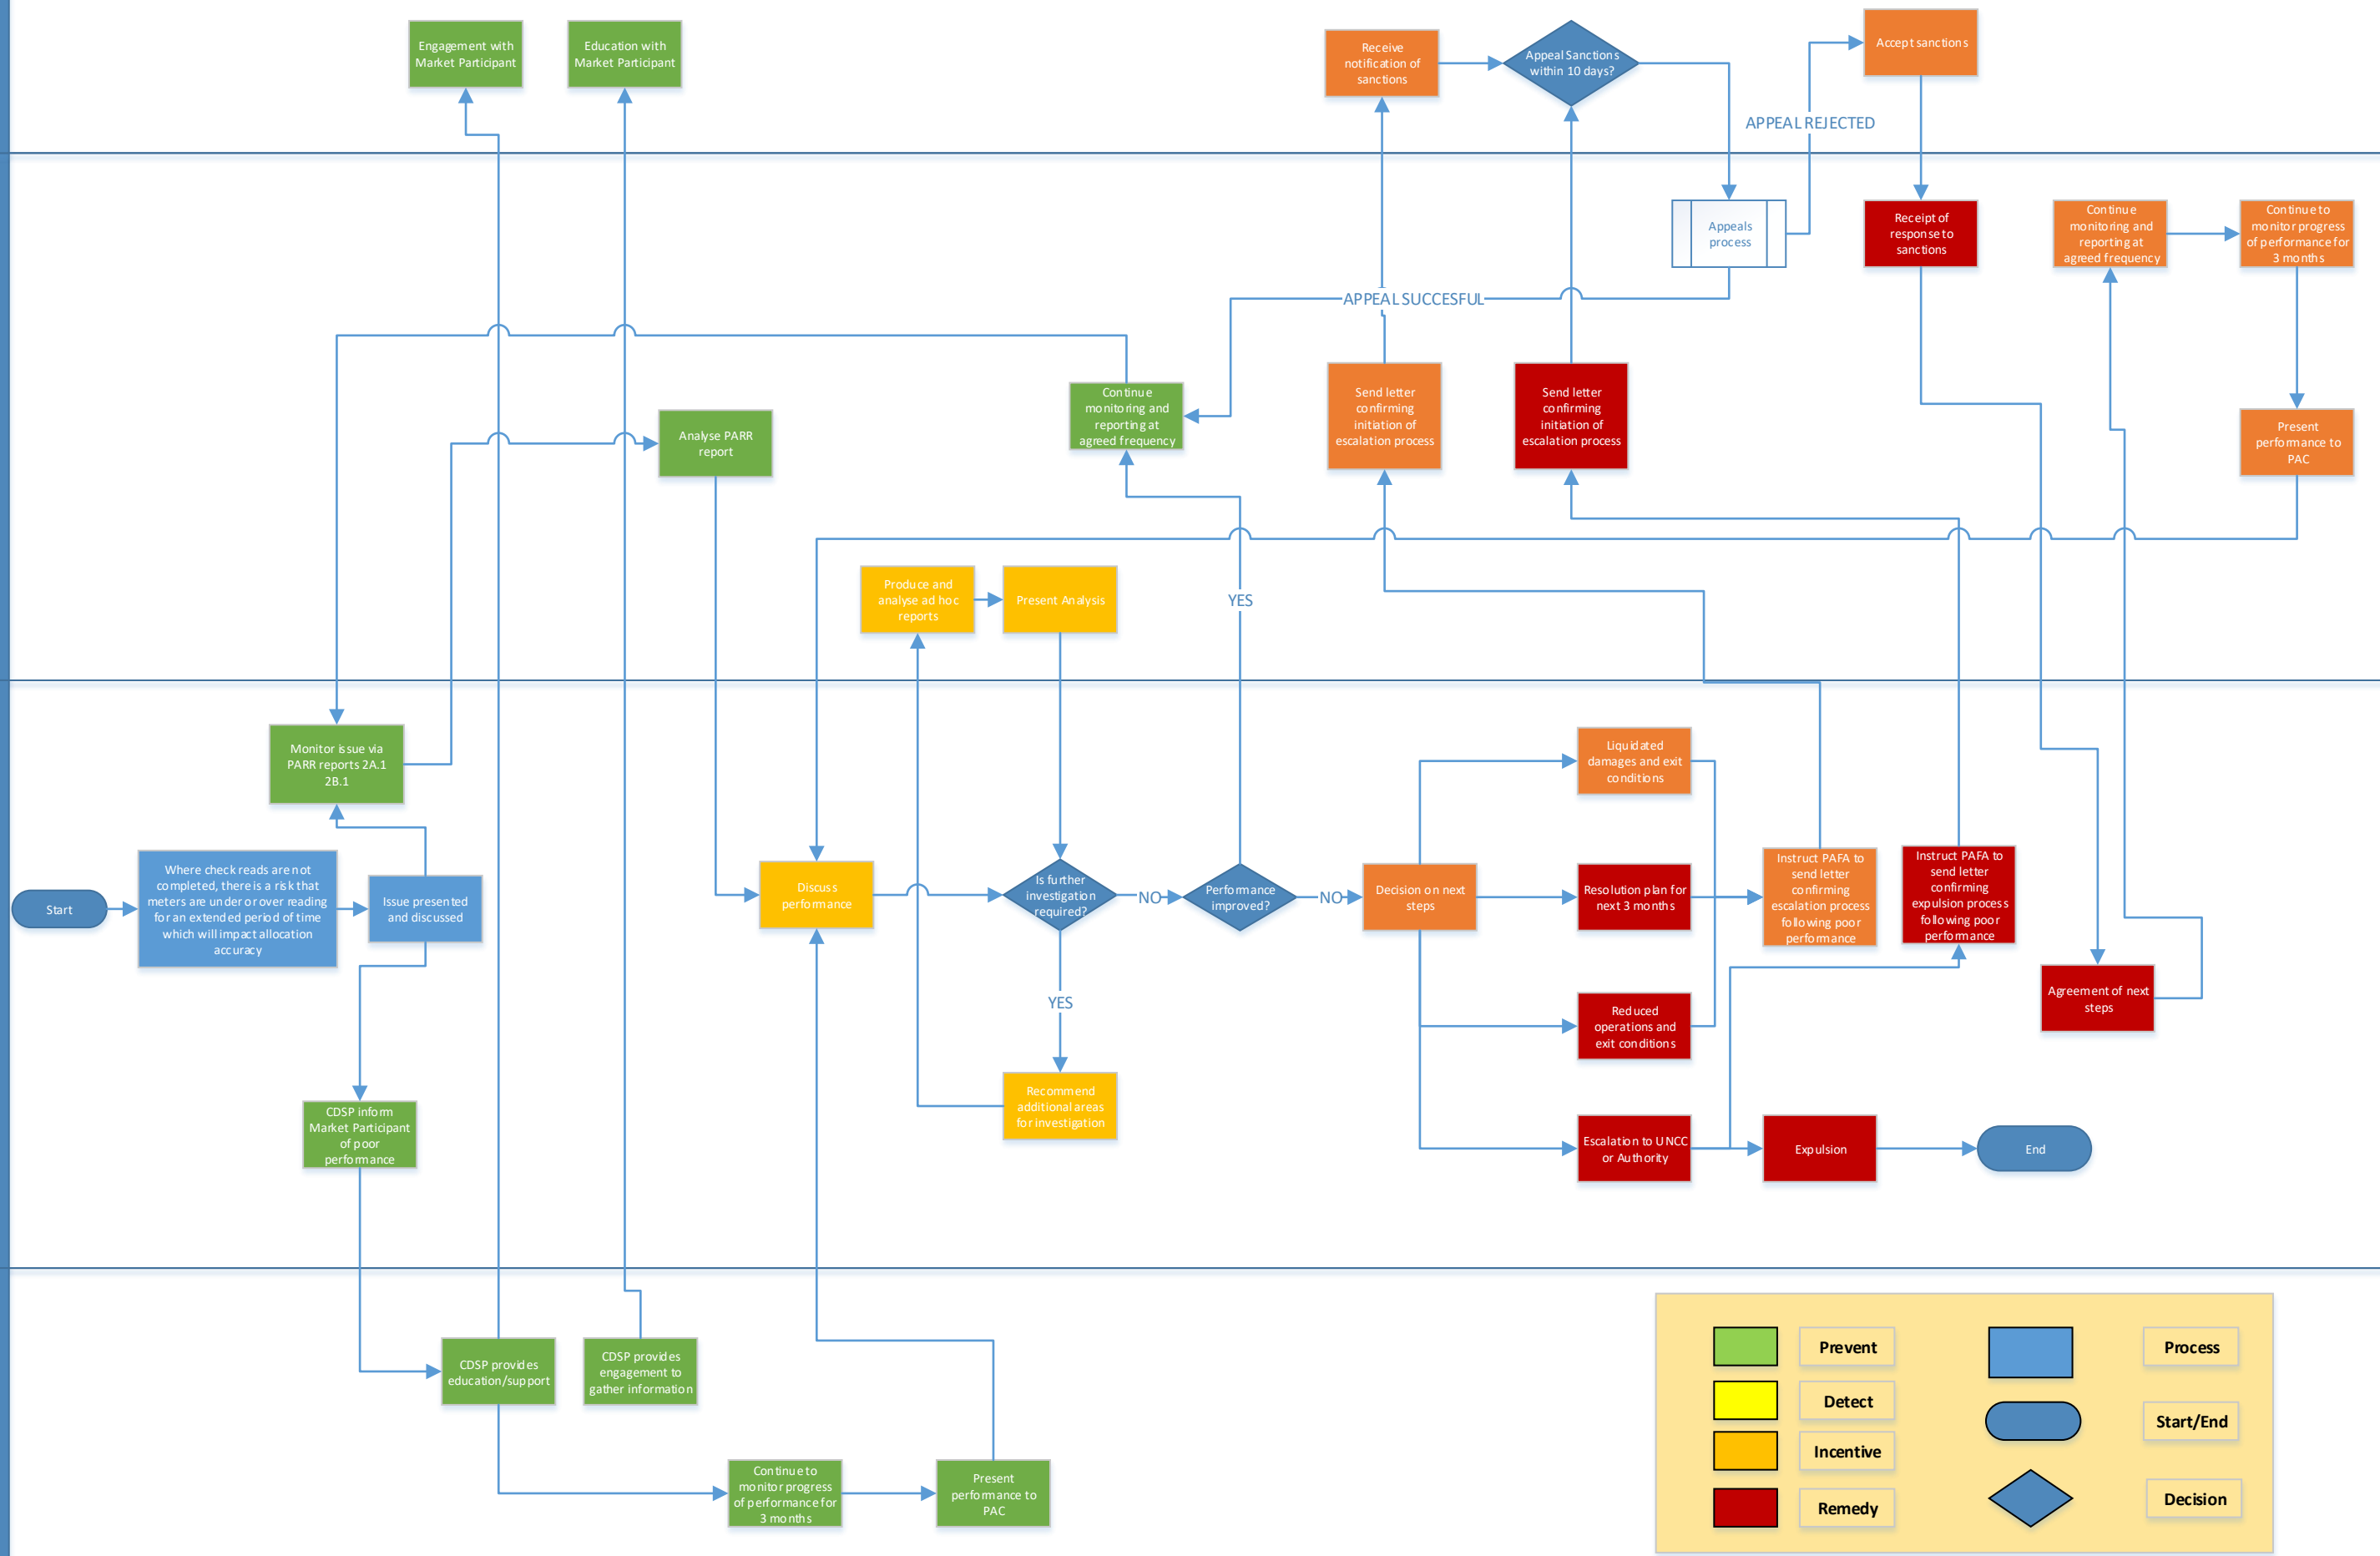

Market Participants  
(Shippers and Transporters)

PAFA

PAC

COSP

	Prevent		Process
	Detect		Start/End
	Incentive		Decision
	Remedy		

Green box	Prevent	Blue box	Process
Yellow box	Detect	Blue oval	Start/End
Orange box	Incentive	Blue diamond	Decision
Red box	Remedy		

	Prevent		Process
	Detect		Start/End
	Incentive		Decision
	Remedy		

	Prevent		Process
	Detect		Start/End
	Incentive		Decision
	Remedy		

<span style="display:inline-block; width:15px; height:15px; background-color:#90EE90;"></span>	Prevent	<span style="display:inline-block; width:15px; height:15px; background-color:#ADD8E6;"></span>	Process
<span style="display:inline-block; width:15px; height:15px; background-color:#FFFF00;"></span>	Detect	<span style="display:inline-block; width:15px; height:15px; border:1px solid black; border-radius:50%;"></span>	Start/End
<span style="display:inline-block; width:15px; height:15px; background-color:#FFD700;"></span>	Incentive	<span style="display:inline-block; width:15px; height:15px; background-color:#ADD8E6; transform: rotate(45deg);"></span>	Decision
<span style="display:inline-block; width:15px; height:15px; background-color:#FF0000;"></span>	Remedy		