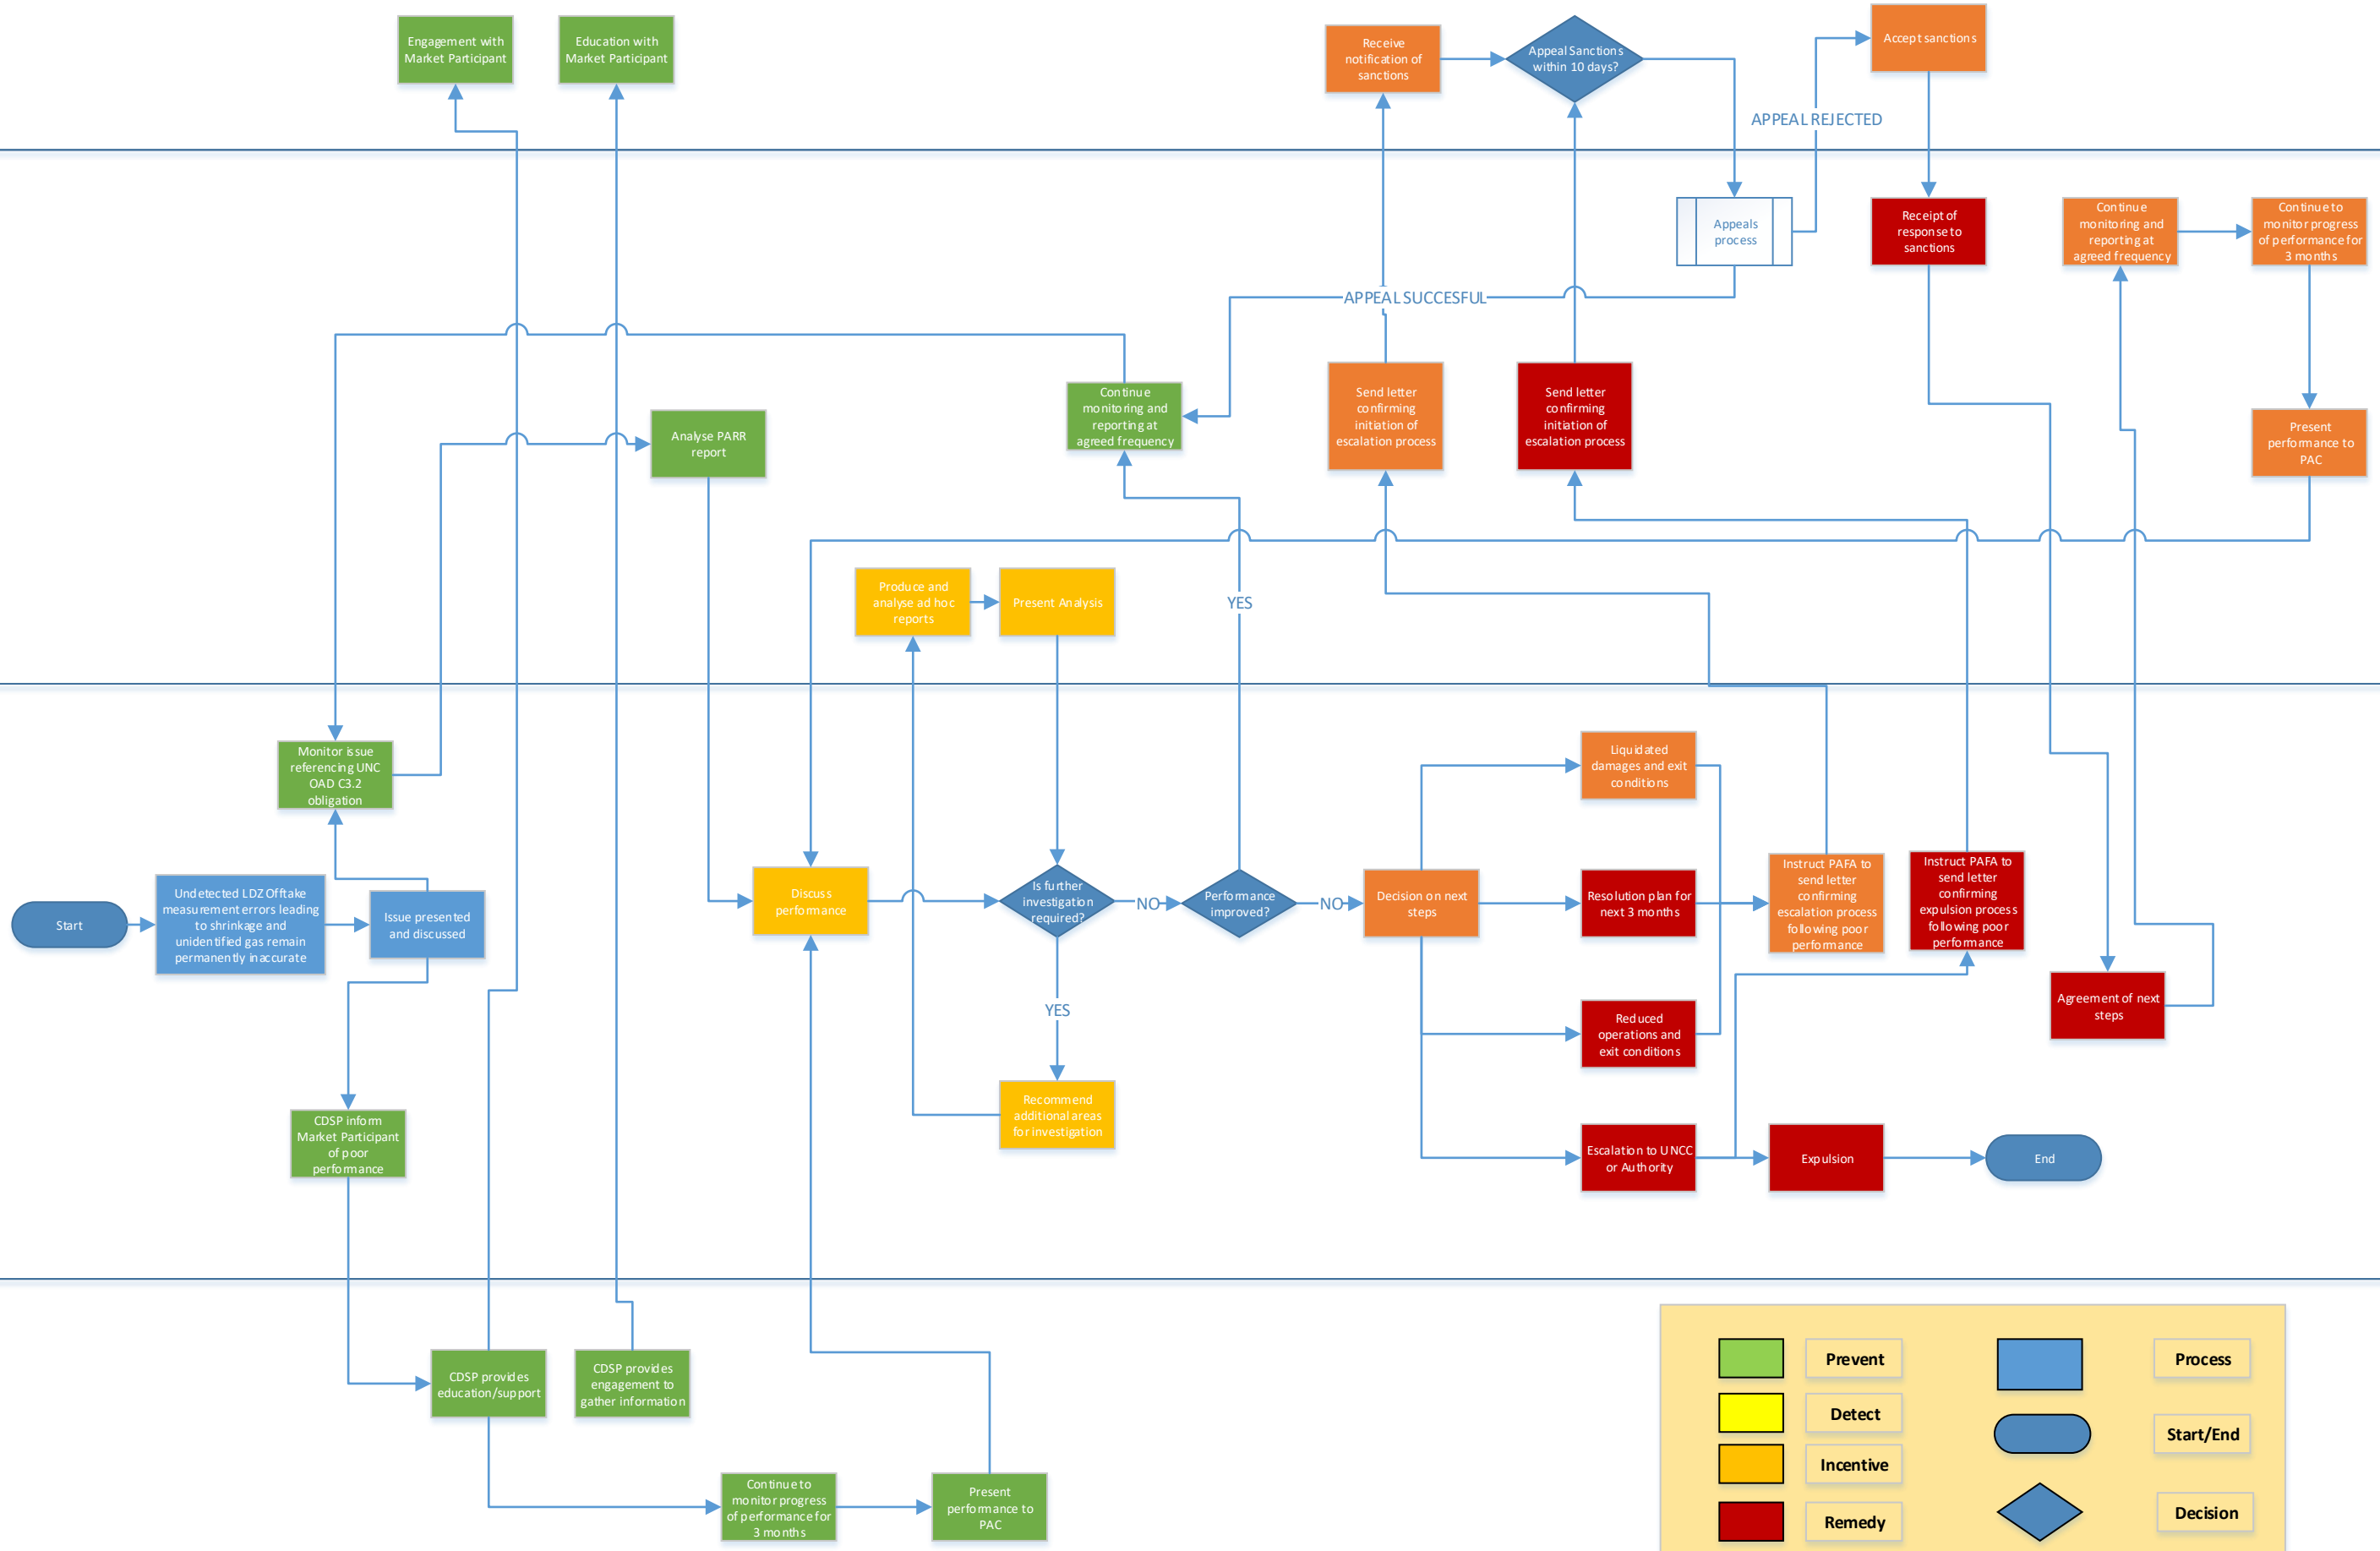

Market Participants  
(Shippers and Transporters)

PAFA

PAC

COSP

	Prevent		Process
	Detect		Start/End
	Incentive		Decision
	Remedy		

Green box	Prevent	Blue box	Process
Yellow box	Detect	Blue oval	Start/End
Orange box	Incentive	Blue diamond	Decision
Red box	Remedy		

	Prevent		Process
	Detect		Start/End
	Incentive		Decision
	Remedy		

	Prevent		Process
	Detect		Start/End
	Incentive		Decision
	Remedy		

<span style="display:inline-block; width:15px; height:15px; background-color:#90EE90;"></span>	Prevent	<span style="display:inline-block; width:15px; height:15px; background-color:#ADD8E6;"></span>	Process
<span style="display:inline-block; width:15px; height:15px; background-color:#FFFF00;"></span>	Detect	<span style="display:inline-block; width:15px; height:15px; border:1px solid black; border-radius:50%;"></span>	Start/End
<span style="display:inline-block; width:15px; height:15px; background-color:#FFD700;"></span>	Incentive	<span style="display:inline-block; width:15px; height:15px; background-color:#ADD8E6; transform: rotate(45deg);"></span>	Decision
<span style="display:inline-block; width:15px; height:15px; background-color:#FF0000;"></span>	Remedy		