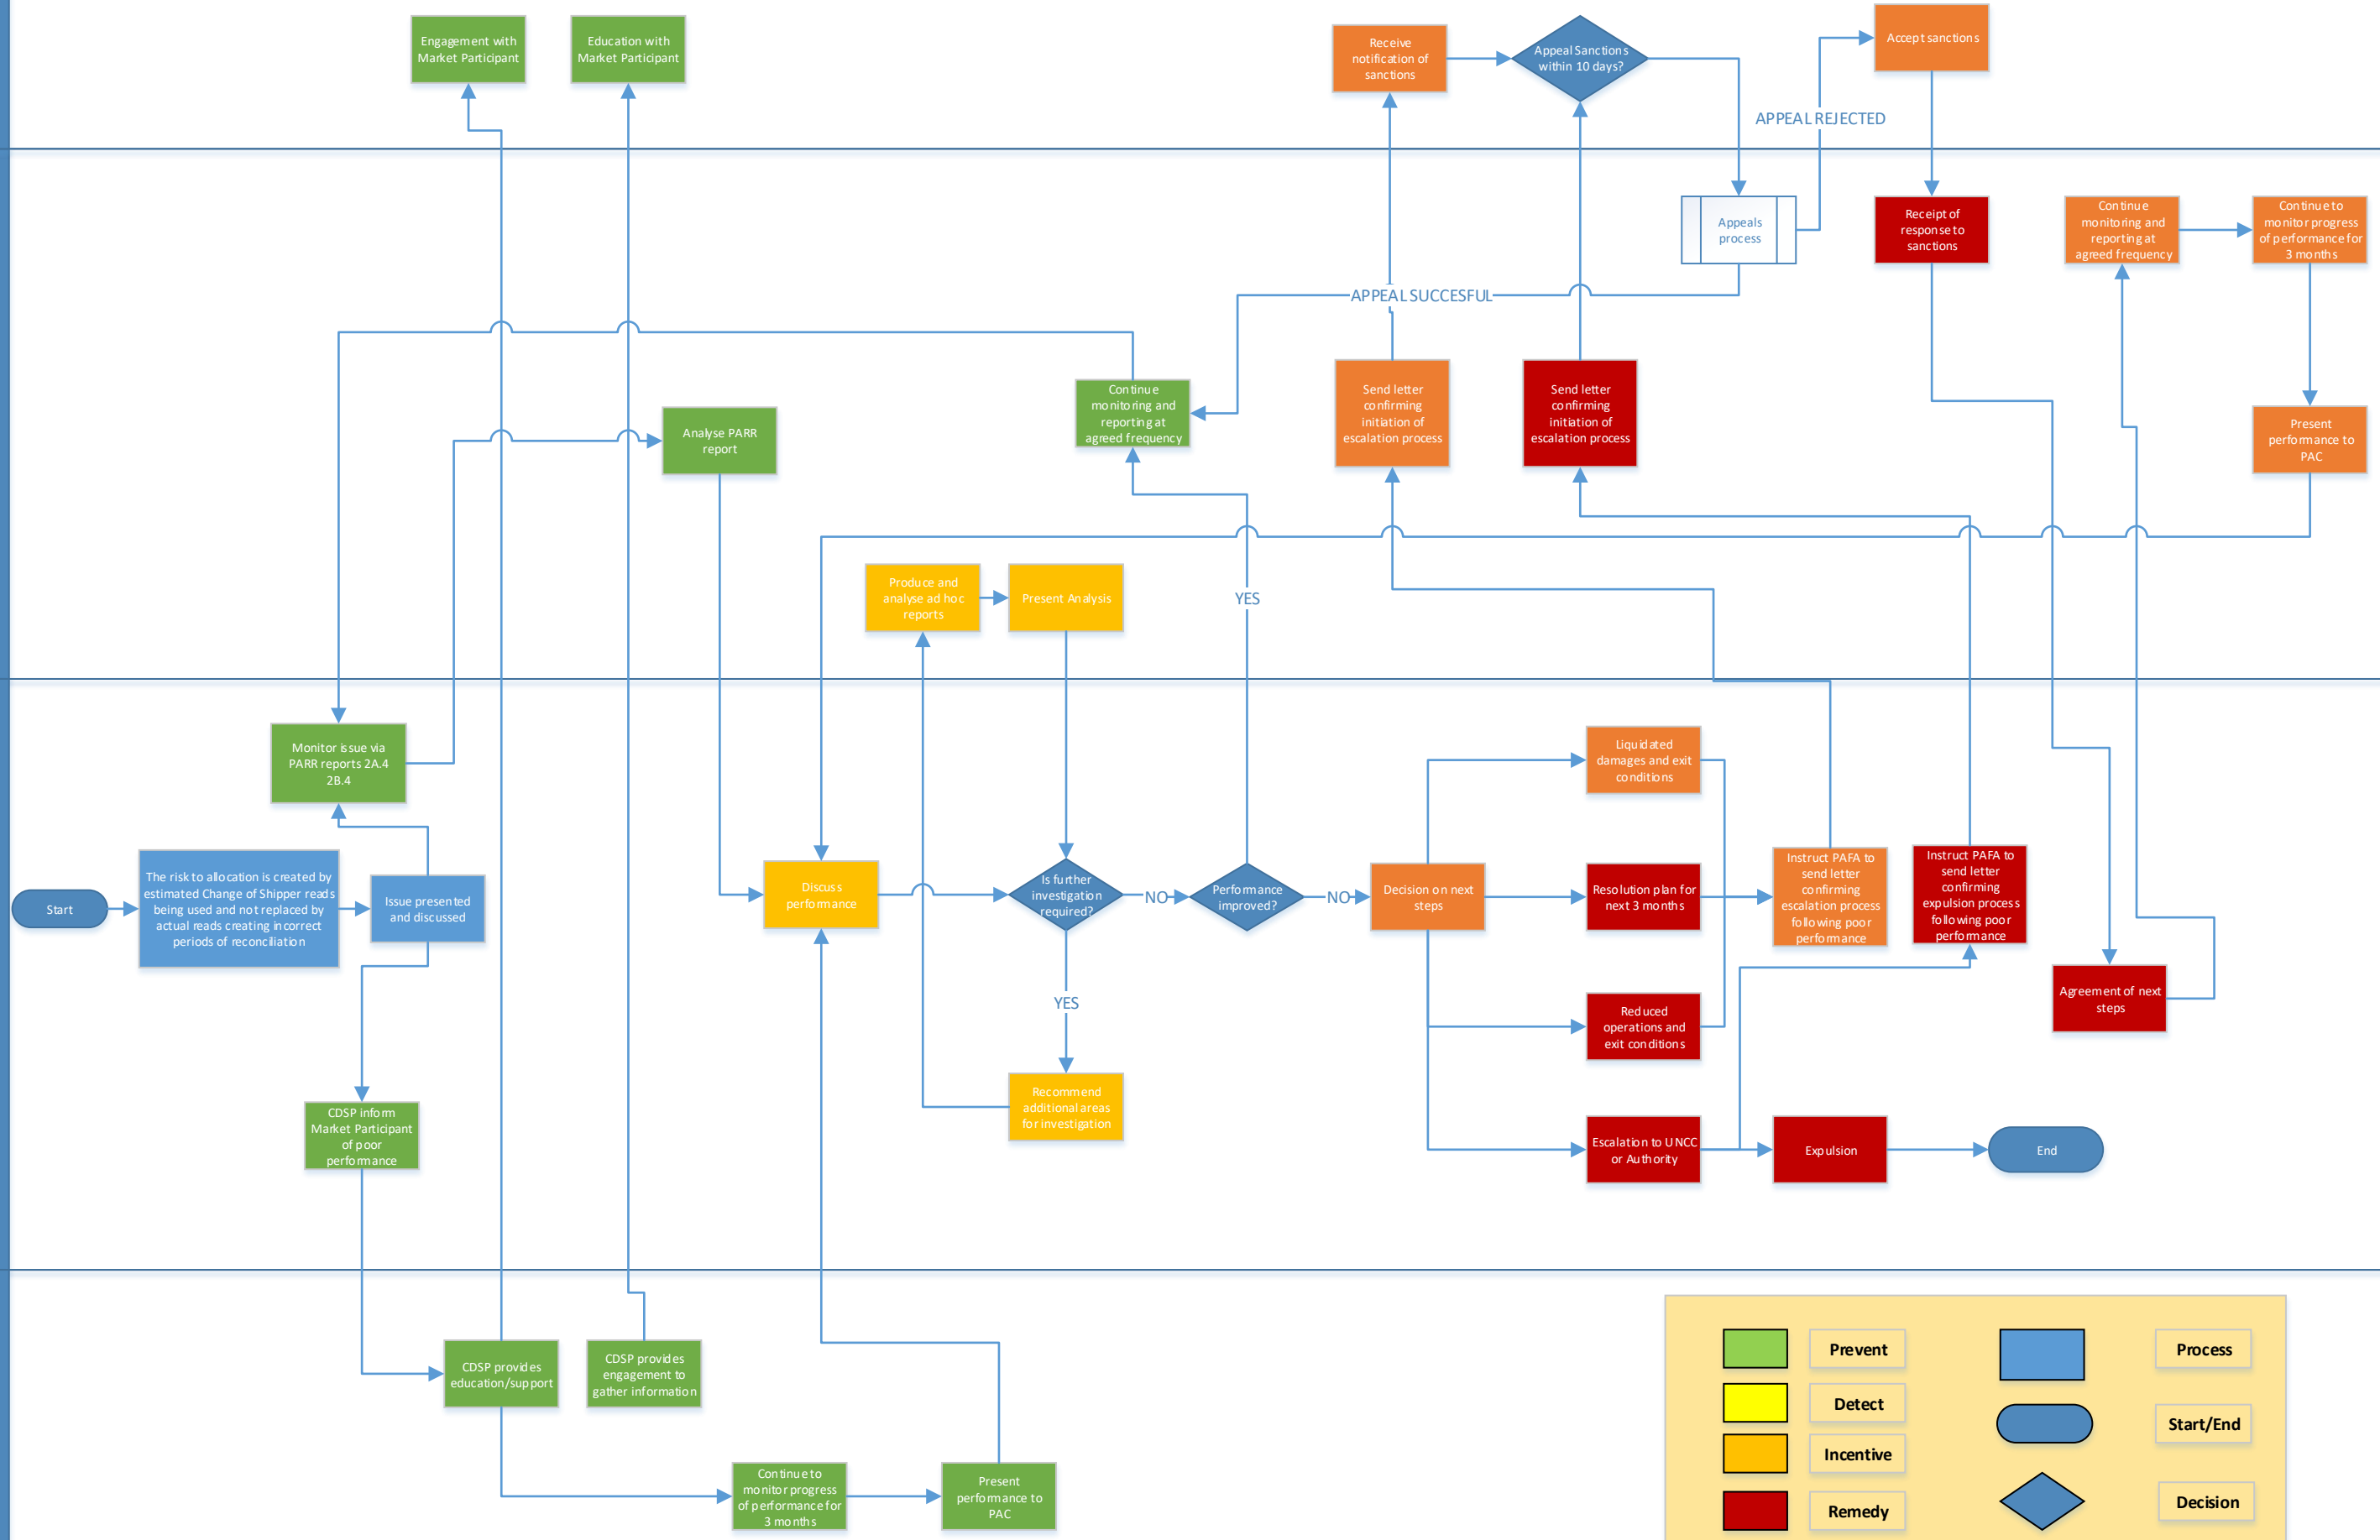

Market Participants  
(Shippers and Transporters)

PAFA

PAC

COSP

	Prevent		Process
	Detect		Start/End
	Incentive		Decision
	Remedy		

Green box	Prevent	Blue box	Process
Yellow box	Detect	Blue oval	Start/End
Orange box	Incentive	Blue diamond	Decision
Red box	Remedy		

	Prevent		Process
	Detect		Start/End
	Incentive		Decision
	Remedy		

	Prevent		Process
	Detect		Start/End
	Incentive		Decision
	Remedy		

<span style="display:inline-block; width:15px; height:15px; background-color:#90EE90;"></span>	Prevent	<span style="display:inline-block; width:15px; height:15px; background-color:#ADD8E6;"></span>	Process
<span style="display:inline-block; width:15px; height:15px; background-color:#FFFF00;"></span>	Detect	<span style="display:inline-block; width:15px; height:15px; border:1px solid black; border-radius:50%;"></span>	Start/End
<span style="display:inline-block; width:15px; height:15px; background-color:#FFD700;"></span>	Incentive	<span style="display:inline-block; width:15px; height:15px; background-color:#ADD8E6; transform: rotate(45deg);"></span>	Decision
<span style="display:inline-block; width:15px; height:15px; background-color:#FF0000;"></span>	Remedy		