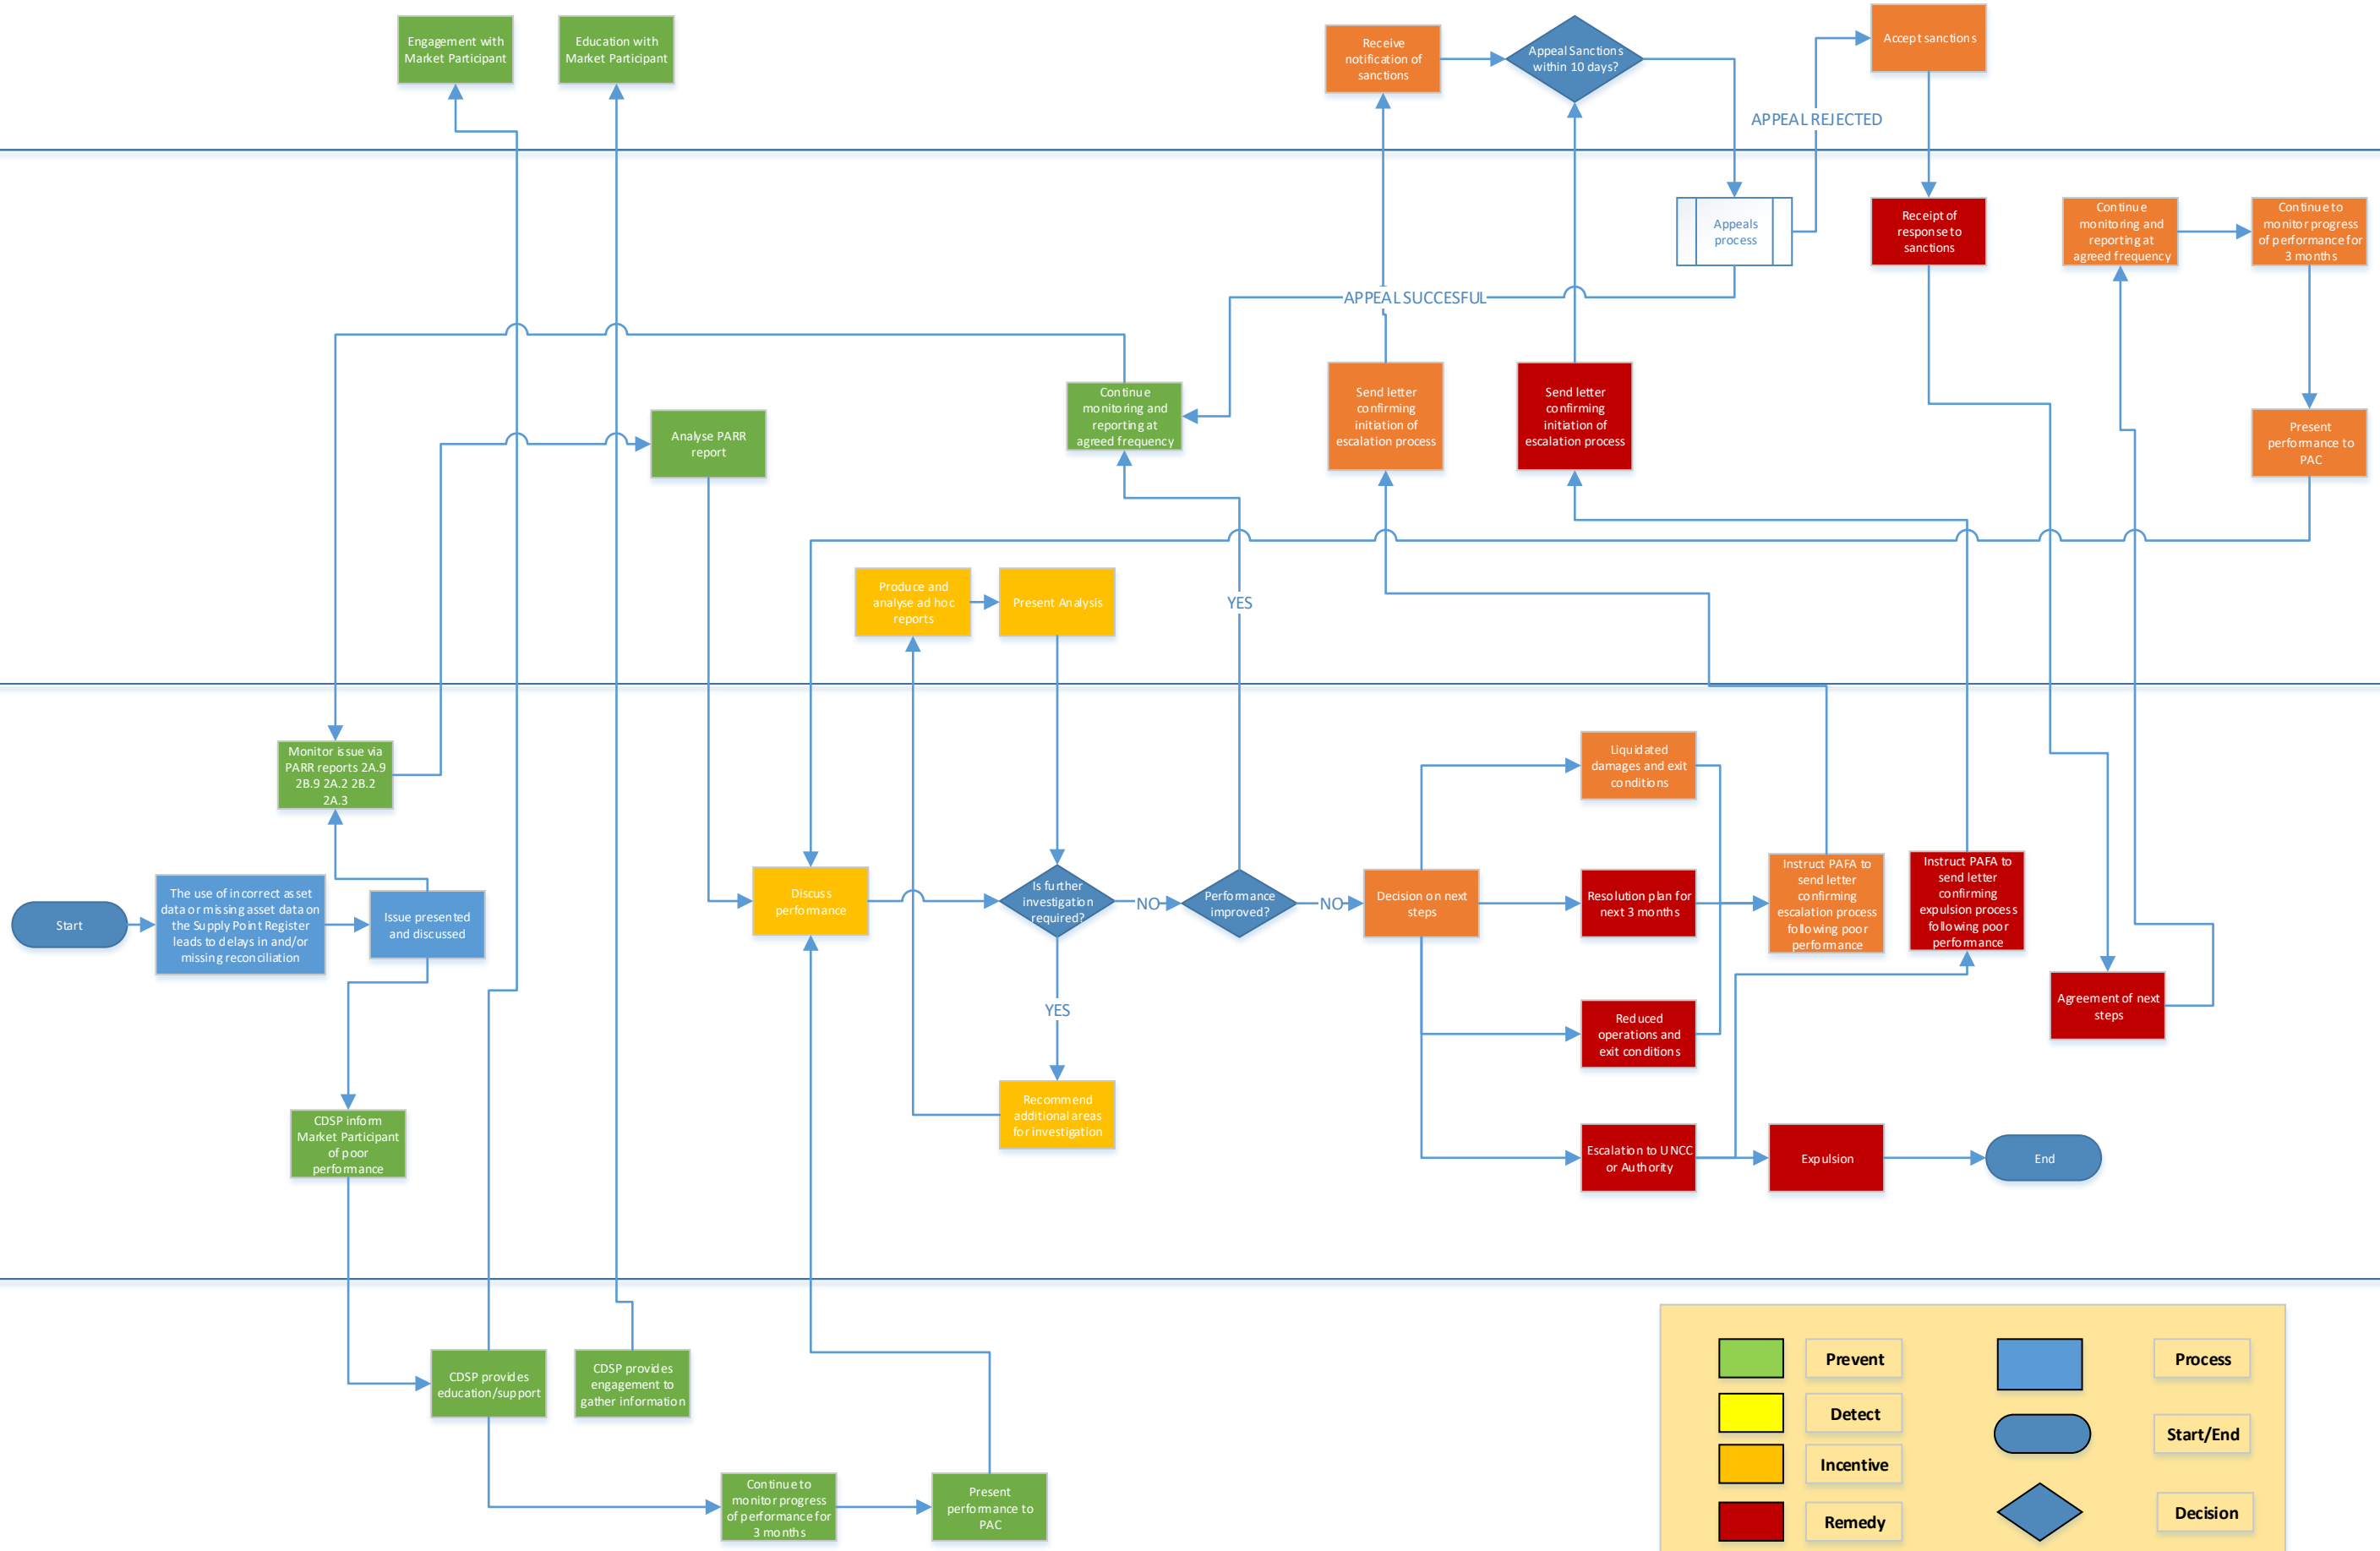

Market Participants  
(Shippers and Transporters)

PAFA

PAC

COSP

	Prevent		Process
	Detect		Start/End
	Incentive		Decision
	Remedy		

Green box	Prevent	Blue box	Process
Yellow box	Detect	Blue oval	Start/End
Orange box	Incentive	Blue diamond	Decision
Red box	Remedy		

	Prevent		Process
	Detect		Start/End
	Incentive		Decision
	Remedy		

	Prevent		Process
	Detect		Start/End
	Incentive		Decision
	Remedy		

<span style="display:inline-block; width:15px; height:15px; background-color:#90EE90;"></span>	Prevent	<span style="display:inline-block; width:15px; height:15px; background-color:#ADD8E6;"></span>	Process
<span style="display:inline-block; width:15px; height:15px; background-color:#FFFF00;"></span>	Detect	<span style="display:inline-block; width:15px; height:15px; border:1px solid black; border-radius:50%;"></span>	Start/End
<span style="display:inline-block; width:15px; height:15px; background-color:#FFD700;"></span>	Incentive	<span style="display:inline-block; width:15px; height:15px; background-color:#ADD8E6; transform: rotate(45deg);"></span>	Decision
<span style="display:inline-block; width:15px; height:15px; background-color:#FF0000;"></span>	Remedy		