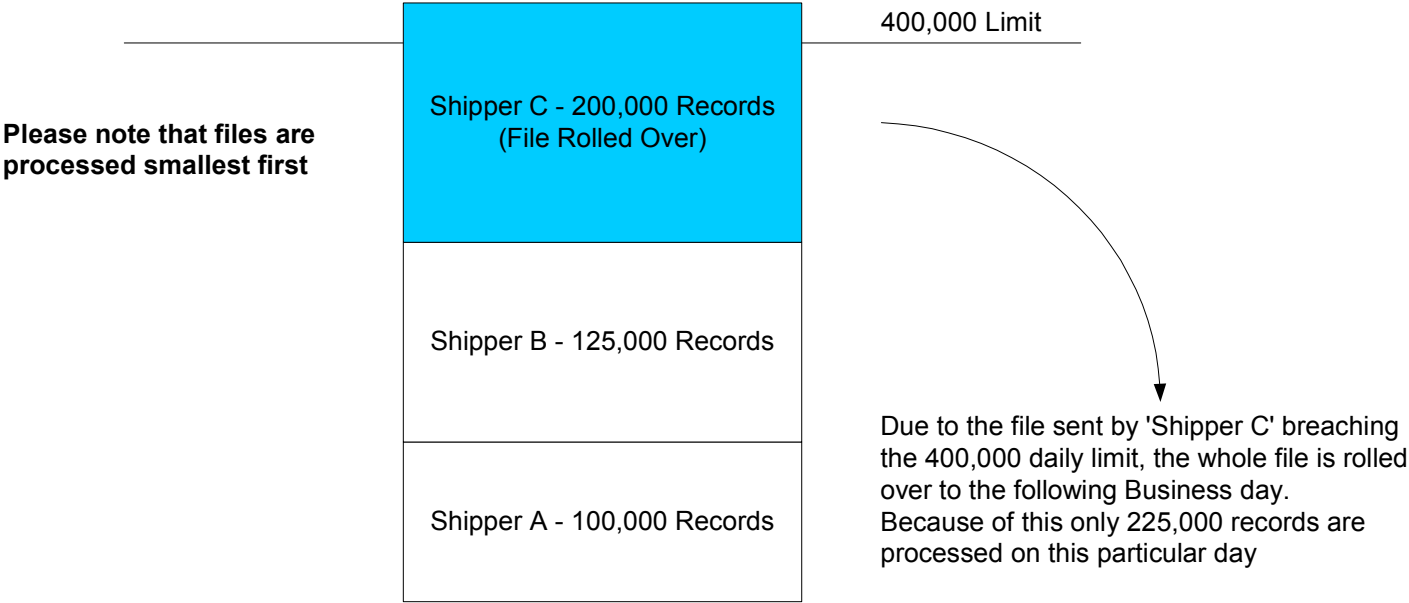

# Roll Over Process - 400,000 Daily Limit is Breached By All Shipper Files

Current Functionality

# Roll Over Process - 400,000 Daily Limit is Breached By All Shipper Files