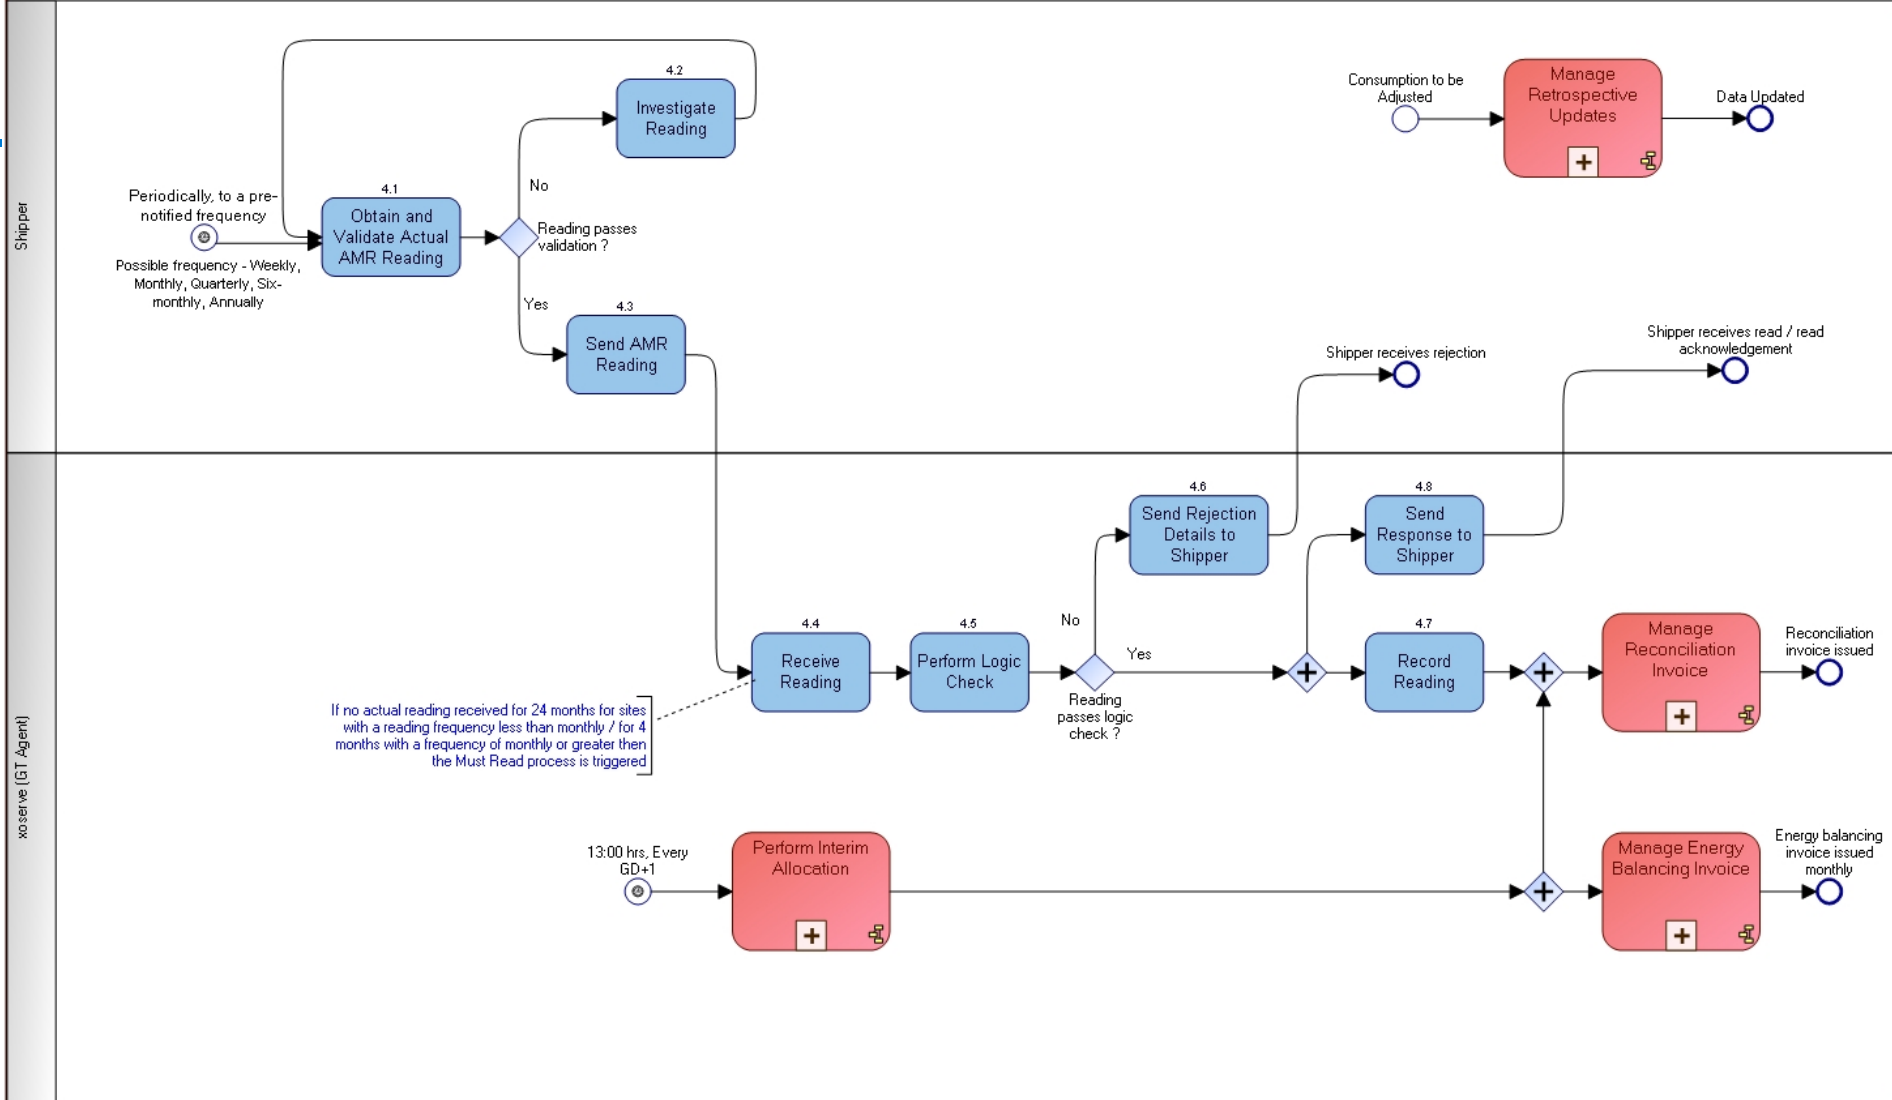

# Guide to Process Mapping Symbols

## Events

Version Control	
Owned by:	xserve (xos)
Version No:	0.6
Status:	Under Review
Date updated:	08/02/2011
Updated by:	Michael Payley

Version Control	
Owned by:	xoserve (kos)
Version No:	0.6
Status:	Under Review
Date updated:	15/02/2011
Updated by:	Michael Payley

Version Control	
Owned by:	xserve (xos)
Version No:	0.6
Status:	Under Review
Date updated:	09/02/2011
Updated by:	Michael Payley

Version Control	
Owned by:	xserve (xos)
Version No:	0.6
Status:	Under Review
Date updated:	09/02/2011
Updated by:	Michael Payley