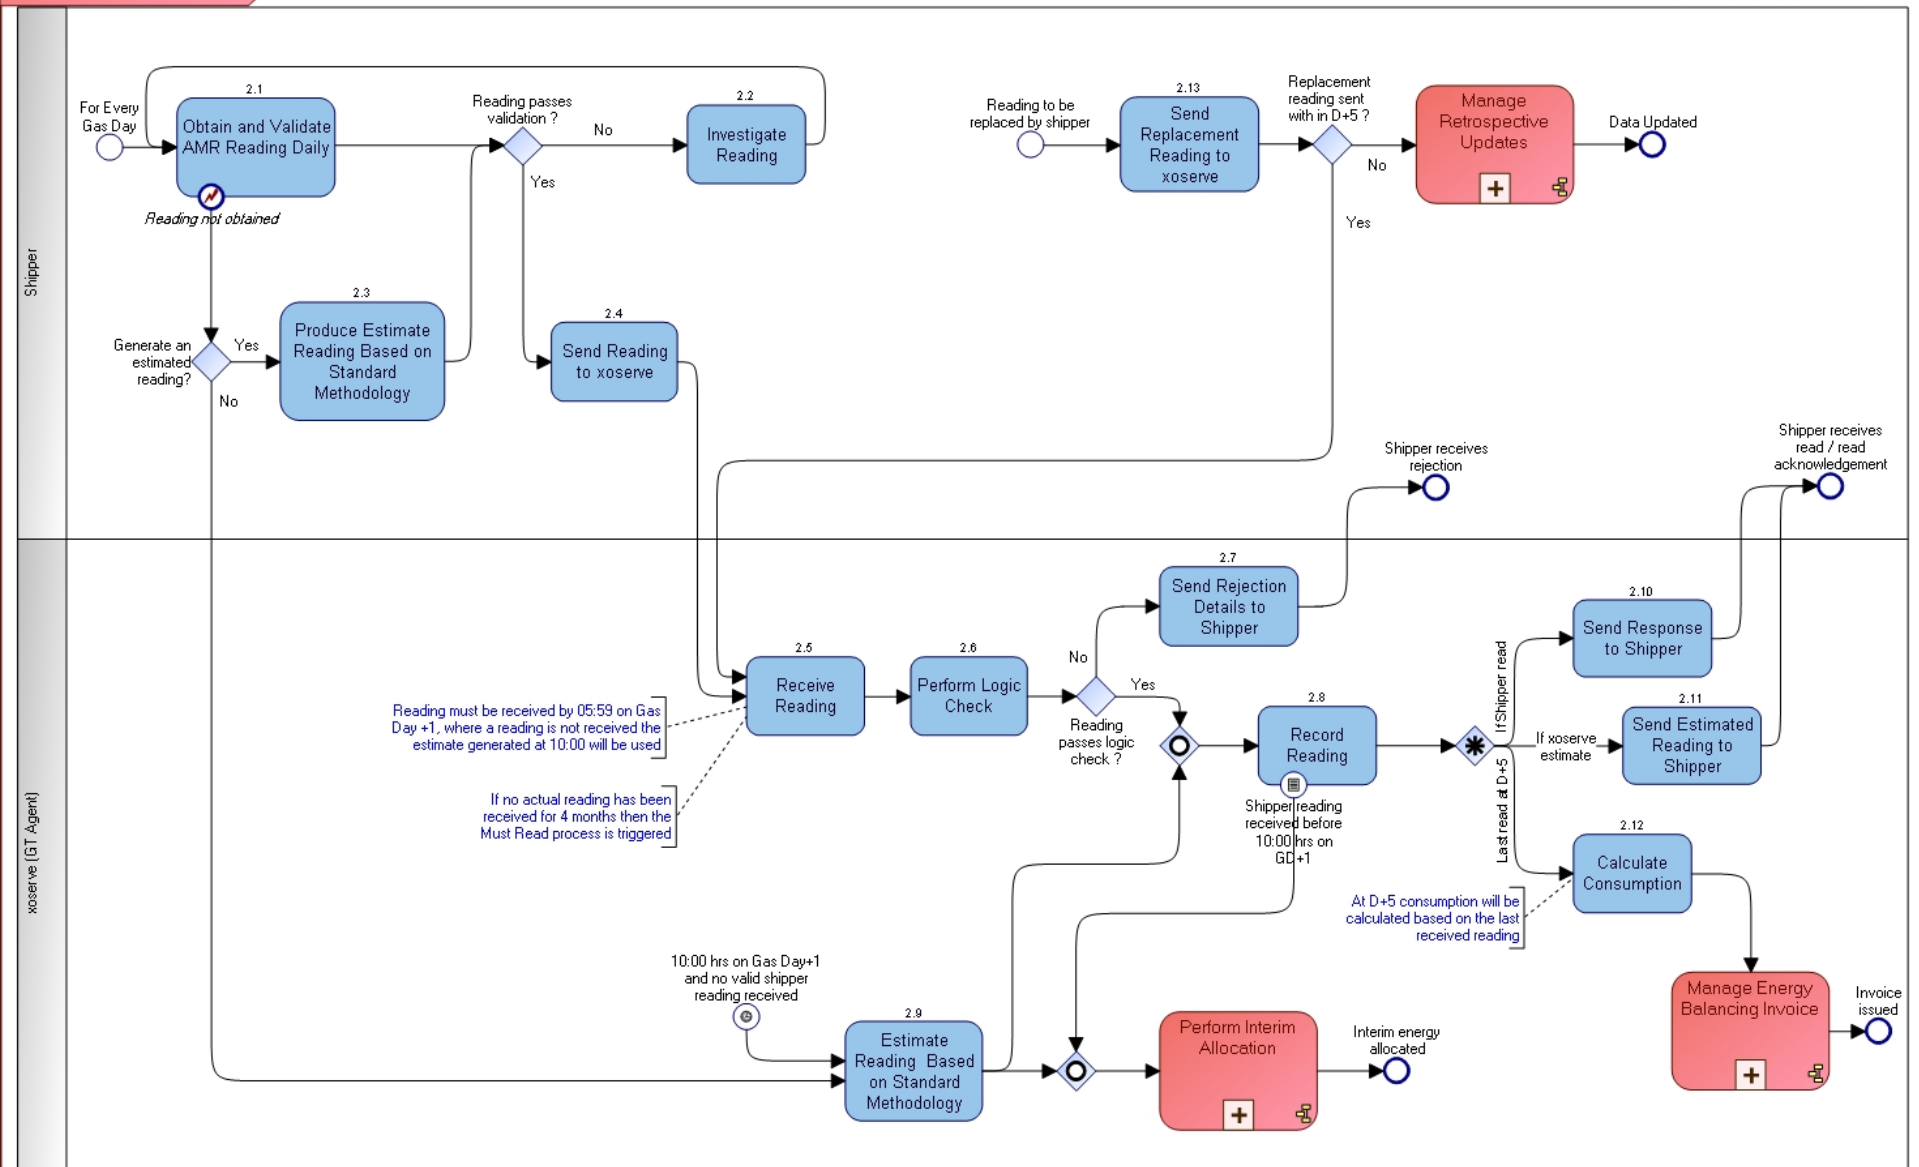

# Guide to Process Mapping Symbols

## Events

Version Control	
Owned by:	xserve (xos)
Version No:	0.6
Status:	Under Review
Date updated:	08/02/2011
Updated by:	Michael Payley

Version Control	
Owned by:	xoserve (kos)
Version No:	0.6
Status:	Under Review
Date updated:	15/02/2011
Updated by:	Michael Payley

Version Control	
Owned by:	xserve (xos)
Version No:	0.6
Status:	Under Review
Date updated:	09/02/2011
Updated by:	Michael Payley

Version Control	
Owned by:	xserve (xos)
Version No:	0.6
Status:	Under Review
Date updated:	09/02/2011
Updated by:	Michael Payley