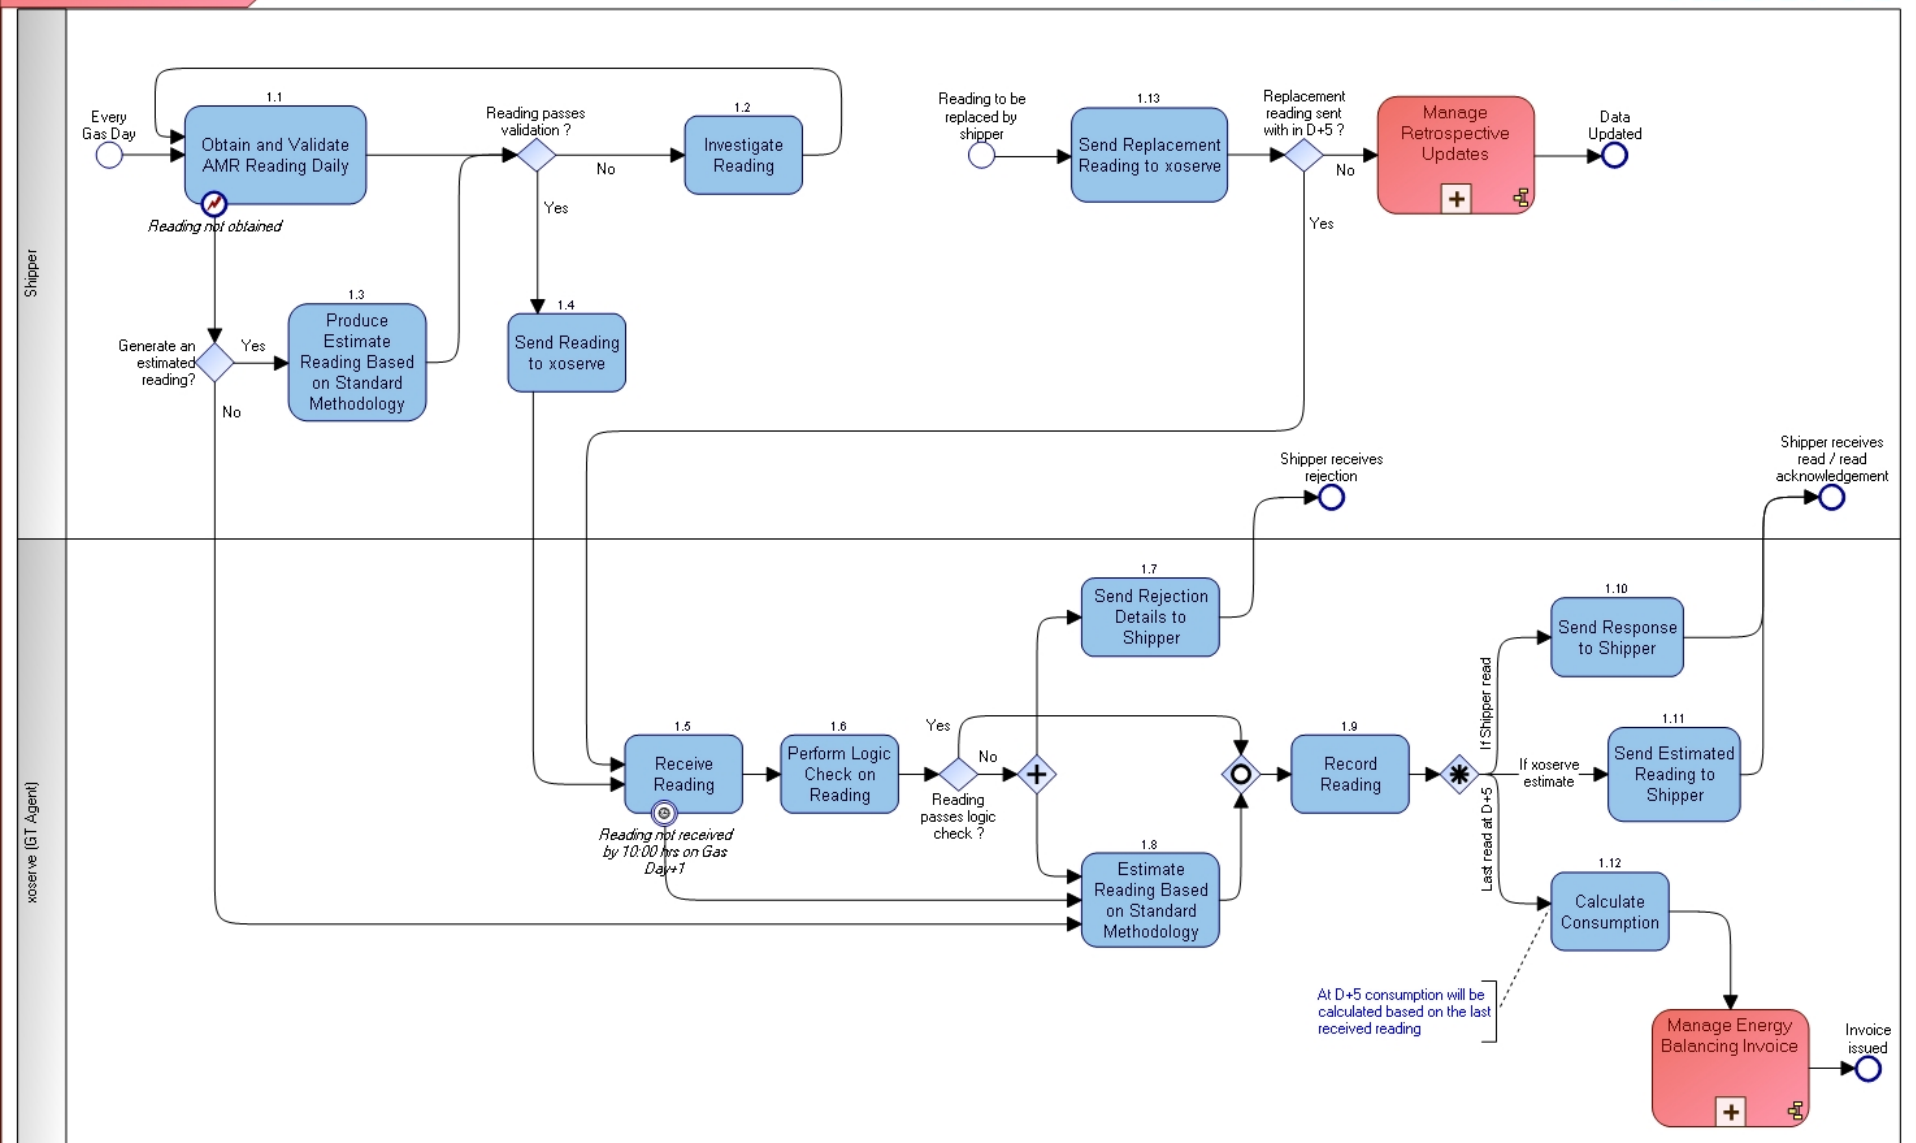

# AMR Meter Reading

Draft To-Be Process Maps v0.6

# Guide to Process Mapping Symbols

## Events

Version Control	
Owned by:	xserve (xos)
Version No:	0.6
Status:	Under Review
Date updated:	08/02/2011
Updated by:	Michael Payley

Version Control	
Owned by:	xoserve (kos)
Version No:	0.6
Status:	Under Review
Date updated:	15/02/2011
Updated by:	Michael Payley