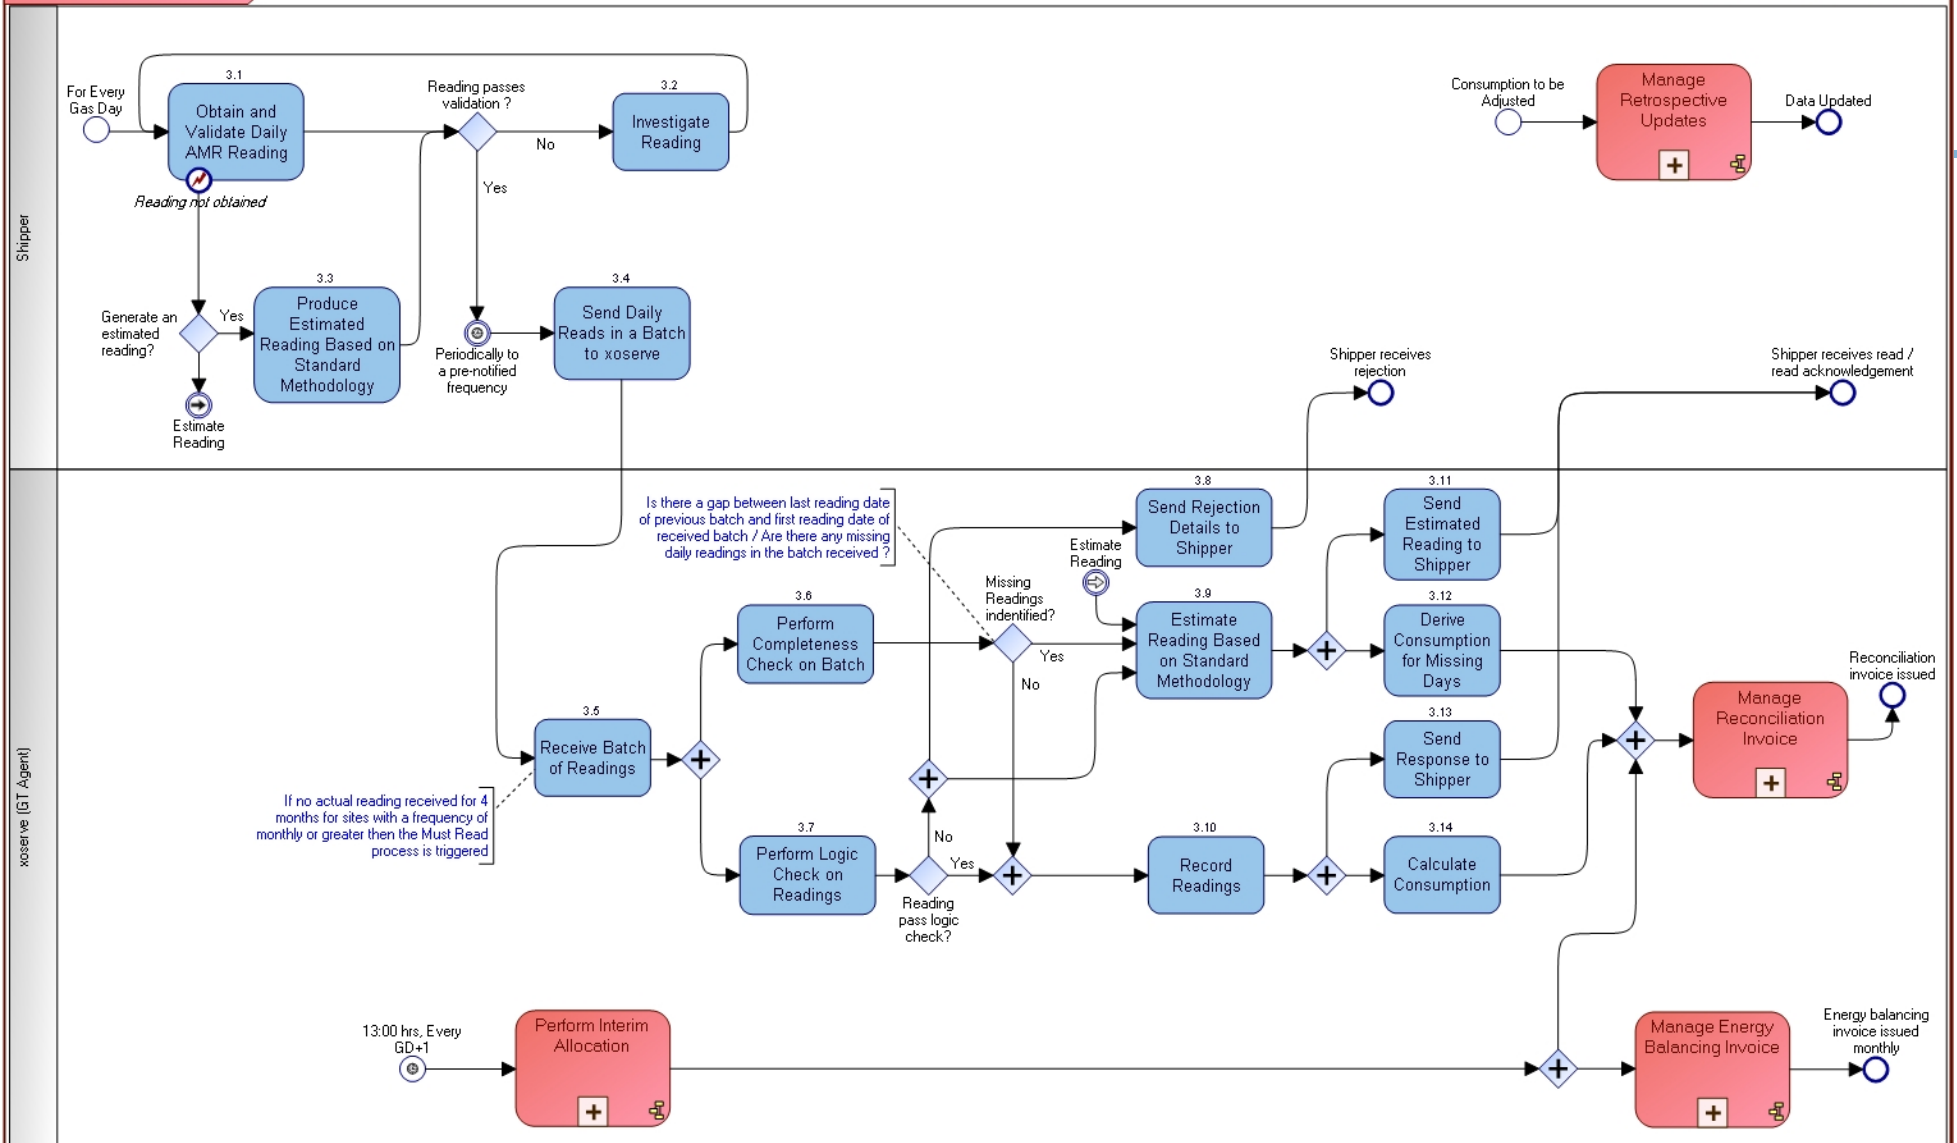

# Guide to Process Mapping Symbols

## Events

Version Control	
Owned by:	xserve (xos)
Version No:	0.6
Status:	Under Review
Date updated:	08/02/2011
Updated by:	Michael Payley

Version Control	
Owned by:	xoserve (kos)
Version No:	0.6
Status:	Under Review
Date updated:	15/02/2011
Updated by:	Michael Payley

Version Control	
Owned by:	xserve (xos)
Version No:	0.6
Status:	Under Review
Date updated:	09/02/2011
Updated by:	Michael Payley

Version Control	
Owned by:	xserve (xos)
Version No:	0.6
Status:	Under Review
Date updated:	09/02/2011
Updated by:	Michael Payley