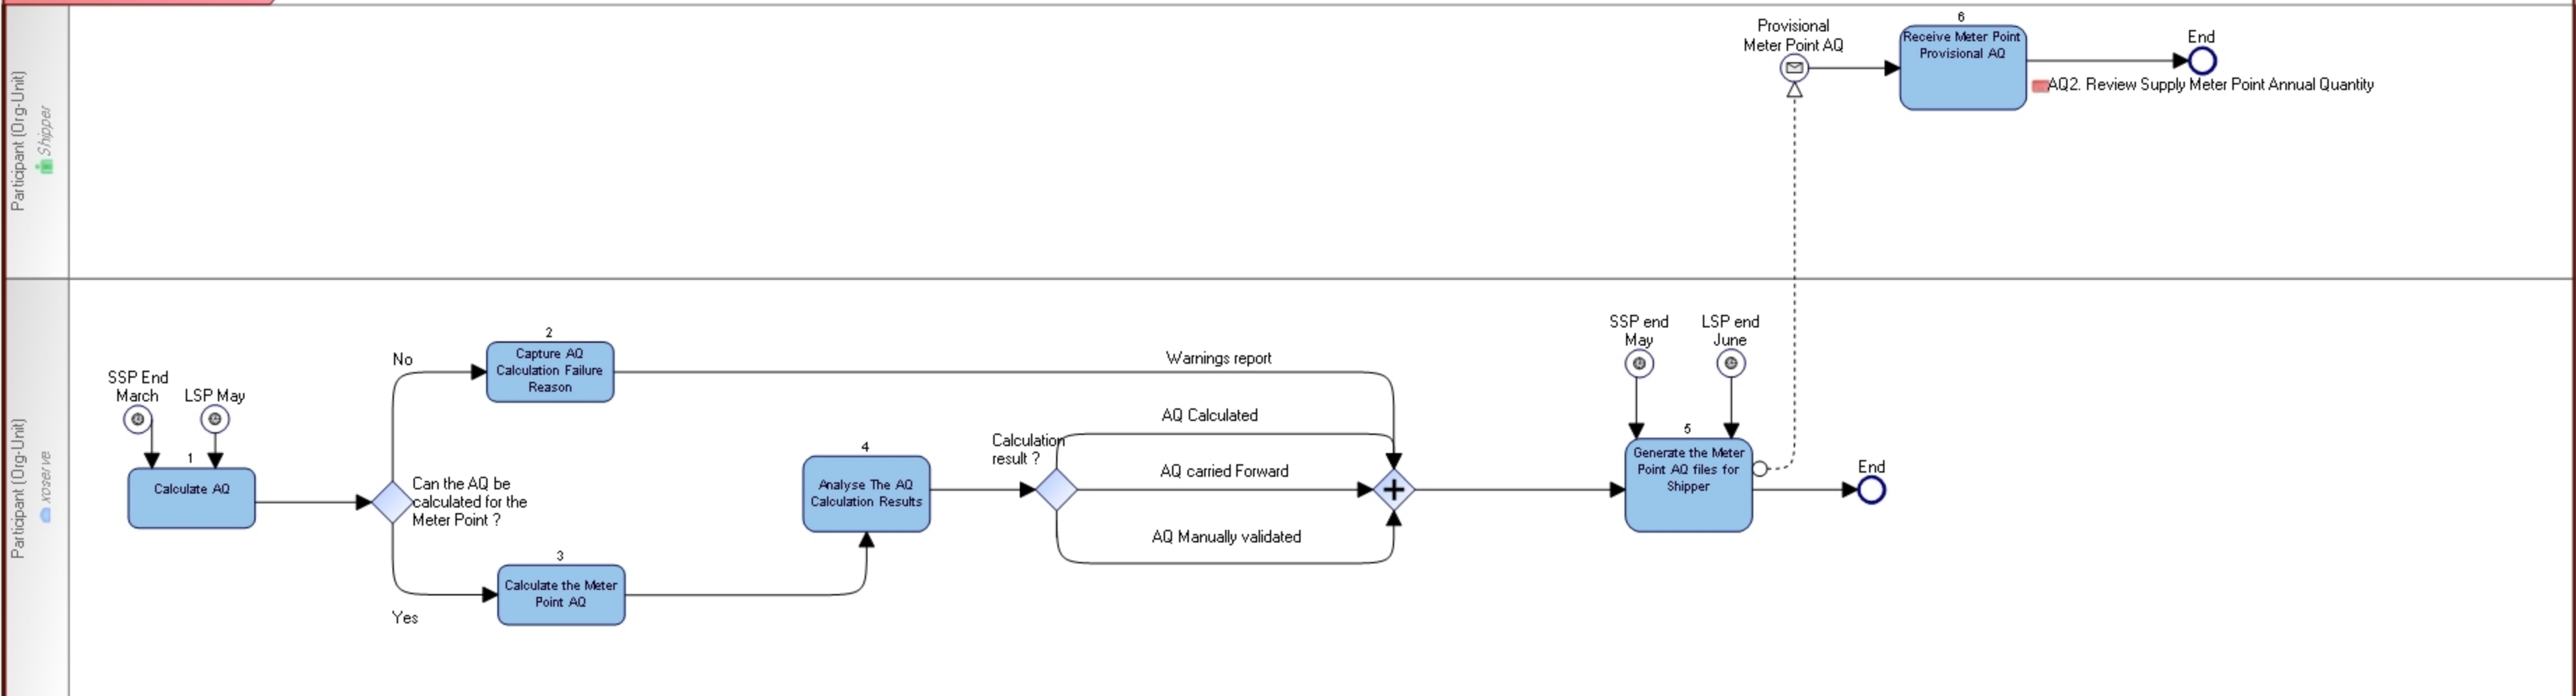

AQ1. Calculate Supply Meter Point Annual Quantity

Version Control	
Owned by:	xos COP RPS AQ Review
Version No:	
Status:	Under Review
Date updated:	04/07/2011
Updated by:	David Godwin