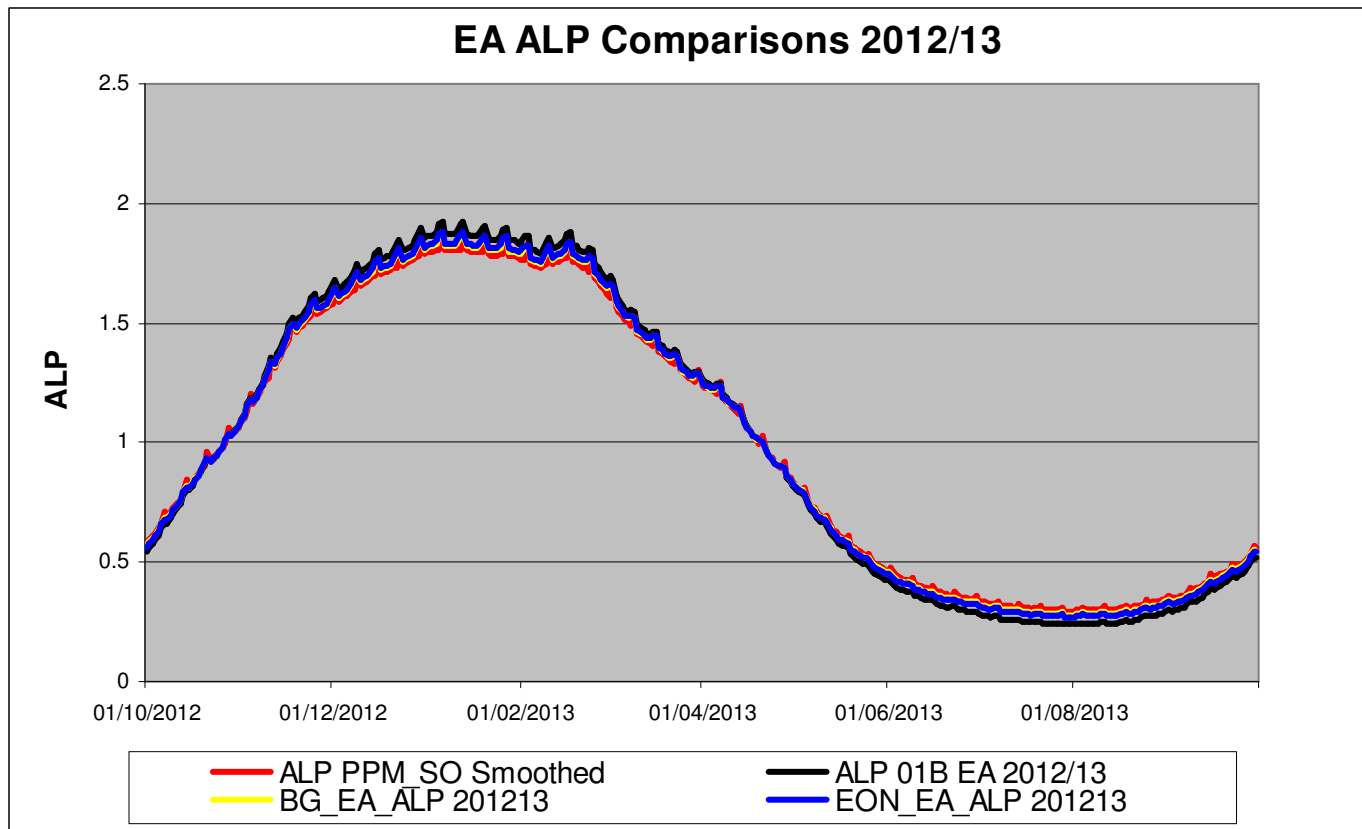

LDZ - EA – All Data - 2012/13

“ALP_PPM_SO_Smoothed” – is the original draft PPM profile for SO LDZ prepared for the MOD451 discussions?

Xserve

respect > commitment > teamwork