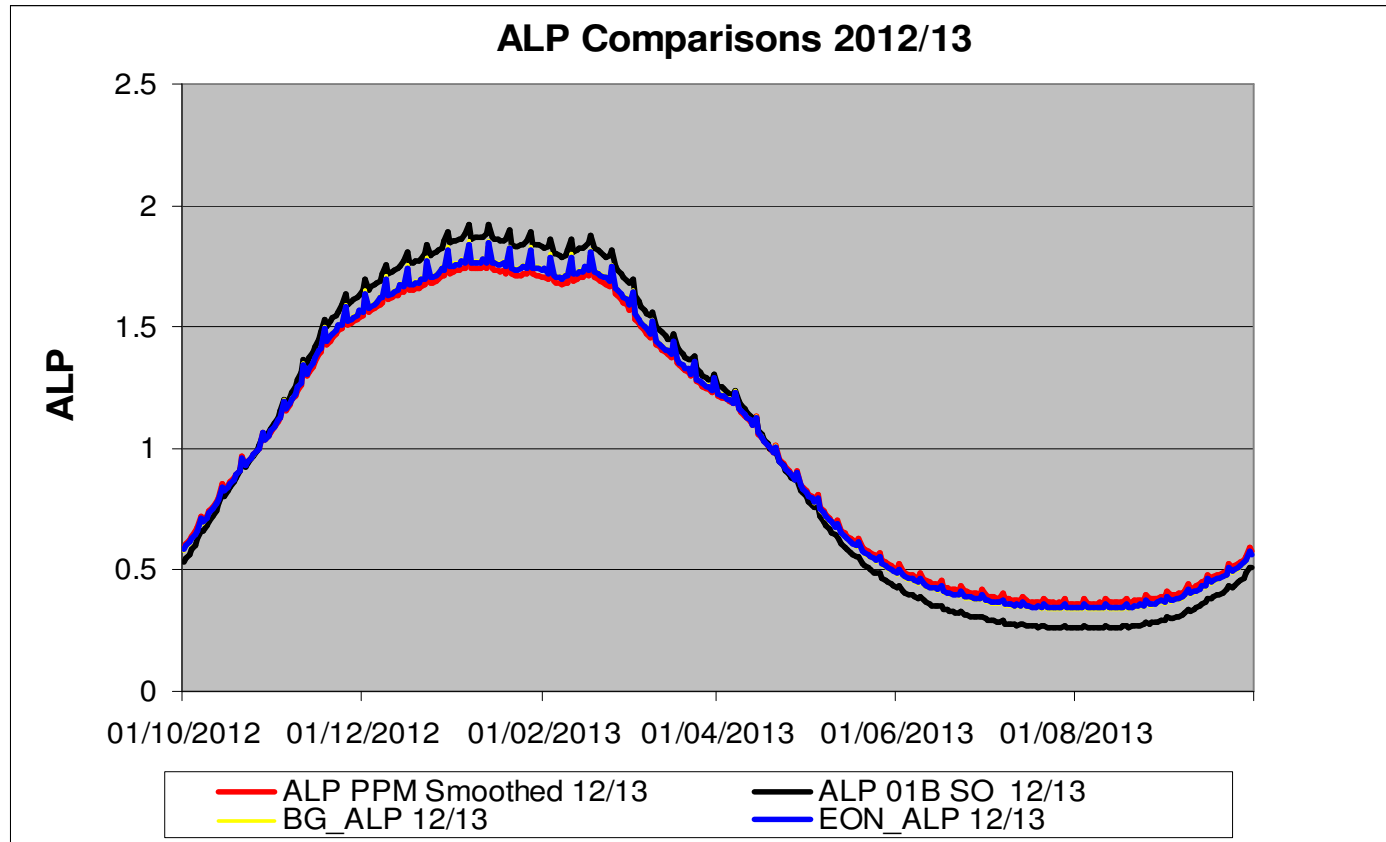

LDZ - SO – at least 50 reads - 2012/13

“ALP_PPM_SO_Smoothed” – is the original draft PPM profile for SO LDZ prepared for the MOD451 discussions?

Xserve

respect > commitment > teamwork