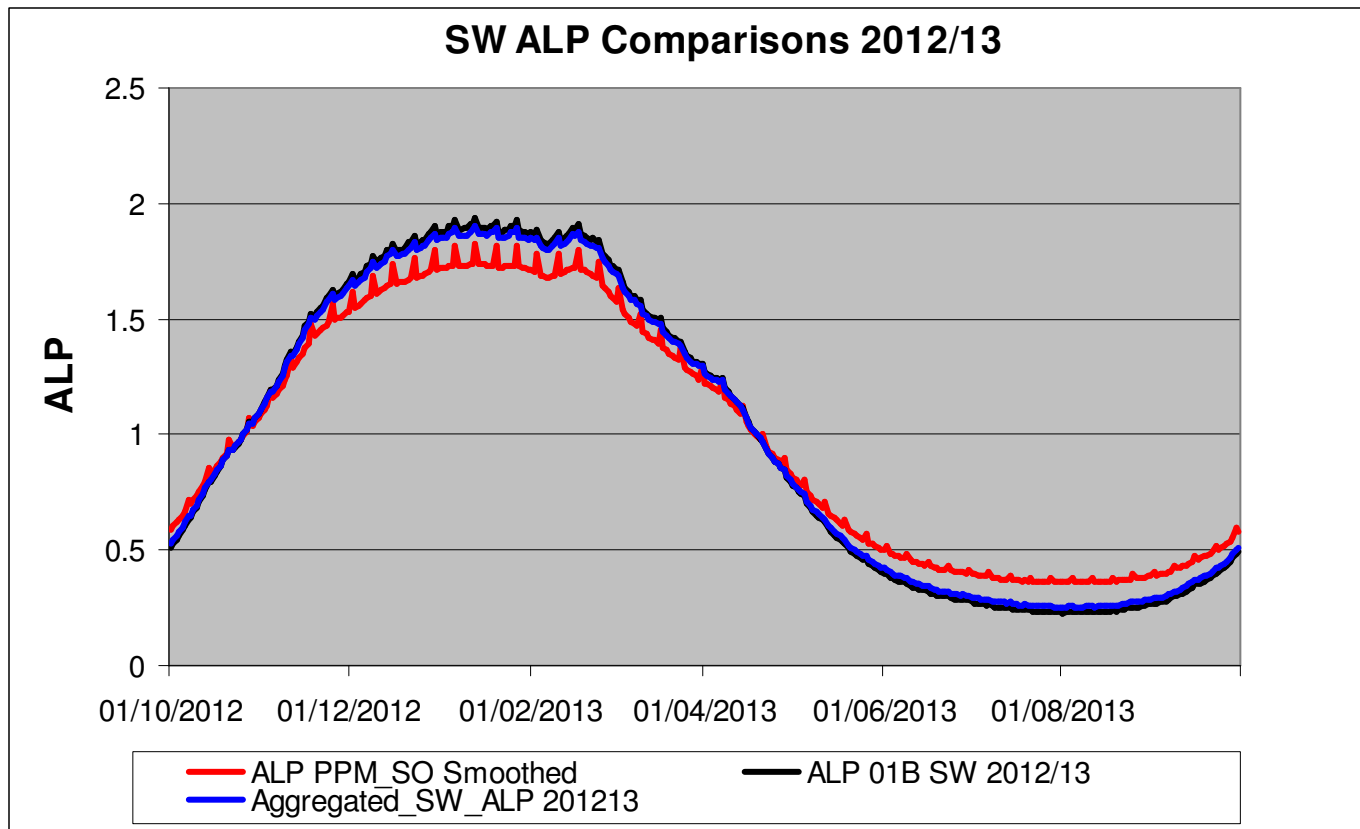

LDZ - SW - All Data - 2012/13

“ALP_PPM_SO_Smoothed” – is the original draft PPM profile for SO LDZ prepared for the MOD451 discussions?

Xserve

respect > commitment > teamwork