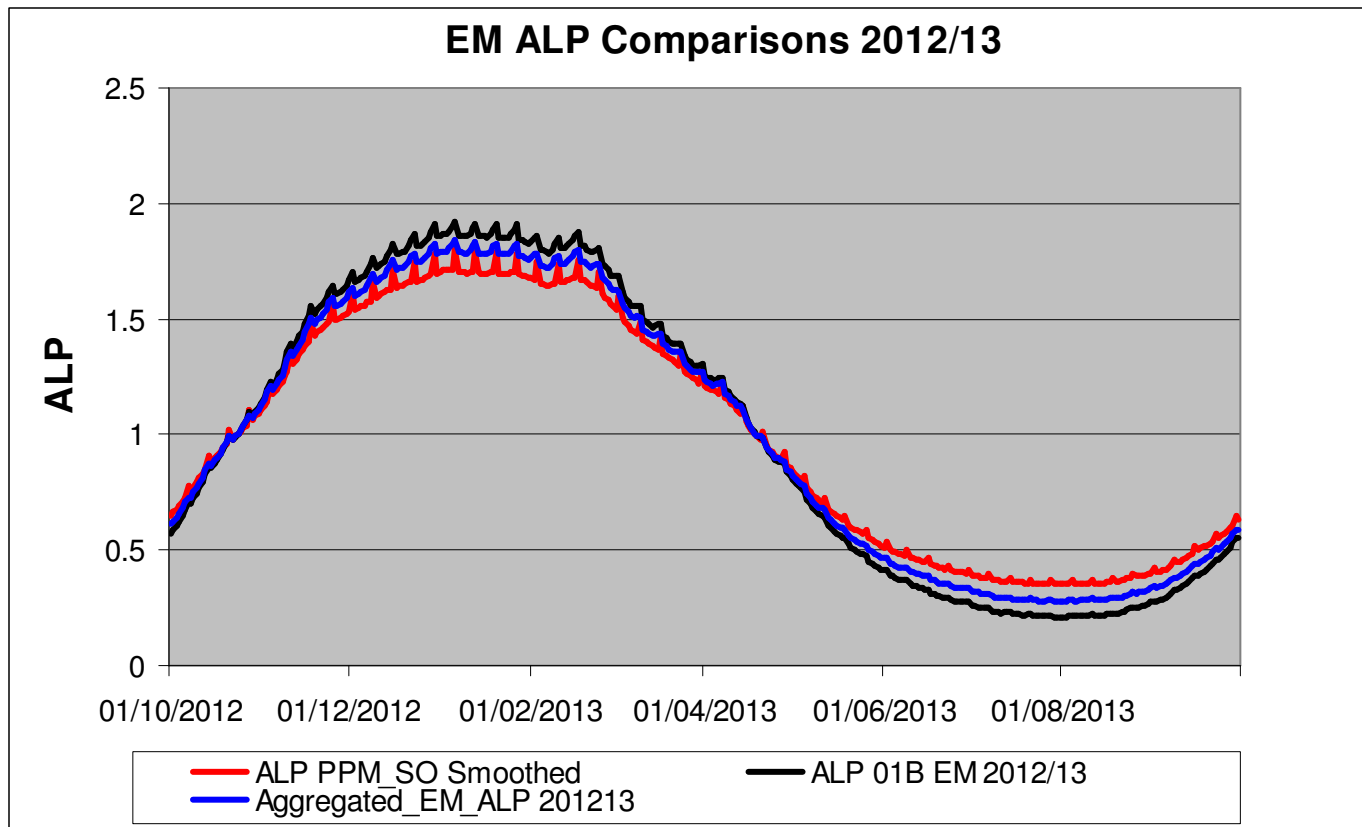

LDZ - EM – at least 50 reads - 2012/13

“ALP_PPM_SO_Smoothed” – is the original draft PPM profile for SO LDZ prepared for the MOD451 discussions?

Xserve

respect > commitment > teamwork