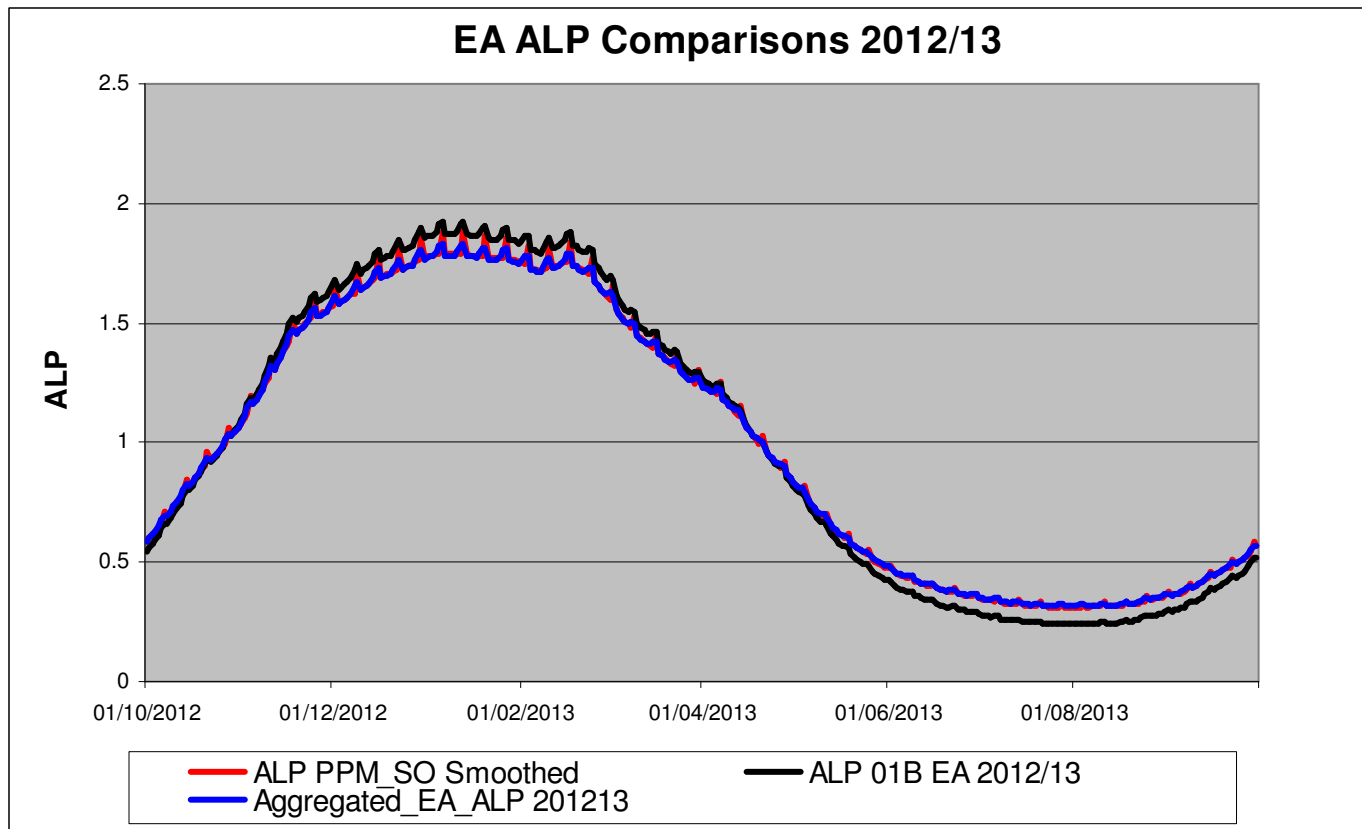

LDZ - EA – at least 50 reads - 2012/13

“ALP_PPM_SO_Smoothed” – is the original draft PPM profile for SO LDZ prepared for the MOD451 discussions?

Xserve

respect > commitment > teamwork