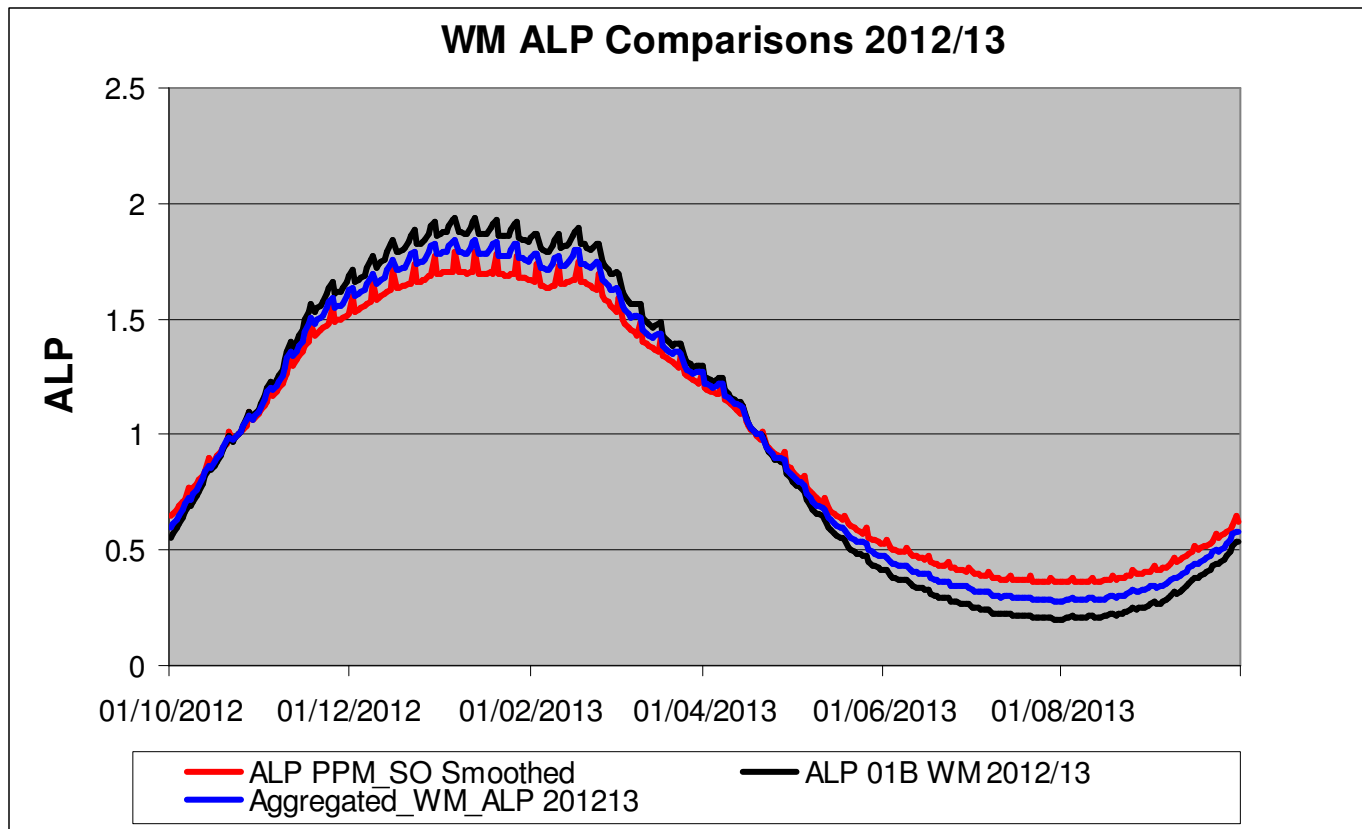

LDZ - WM – at least 50 reads - 2012/13

“ALP_PPM_SO_Smoothed” – is the original draft PPM profile for SO LDZ prepared for the MOD451 discussions?

Xserve

respect > commitment > teamwork