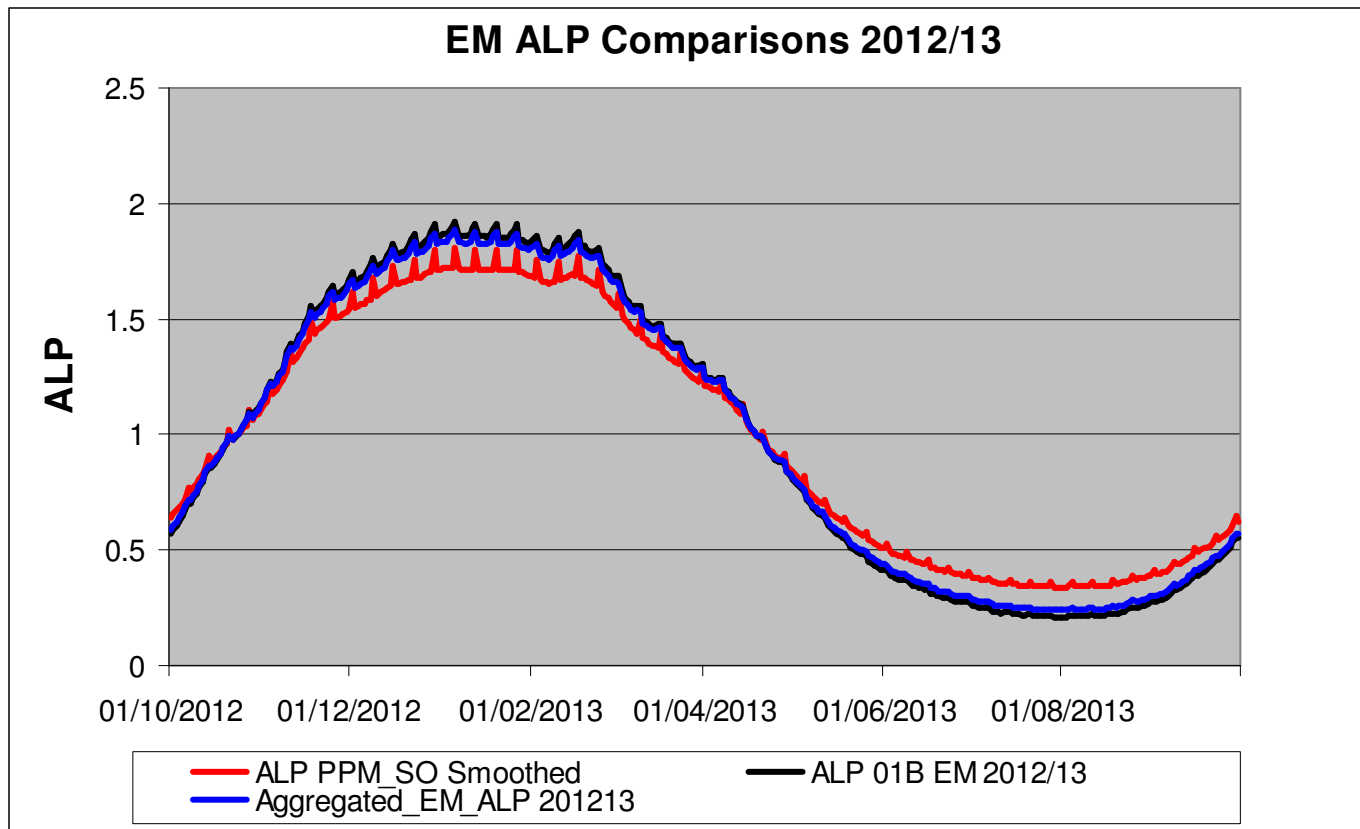

LDZ - EA – at least 50 reads - 2012/13

“ALP_PPM_SO_Smoothed” – is the original draft PPM profile for SO LDZ prepared for the MOD451 discussions?

Xserve

respect > commitment > teamwork

LDZ - EM - All Data - 2012/13