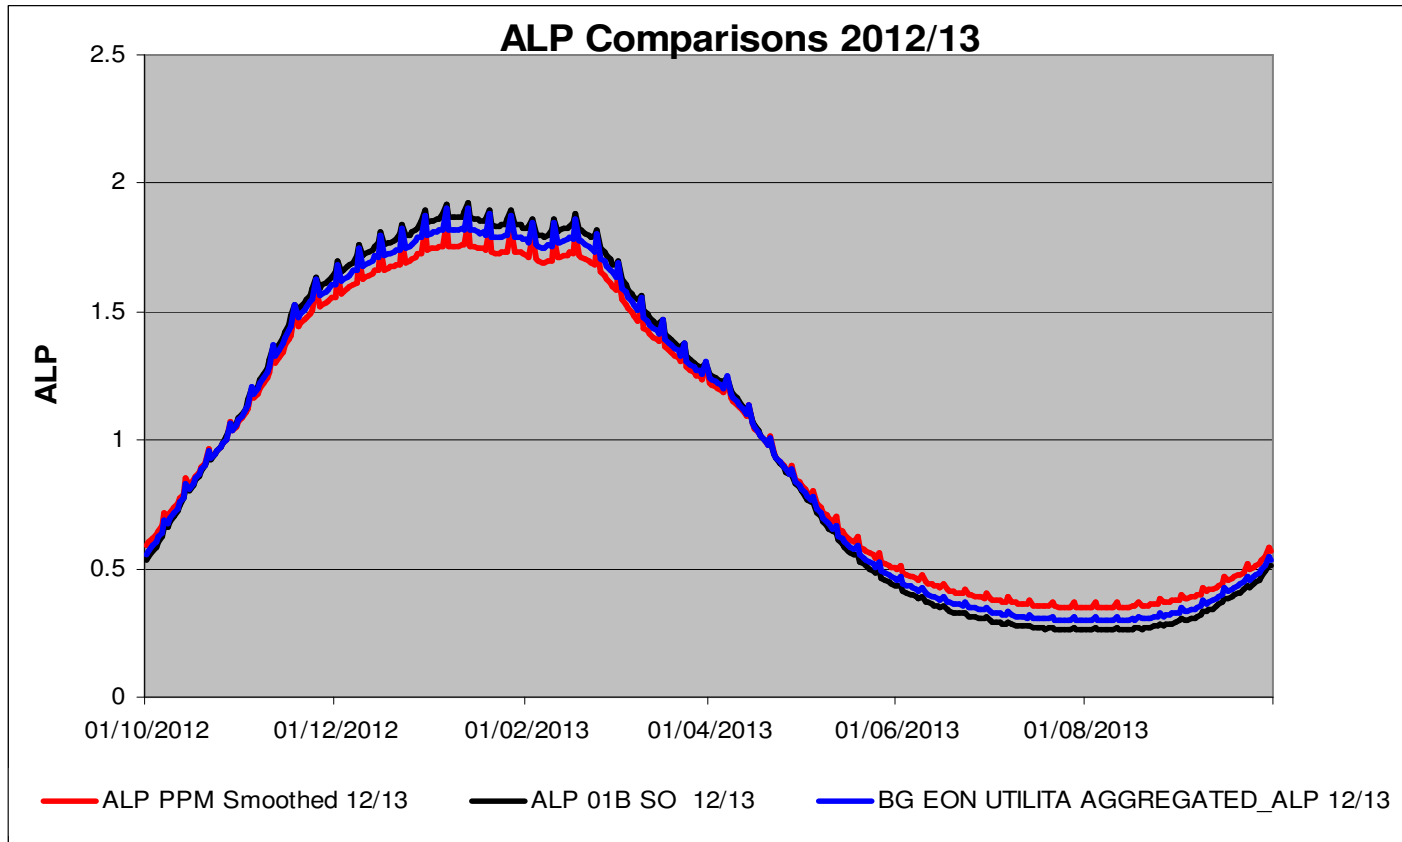

LDZ - SO - All Data - 2012/13

“ALP_PPM_SO_Smoothed” – is the original draft PPM profile for SO LDZ prepared for the MOD451 discussions?

Xserve

respect > commitment > teamwork