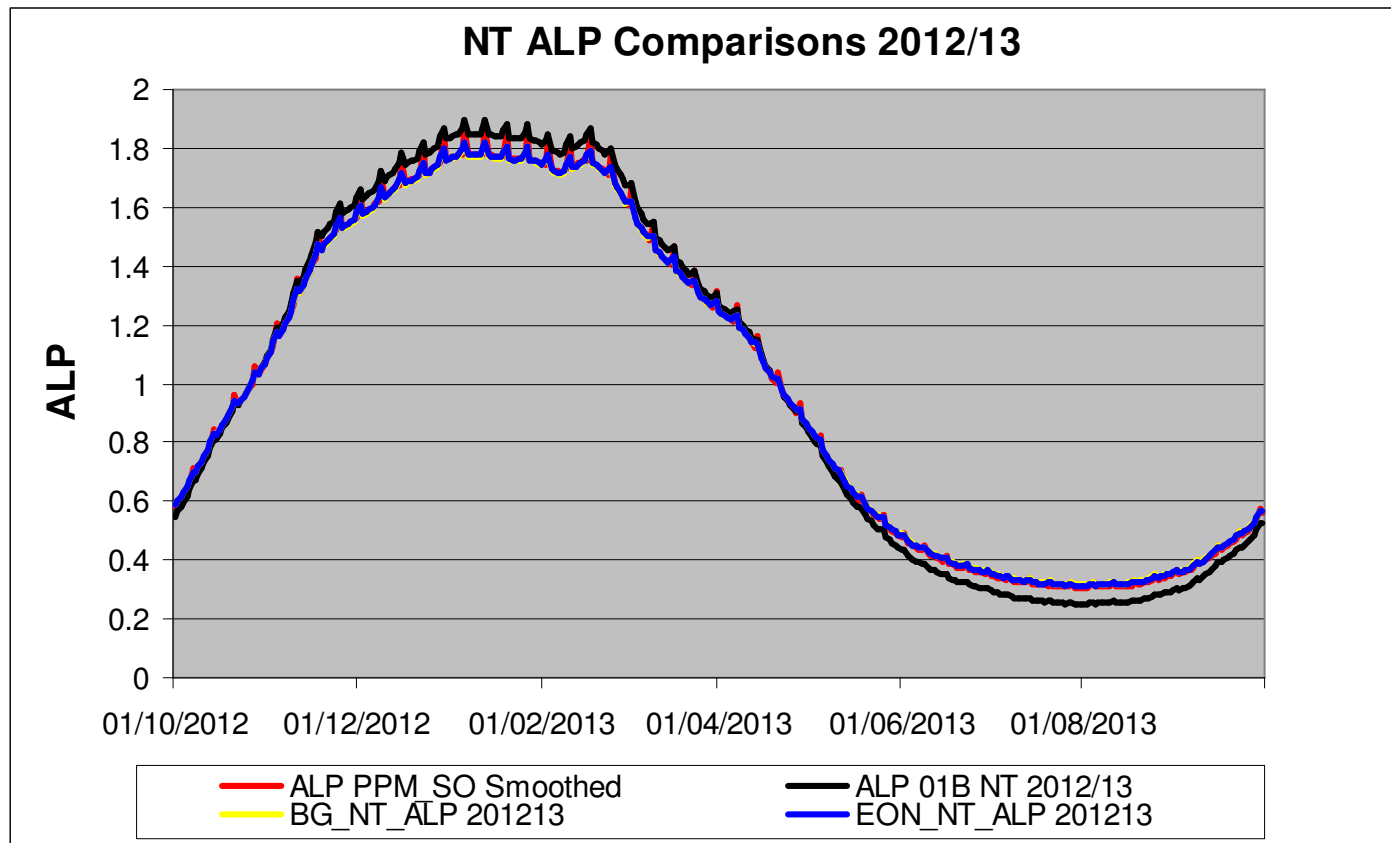

LDZ - SO – at least 50 reads - 2012/13

“ALP_PPM_SO_Smoothed” – is the original draft PPM profile for SO LDZ prepared for the MOD451 discussions?

Xserve

respect > commitment > teamwork

LDZ - NT – All Data - 2012/13