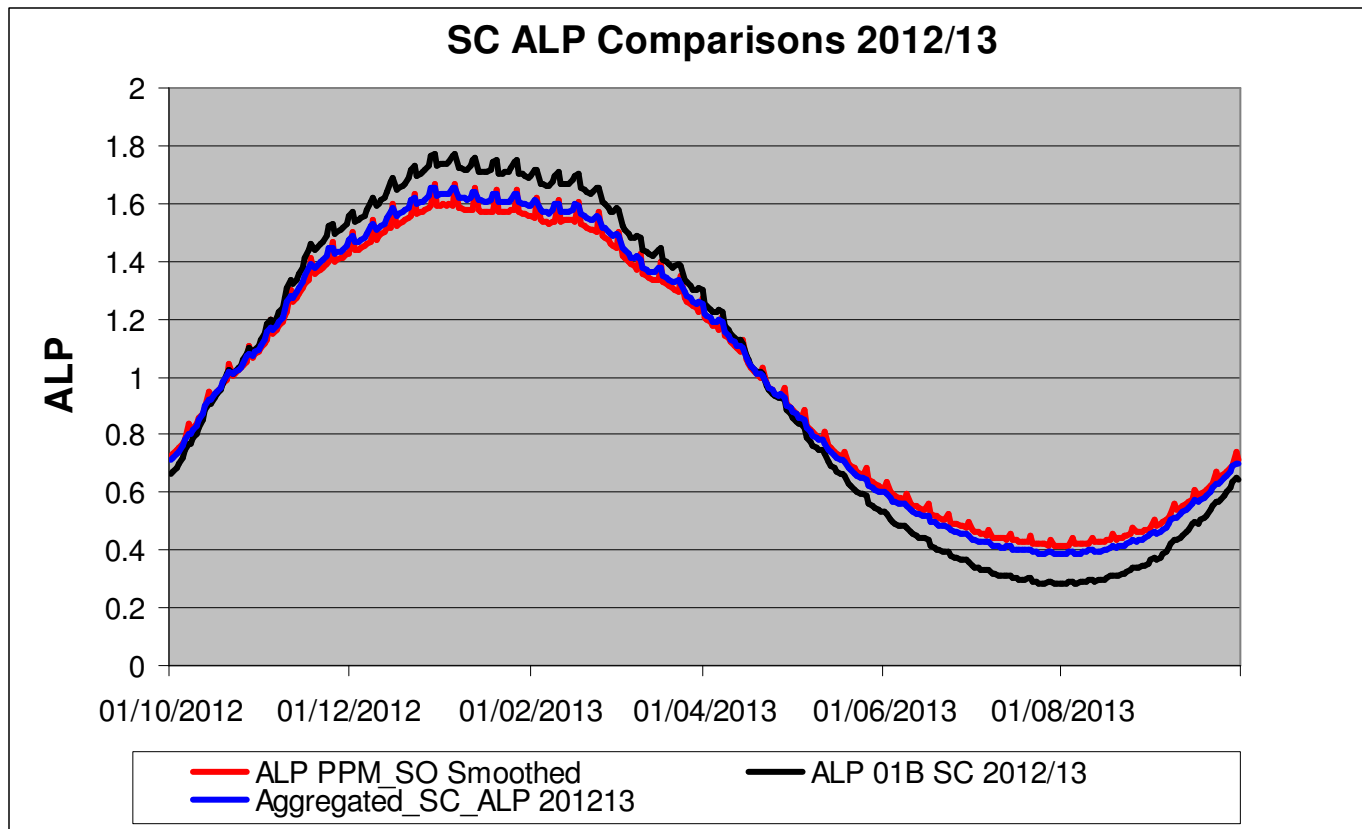

LDZ - SC – at least 50 reads - 2012/13

“ALP_PPM_SO_Smoothed” – is the original draft PPM profile for SO LDZ prepared for the MOD451 discussions?

Xserve

respect > commitment > teamwork