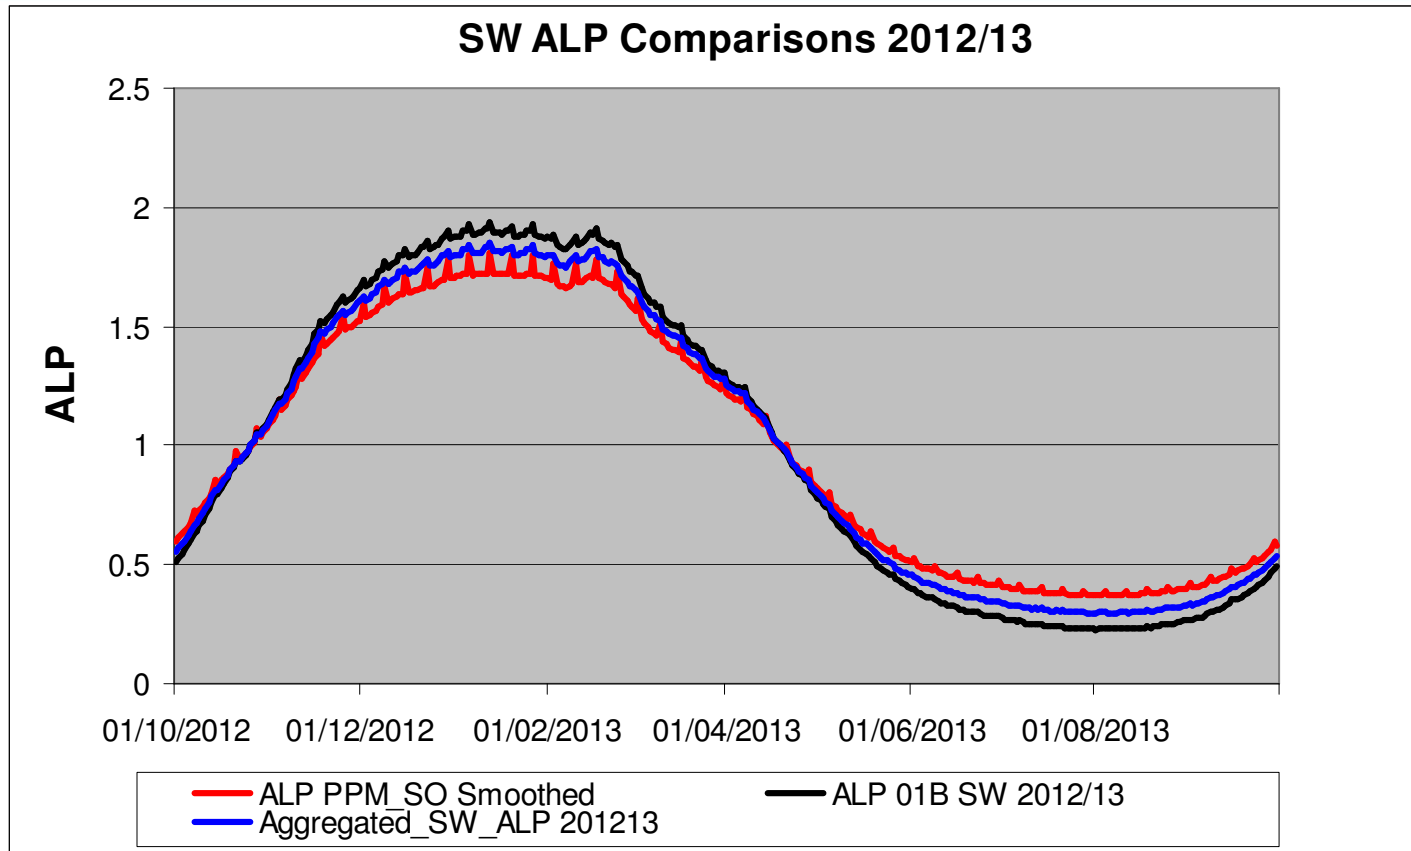

LDZ - SW - All Data - 2012/13

“ALP_PPM_SO_Smoothed” – is the original draft PPM profile for SO LDZ prepared for the MOD451 discussions?

Xserve

respect > commitment > teamwork

LDZ - SW – at least 50 reads - 2012/13