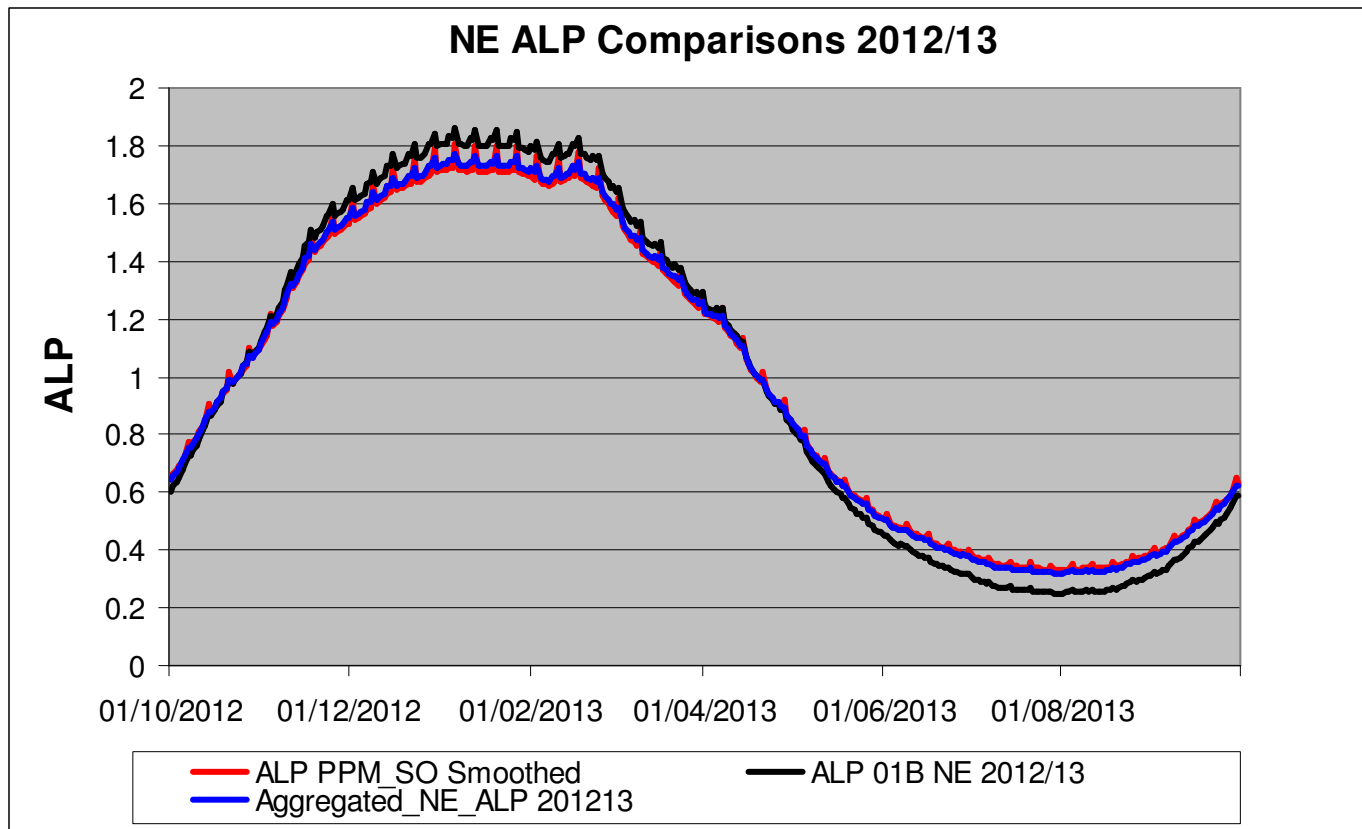

LDZ - NE – at least 50 reads - 2012/13

“ALP_PPM_SO_Smoothed” – is the original draft PPM profile for SO LDZ prepared for the MOD451 discussions?

Xserve

respect > commitment > teamwork