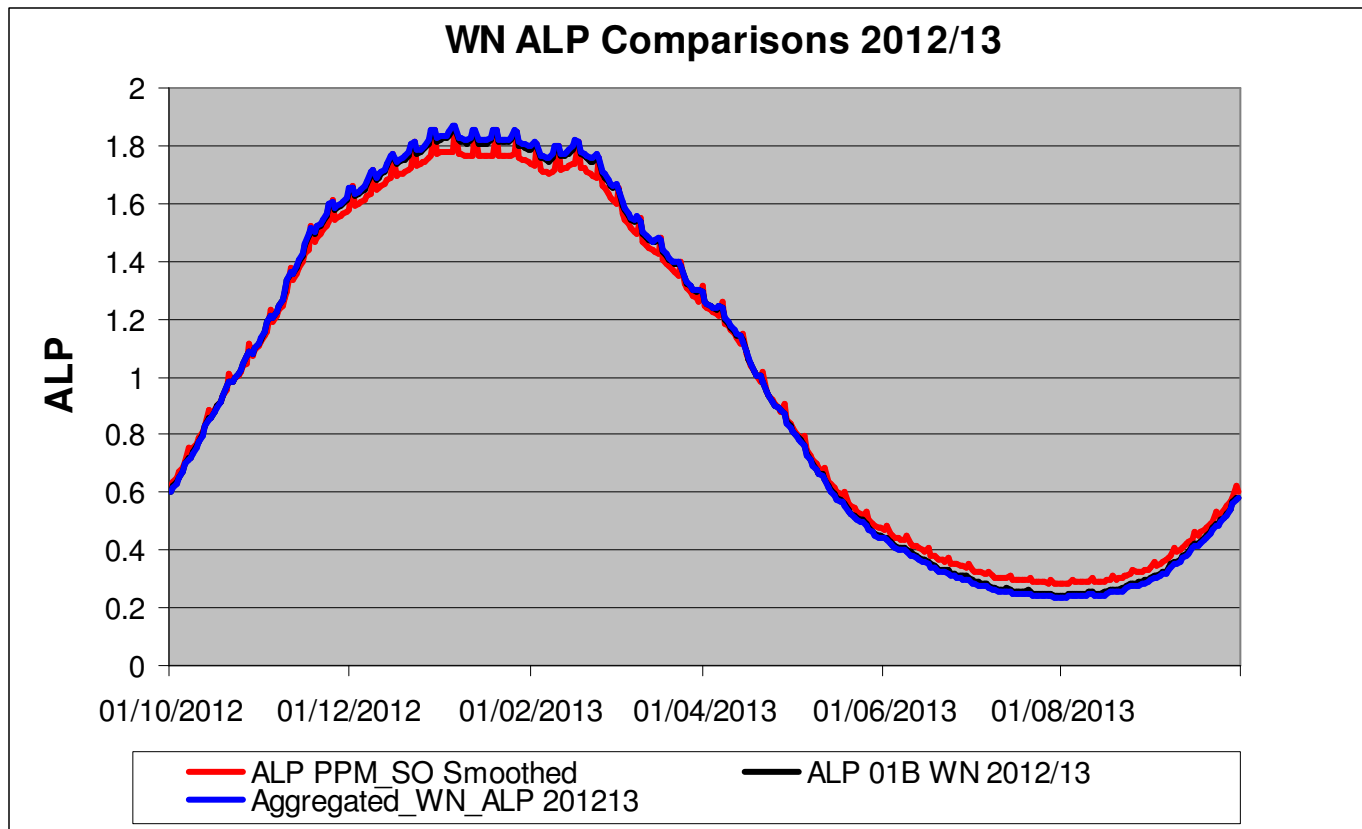

LDZ - WN - All Data - 2012/13

“ALP_PPM_SO_Smoothed” – is the original draft PPM profile for SO LDZ prepared for the MOD451 discussions?

Xserve

respect > commitment > teamwork