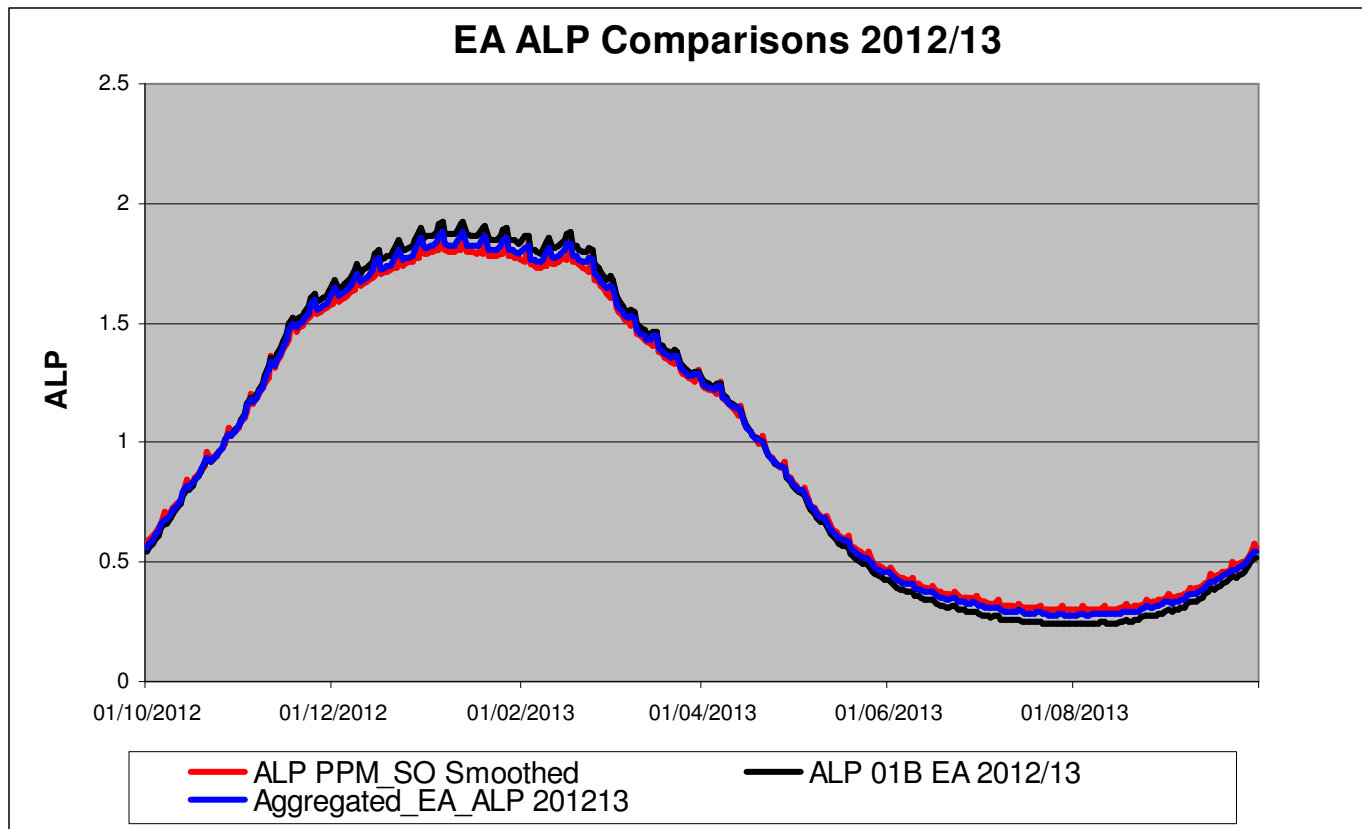

LDZ - EA - All Data - 2012/13

“ALP_PPM_SO_Smoothed” – is the original draft PPM profile for SO LDZ prepared for the MOD451 discussions?

Xserve

respect > commitment > teamwork