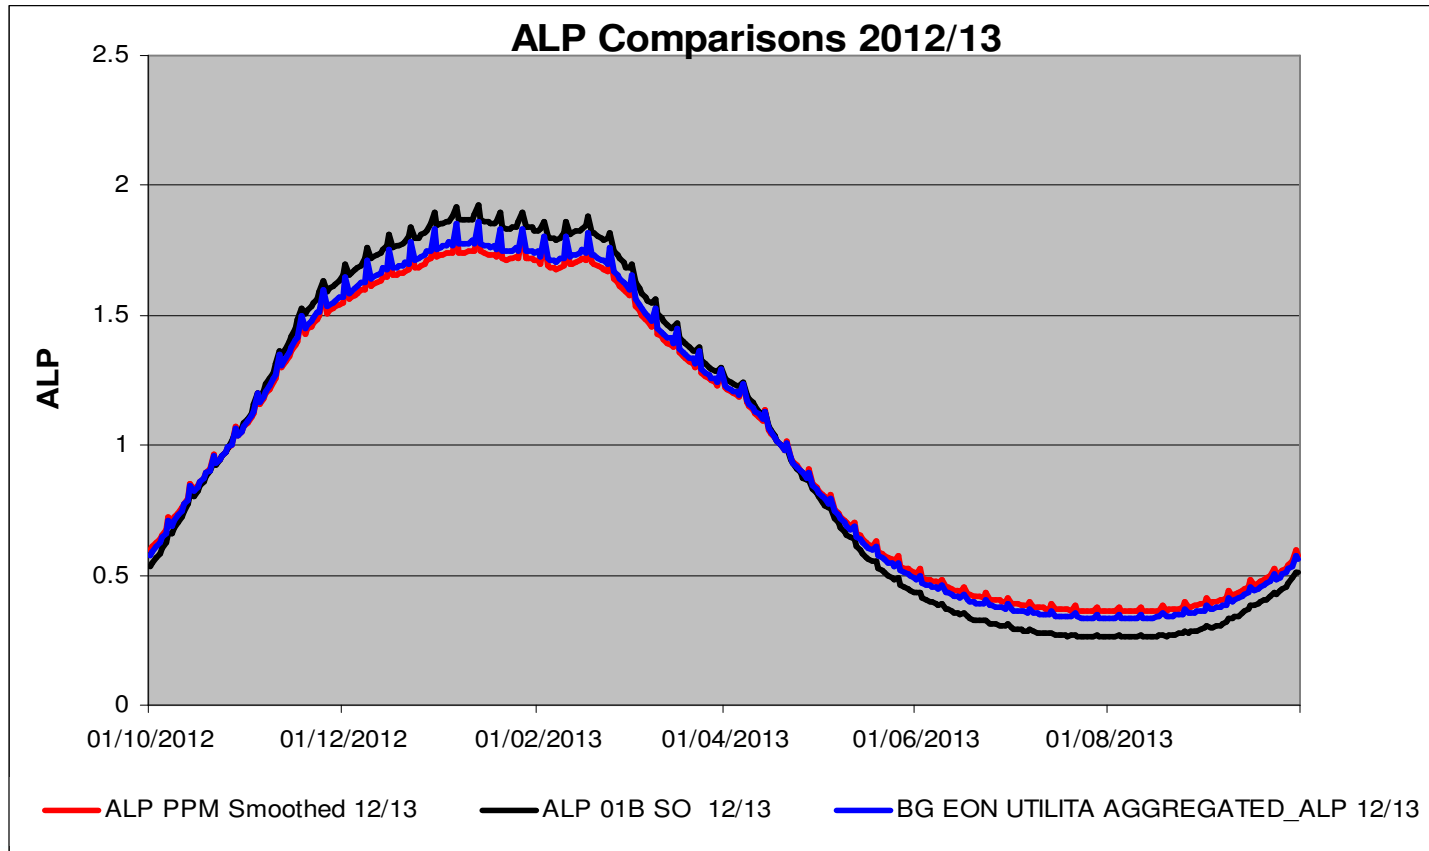

LDZ - SO – at least 50 reads - 2012/13

“ALP_PPM_SO_Smoothed” – is the original draft PPM profile for SO LDZ prepared for the MOD451 discussions?

Xserve

respect > commitment > teamwork