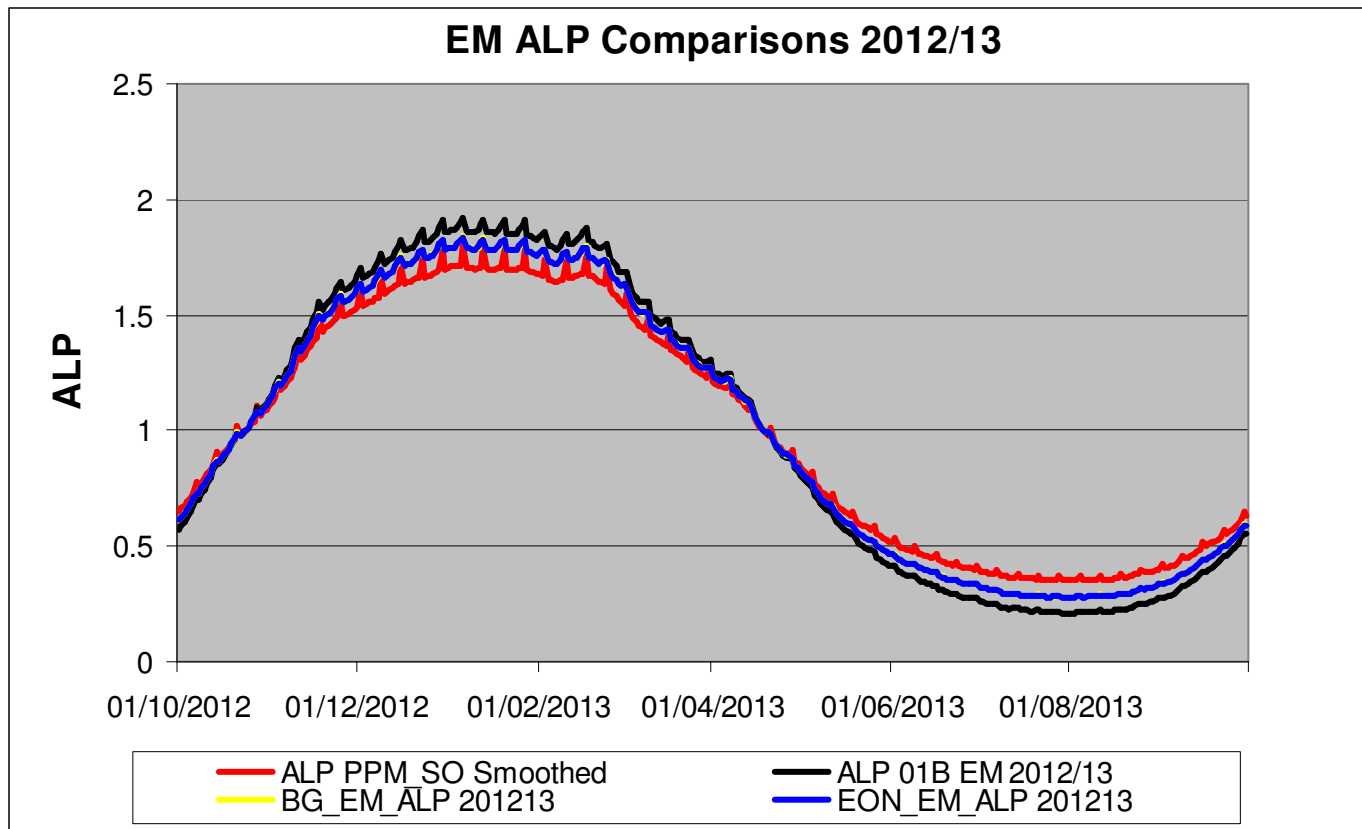

LDZ - EM – at least 50 reads - 2012/13

“ALP_PPM_SO_Smoothed” – is the original draft PPM profile for SO LDZ prepared for the MOD451 discussions?

Xserve

respect > commitment > teamwork