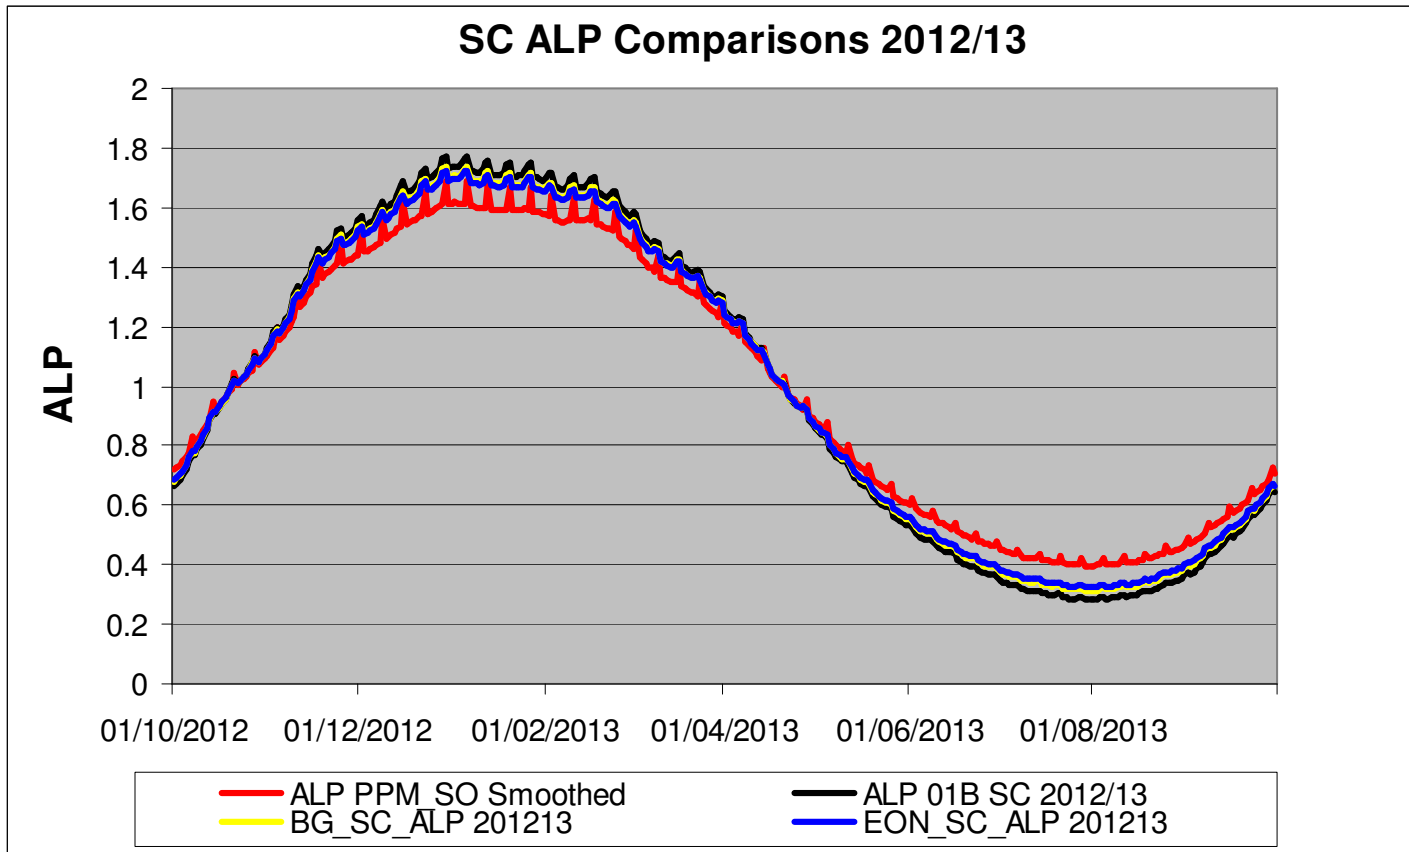

LDZ - SC – All Data - 2012/13

“ALP_PPM_SO_Smoothed” – is the original draft PPM profile for SO LDZ prepared for the MOD451 discussions?

Xserve

respect > commitment > teamwork