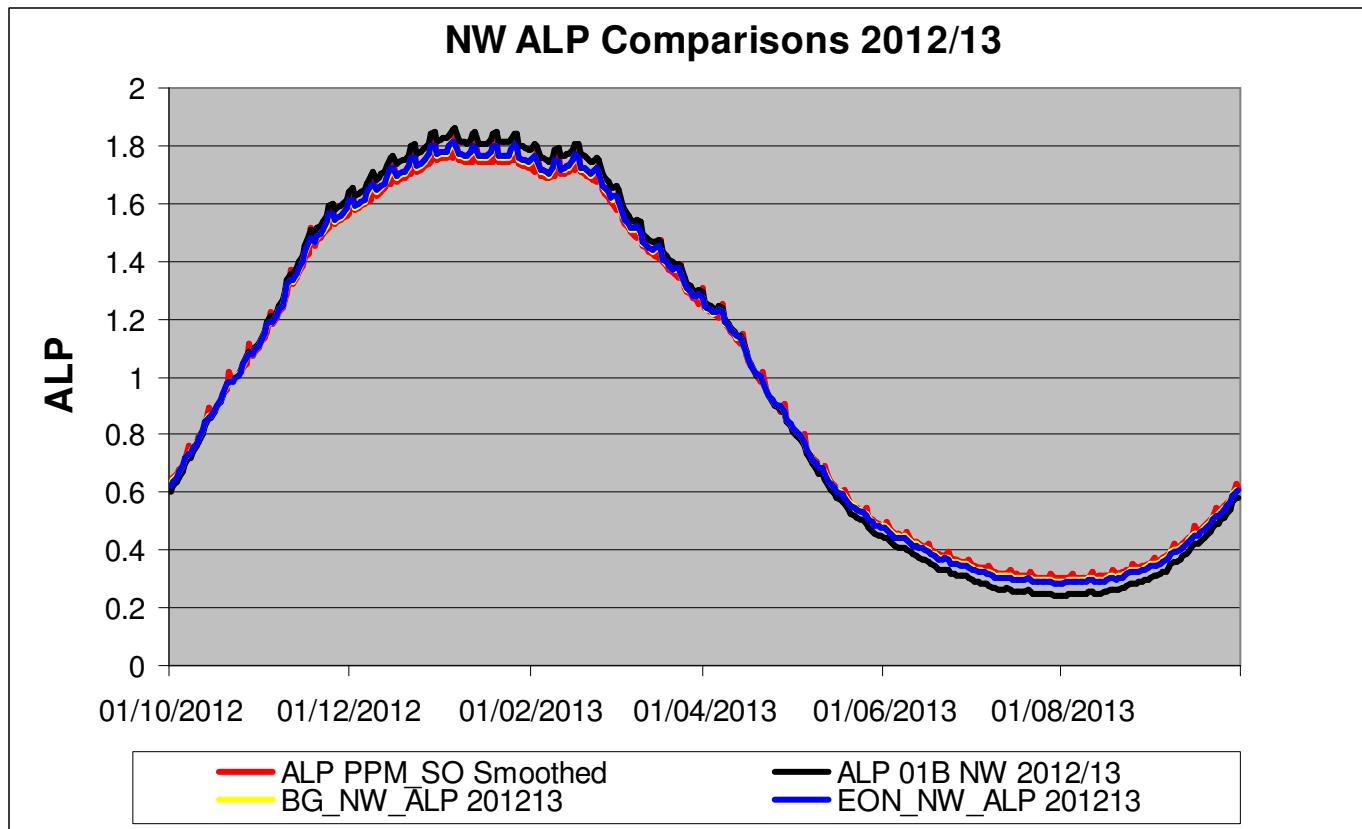

LDZ - NW – All Data - 2012/13

“ALP_PPM_SO_Smoothed” – is the original draft PPM profile for SO LDZ prepared for the MOD451 discussions?

Xserve

respect > commitment > teamwork

LDZ - NW – at least 50 reads - 2012/13