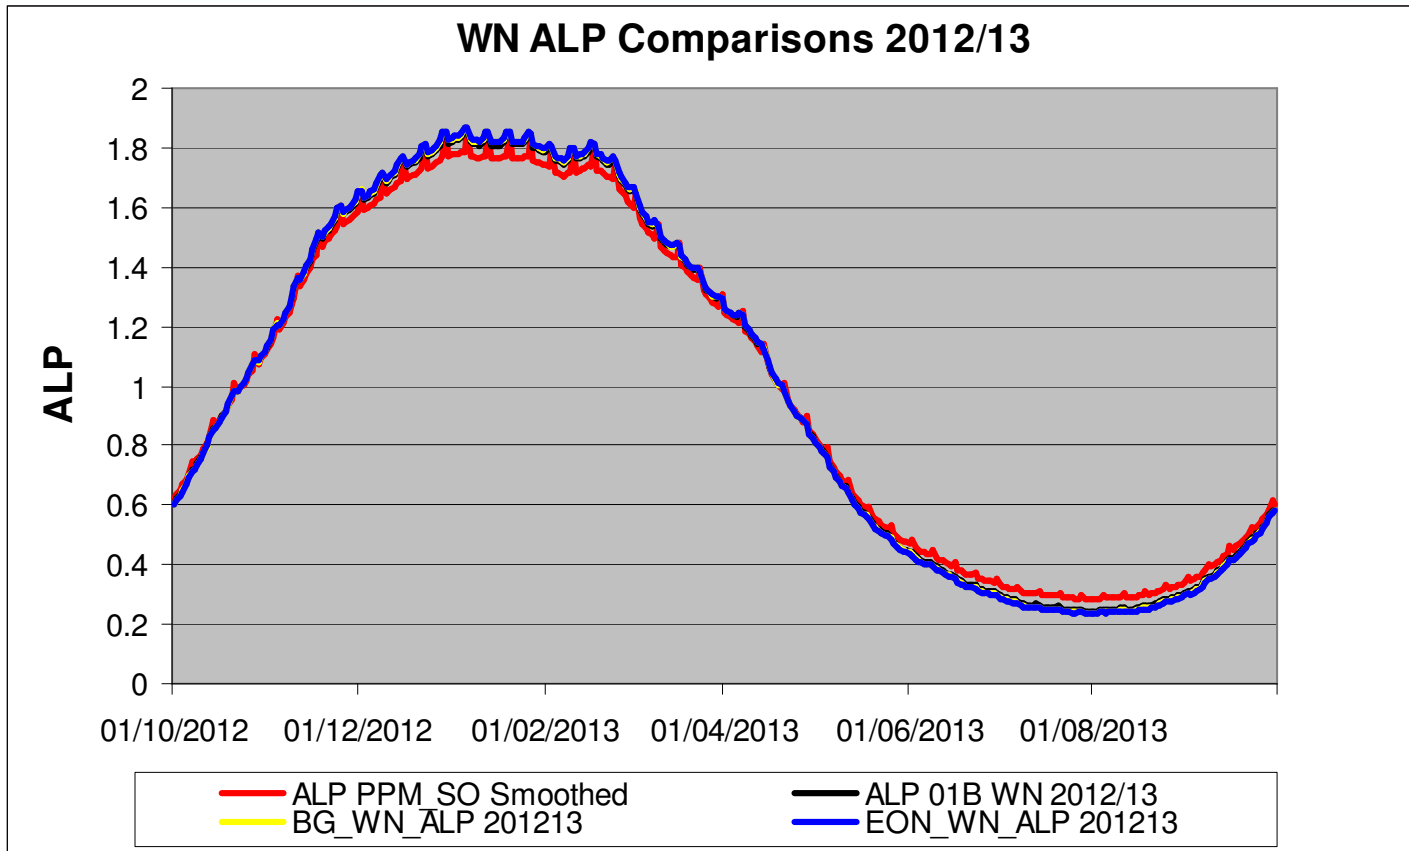

LDZ - WN – All Data - 2012/13

“ALP_PPM_SO_Smoothed” – is the original draft PPM profile for SO LDZ prepared for the MOD451 discussions?

Xserve

respect > commitment > teamwork