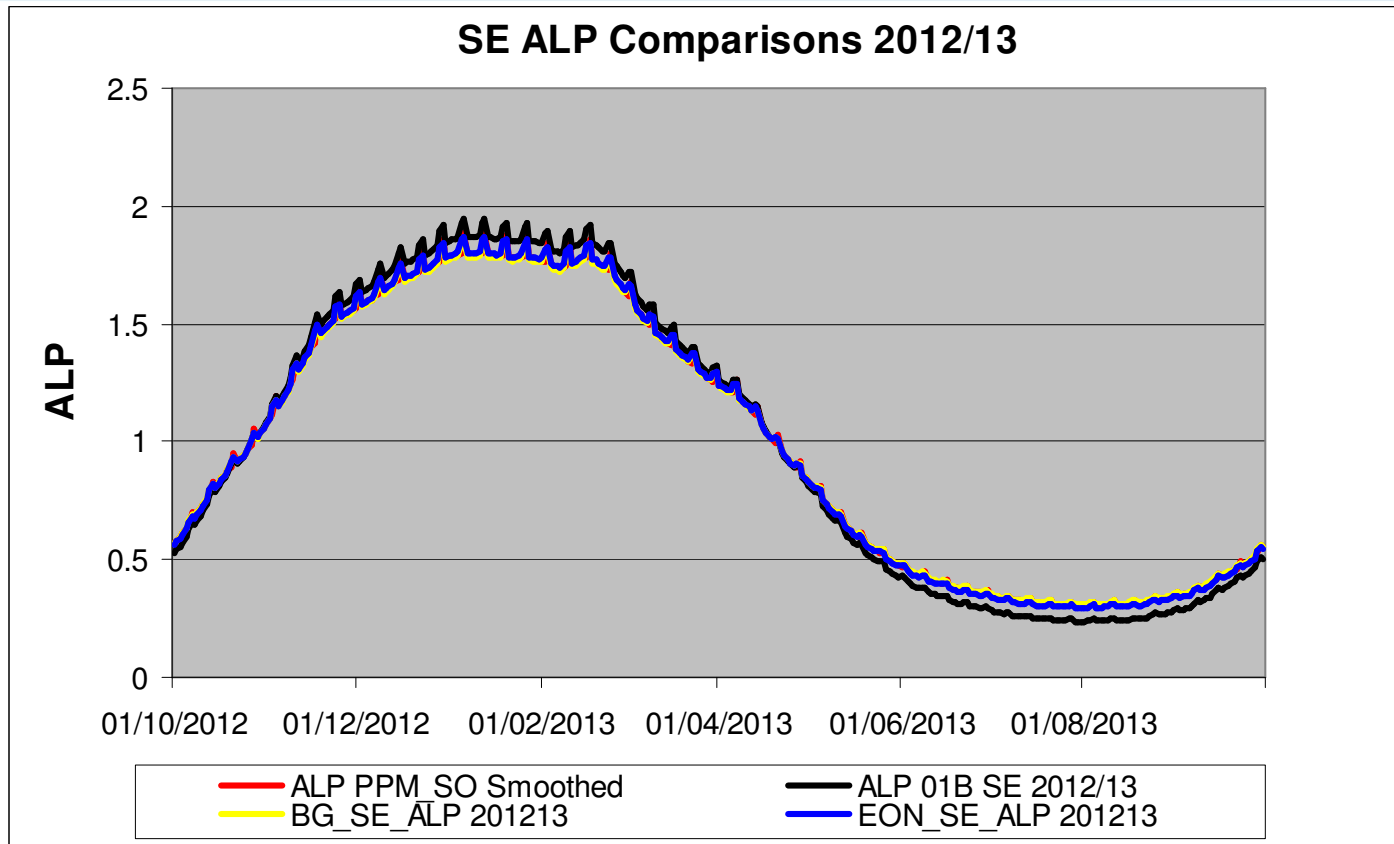

LDZ - SE – All Data - 2012/13

“ALP_PPM_SO_Smoothed” – is the original draft PPM profile for SO LDZ prepared for the MOD451 discussions?

Xserve

respect > commitment > teamwork