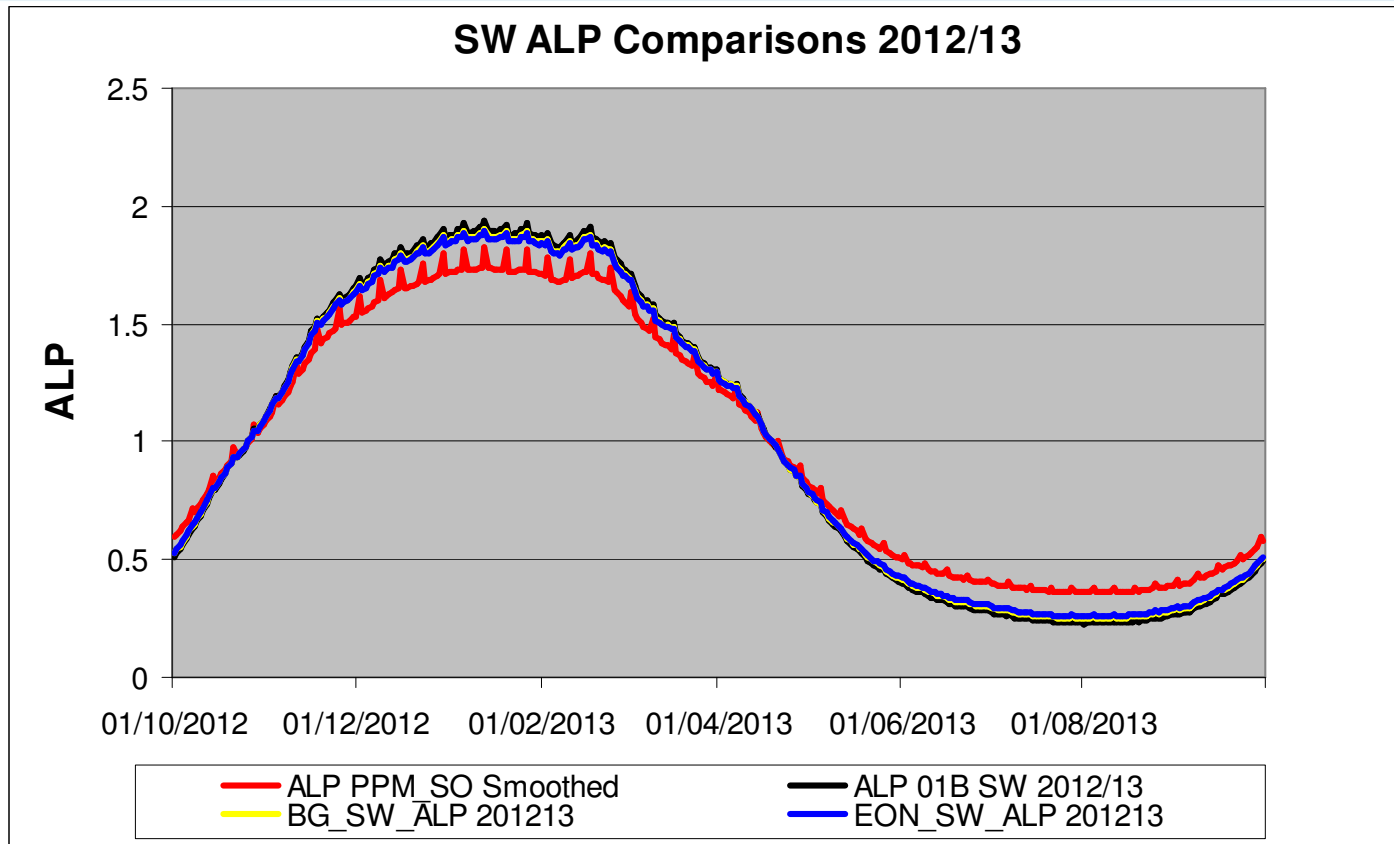

LDZ - SW – All Data - 2012/13

“ALP_PPM_SO_Smoothed” – is the original draft PPM profile for SO LDZ prepared for the MOD451 discussions?

Xserve

respect > commitment > teamwork