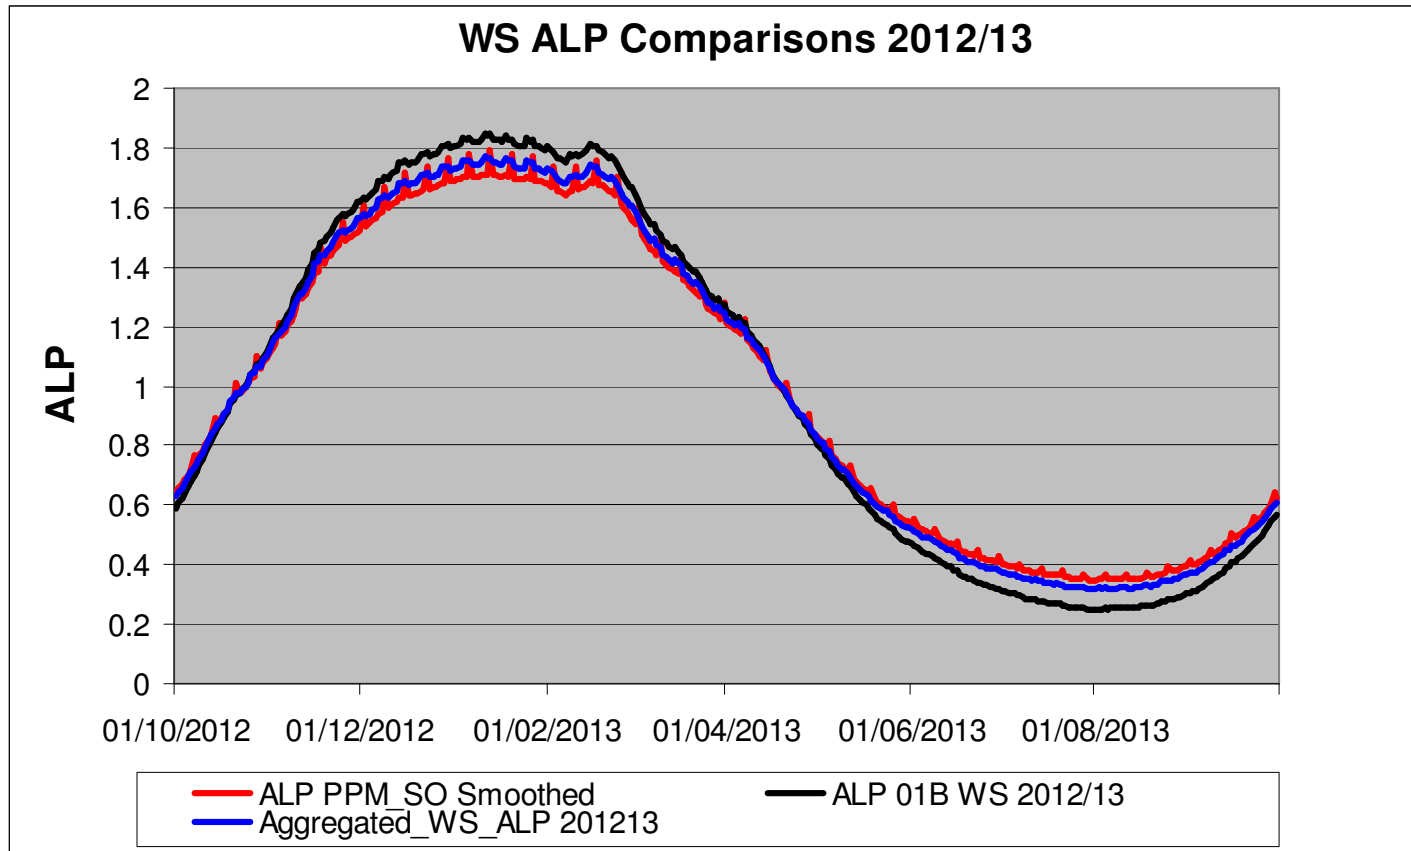

LDZ - WS - All Data - 2012/13

“ALP_PPM_SO_Smoothed” – is the original draft PPM profile for SO LDZ prepared for the MOD451 discussions?

Xserve

respect > commitment > teamwork

LDZ - WS – at least 50 reads - 2012/13