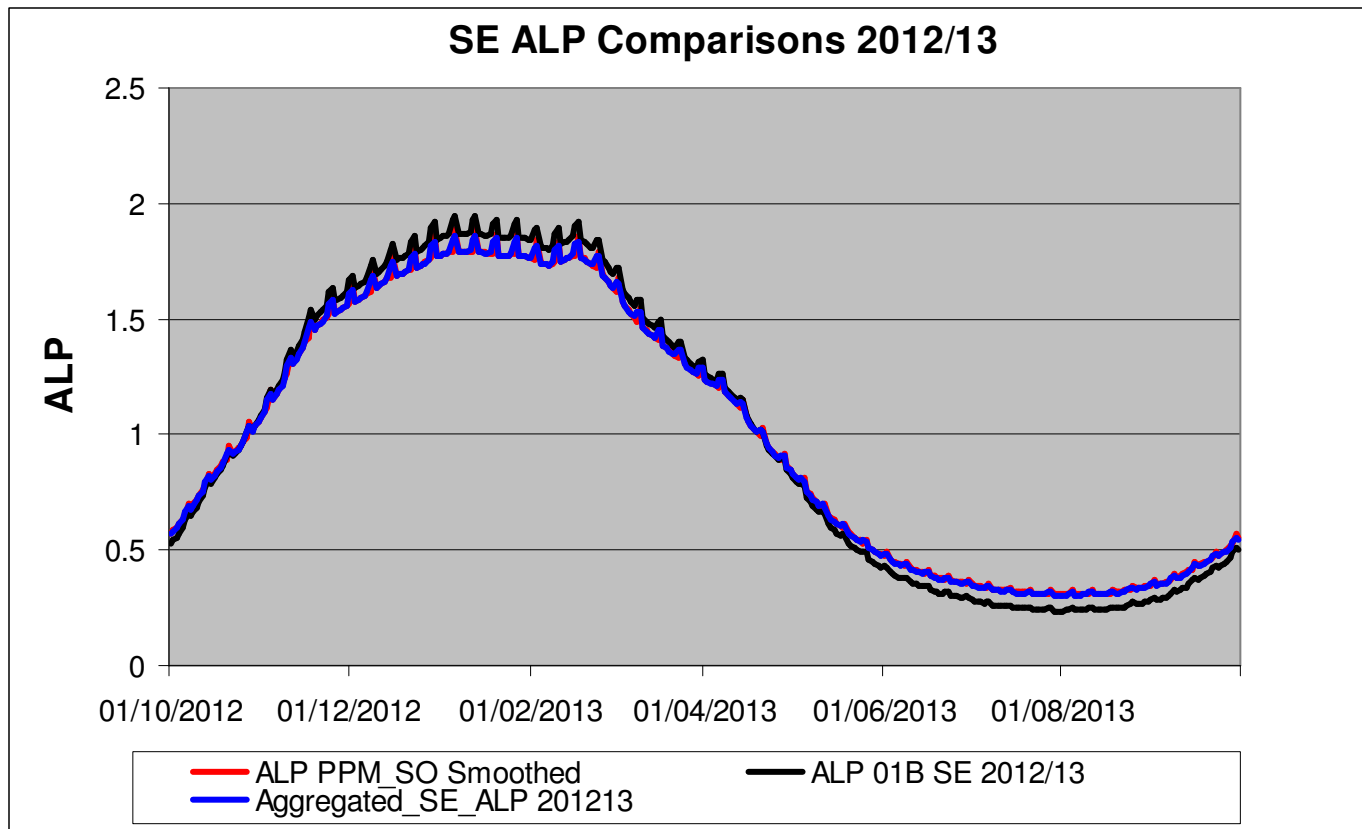

LDZ - SE - All Data - 2012/13

“ALP_PPM_SO_Smoothed” – is the original draft PPM profile for SO LDZ prepared for the MOD451 discussions?

Xserve

respect > commitment > teamwork