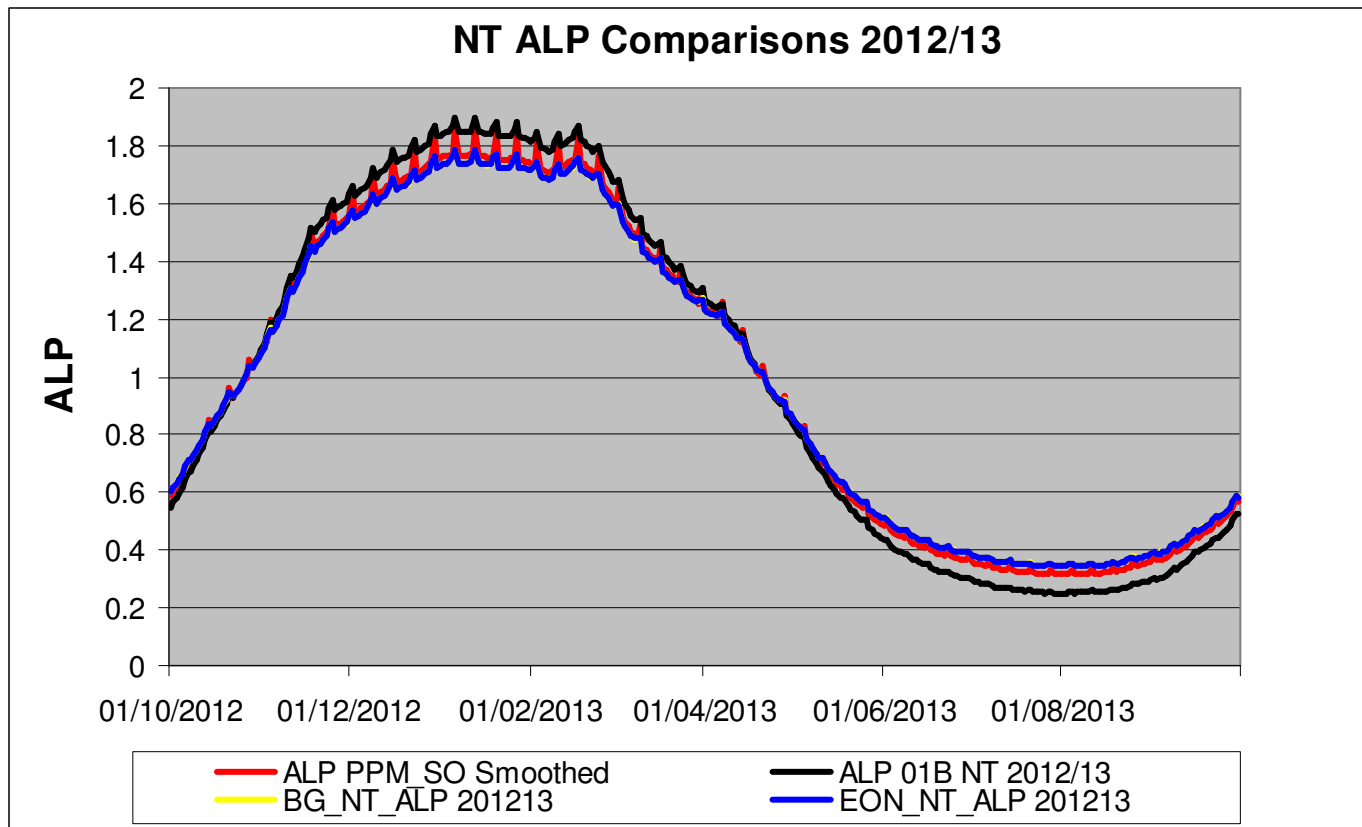

LDZ - NT – at least 50 reads - 2012/13

“ALP_PPM_SO_Smoothed” – is the original draft PPM profile for SO LDZ prepared for the MOD451 discussions?

Xserve

respect > commitment > teamwork