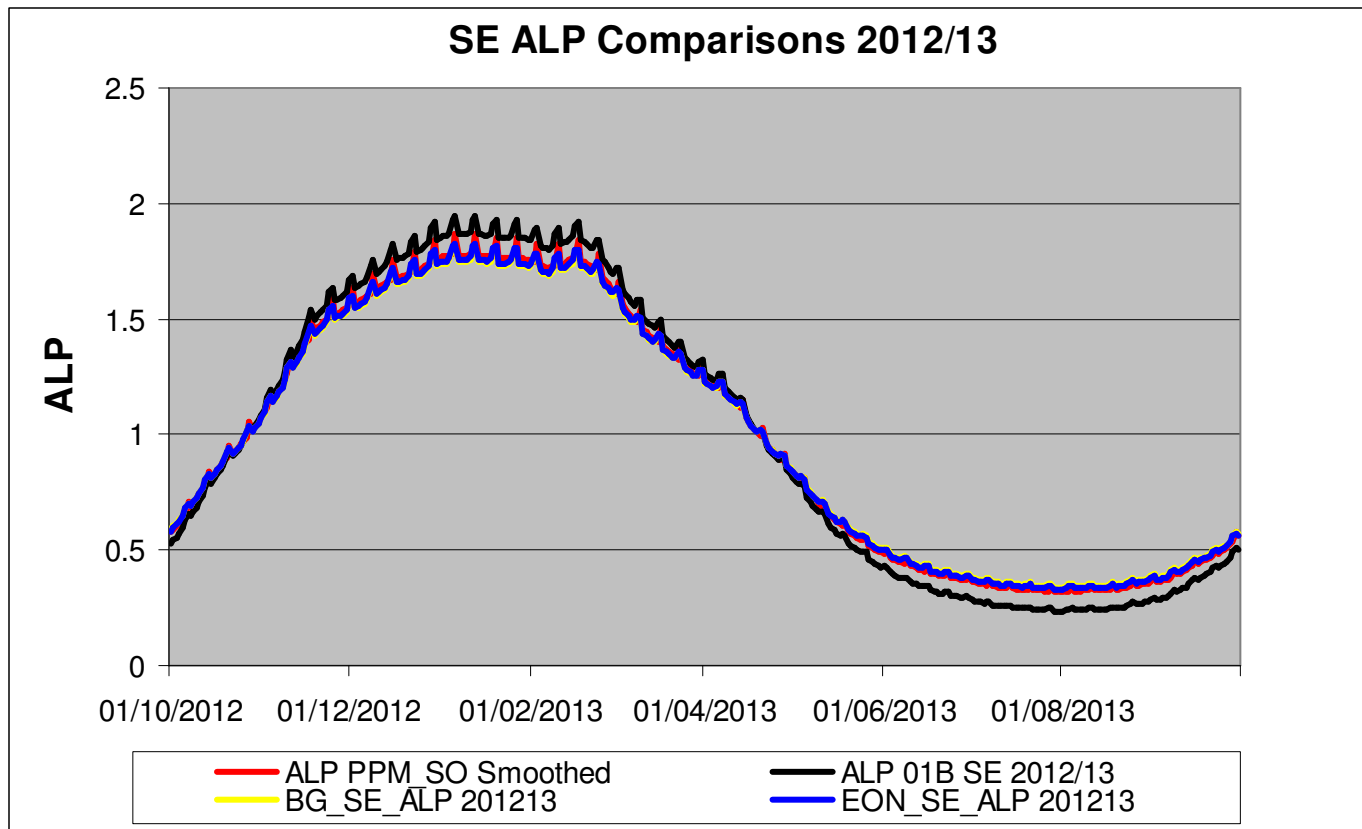

LDZ - SE – at least 50 reads - 2012/13

“ALP_PPM_SO_Smoothed” – is the original draft PPM profile for SO LDZ prepared for the MOD451 discussions?

Xserve

respect > commitment > teamwork