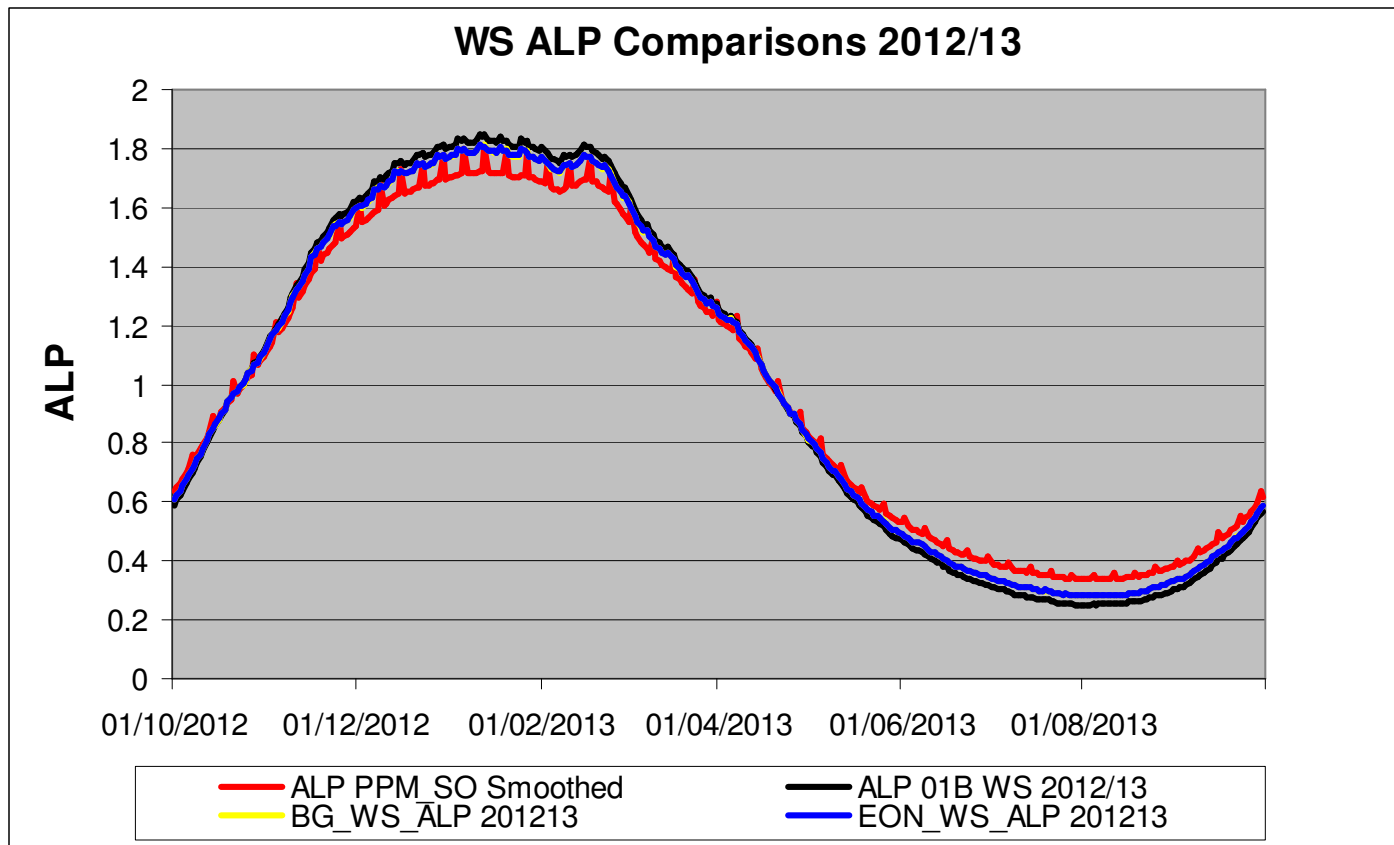

LDZ - WS – All Data - 2012/13

“ALP_PPM_SO_Smoothed” – is the original draft PPM profile for SO LDZ prepared for the MOD451 discussions?

Xserve

respect > commitment > teamwork