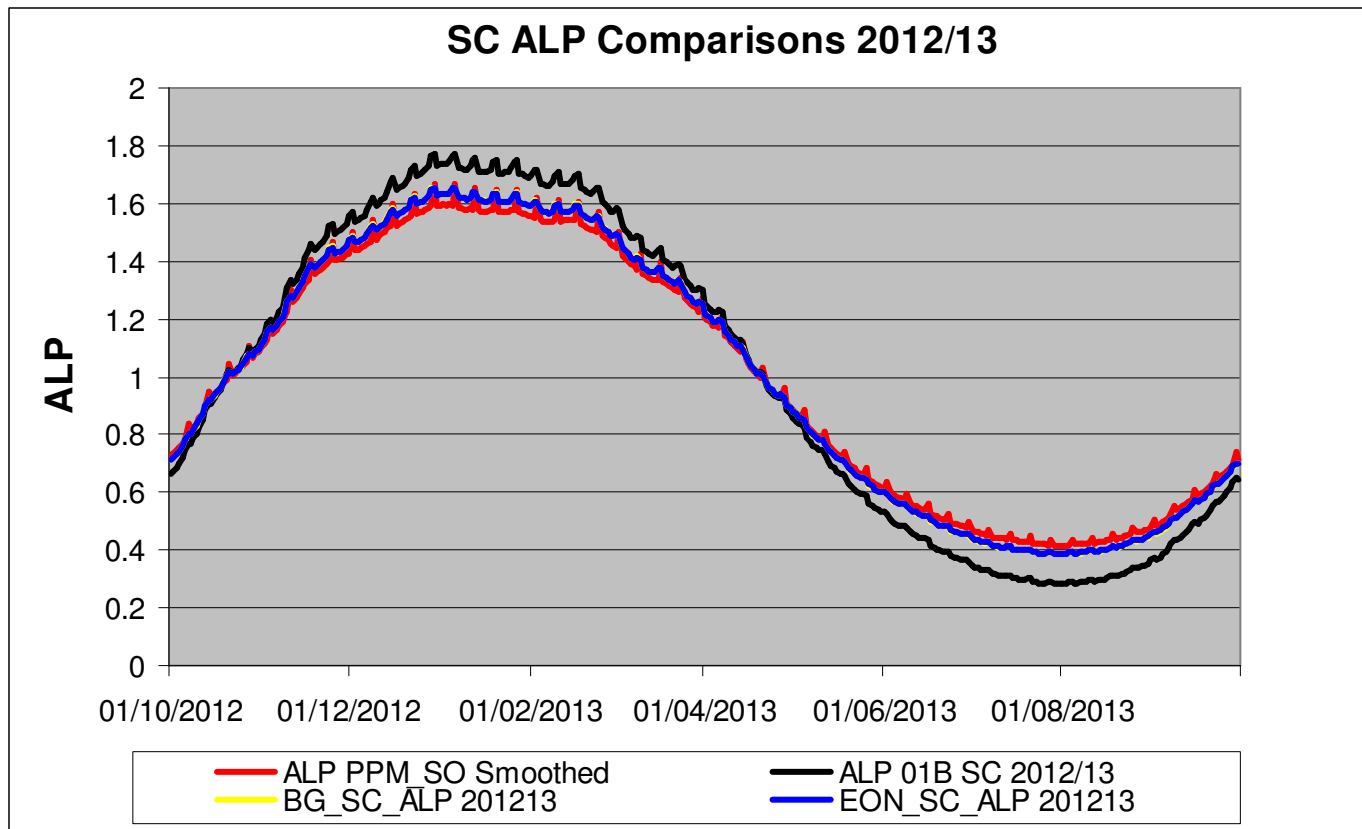

LDZ - SC – at least 50 reads - 2012/13

“ALP_PPM_SO_Smoothed” – is the original draft PPM profile for SO LDZ prepared for the MOD451 discussions?

Xserve

respect > commitment > teamwork