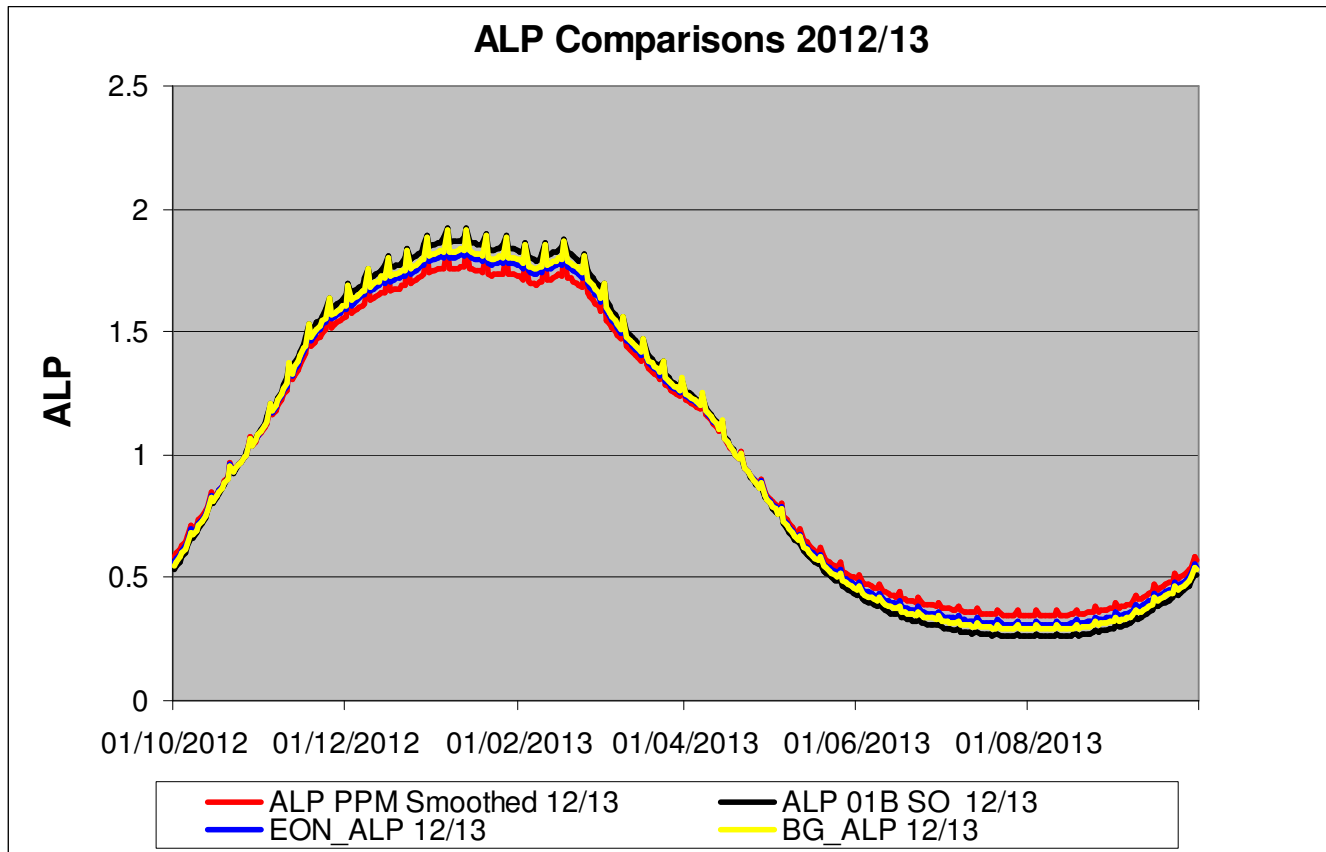

LDZ - SO - All Data - 2012/13

“ALP_PPM_SO_Smoothed” – is the original draft PPM profile for SO LDZ prepared for the MOD451 discussions?

Xserve

respect > commitment > teamwork