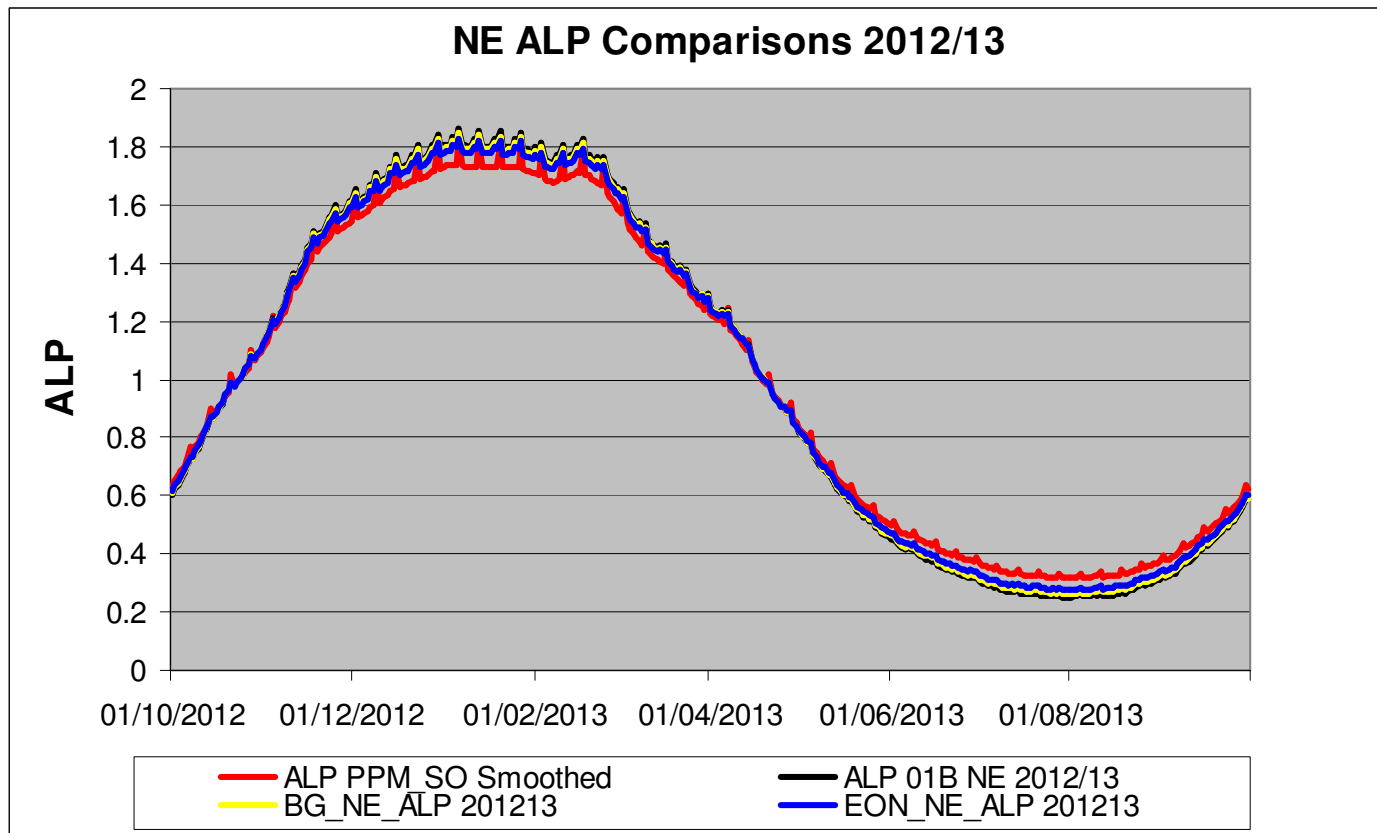

LDZ - NE - 2012/13

“ALP_PPM_SO_Smoothed” – is the original draft PPM profile for SO LDZ prepared for the MOD451 discussions?

Xserve

respect > commitment > teamwork