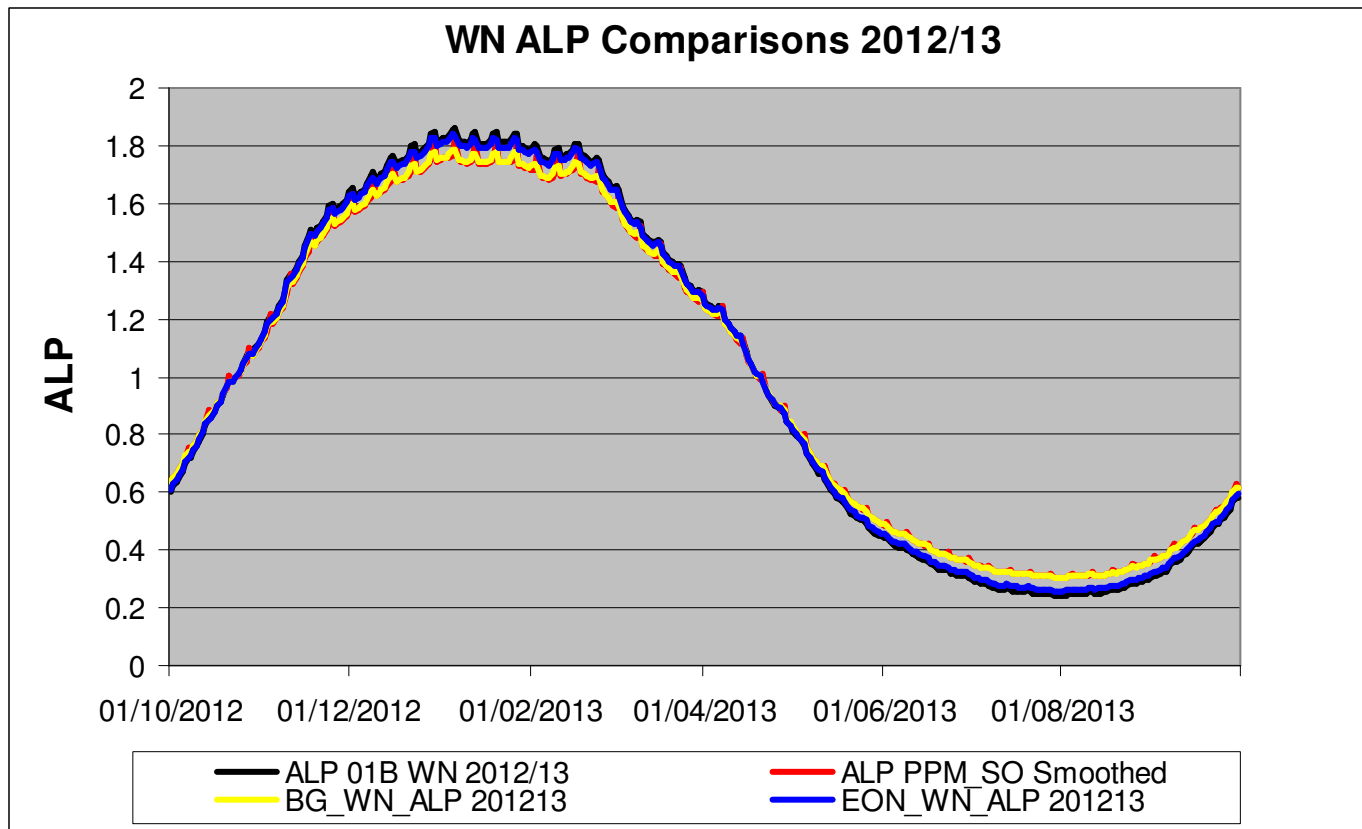

LDZ - WN – at least 50 reads - 2012/13

“ALP_PPM_SO_Smoothed” – is the original draft PPM profile for SO LDZ prepared for the MOD451 discussions?

Xserve

respect > commitment > teamwork