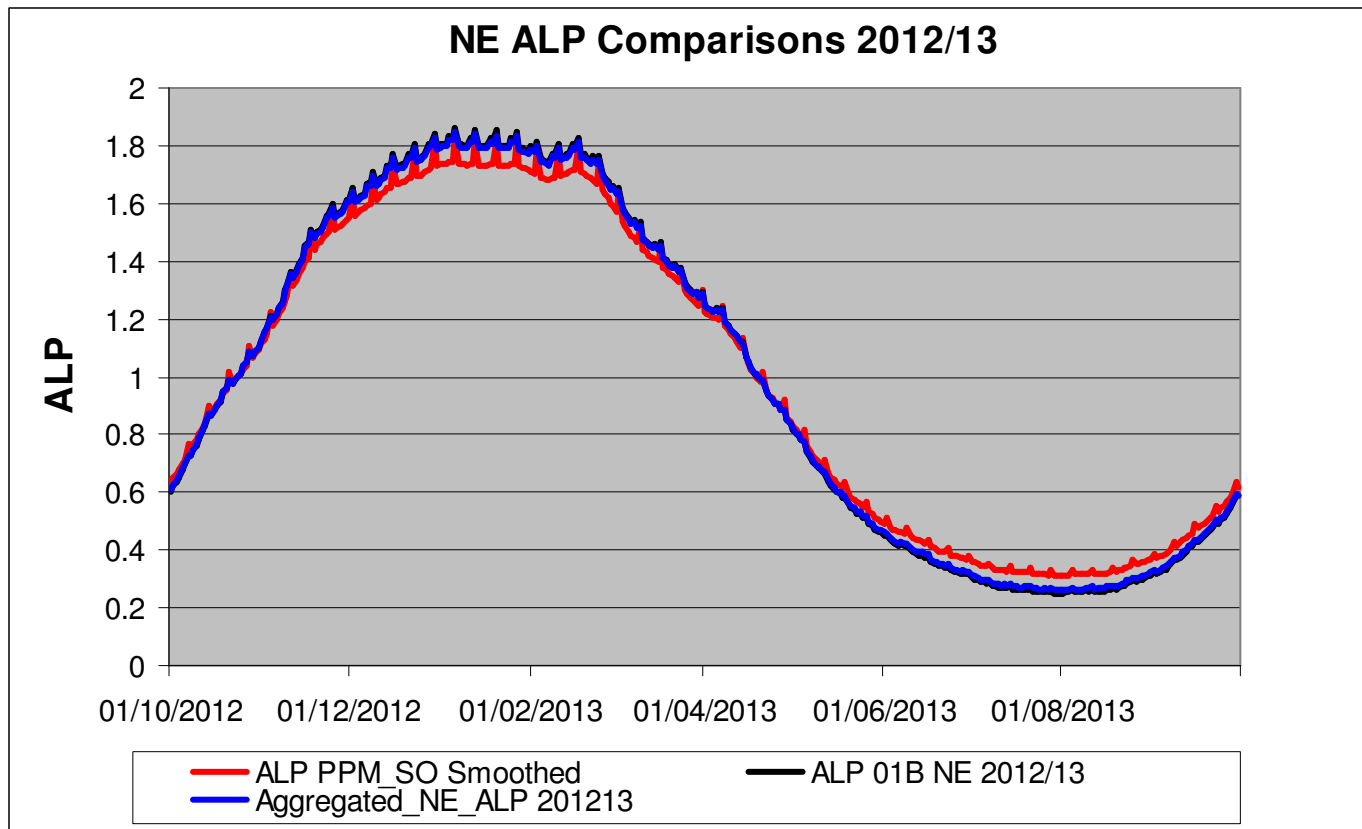

LDZ - NE - All Data - 2012/13

“ALP_PPM_SO_Smoothed” – is the original draft PPM profile for SO LDZ prepared for the MOD451 discussions?

Xserve

respect > commitment > teamwork