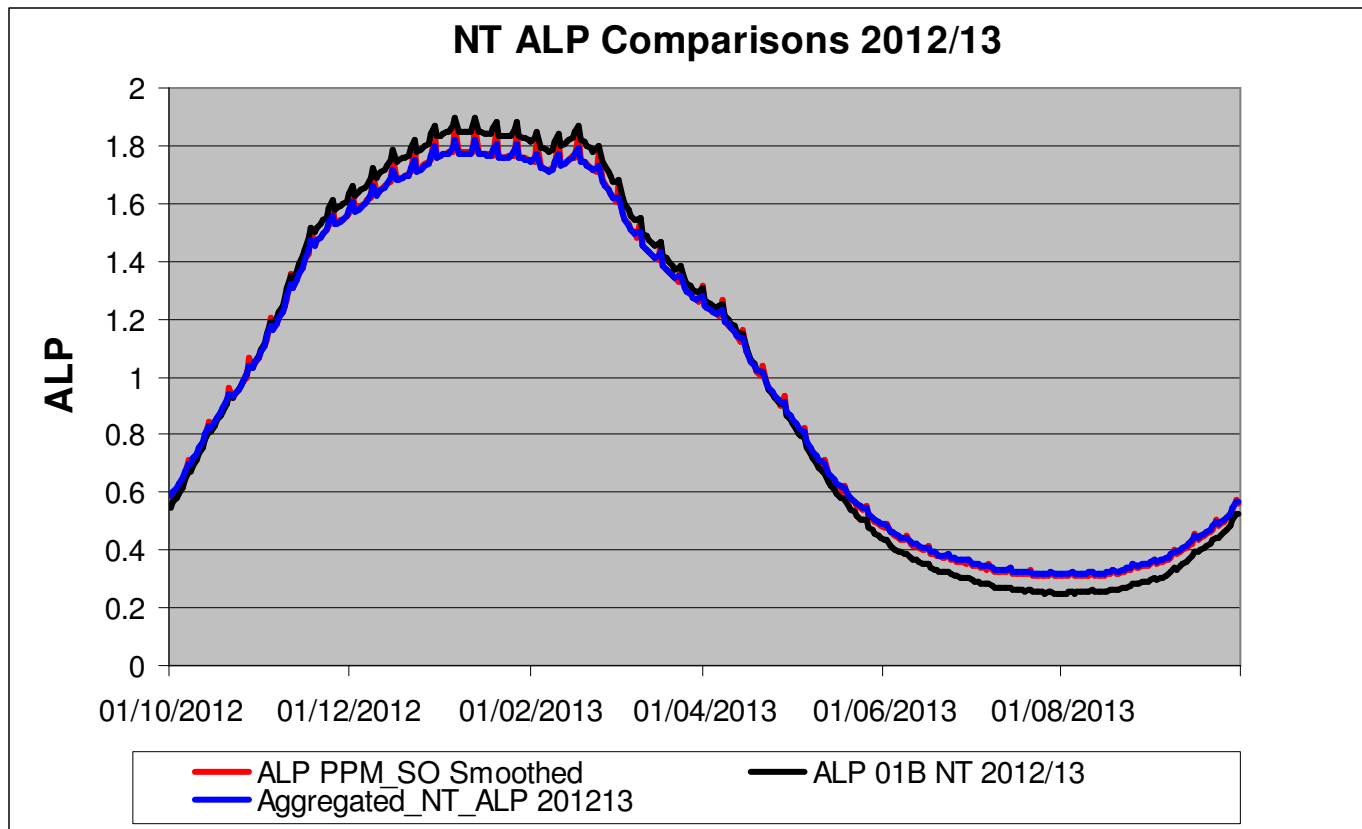

LDZ - SO – at least 50 reads - 2012/13

“ALP_PPM_SO_Smoothed” – is the original draft PPM profile for SO LDZ prepared for the MOD451 discussions?

Xserve

respect > commitment > teamwork

LDZ - NT – All Data - 2012/13