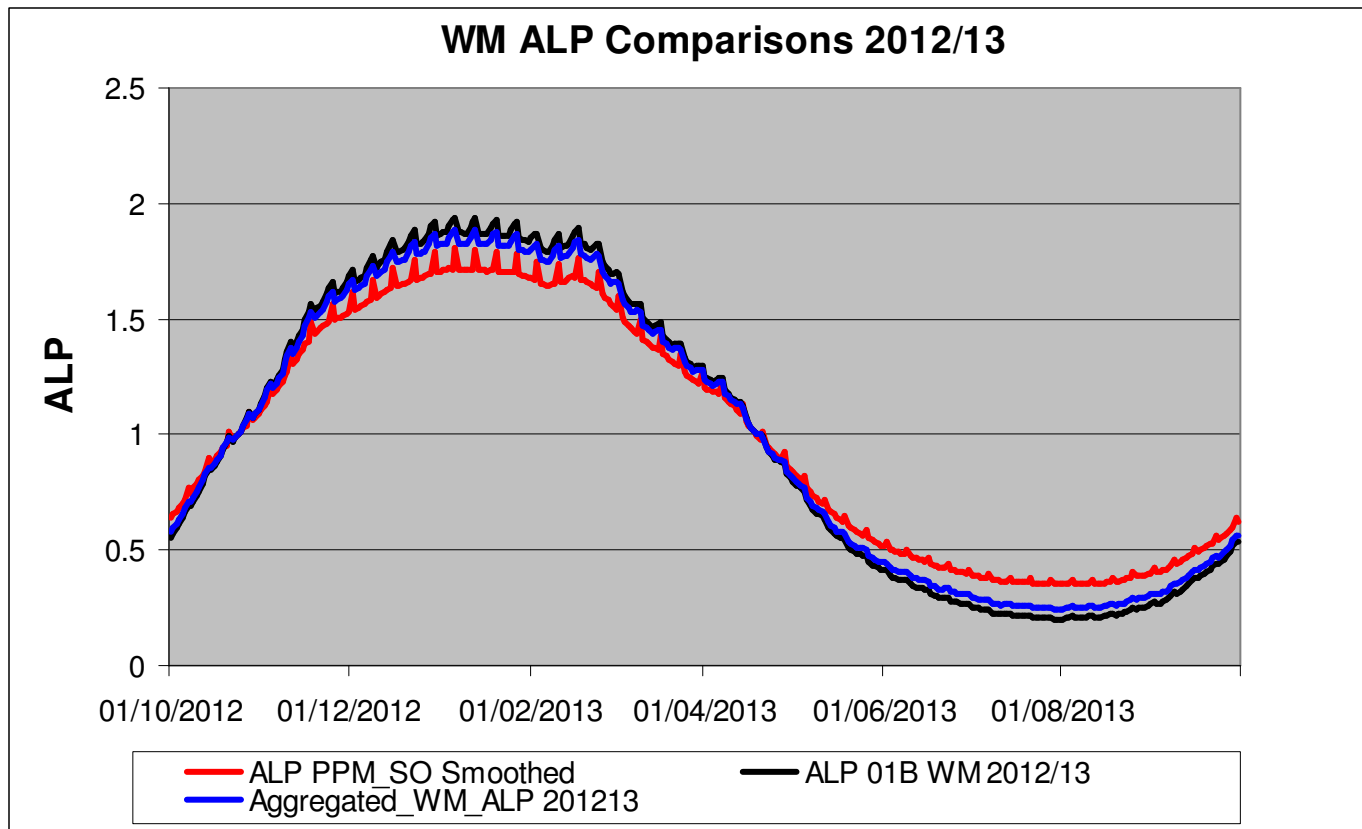

LDZ - SC – at least 50 reads - 2012/13

“ALP_PPM_SO_Smoothed” – is the original draft PPM profile for SO LDZ prepared for the MOD451 discussions?

Xserve

respect > commitment > teamwork

LDZ - WM - All Data - 2012/13