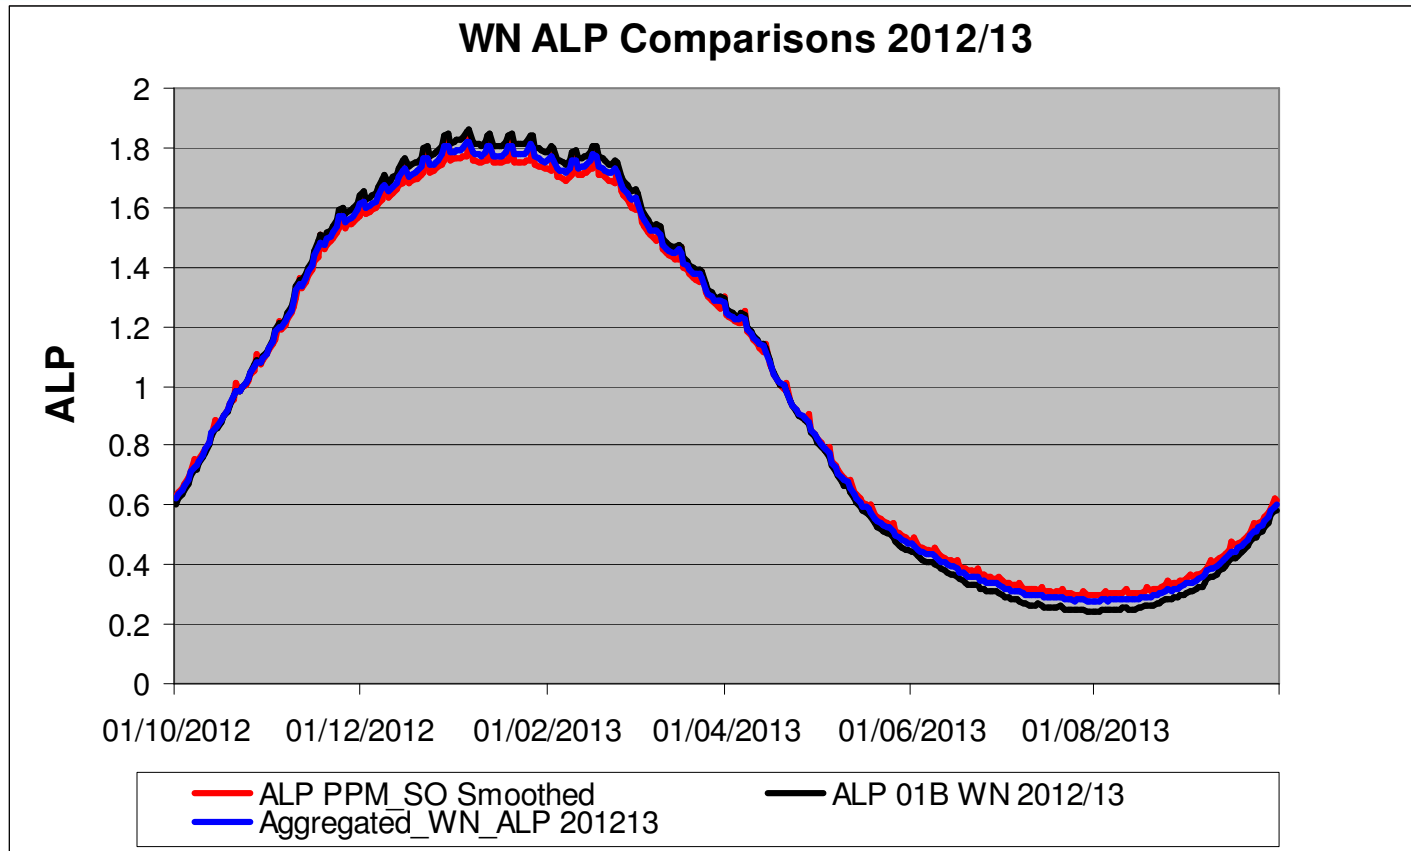

LDZ - WN – at least 50 reads - 2012/13

“ALP_PPM_SO_Smoothed” – is the original draft PPM profile for SO LDZ prepared for the MOD451 discussions?

Xserve

respect > commitment > teamwork