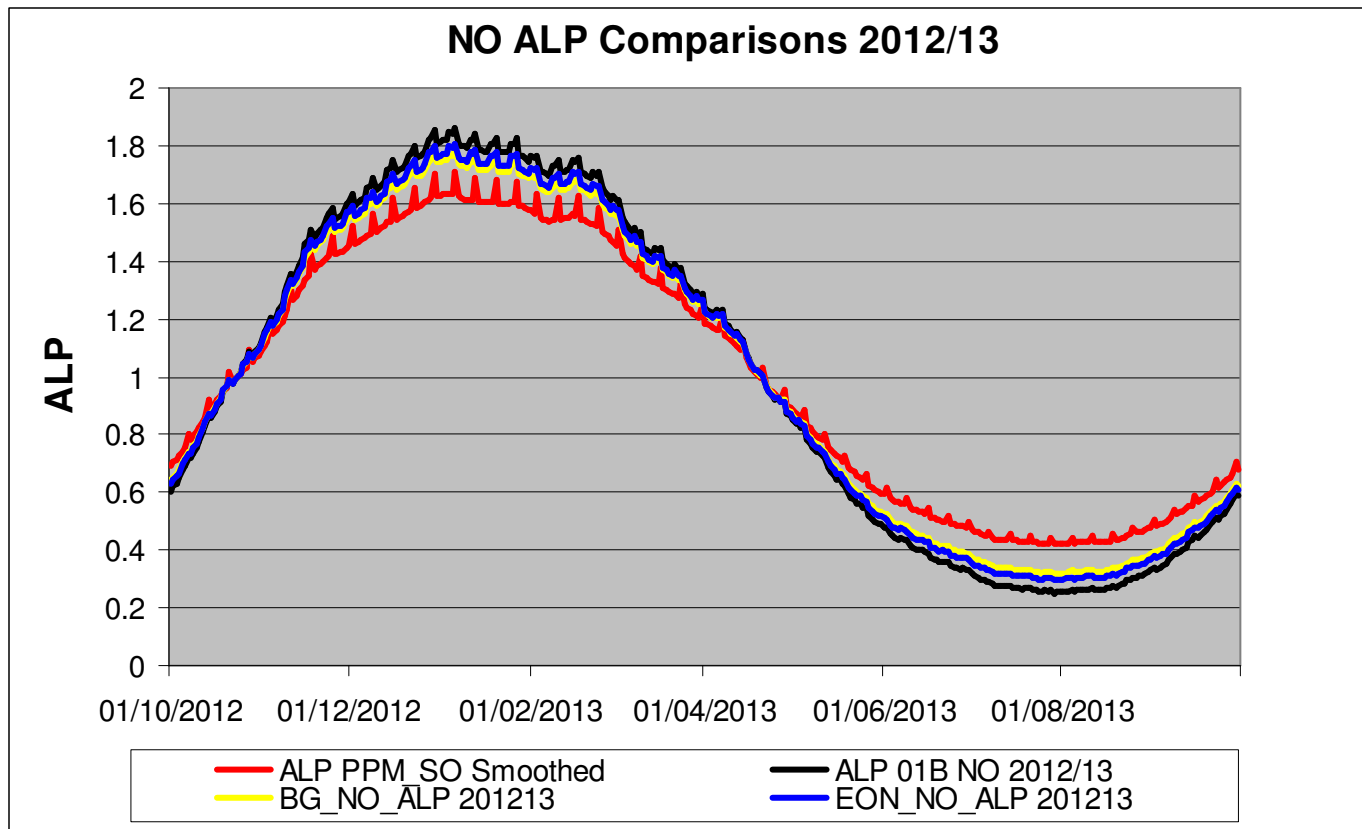

LDZ - NO – at least 50 reads - 2012/13

“ALP_PPM_SO_Smoothed” – is the original draft PPM profile for SO LDZ prepared for the MOD451 discussions?

Xserve

respect > commitment > teamwork