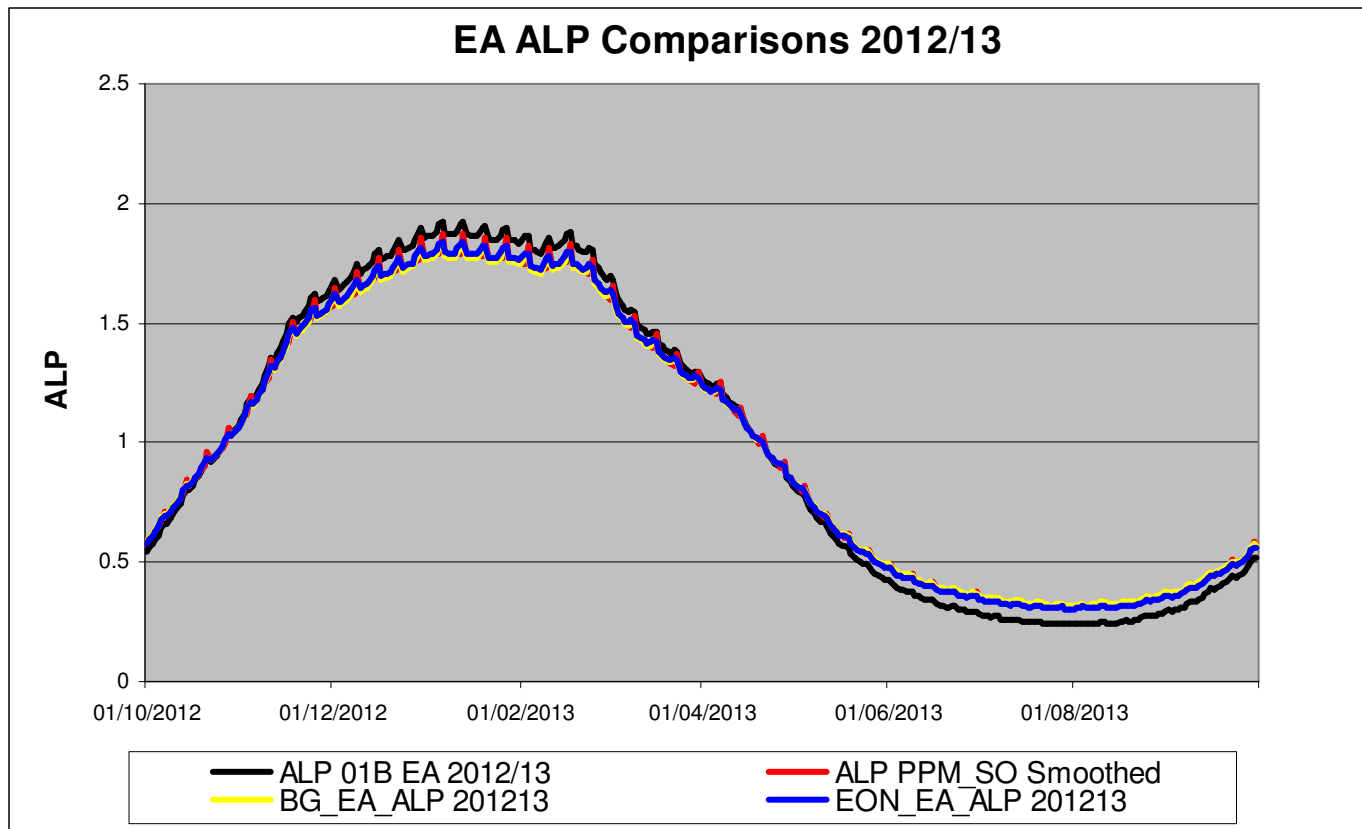

LDZ - EA – at least 50 reads - 2012/13

“ALP_PPM_SO_Smoothed” – is the original draft PPM profile for SO LDZ prepared for the MOD451 discussions?

Xserve

respect > commitment > teamwork

LDZ - EM – All Data - 2012/13