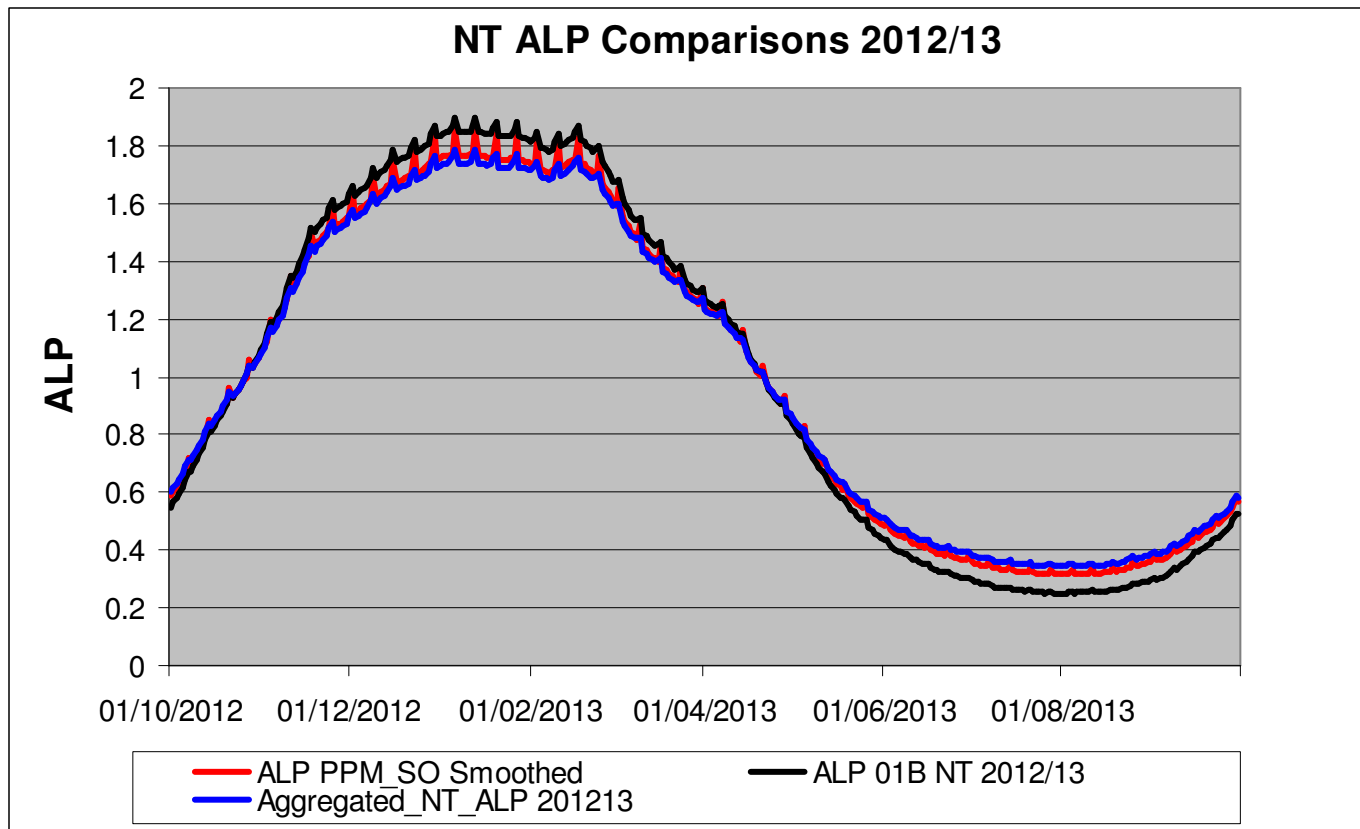

LDZ - NT – at least 50 reads - 2012/13

“ALP_PPM_SO_Smoothed” – is the original draft PPM profile for SO LDZ prepared for the MOD451 discussions?

Xserve

respect > commitment > teamwork