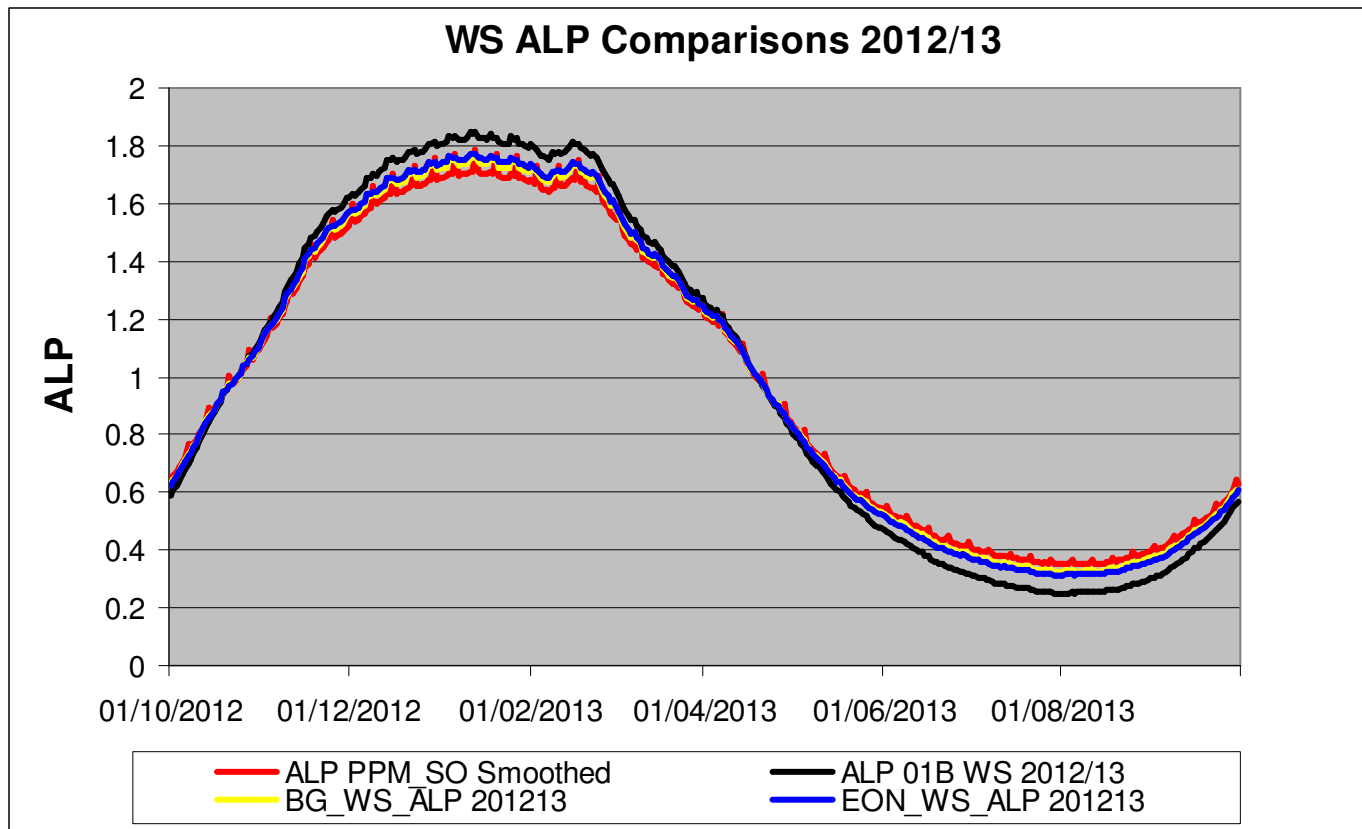

LDZ - WS – All Data - 2012/13

“ALP_PPM_SO_Smoothed” – is the original draft PPM profile for SO LDZ prepared for the MOD451 discussions?

Xserve

respect > commitment > teamwork

LDZ - WM – at least 50 reads - 2012/13