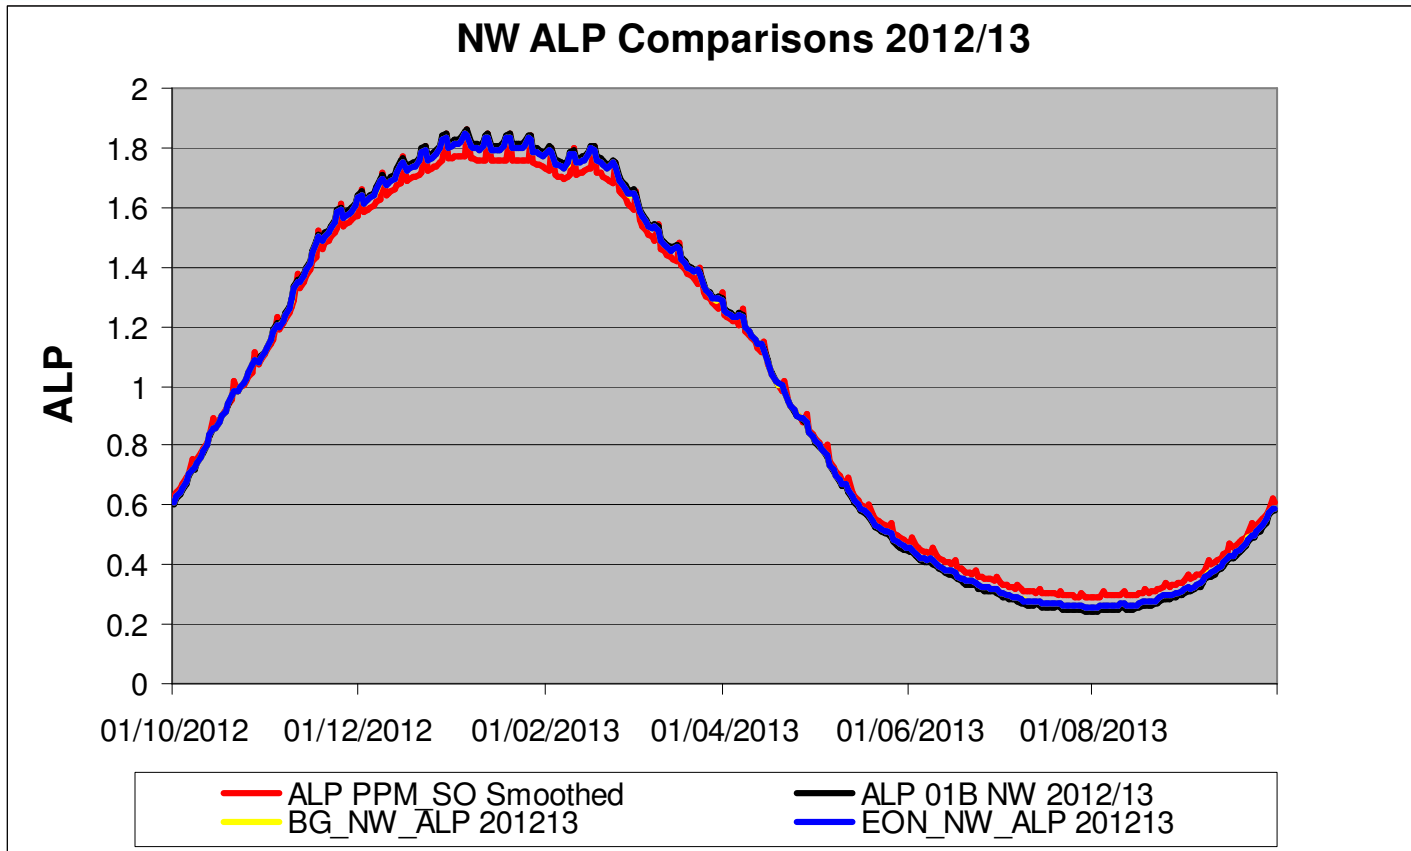

LDZ - NW – All Data - 2012/13

“ALP_PPM_SO_Smoothed” – is the original draft PPM profile for SO LDZ prepared for the MOD451 discussions?

Xserve

respect > commitment > teamwork