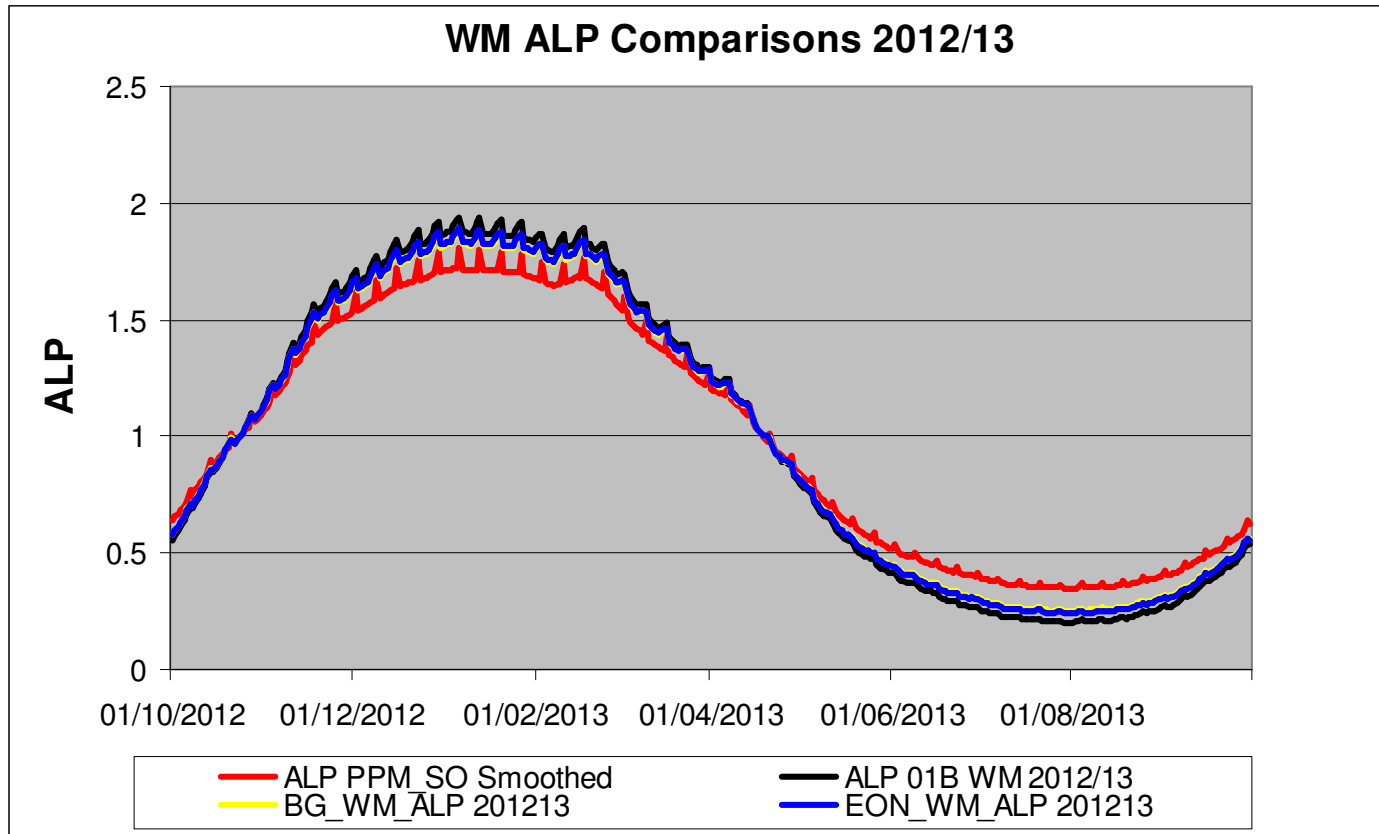

LDZ - SC – at least 50 reads - 2012/13

“ALP_PPM_SO_Smoothed” – is the original draft PPM profile for SO LDZ prepared for the MOD451 discussions?

Xserve

respect > commitment > teamwork

LDZ - WM – All Data - 2012/13