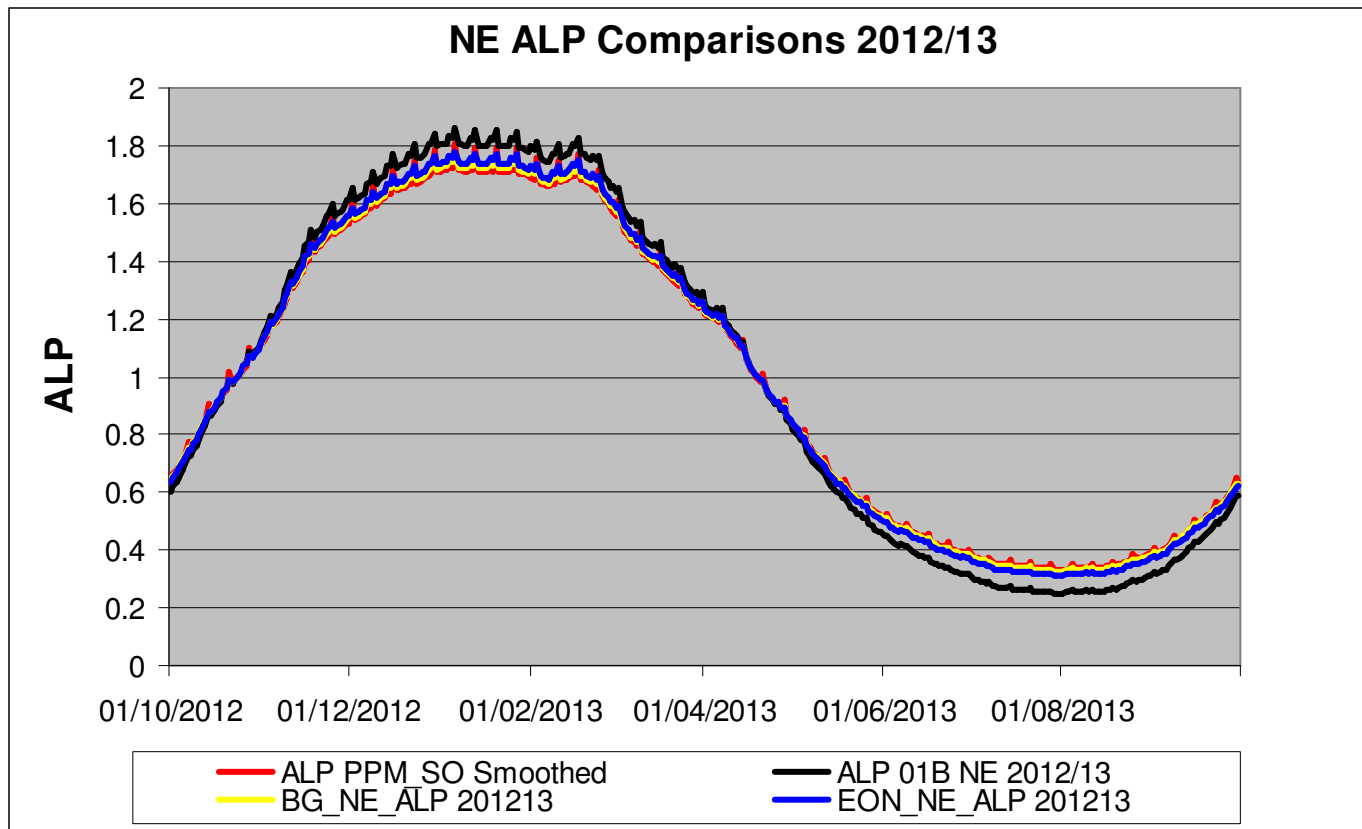

Xserve

respect > commitment > teamwork

LDZ - NE - 2012/13

“ALP_PPM_SO_Smoothed” – is the original draft PPM profile for SO LDZ prepared for the MOD451 discussions?

Xserve

respect > commitment > teamwork

LDZ - NE – at least 50 reads - 2012/13