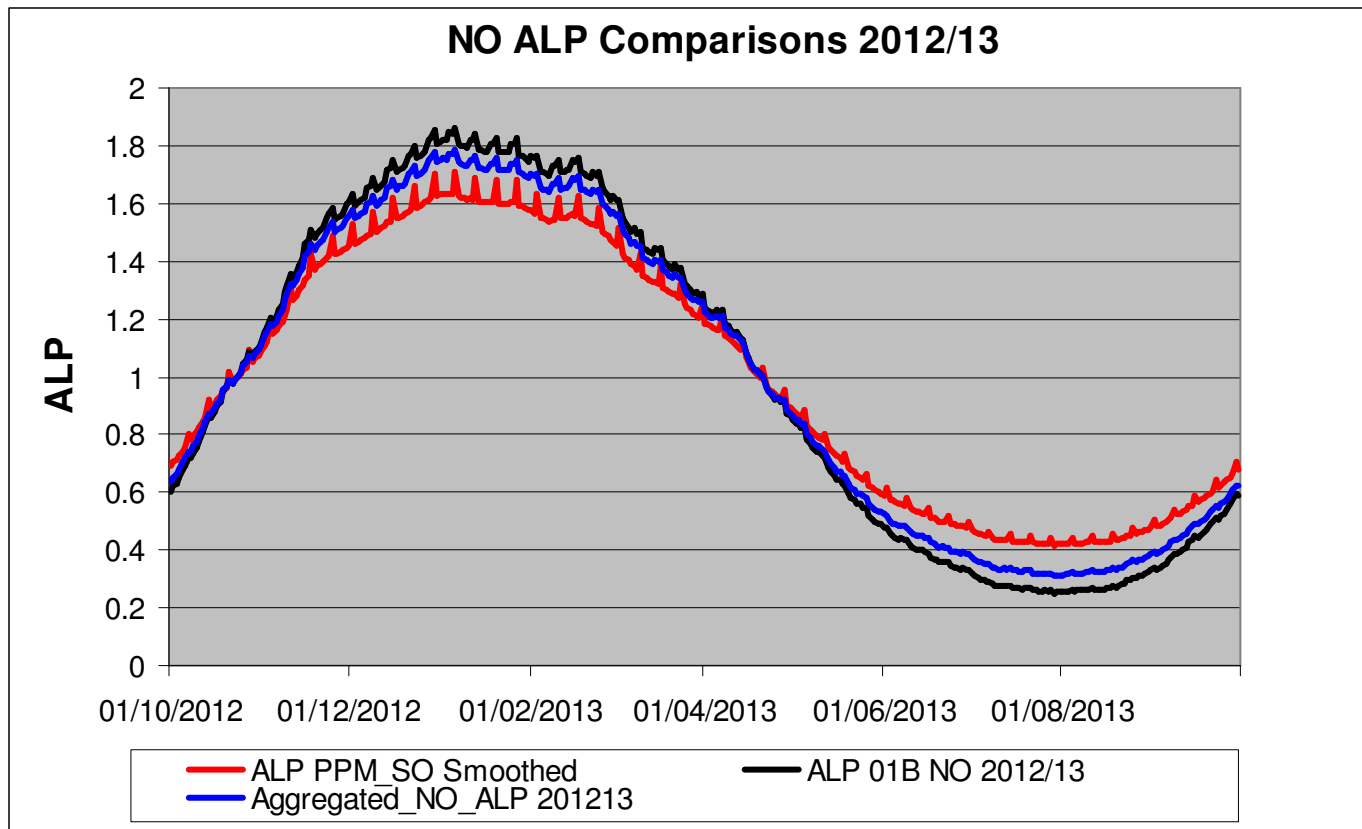

LDZ - NO – at least 50 reads - 2012/13

“ALP_PPM_SO_Smoothed” – is the original draft PPM profile for SO LDZ prepared for the MOD451 discussions?

Xserve

respect > commitment > teamwork