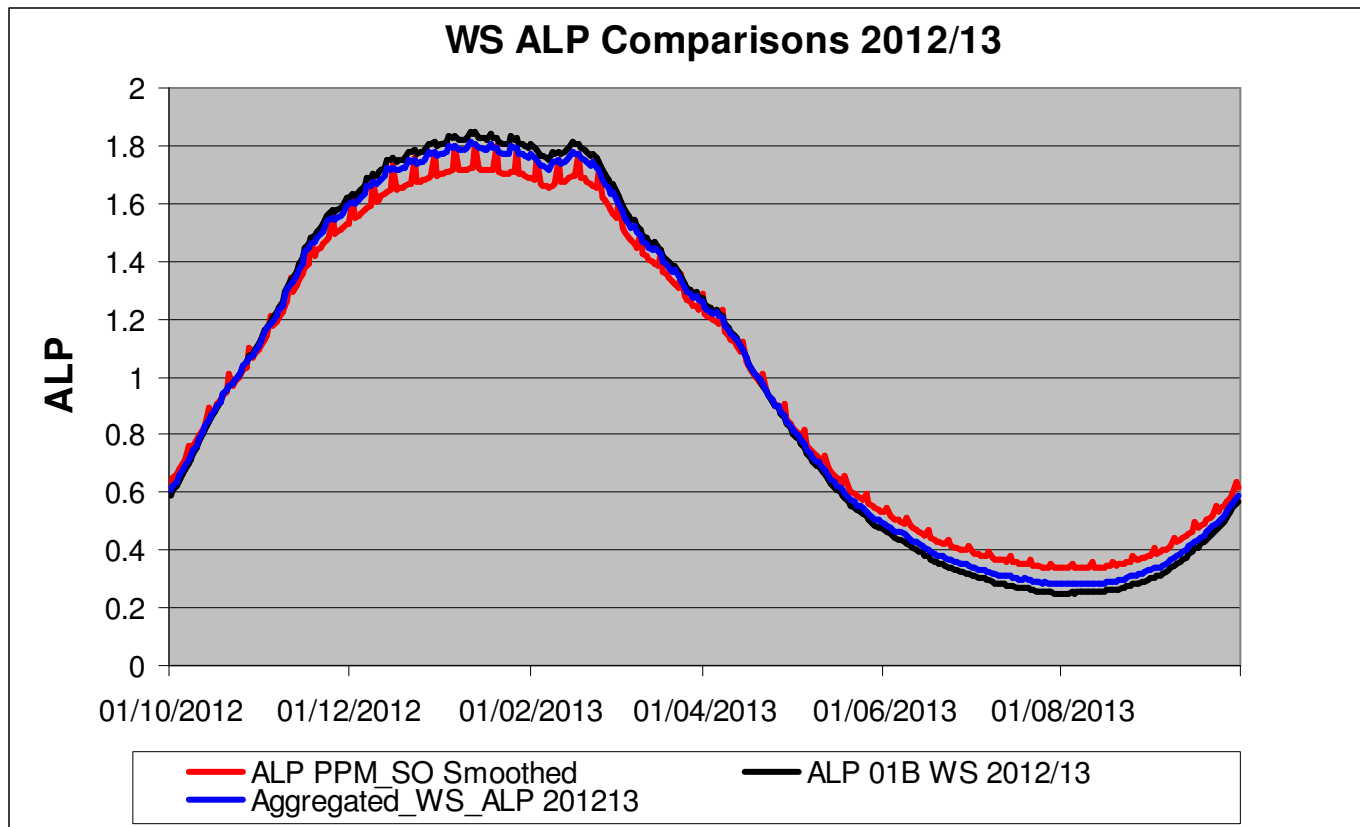

LDZ - WS - All Data - 2012/13

“ALP_PPM_SO_Smoothed” – is the original draft PPM profile for SO LDZ prepared for the MOD451 discussions?

Xserve

respect > commitment > teamwork