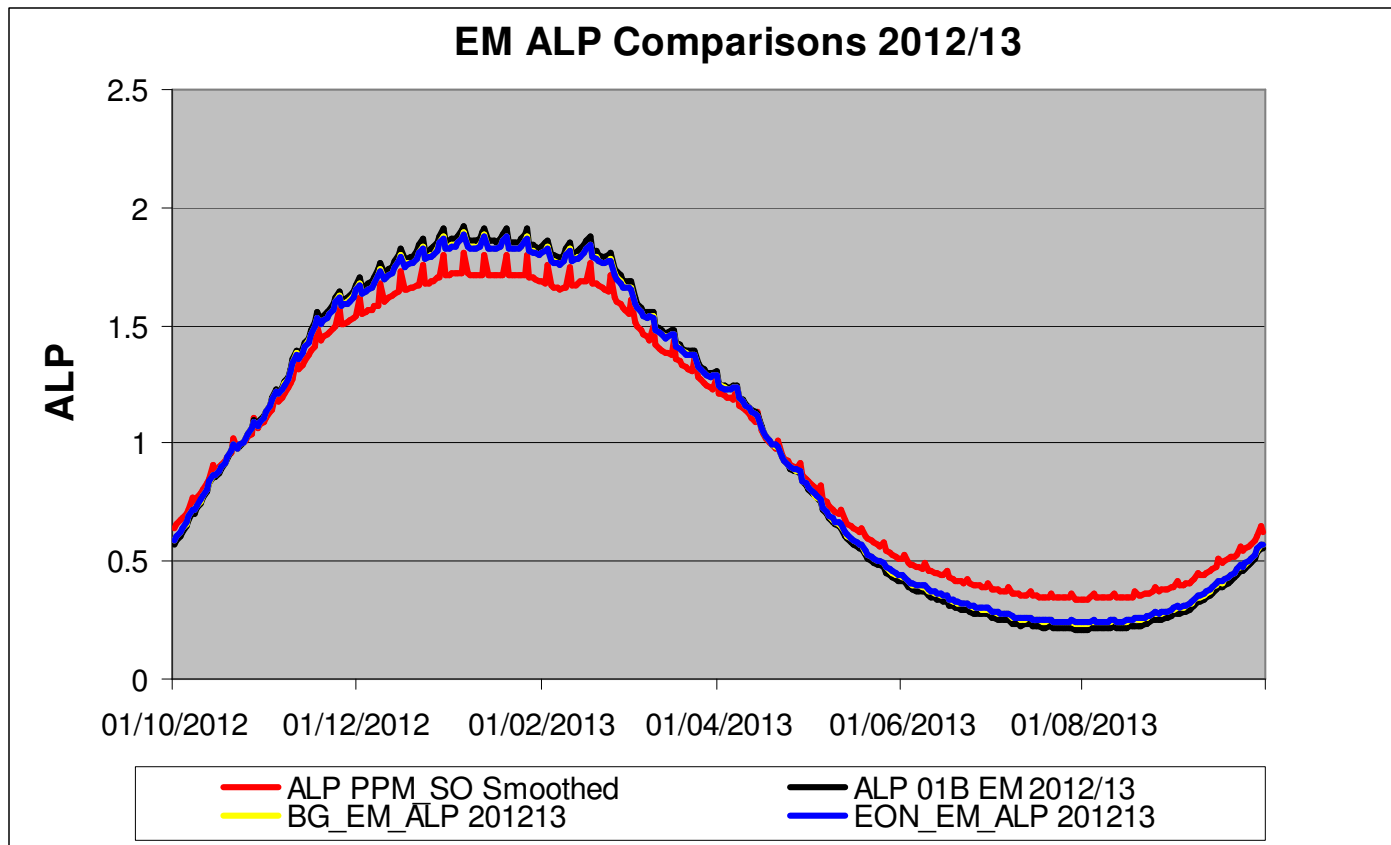

LDZ - EA – at least 50 reads - 2012/13

“ALP_PPM_SO_Smoothed” – is the original draft PPM profile for SO LDZ prepared for the MOD451 discussions?

Xserve

respect > commitment > teamwork

LDZ - EM – All Data - 2012/13