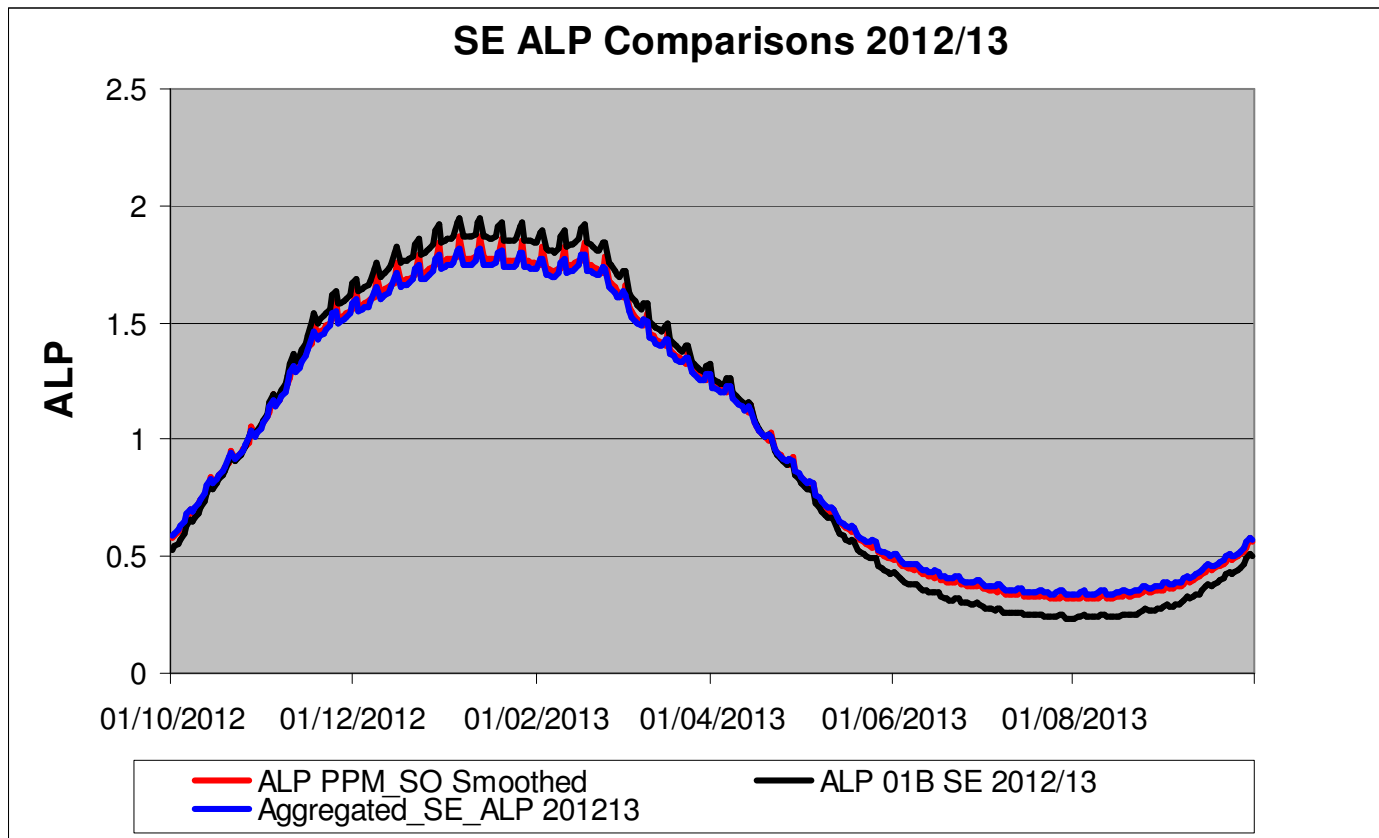

LDZ - SE – at least 50 reads - 2012/13

“ALP_PPM_SO_Smoothed” – is the original draft PPM profile for SO LDZ prepared for the MOD451 discussions?

Xserve

respect > commitment > teamwork