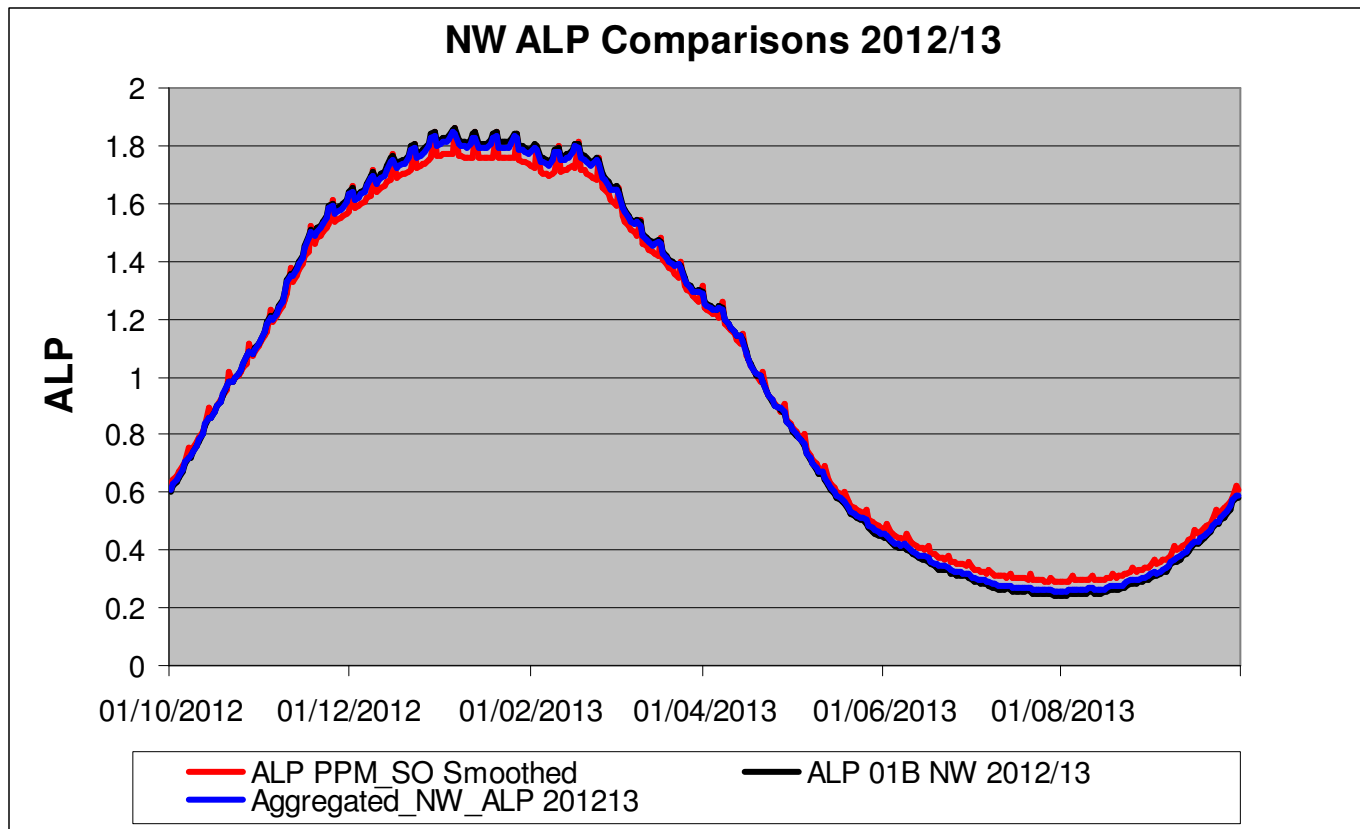

LDZ - NW - All Data - 2012/13

“ALP_PPM_SO_Smoothed” – is the original draft PPM profile for SO LDZ prepared for the MOD451 discussions?