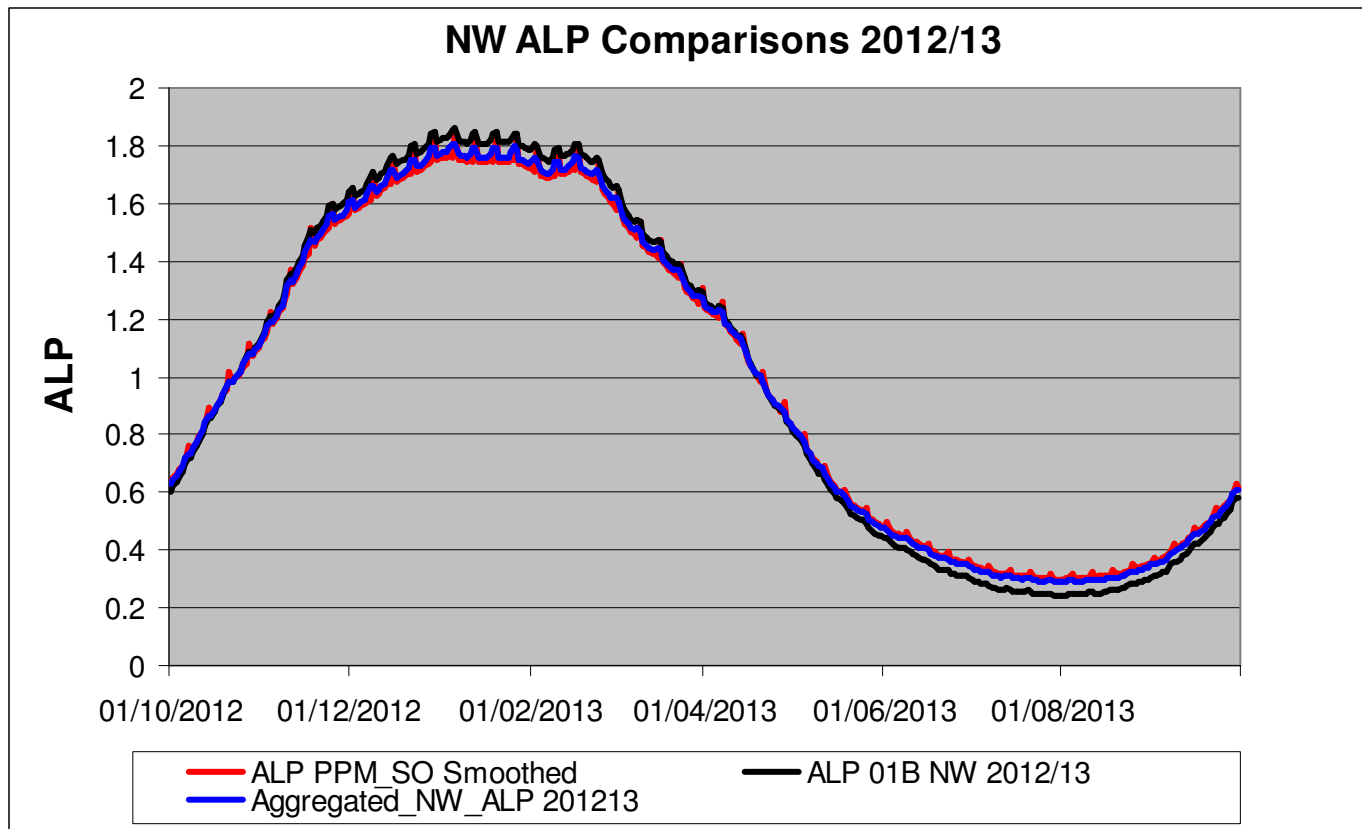

Xserve

respect > commitment > teamwork

LDZ - NW - All Data - 2012/13

“ALP_PPM_SO_Smoothed” – is the original draft PPM profile for SO LDZ prepared for the MOD451 discussions?

LDZ - NW – at least 50 reads - 2012/13