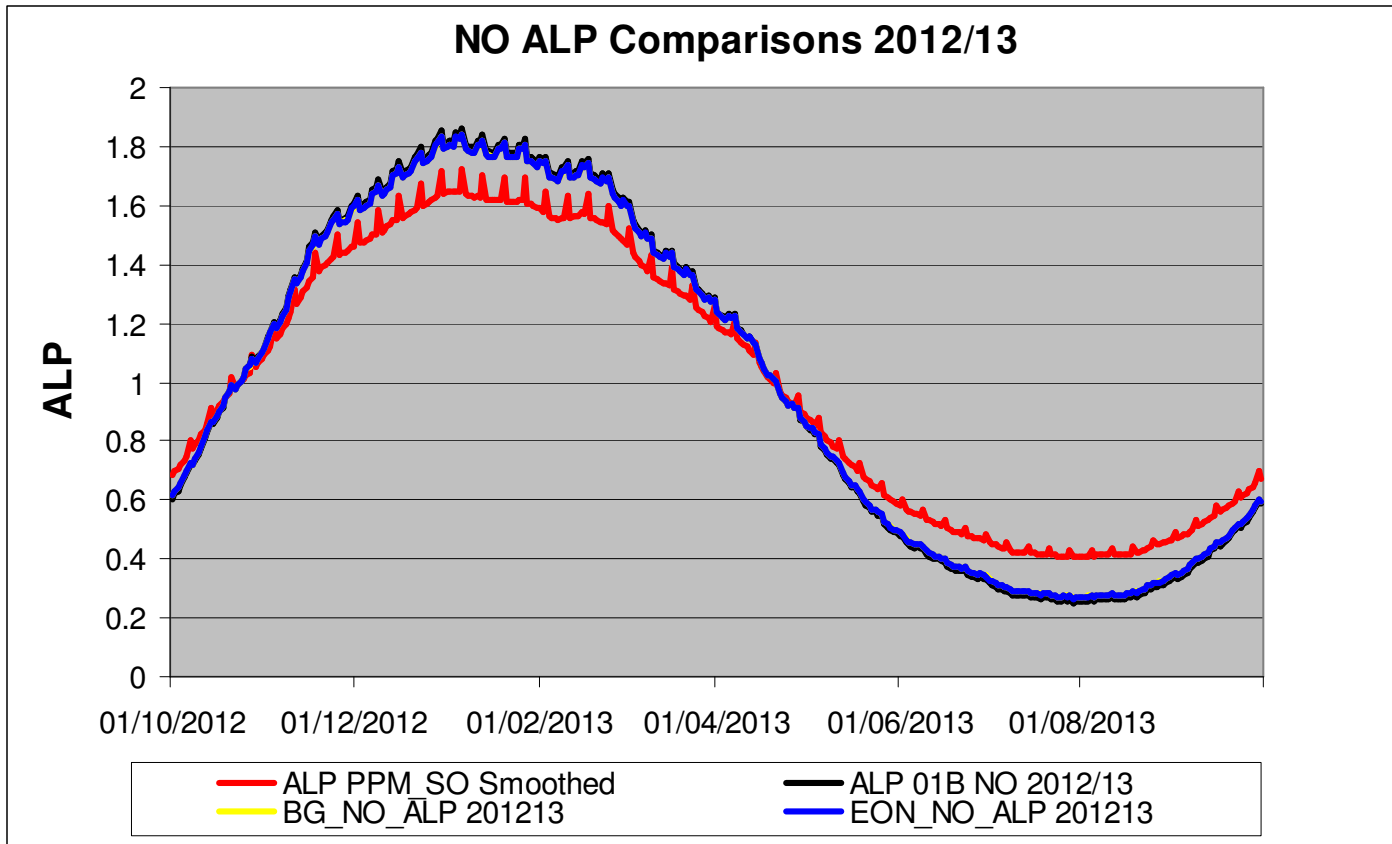

LDZ - NO – All Data - 2012/13

“ALP_PPM_SO_Smoothed” – is the original draft PPM profile for SO LDZ prepared for the MOD451 discussions?

Xserve

respect > commitment > teamwork