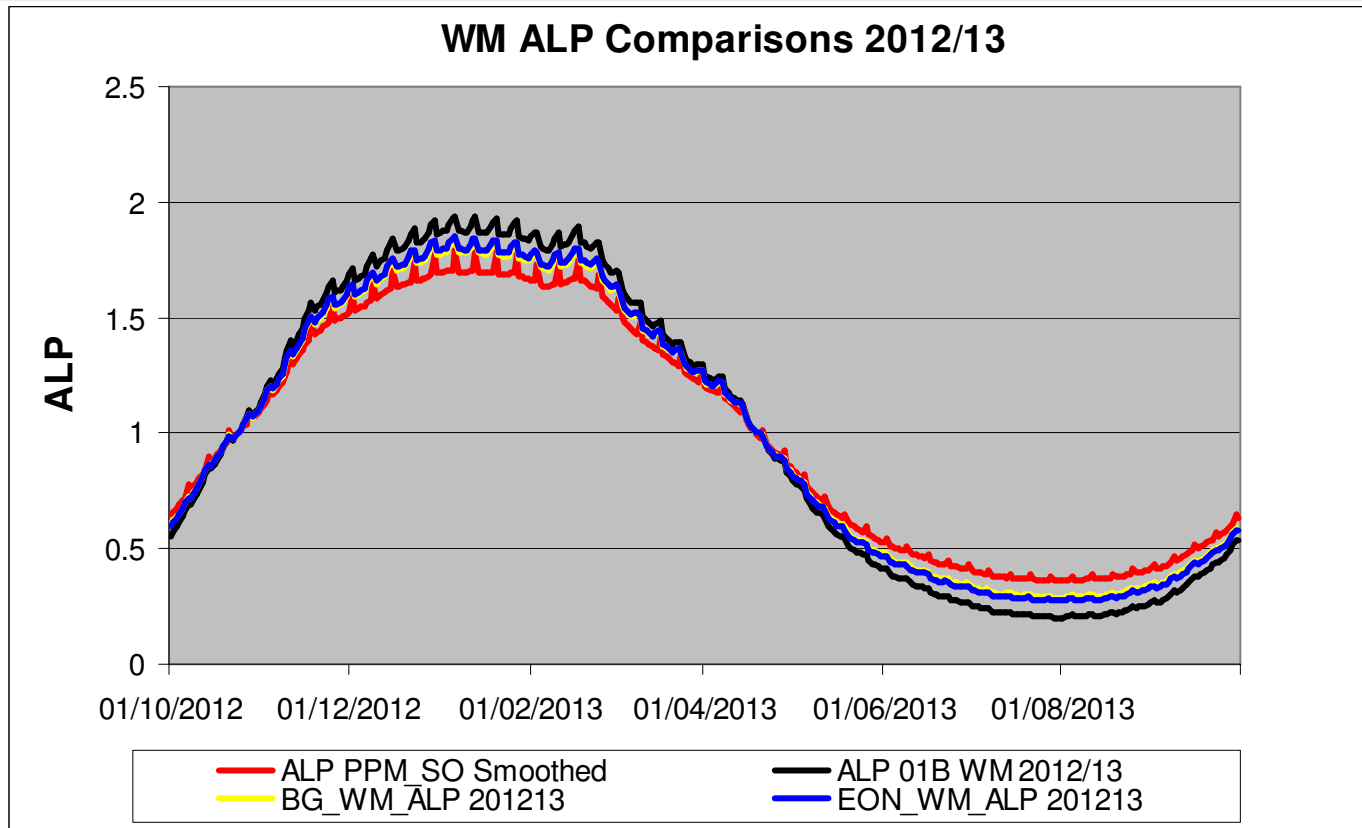

LDZ - WM – at least 50 reads - 2012/13

“ALP_PPM_SO_Smoothed” – is the original draft PPM profile for SO LDZ prepared for the MOD451 discussions?

Xserve

respect > commitment > teamwork