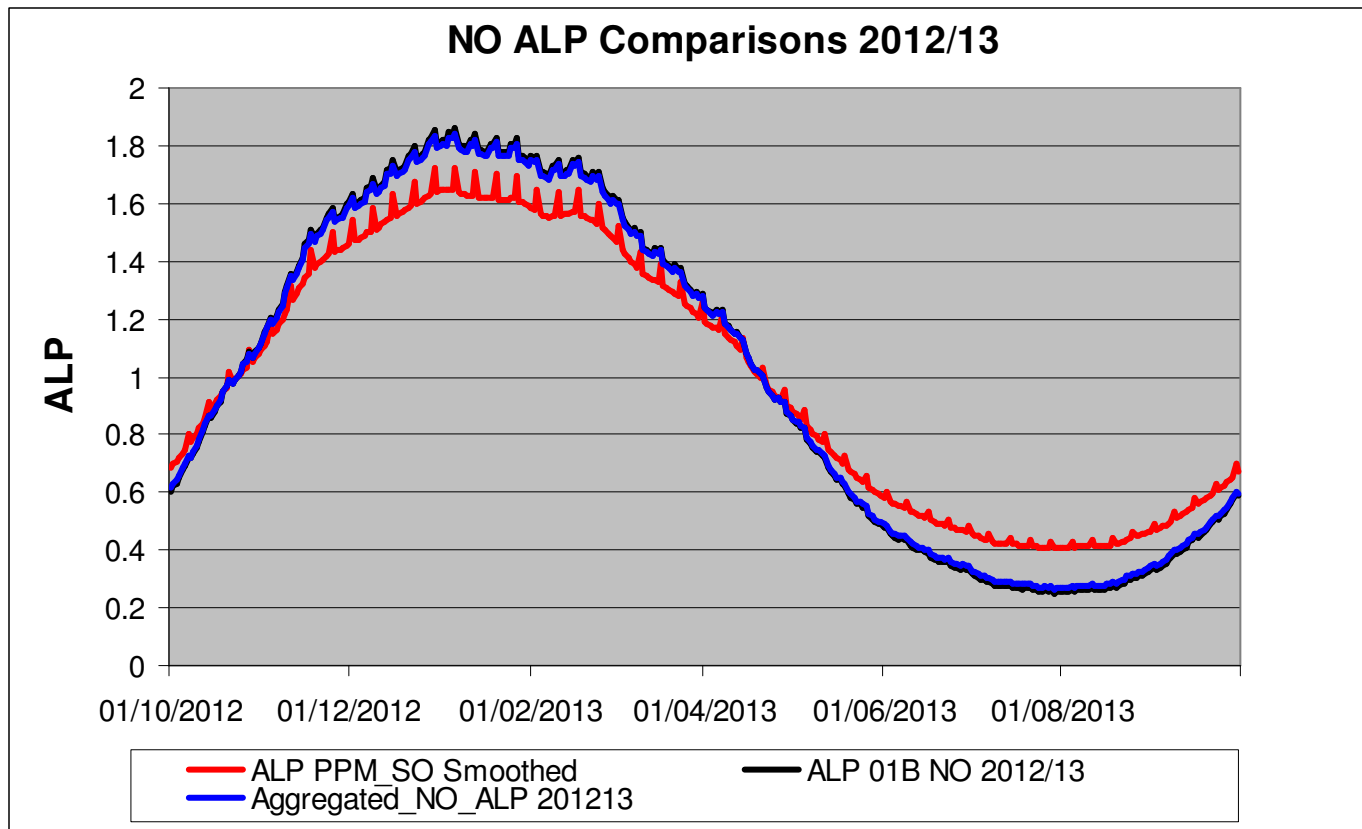

LDZ - NE – at least 50 reads - 2012/13

“ALP_PPM_SO_Smoothed” – is the original draft PPM profile for SO LDZ prepared for the MOD451 discussions?

Xserve

respect > commitment > teamwork

LDZ - NO - All Data - 2012/13