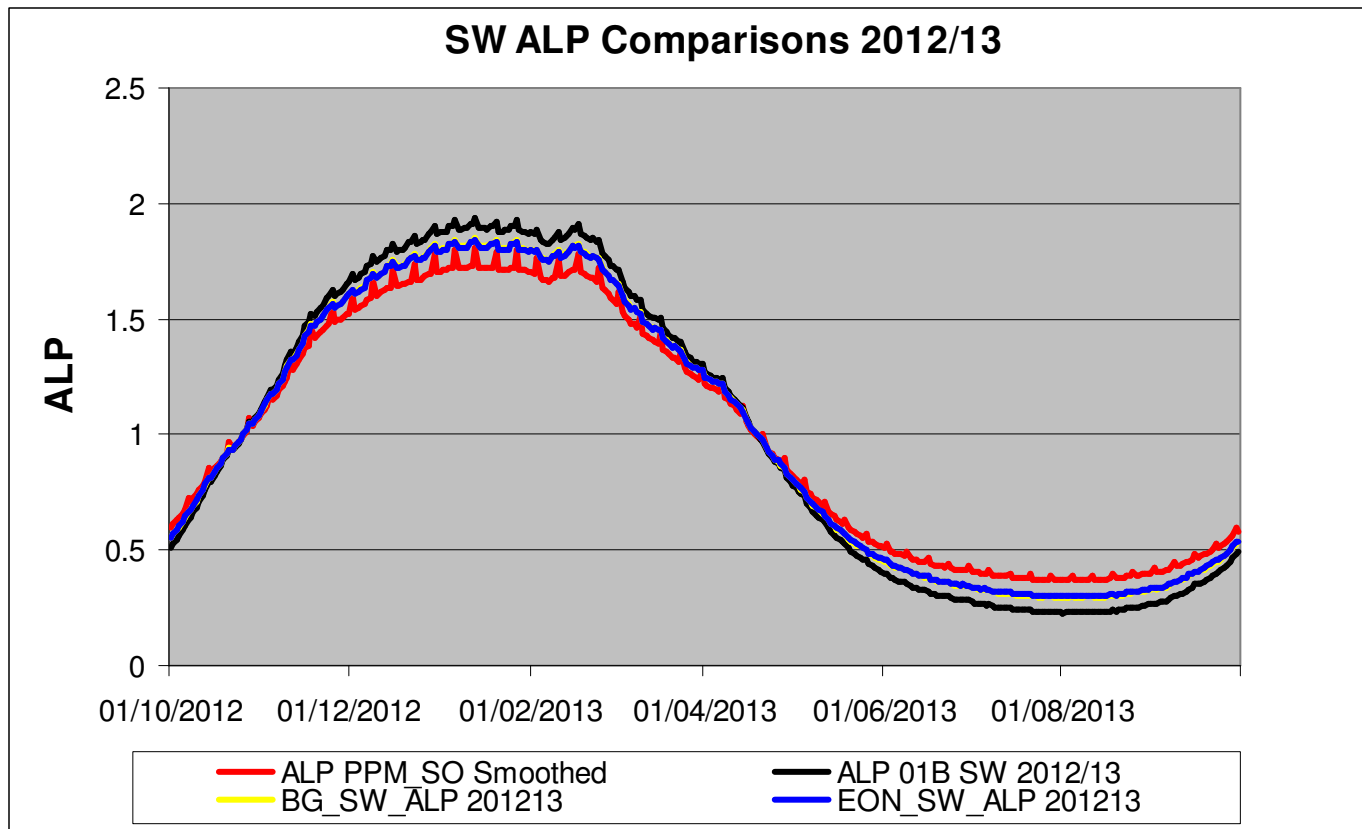

LDZ - SW – All Data - 2012/13

“ALP_PPM_SO_Smoothed” – is the original draft PPM profile for SO LDZ prepared for the MOD451 discussions?

Xserve

respect > commitment > teamwork

LDZ - SW – at least 50 reads - 2012/13