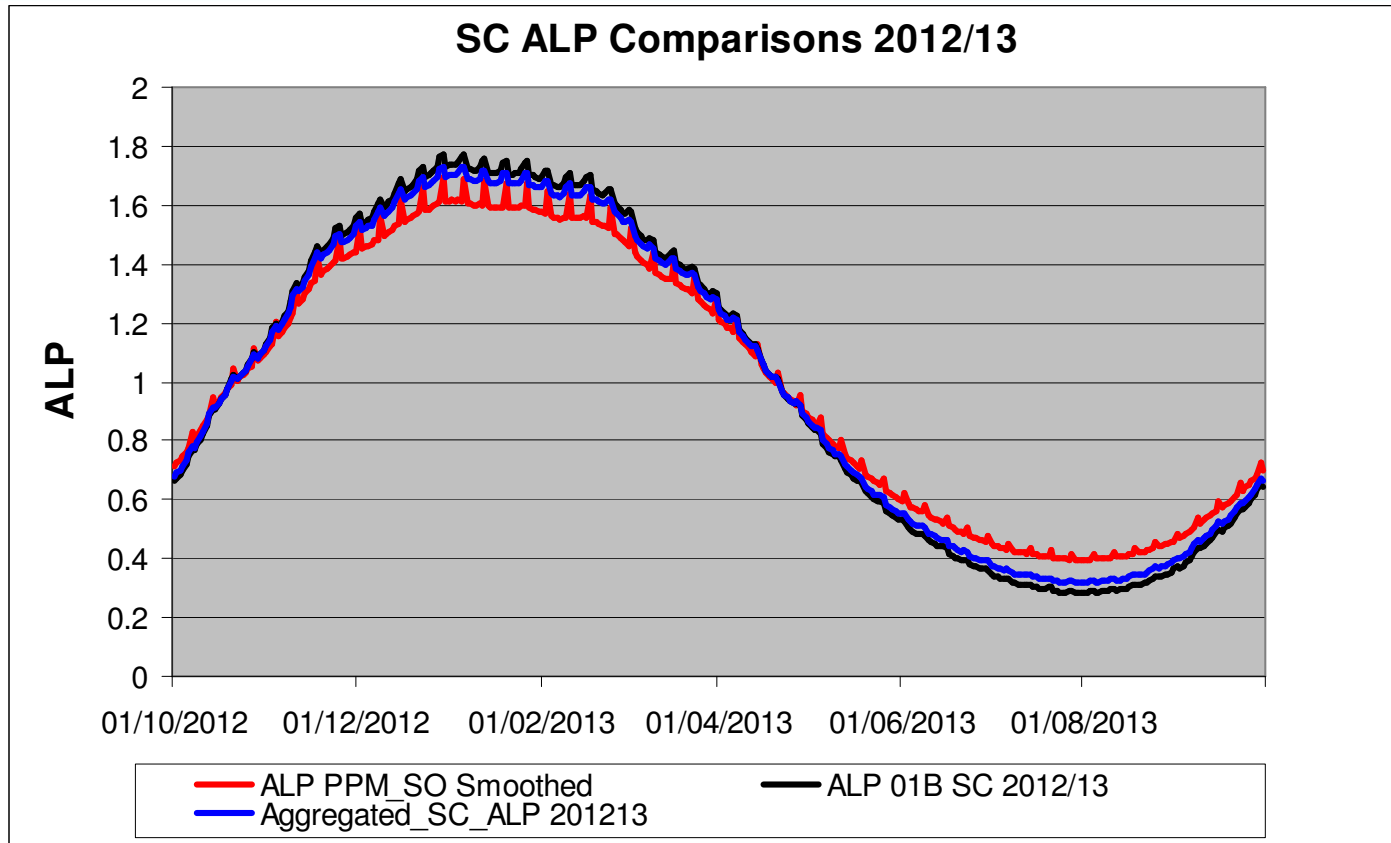

LDZ - SC - All Data - 2012/13

“ALP_PPM_SO_Smoothed” – is the original draft PPM profile for SO LDZ prepared for the MOD451 discussions?

Xserve

respect > commitment > teamwork