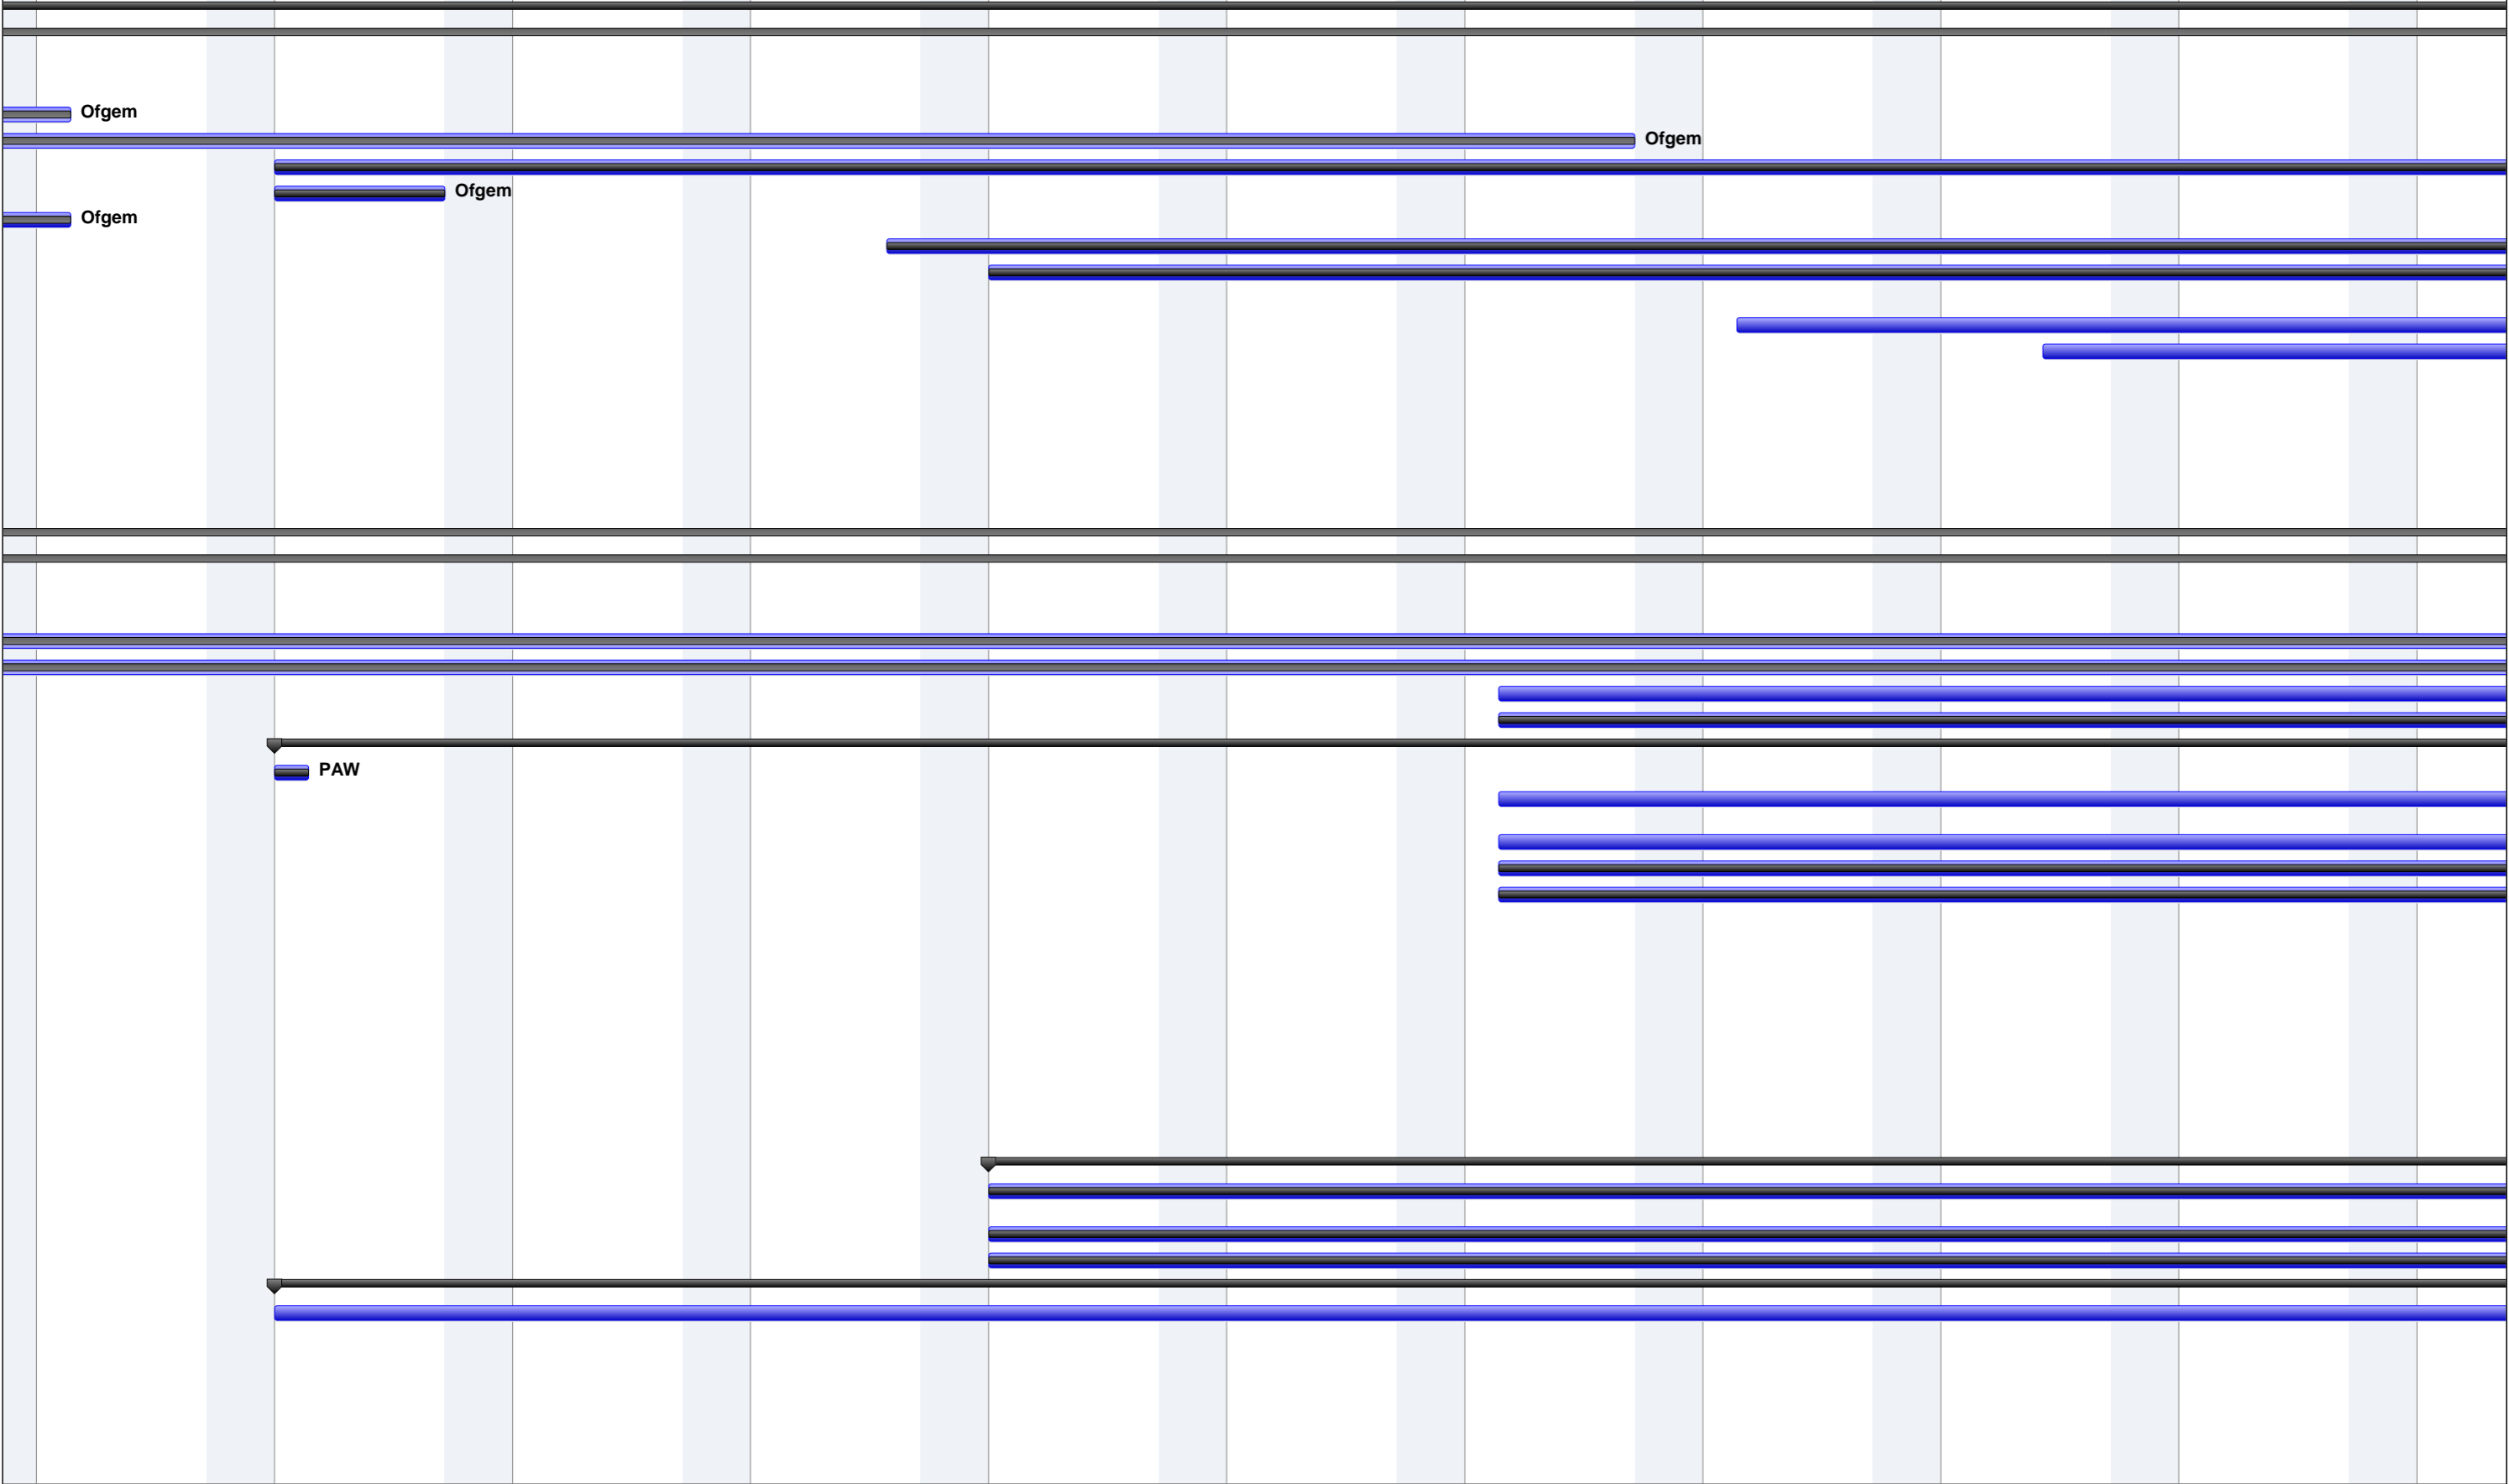

04 Nov '13 11 Nov '13 18 Nov '13 25 Nov '13 02 Dec '13 09 Dec '13 16 Dec '13 23 Dec '13 30 Dec '13 06 Jan '14 13 Jan '14

Project: Performance Assurance Plan
Date: Fri 26/09/14

Task		Project Summary		Inactive Milestone		Manual Summary Rollup		Progress	
Split		External Tasks		Inactive Summary		Manual Summary		Deadline	
Milestone		External Milestone		Manual Task		Start-only			
Summary		Inactive Task		Duration-only		Finish-only