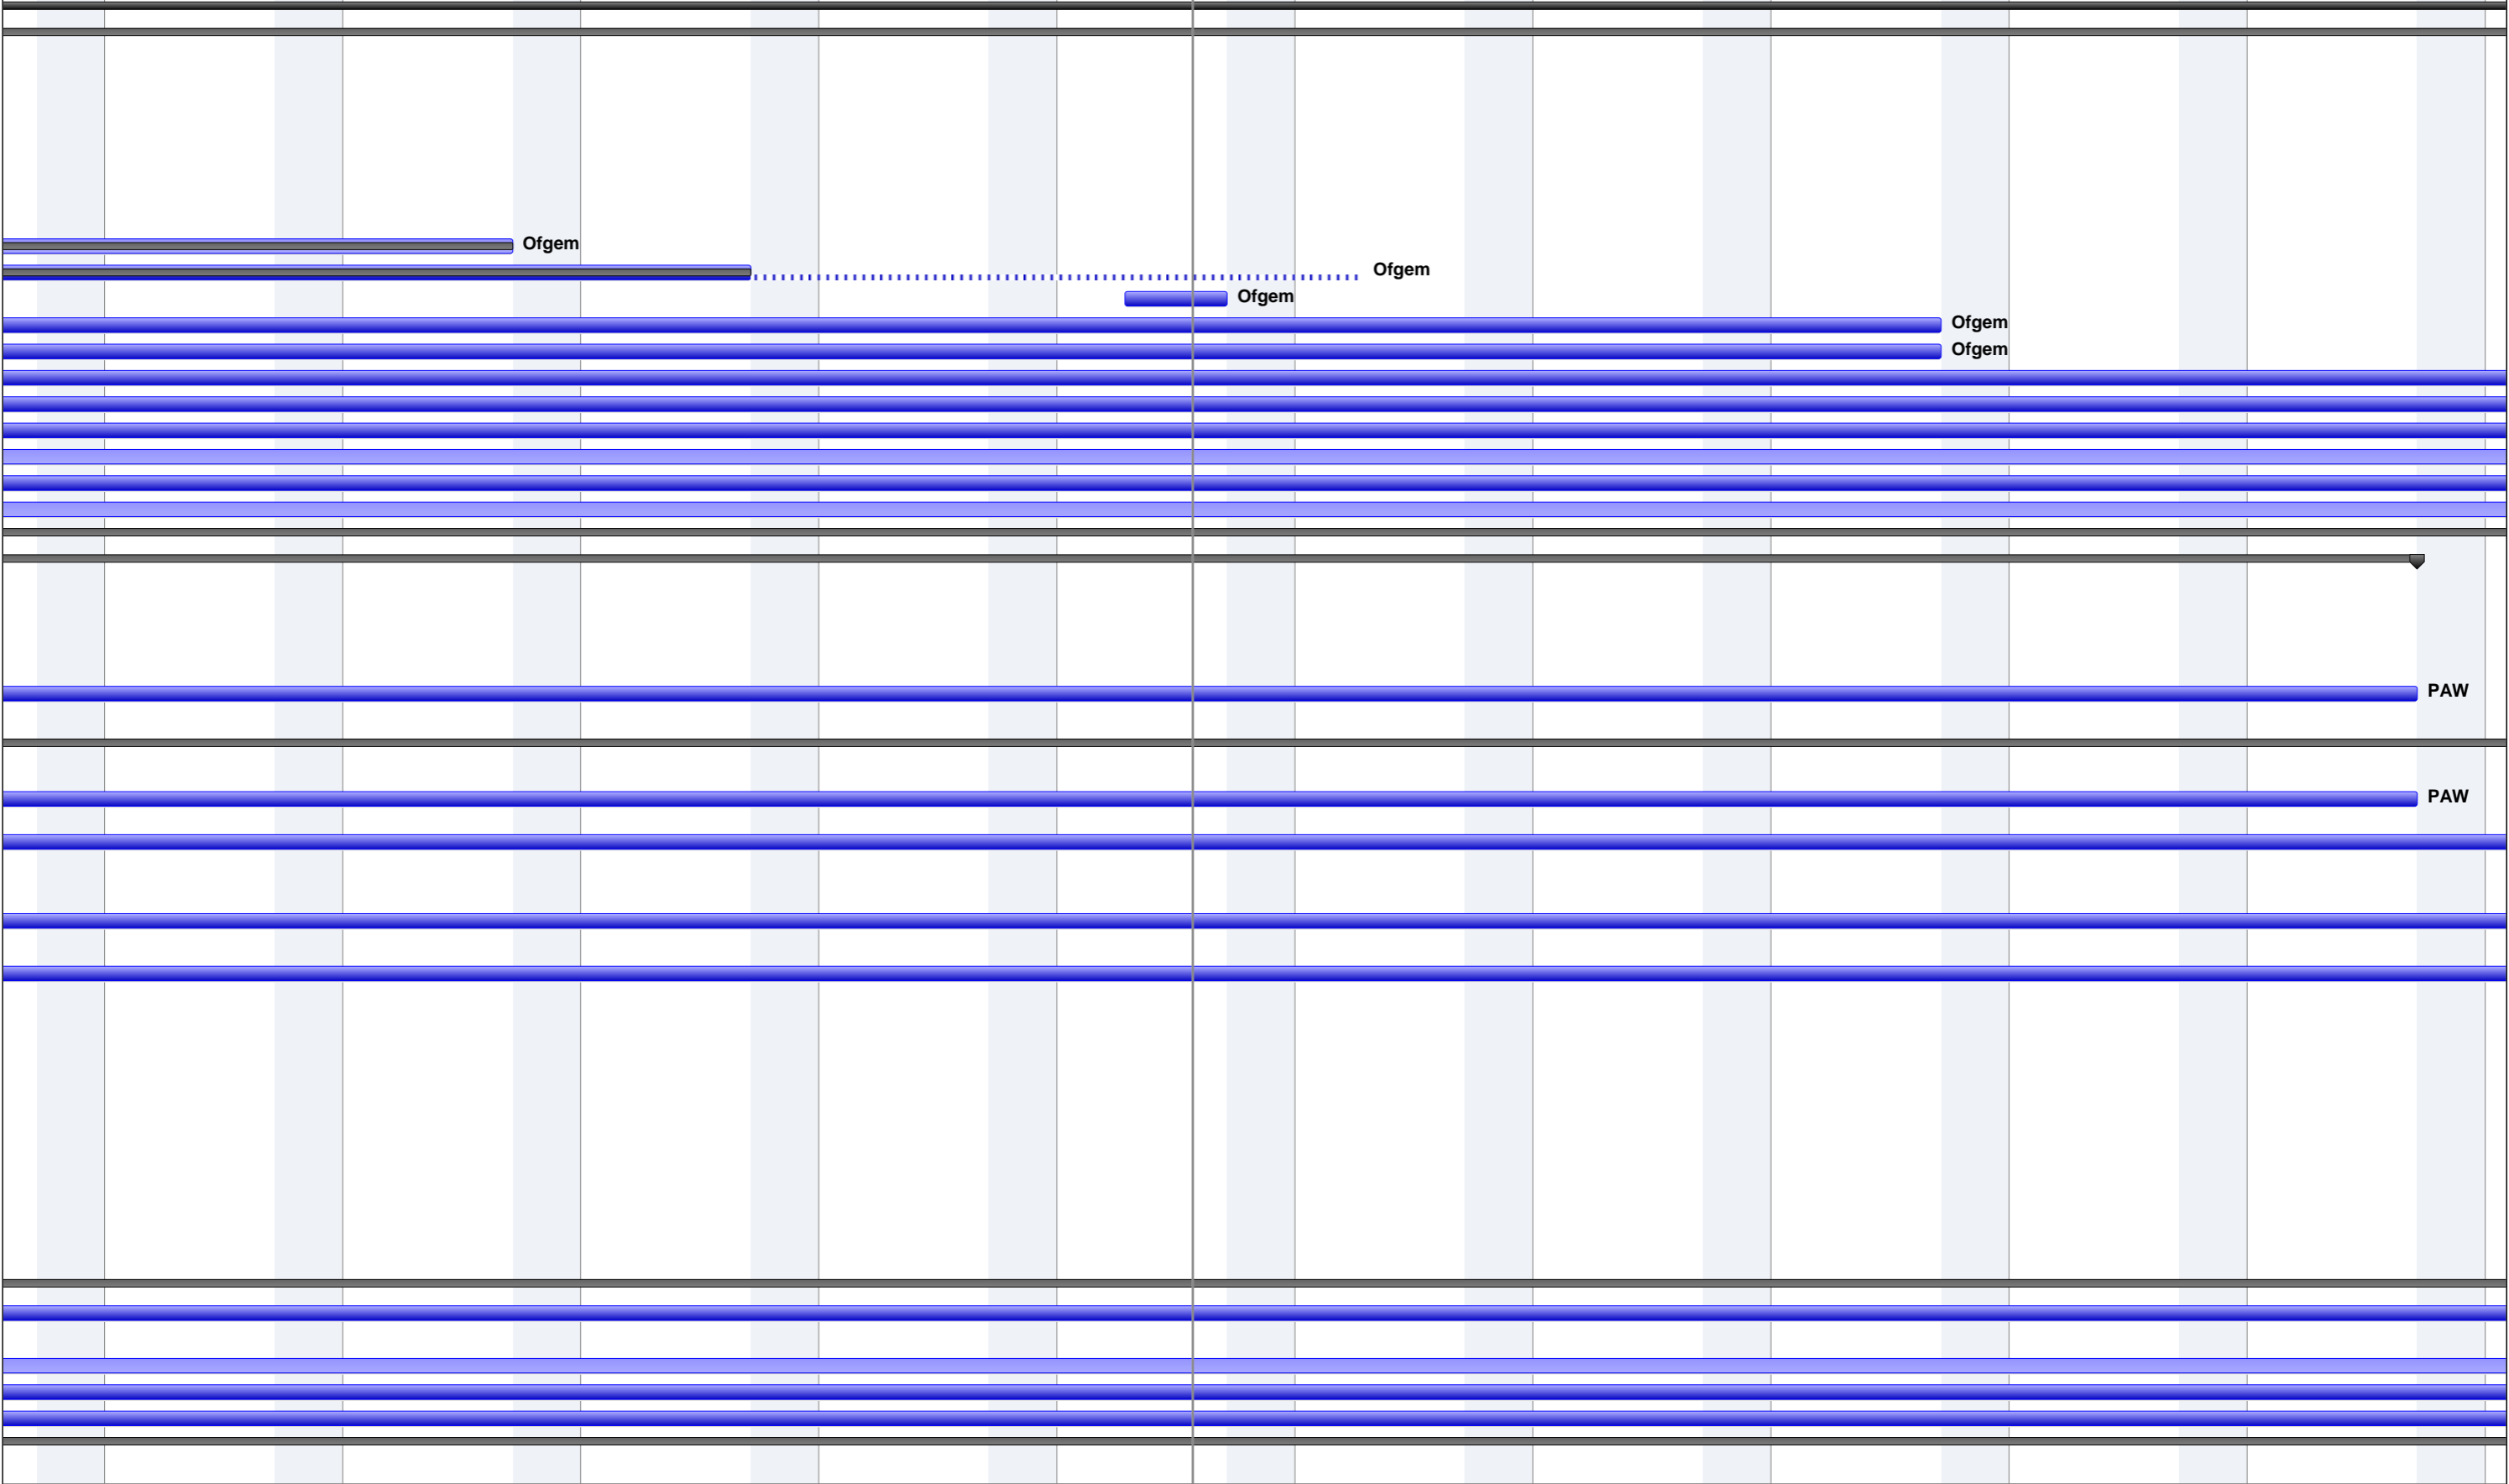

Project: Performance Assurance Plan
Date: Fri 26/09/14

Task		Project Summary		Inactive Milestone		Manual Summary Rollup		Progress	
Split		External Tasks		Inactive Summary		Manual Summary		Deadline	
Milestone		External Milestone		Manual Task		Start-only			
Summary		Inactive Task		Duration-only		Finish-only