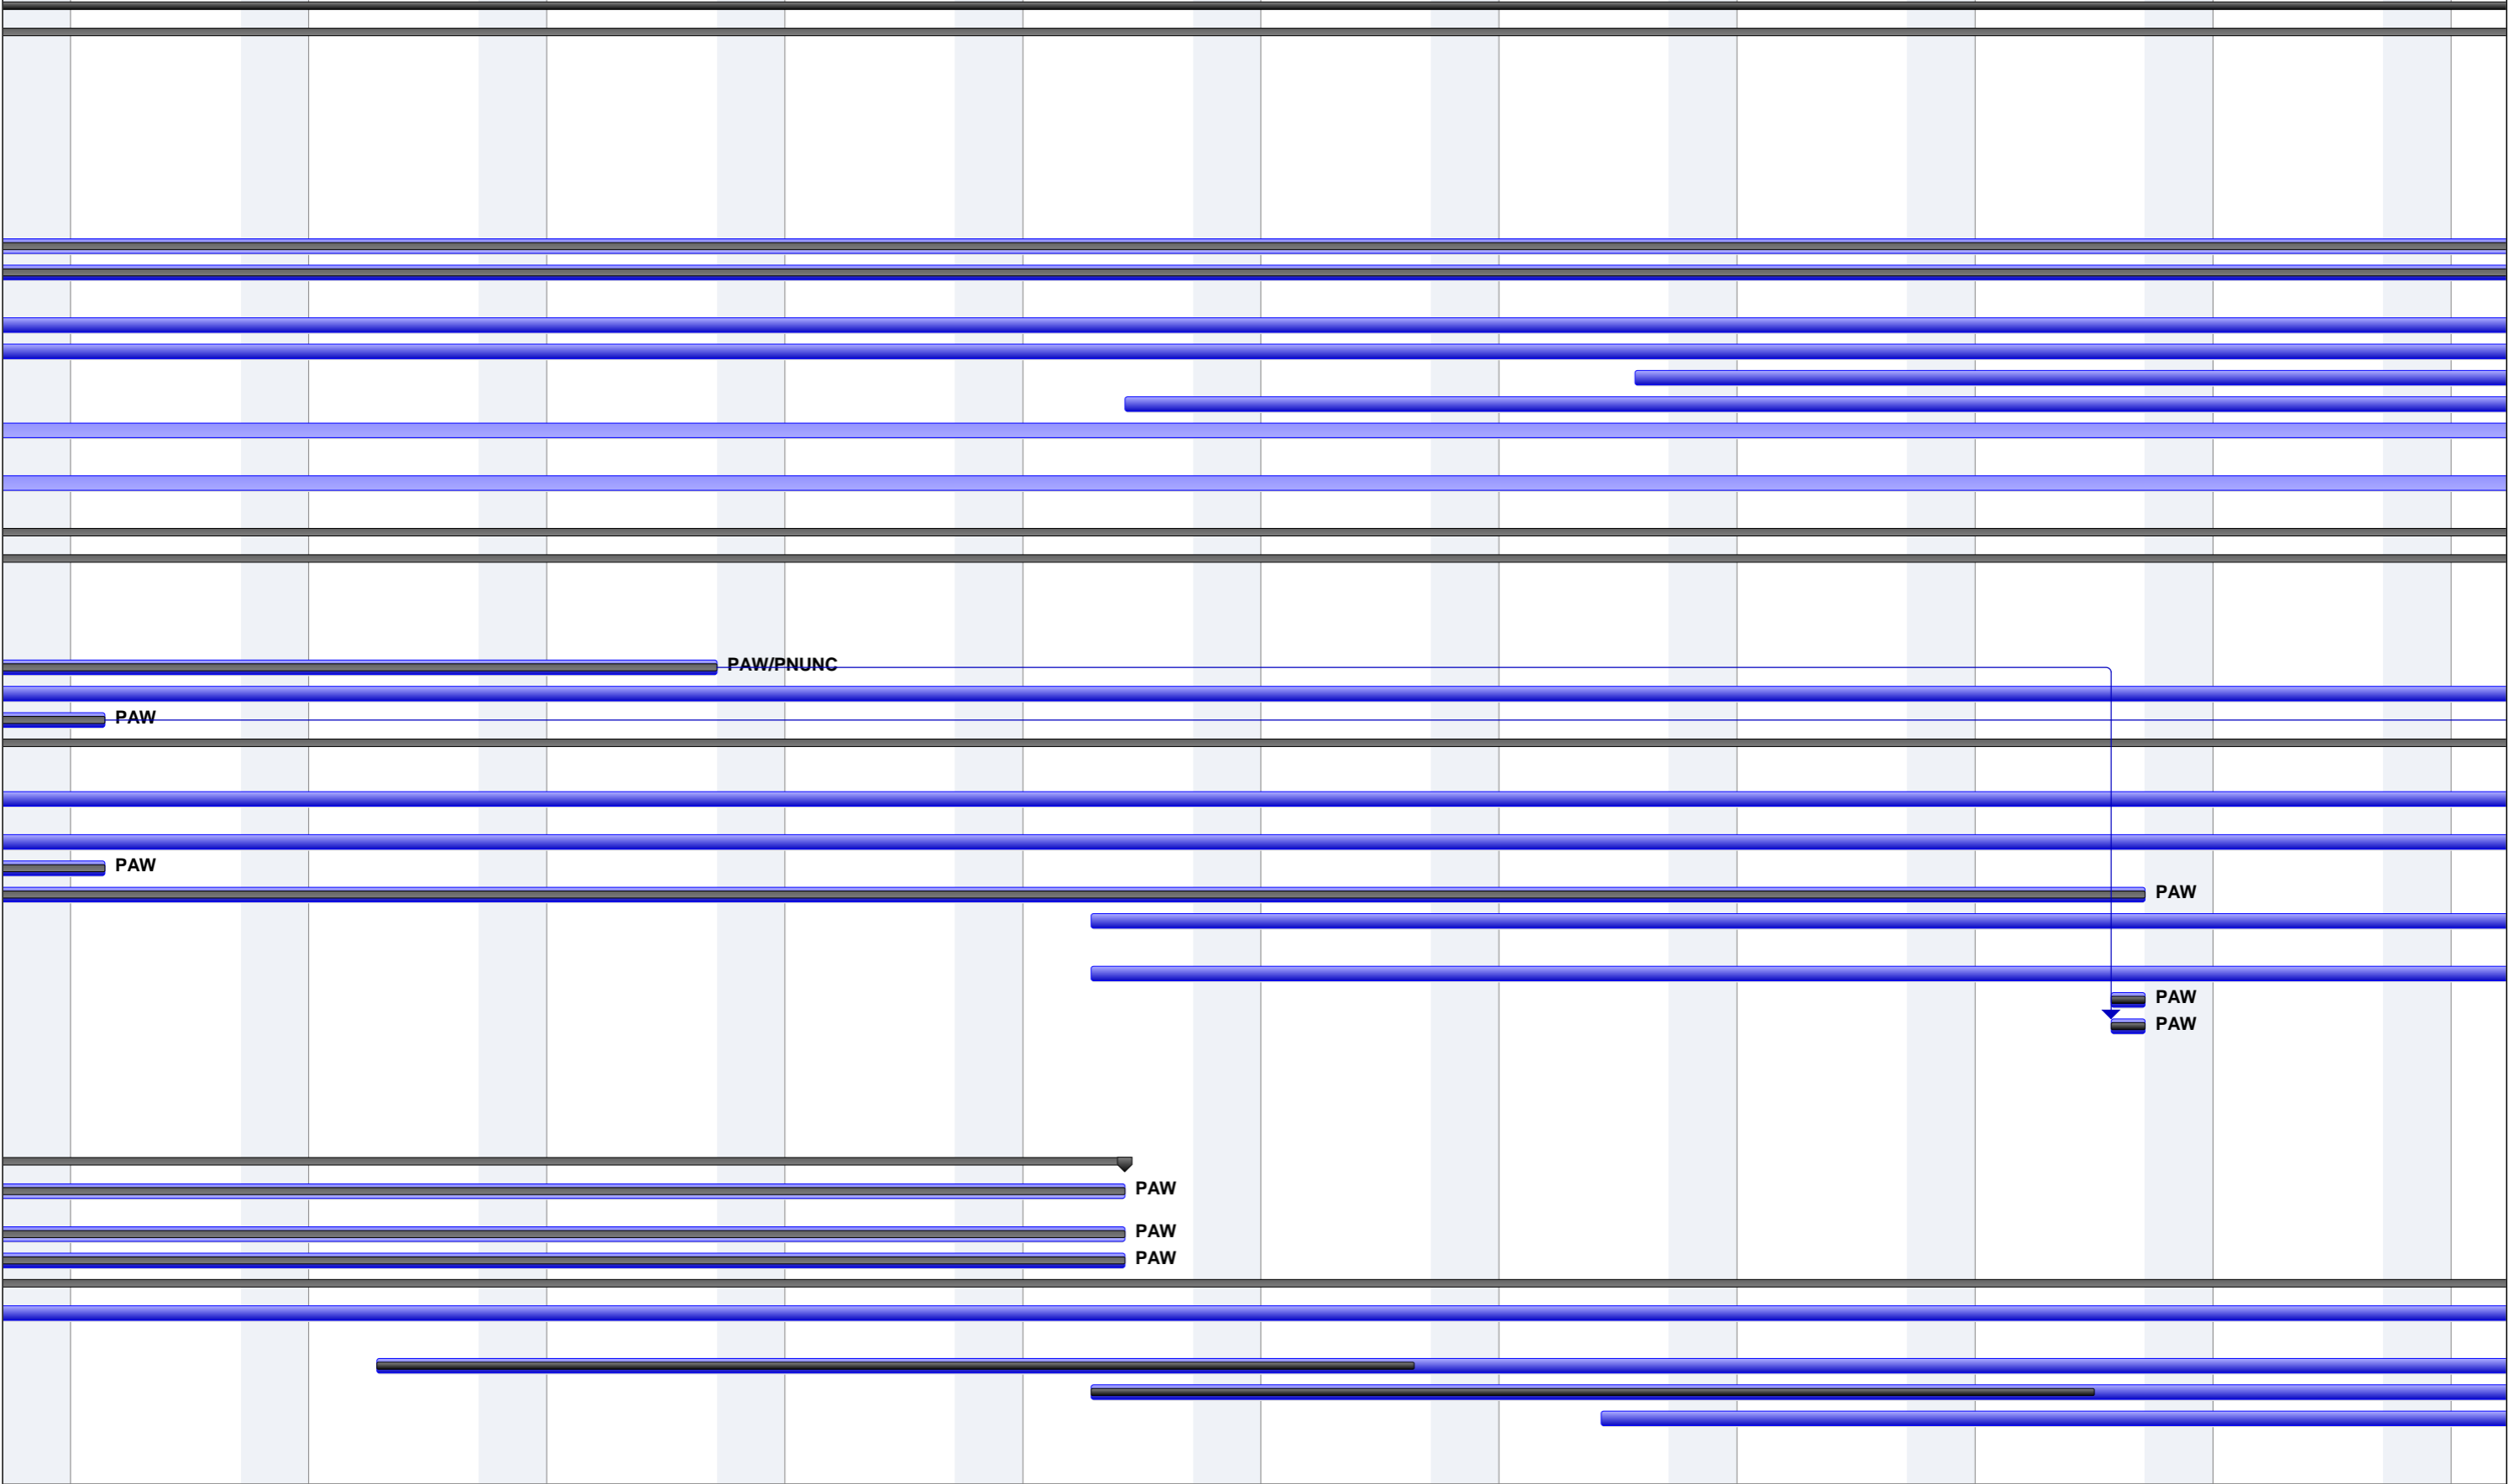

Project: Performance Assurance Plan
Date: Fri 26/09/14

Task		Project Summary		Inactive Milestone		Manual Summary Rollup		Progress	
Split		External Tasks		Inactive Summary		Manual Summary		Deadline	
Milestone		External Milestone		Manual Task		Start-only			
Summary		Inactive Task		Duration-only		Finish-only