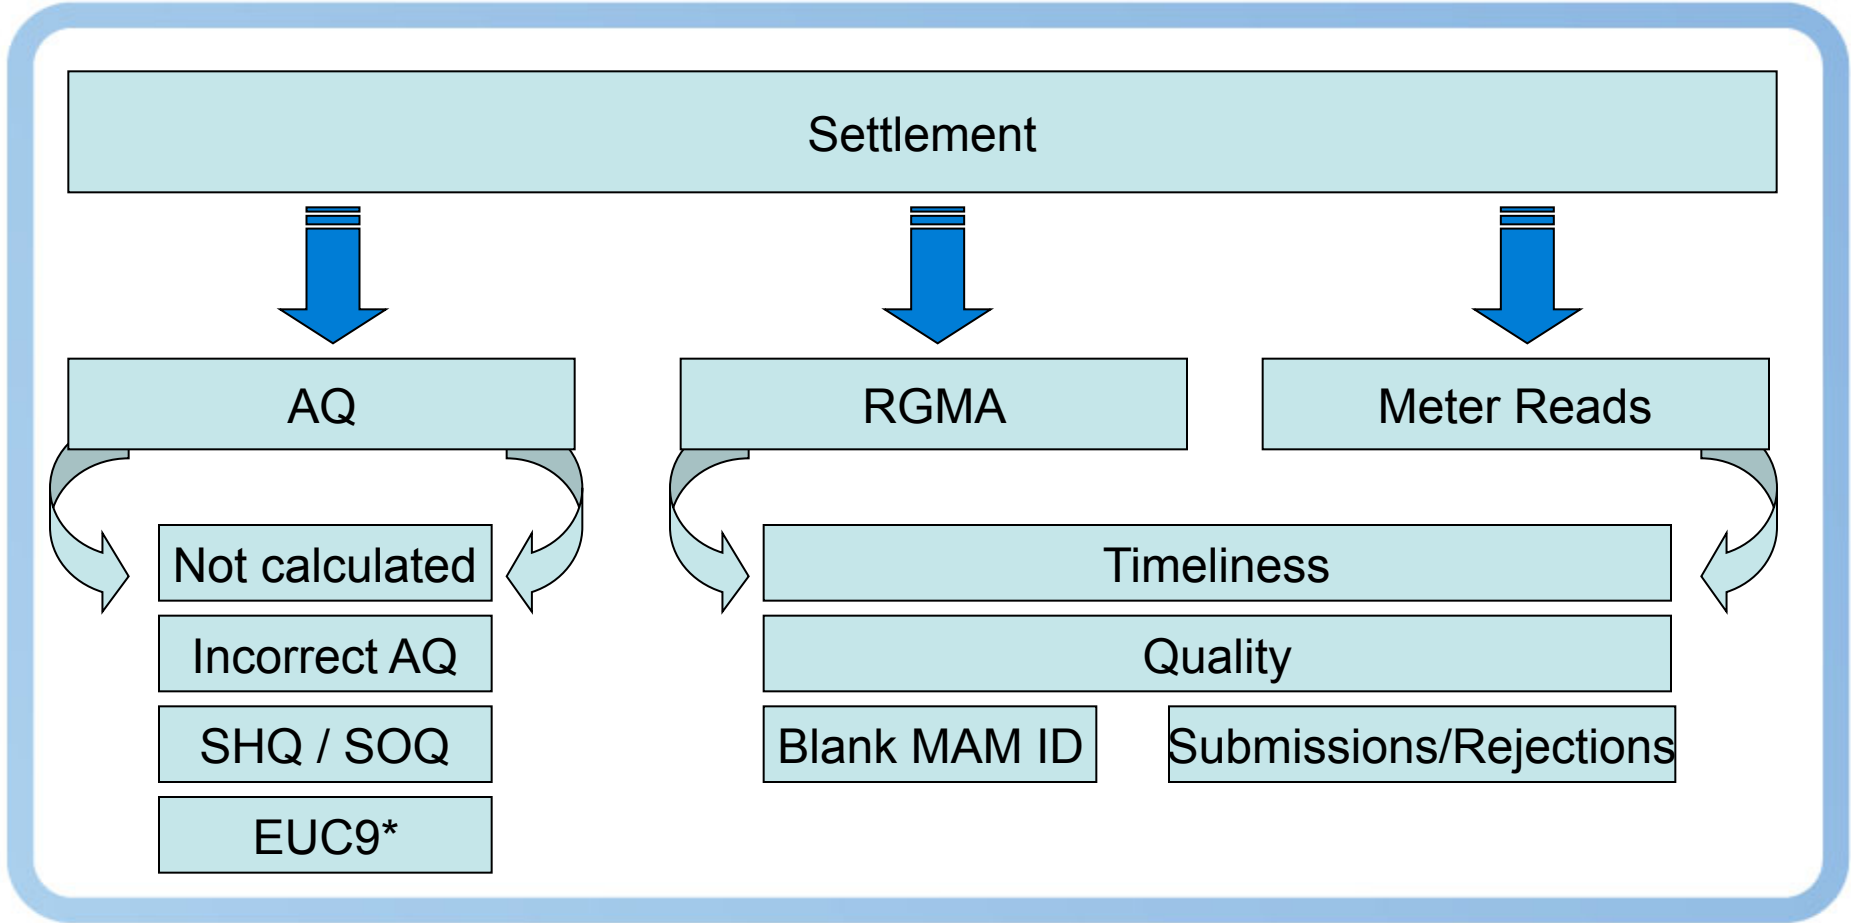

*Or may require re-confirmation

Xserve

respect > commitment > teamwork