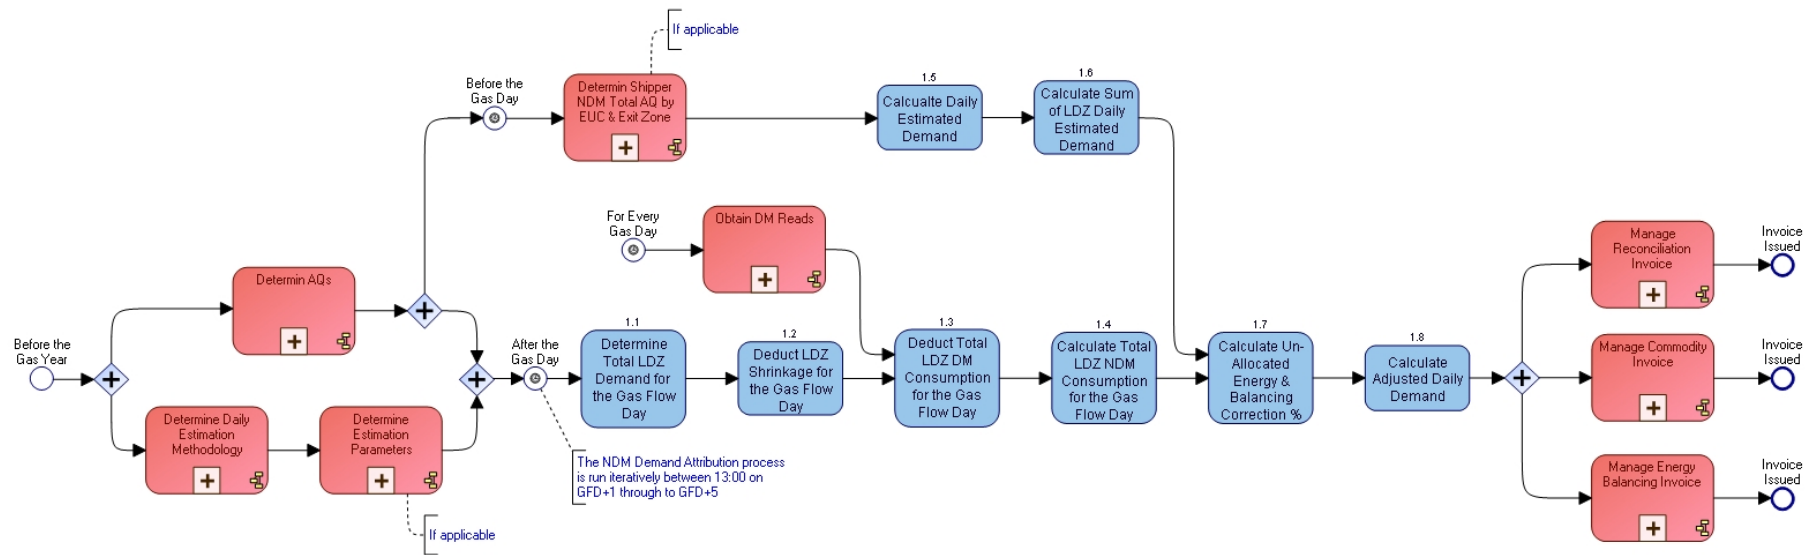

# xserve

respect > commitment > teamwork

## Draft Settlement Process

To-Be Process Maps v0.1

Version Control	
Owned by:	xserve (xos)
Version No:	0.1
Status:	Draft
Date updated:	17/03/2011
Updated by:	Michael Payley

Draft

Version Control	
Owned by:	Xserve (xos)
Version No:	0.1
Status:	Draft
Date updated:	17/03/2011
Updated by:	Michael Payley

This process only covers a change to the balancing type or read frequency where there is no change in Shipper

Draft