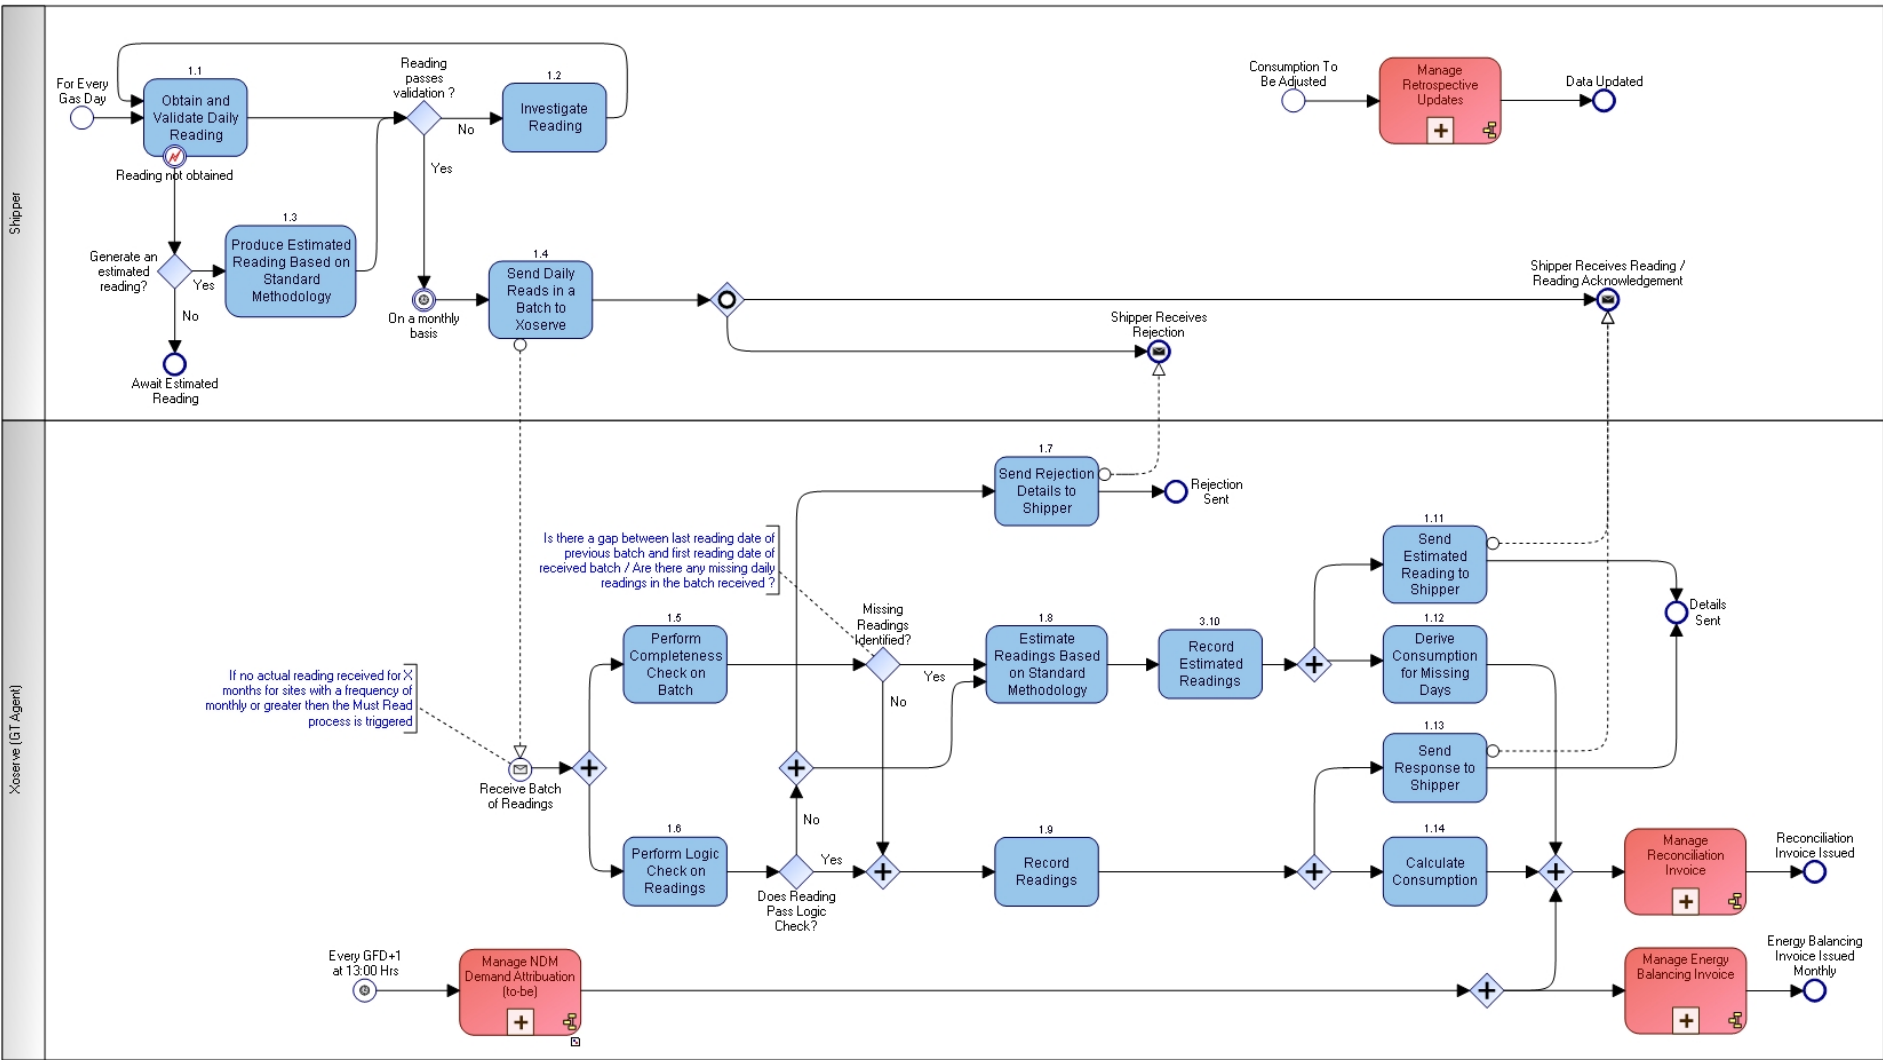

## Draft Settlement Process

To-Be Process Maps v0.1

Version Control	
Owned by:	xserve (xos)
Version No:	0.1
Status:	Draft
Date updated:	17/03/2011
Updated by:	Michael Payley

Draft

Version Control	
Owned by:	Xserve (xos)
Version No:	0.1
Status:	Draft
Date updated:	17/03/2011
Updated by:	Michael Payley

Draft

Version Control	
Owned by:	Xoserve (xos)
Version No:	0.1
Status:	Draft
Date updated:	17/03/2011
Updated by:	Michael Payley

Draft

Version Control	
Owned by:	Xoserve (xos)
Version No:	0.1
Status:	Draft
Date updated:	17/03/2011
Updated by:	Michael Payley

This process only covers a change to the balancing type or read frequency where there is no change in Shipper

Draft