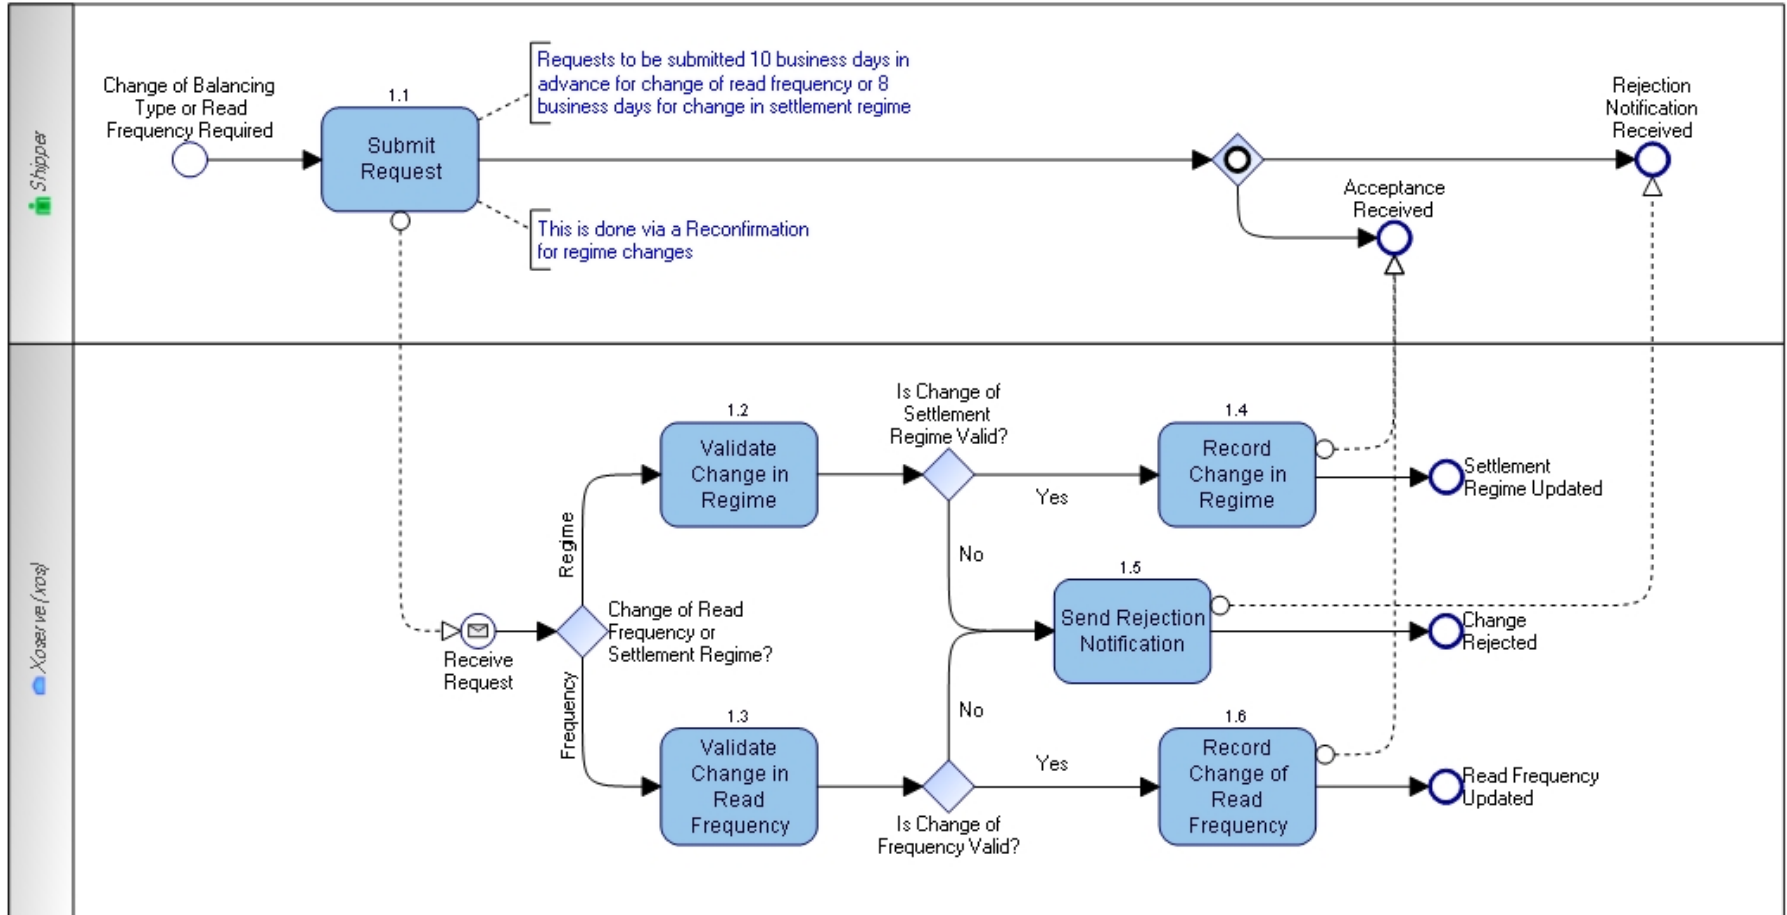

Version Control	
Owned by:	Xoserve (xos)
Version No:	0.1
Status:	Draft
Date updated:	17/03/2011
Updated by:	Michael Payley

This process only covers a change to the balancing type or read frequency where there is no change in Shipper

Draft