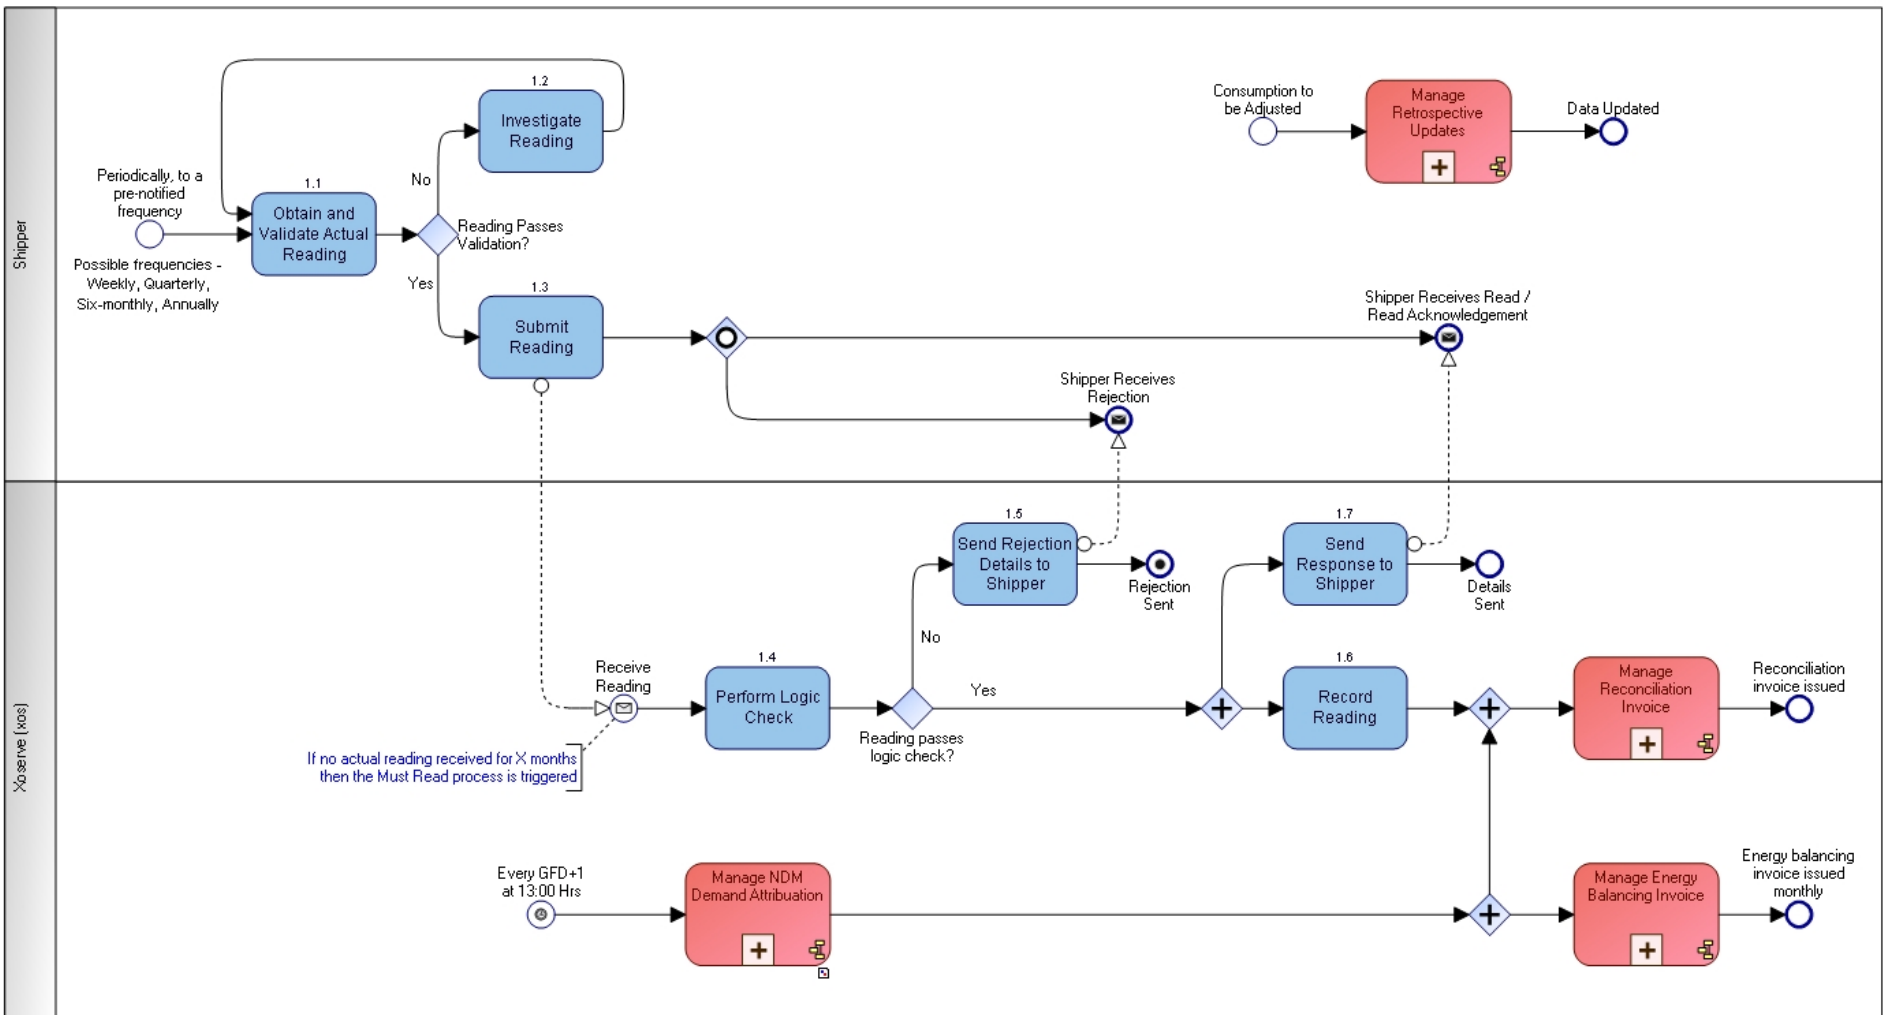

## Draft Settlement Process

To-Be Process Maps v0.1

Version Control	
Owned by:	xserve (xos)
Version No:	0.1
Status:	Draft
Date updated:	17/03/2011
Updated by:	Michael Payley

Draft

Version Control	
Owned by:	Xserve (xos)
Version No:	0.1
Status:	Draft
Date updated:	17/03/2011
Updated by:	Michael Payley

Draft

Version Control	
Owned by:	Xoserve (xos)
Version No:	0.1
Status:	Draft
Date updated:	17/03/2011
Updated by:	Michael Payley

Draft

Version Control	
Owned by:	Xoserve (xos)
Version No:	0.1
Status:	Draft
Date updated:	17/03/2011
Updated by:	Michael Payley

This process only covers a change to the balancing type or read frequency where there is no change in Shipper

Draft