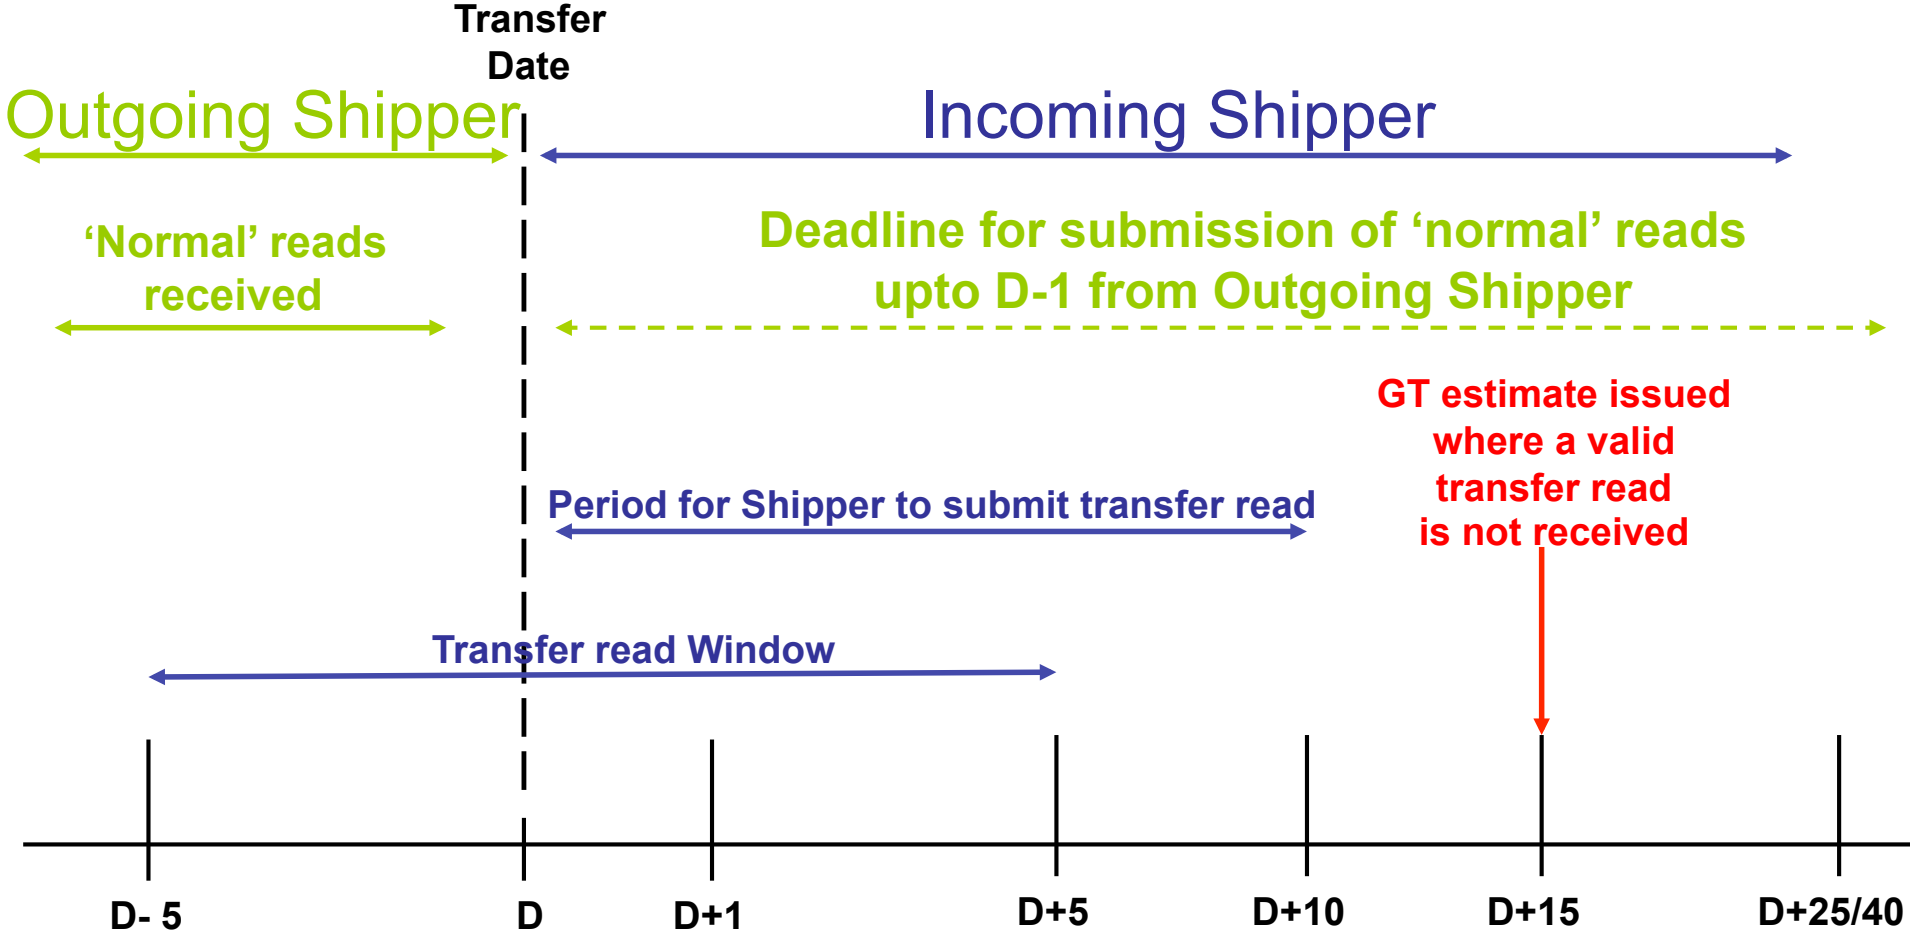

# Change of Shipper & Regime

---

- First 2 slides show the agreed transfer reads process
- Last 2 slides shows an option for the transfer read when transferring a site to a different regime
- The change in regime option assumes the same transfer read timescales as the change in Shipper process

# Shipper Transfer Read process: for Processes 1 and 2

Note: It is the Incoming Shippers responsibility to submit the transfer read

**xserve**

respect > commitment > teamwork

# Shipper Transfer Read process; Processes 3 & 4

**Note: It is the Incoming Shippers responsibility to submit the transfer read**