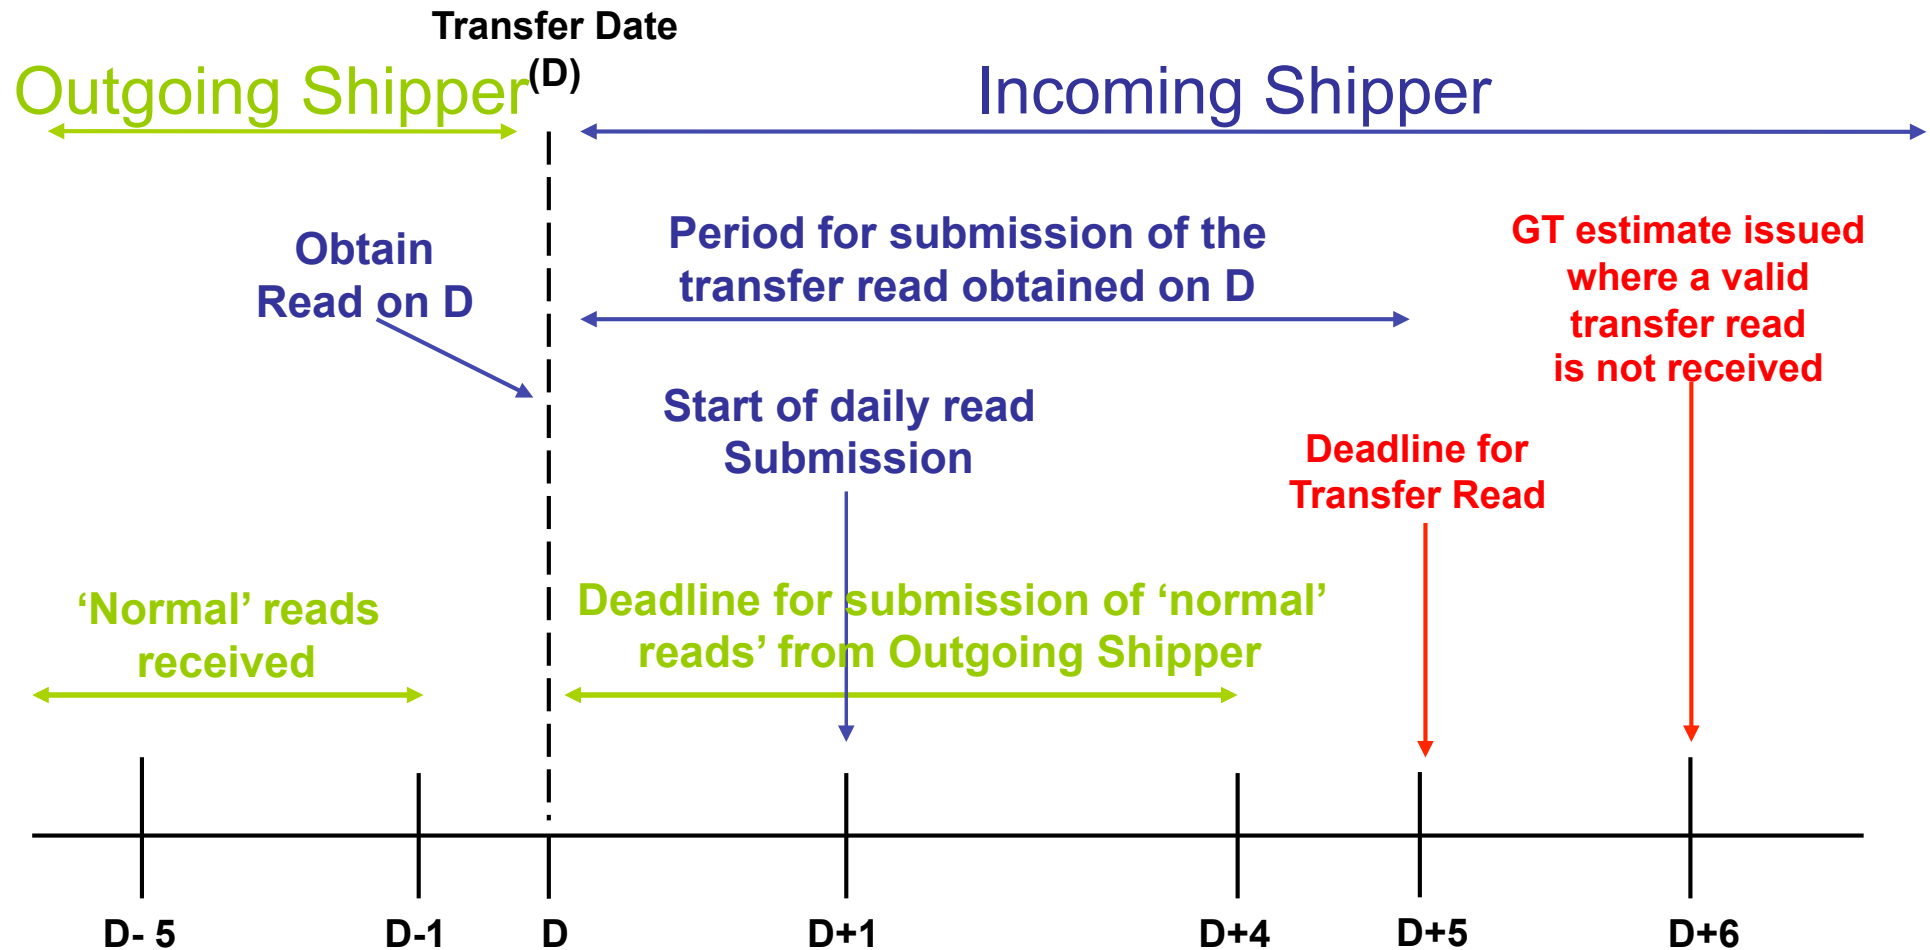

# Change of Shipper & Regime

---

- First 2 slides show the agreed transfer reads process
- Last 2 slides shows an option for the transfer read when transferring a site to a different regime
- The change in regime option assumes the same transfer read timescales as the change in Shipper process

# Shipper Transfer Read process: for Processes 1 and 2

Note: It is the Incoming Shippers responsibility to submit the transfer read

**xserve**

respect > commitment > teamwork