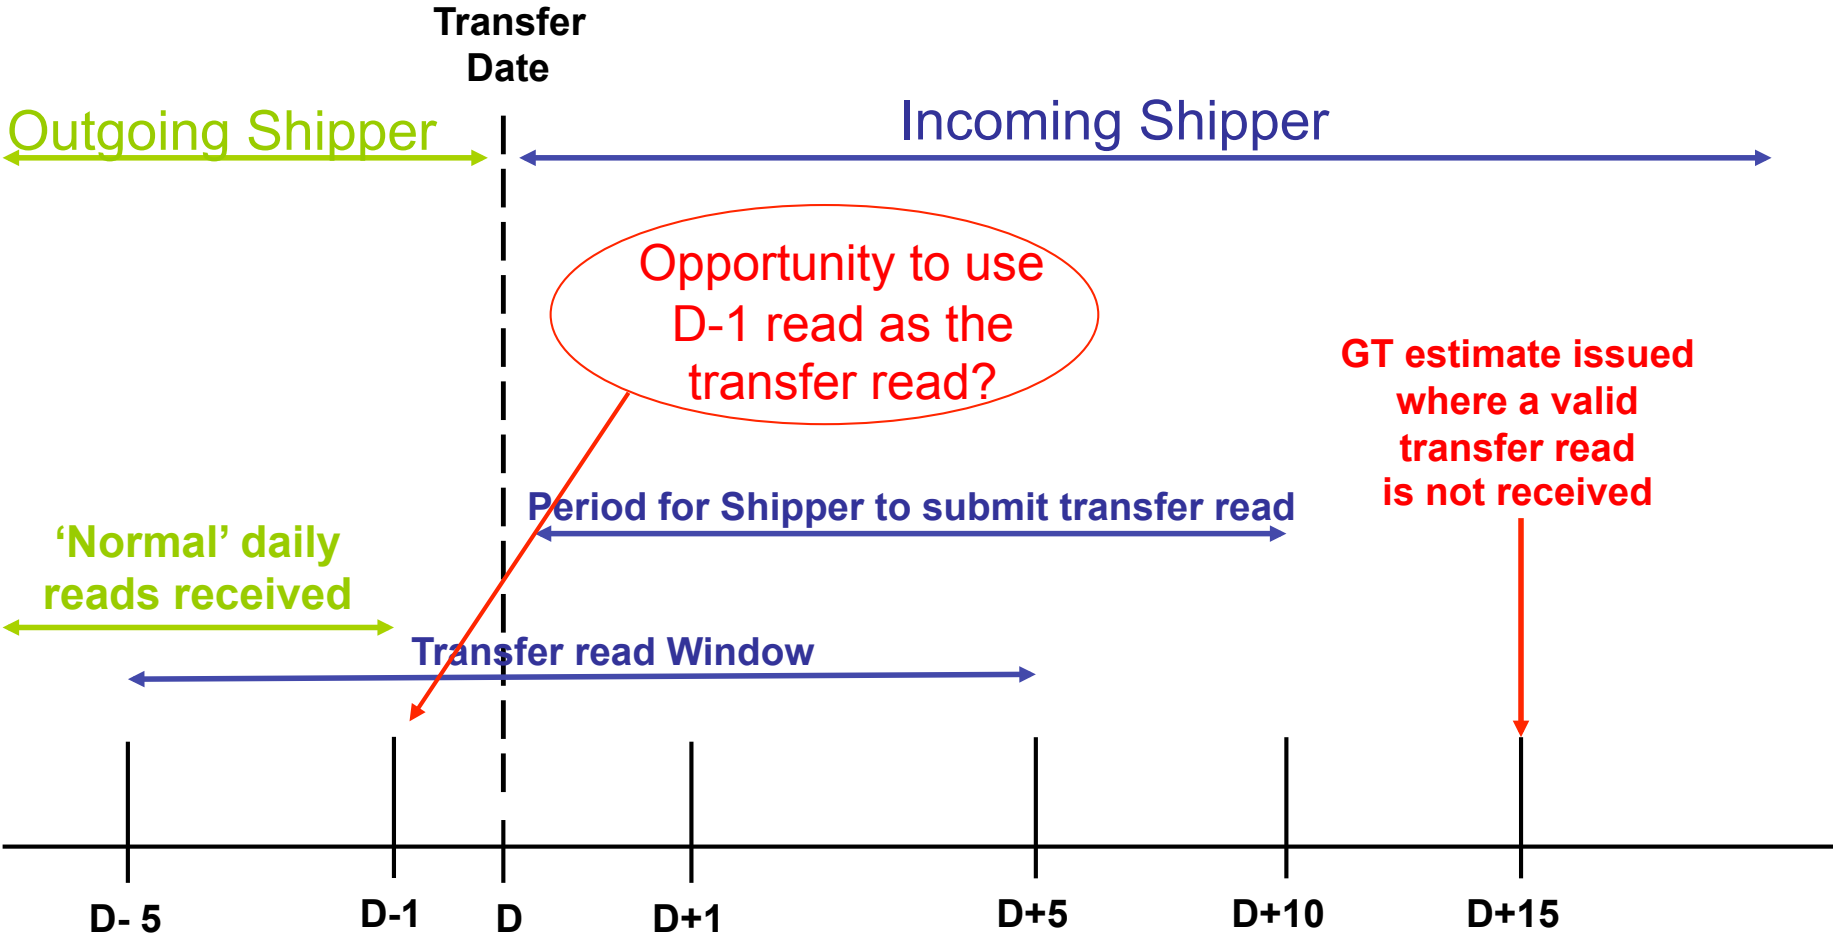

Regime Transfer Read process; Process 1 / 2 - Processes 3 / 4

xserve

respect > commitment > teamwork