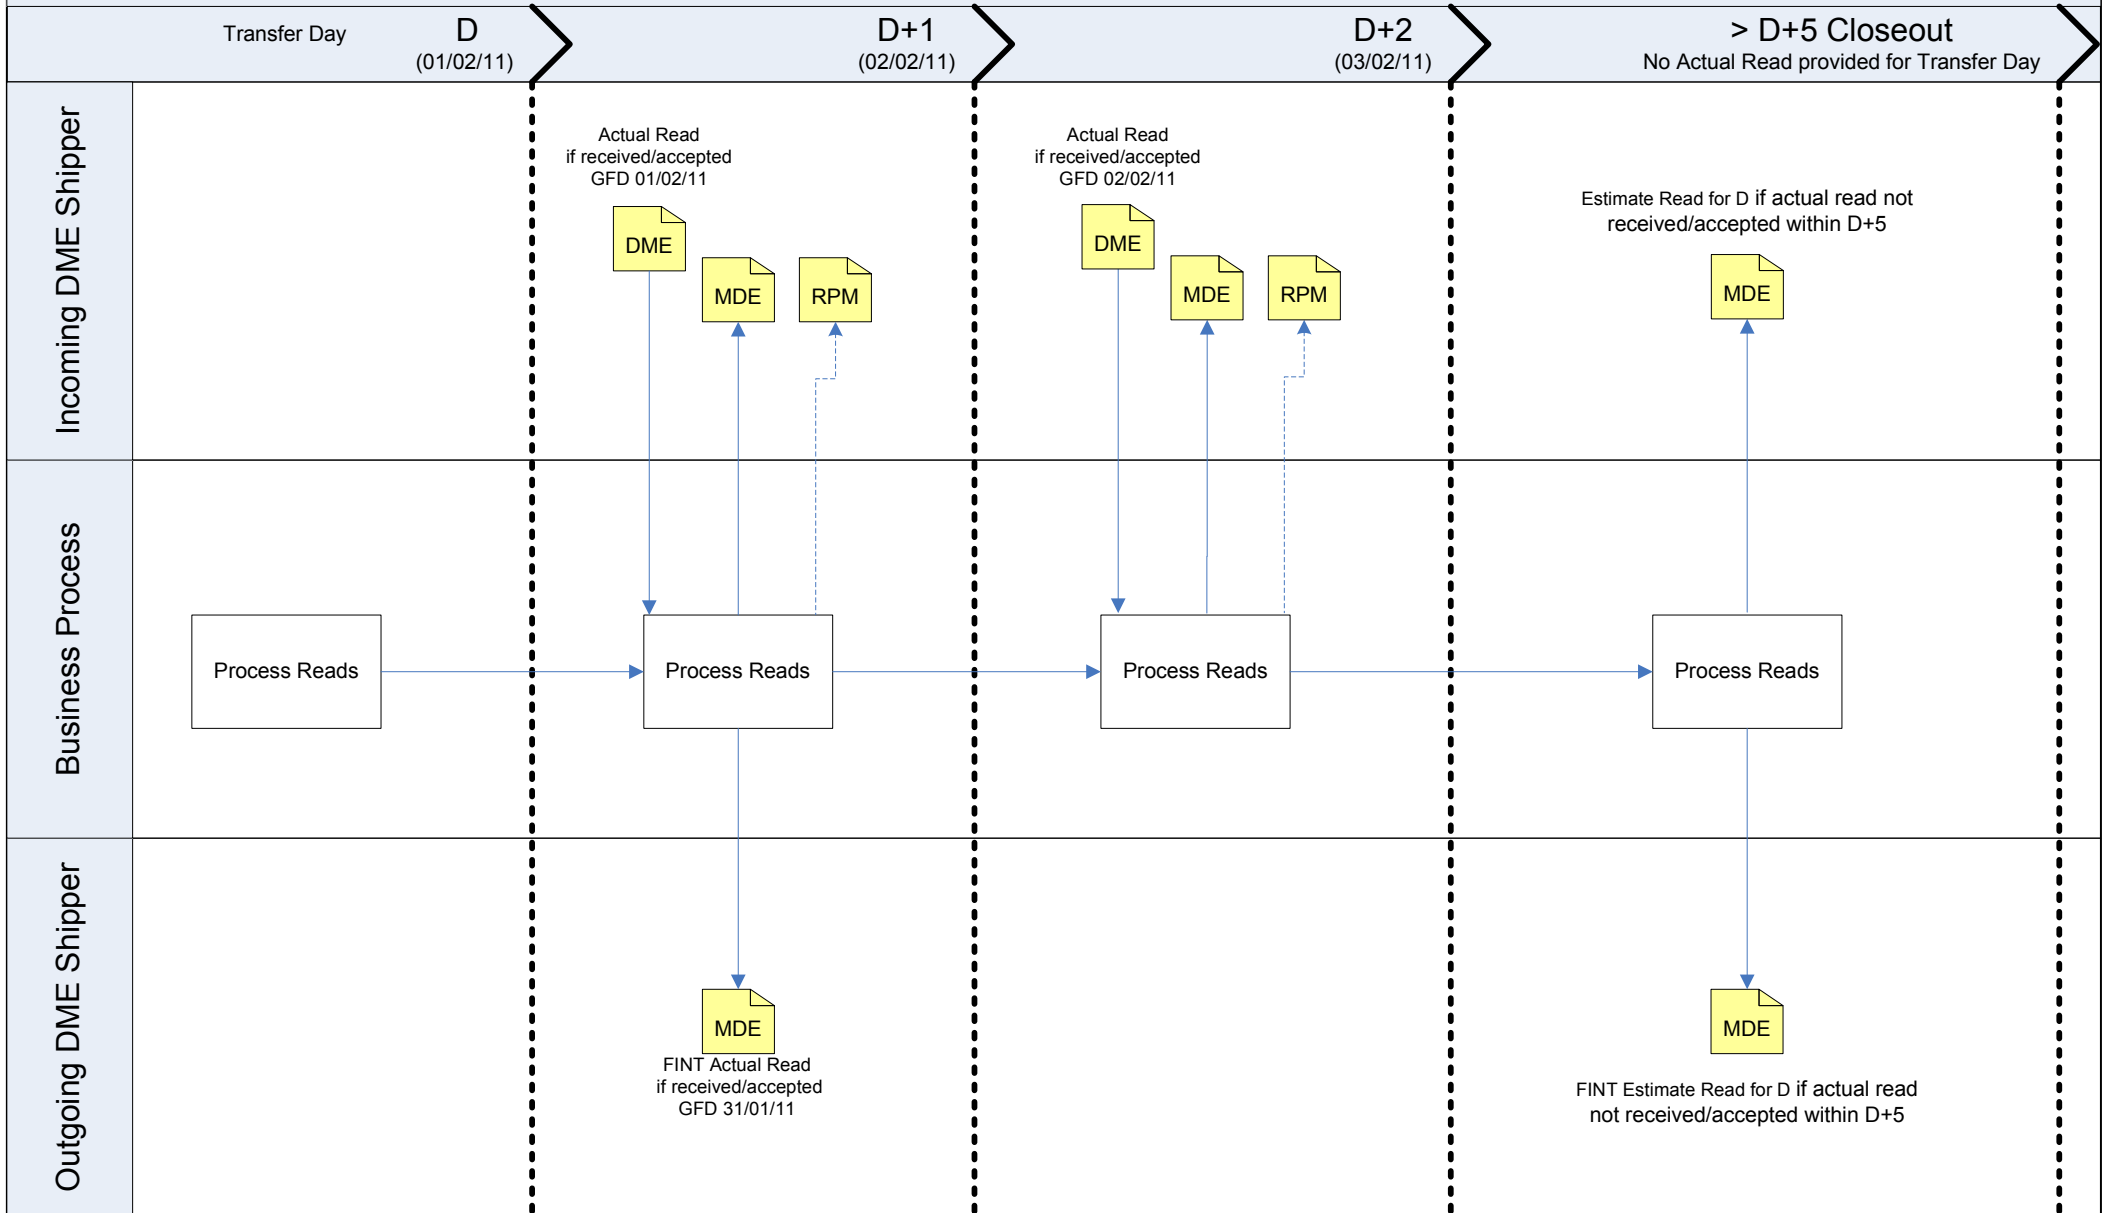

NDM - DME Shipper Transfer Read Scenarios

□ No changes

■ New process

NB. DME file includes all DME reads for Meter points within Shipper ownership

DME - NDM Shipper Transfer Read Scenarios

□ No changes

■ New process

NB. DME file includes all DME reads for Meter points within Shipper ownership

NDM – DM(M/V) Shipper Transfer Read Scenarios

 No changes

 New process

DM(V) - NDM Shipper Transfer Read Scenarios

□ No changes

■ New process

DME - DME Shipper Transfer Read Scenarios

No changes

New process

NB. DME file includes all DME reads for Meter points within Shipper ownership

DME - DM(M/V) Shipper Transfer Read Scenarios

NB. DME file includes all DME reads for Meter points within Shipper ownership

DM(V) - DME Shipper Transfer Read Scenarios

NB. DME file includes all DME reads for Meter points within Shipper ownership