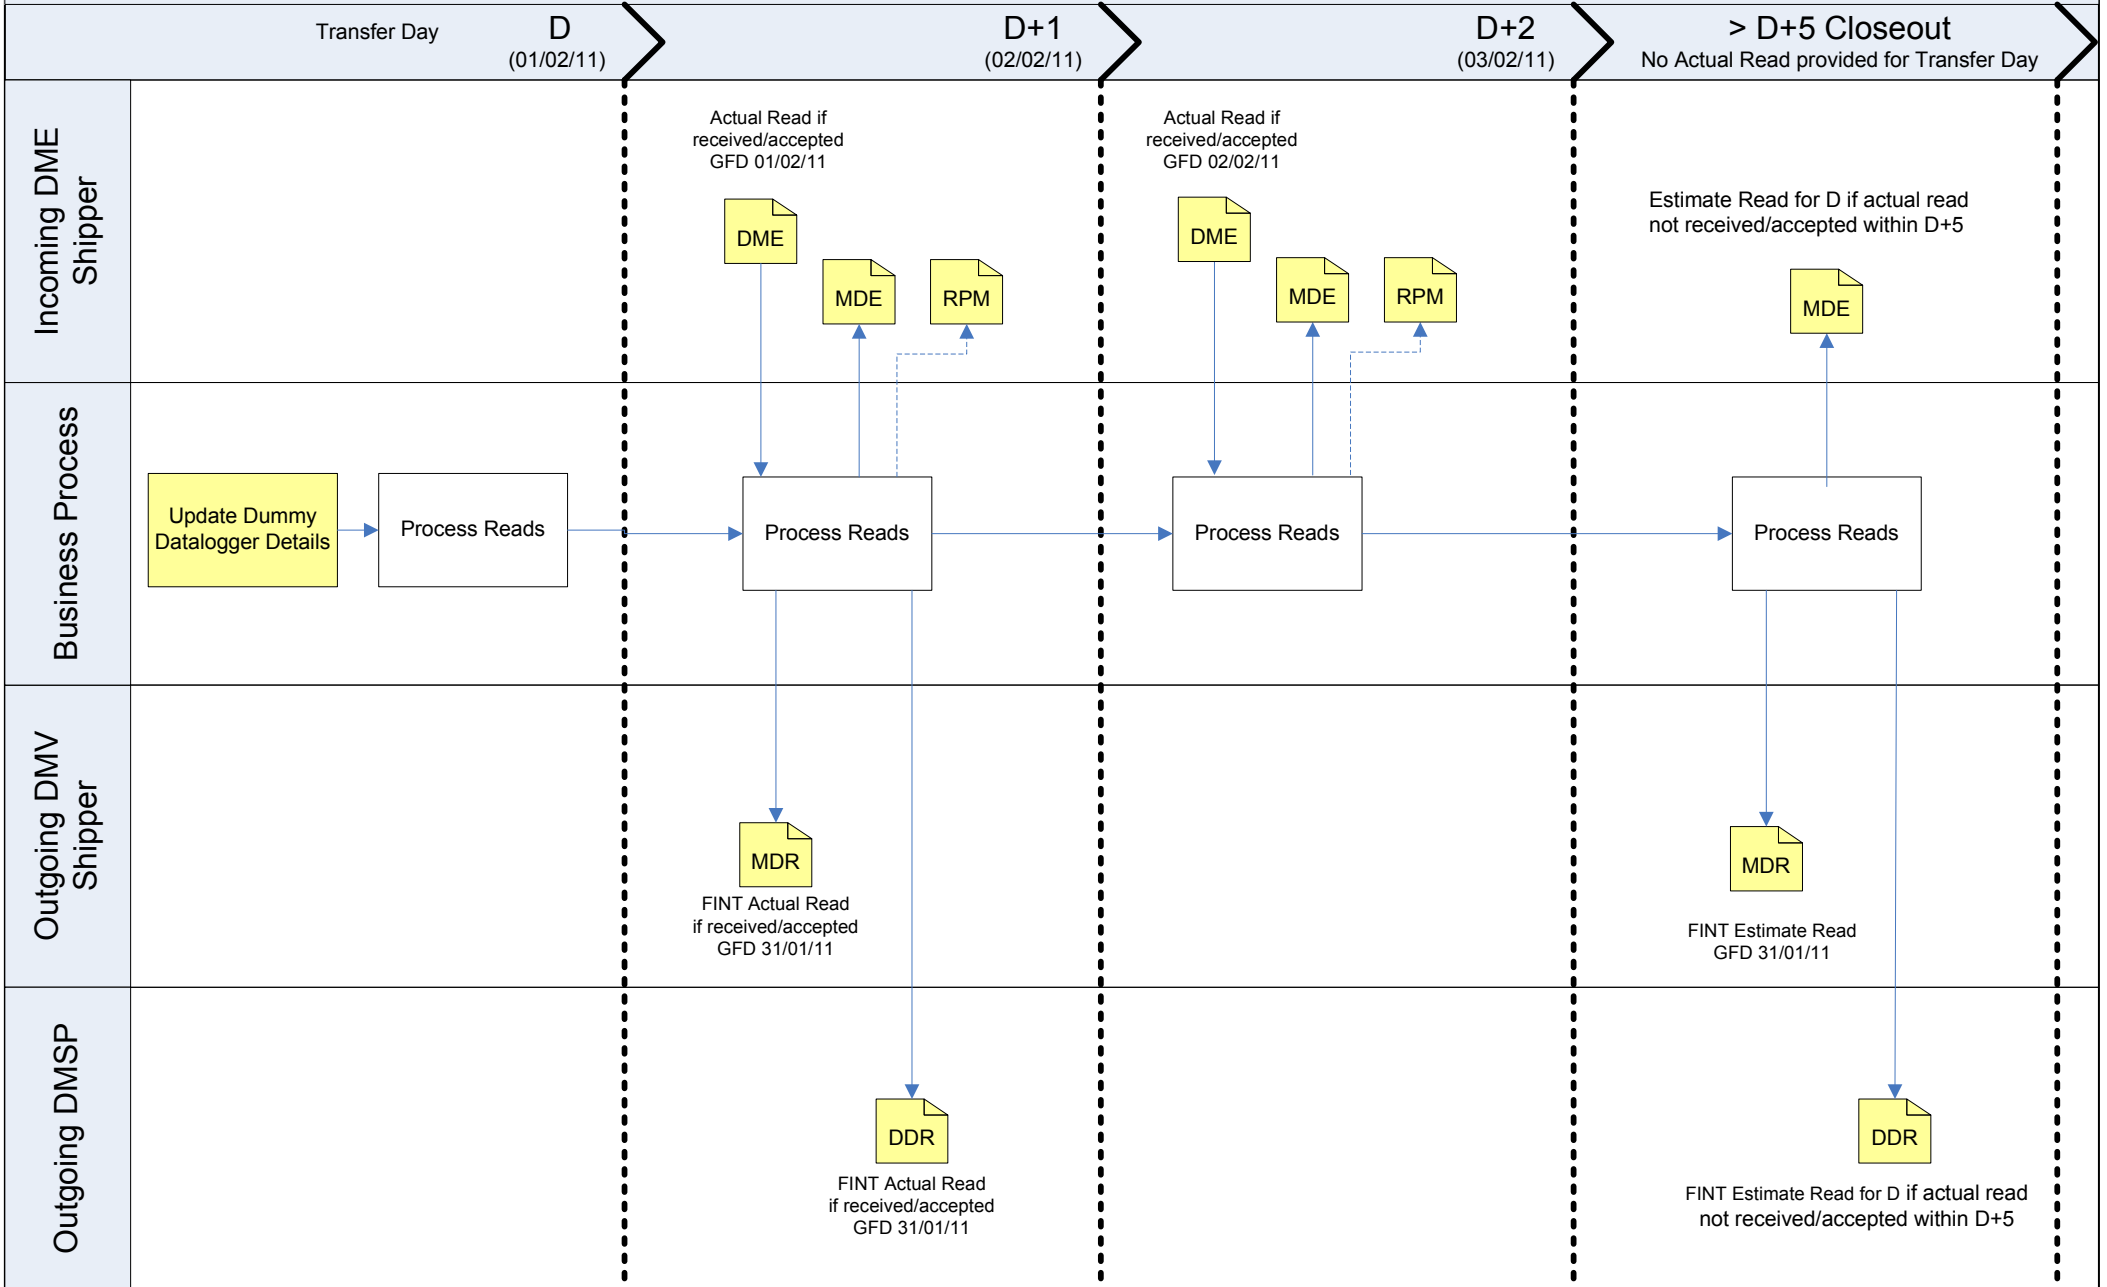

NDM - DME Shipper Transfer Read Scenarios

□ No changes

■ New process

NB. DME file includes all DME reads for Meter points within Shipper ownership

DME - NDM Shipper Transfer Read Scenarios

□ No changes

■ New process

NB. DME file includes all DME reads for Meter points within Shipper ownership

NDM – DM(M/V) Shipper Transfer Read Scenarios

 No changes

 New process

DM(V) - NDM Shipper Transfer Read Scenarios

□ No changes

■ New process

DME - DME Shipper Transfer Read Scenarios

No changes

New process

NB. DME file includes all DME reads for Meter points within Shipper ownership

DME - DM(M/V) Shipper Transfer Read Scenarios

NB. DME file includes all DME reads for Meter points within Shipper ownership

DM(V) - DME Shipper Transfer Read Scenarios

NB. DME file includes all DME reads for Meter points within Shipper ownership