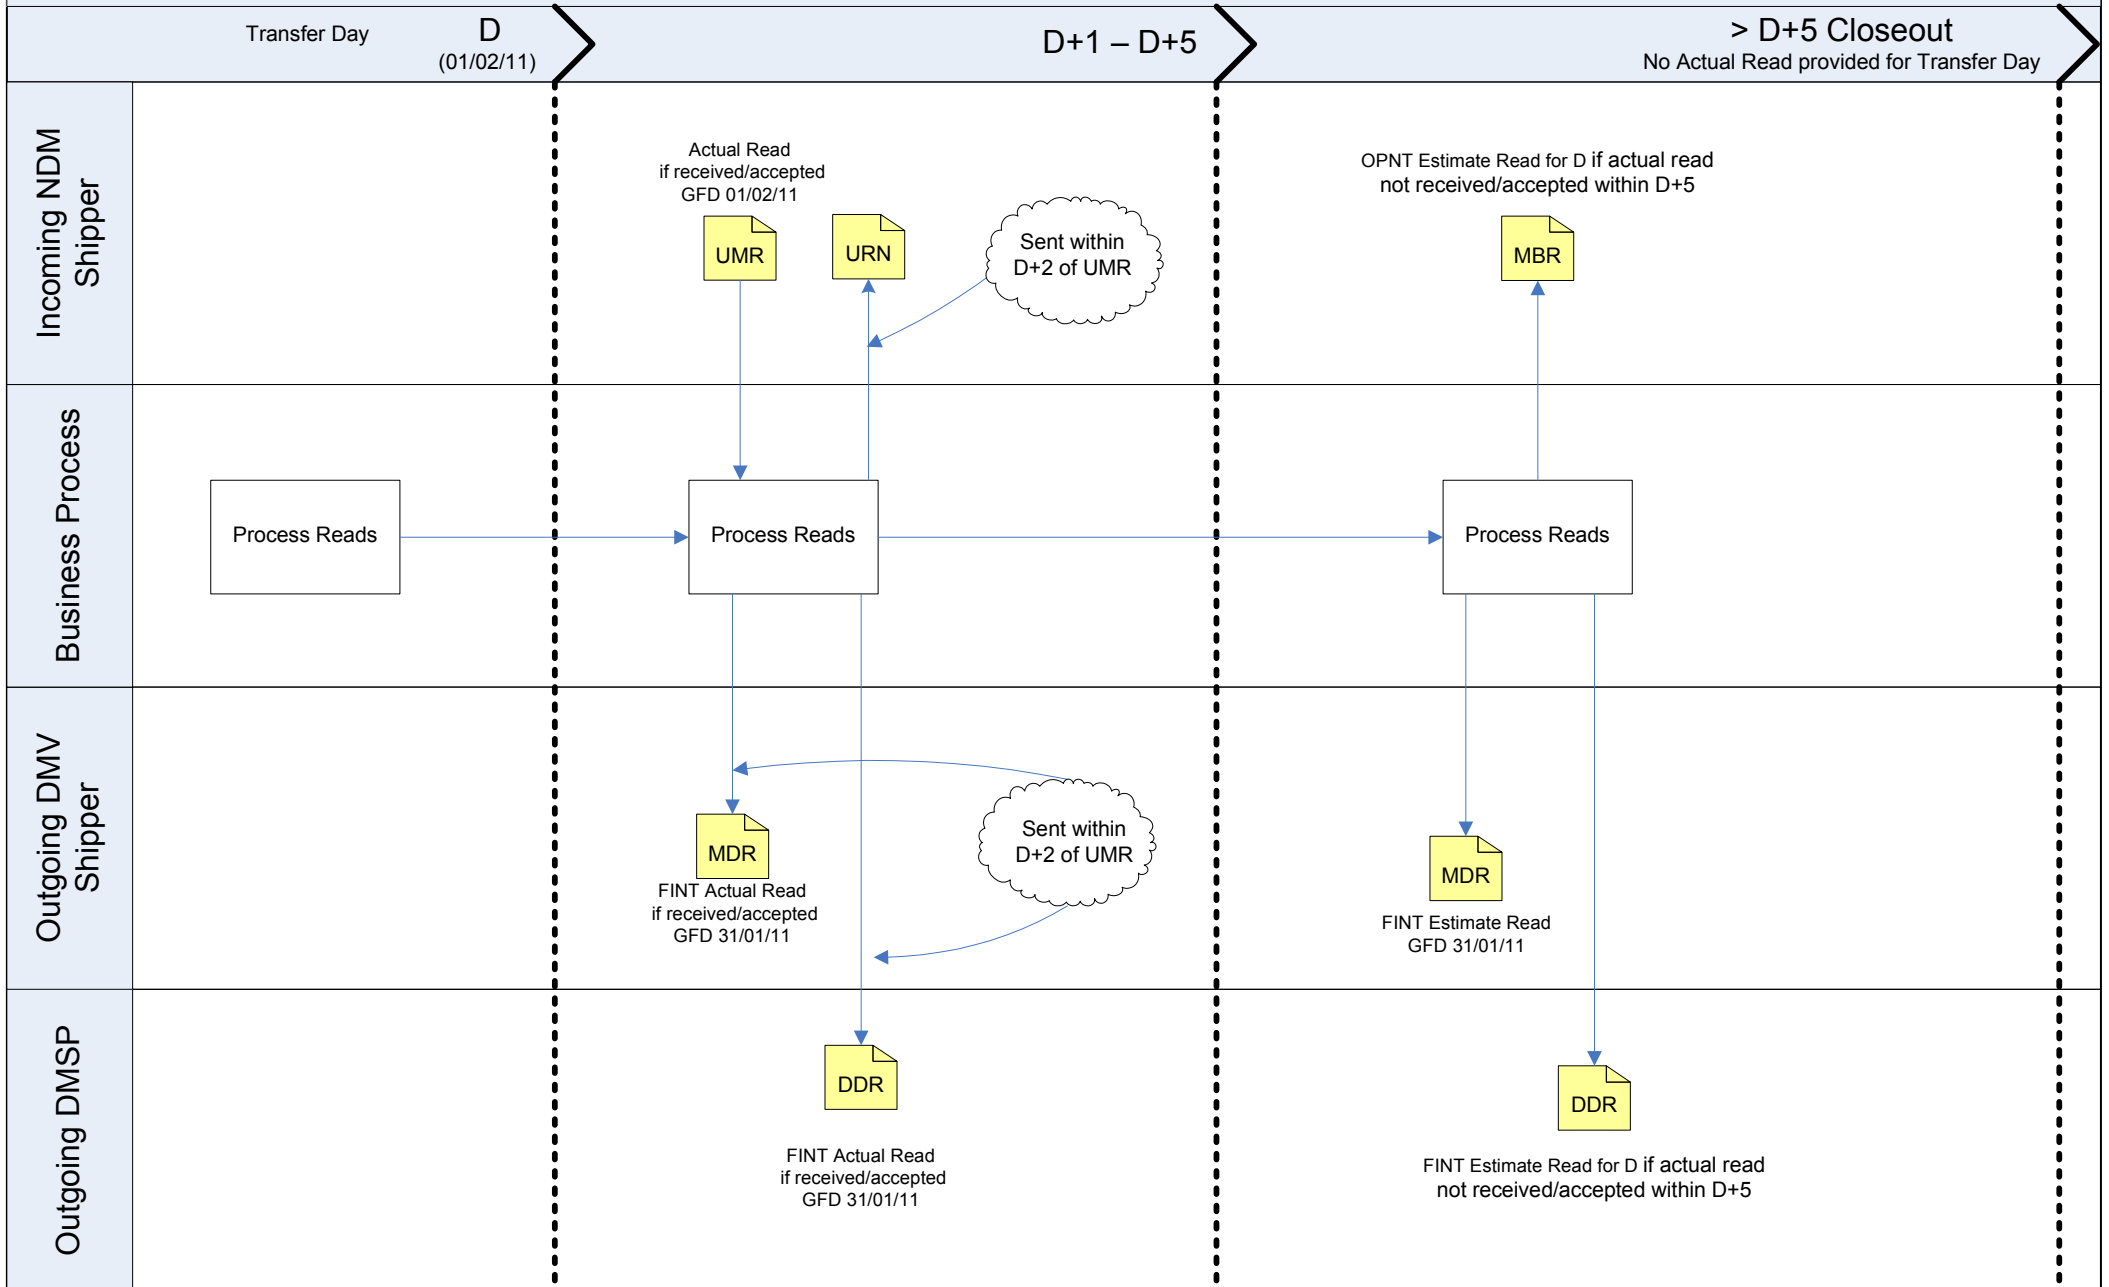

NDM - DME Shipper Transfer Read Scenarios

□ No changes

■ New process

NB. DME file includes all DME reads for Meter points within Shipper ownership

DME - NDM Shipper Transfer Read Scenarios

□ No changes

■ New process

NB. DME file includes all DME reads for Meter points within Shipper ownership

NDM – DM(M/V) Shipper Transfer Read Scenarios

 No changes

 New process

DM(V) - NDM Shipper Transfer Read Scenarios

□ No changes

■ New process

DME - DME Shipper Transfer Read Scenarios

No changes

New process

NB. DME file includes all DME reads for Meter points within Shipper ownership

DME - DM(M/V) Shipper Transfer Read Scenarios

NB. DME file includes all DME reads for Meter points within Shipper ownership

DM(V) - DME Shipper Transfer Read Scenarios

NB. DME file includes all DME reads for Meter points within Shipper ownership