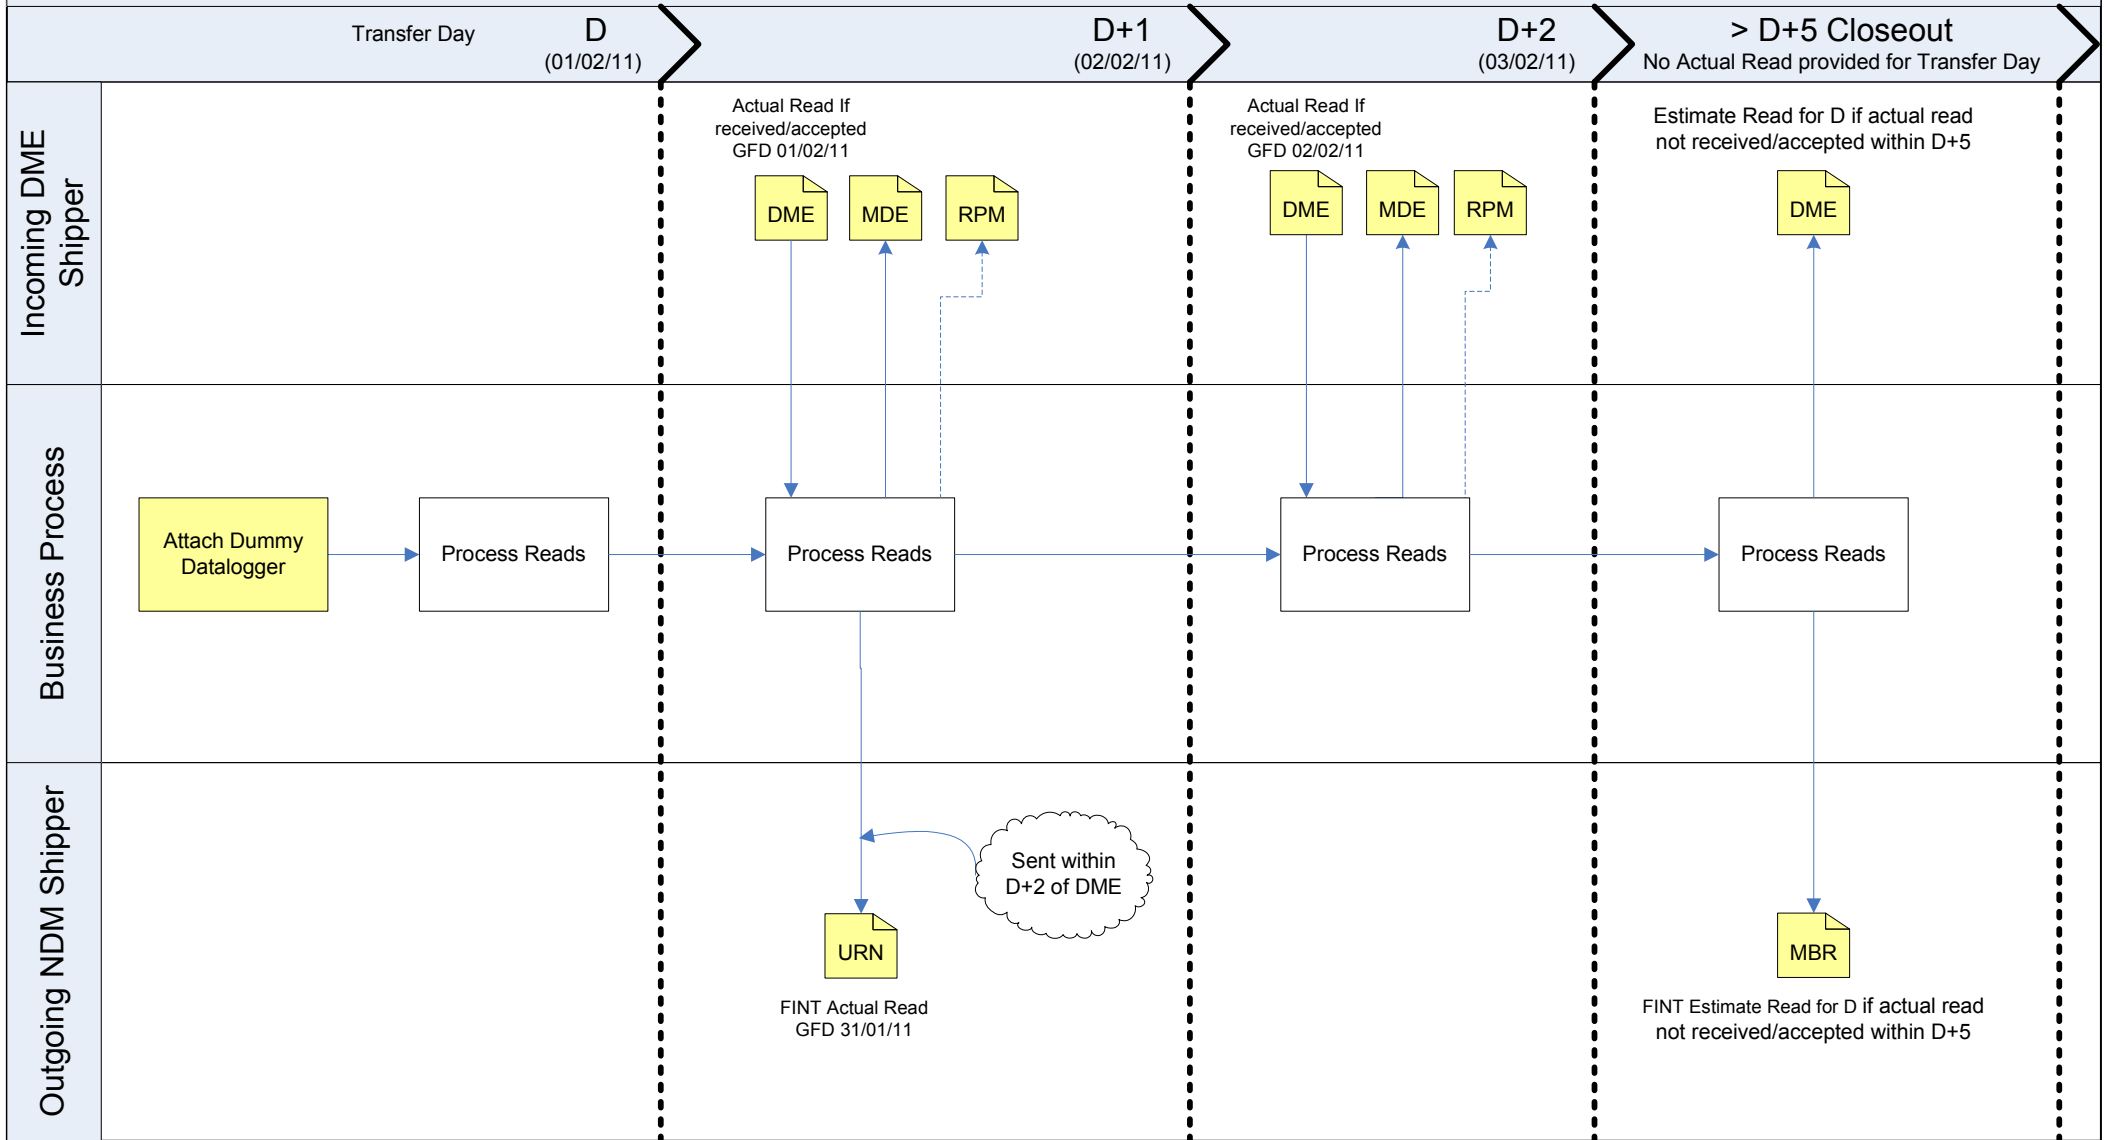

NDM - DME Shipper Transfer Read Scenarios

□ No changes

■ New process

NB. DME file includes all DME reads for Meter points within Shipper ownership

DME - NDM Shipper Transfer Read Scenarios

□ No changes

■ New process

NB. DME file includes all DME reads for Meter points within Shipper ownership

NDM – DM(M/V) Shipper Transfer Read Scenarios

 No changes

 New process

DM(V) - NDM Shipper Transfer Read Scenarios

□ No changes

■ New process

DME - DME Shipper Transfer Read Scenarios

No changes

New process

NB. DME file includes all DME reads for Meter points within Shipper ownership

DME - DM(M/V) Shipper Transfer Read Scenarios

NB. DME file includes all DME reads for Meter points within Shipper ownership

DM(V) - DME Shipper Transfer Read Scenarios

NB. DME file includes all DME reads for Meter points within Shipper ownership