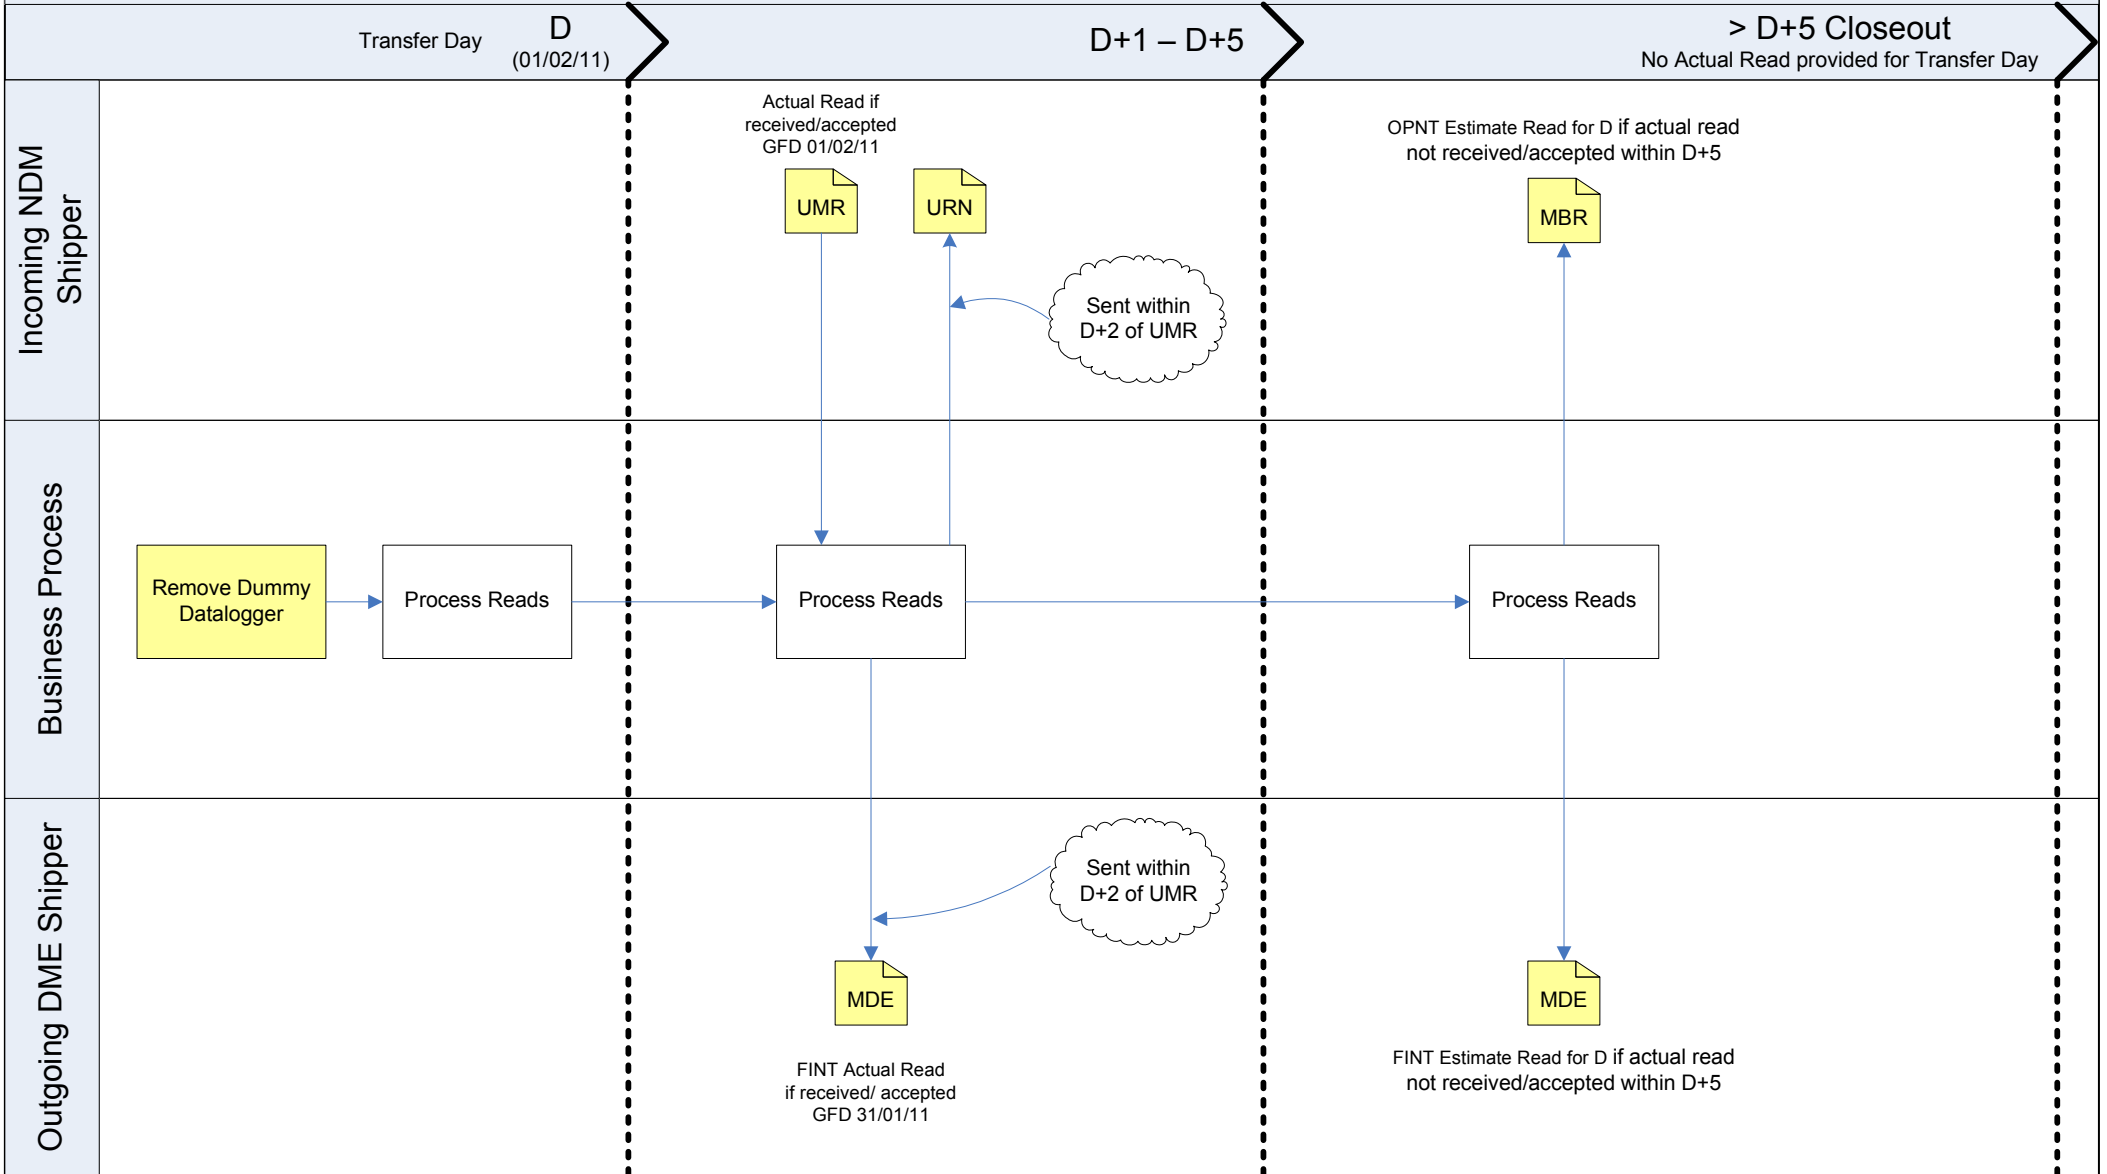

NDM - DME Shipper Transfer Read Scenarios

□ No changes

■ New process

NB. DME file includes all DME reads for Meter points within Shipper ownership

DME - NDM Shipper Transfer Read Scenarios

□ No changes

■ New process

NB. DME file includes all DME reads for Meter points within Shipper ownership

NDM – DM(M/V) Shipper Transfer Read Scenarios

 No changes

 New process

DM(V) - NDM Shipper Transfer Read Scenarios

□ No changes

■ New process

DME - DME Shipper Transfer Read Scenarios

No changes

New process

NB. DME file includes all DME reads for Meter points within Shipper ownership

DME - DM(M/V) Shipper Transfer Read Scenarios

NB. DME file includes all DME reads for Meter points within Shipper ownership

DM(V) - DME Shipper Transfer Read Scenarios

NB. DME file includes all DME reads for Meter points within Shipper ownership