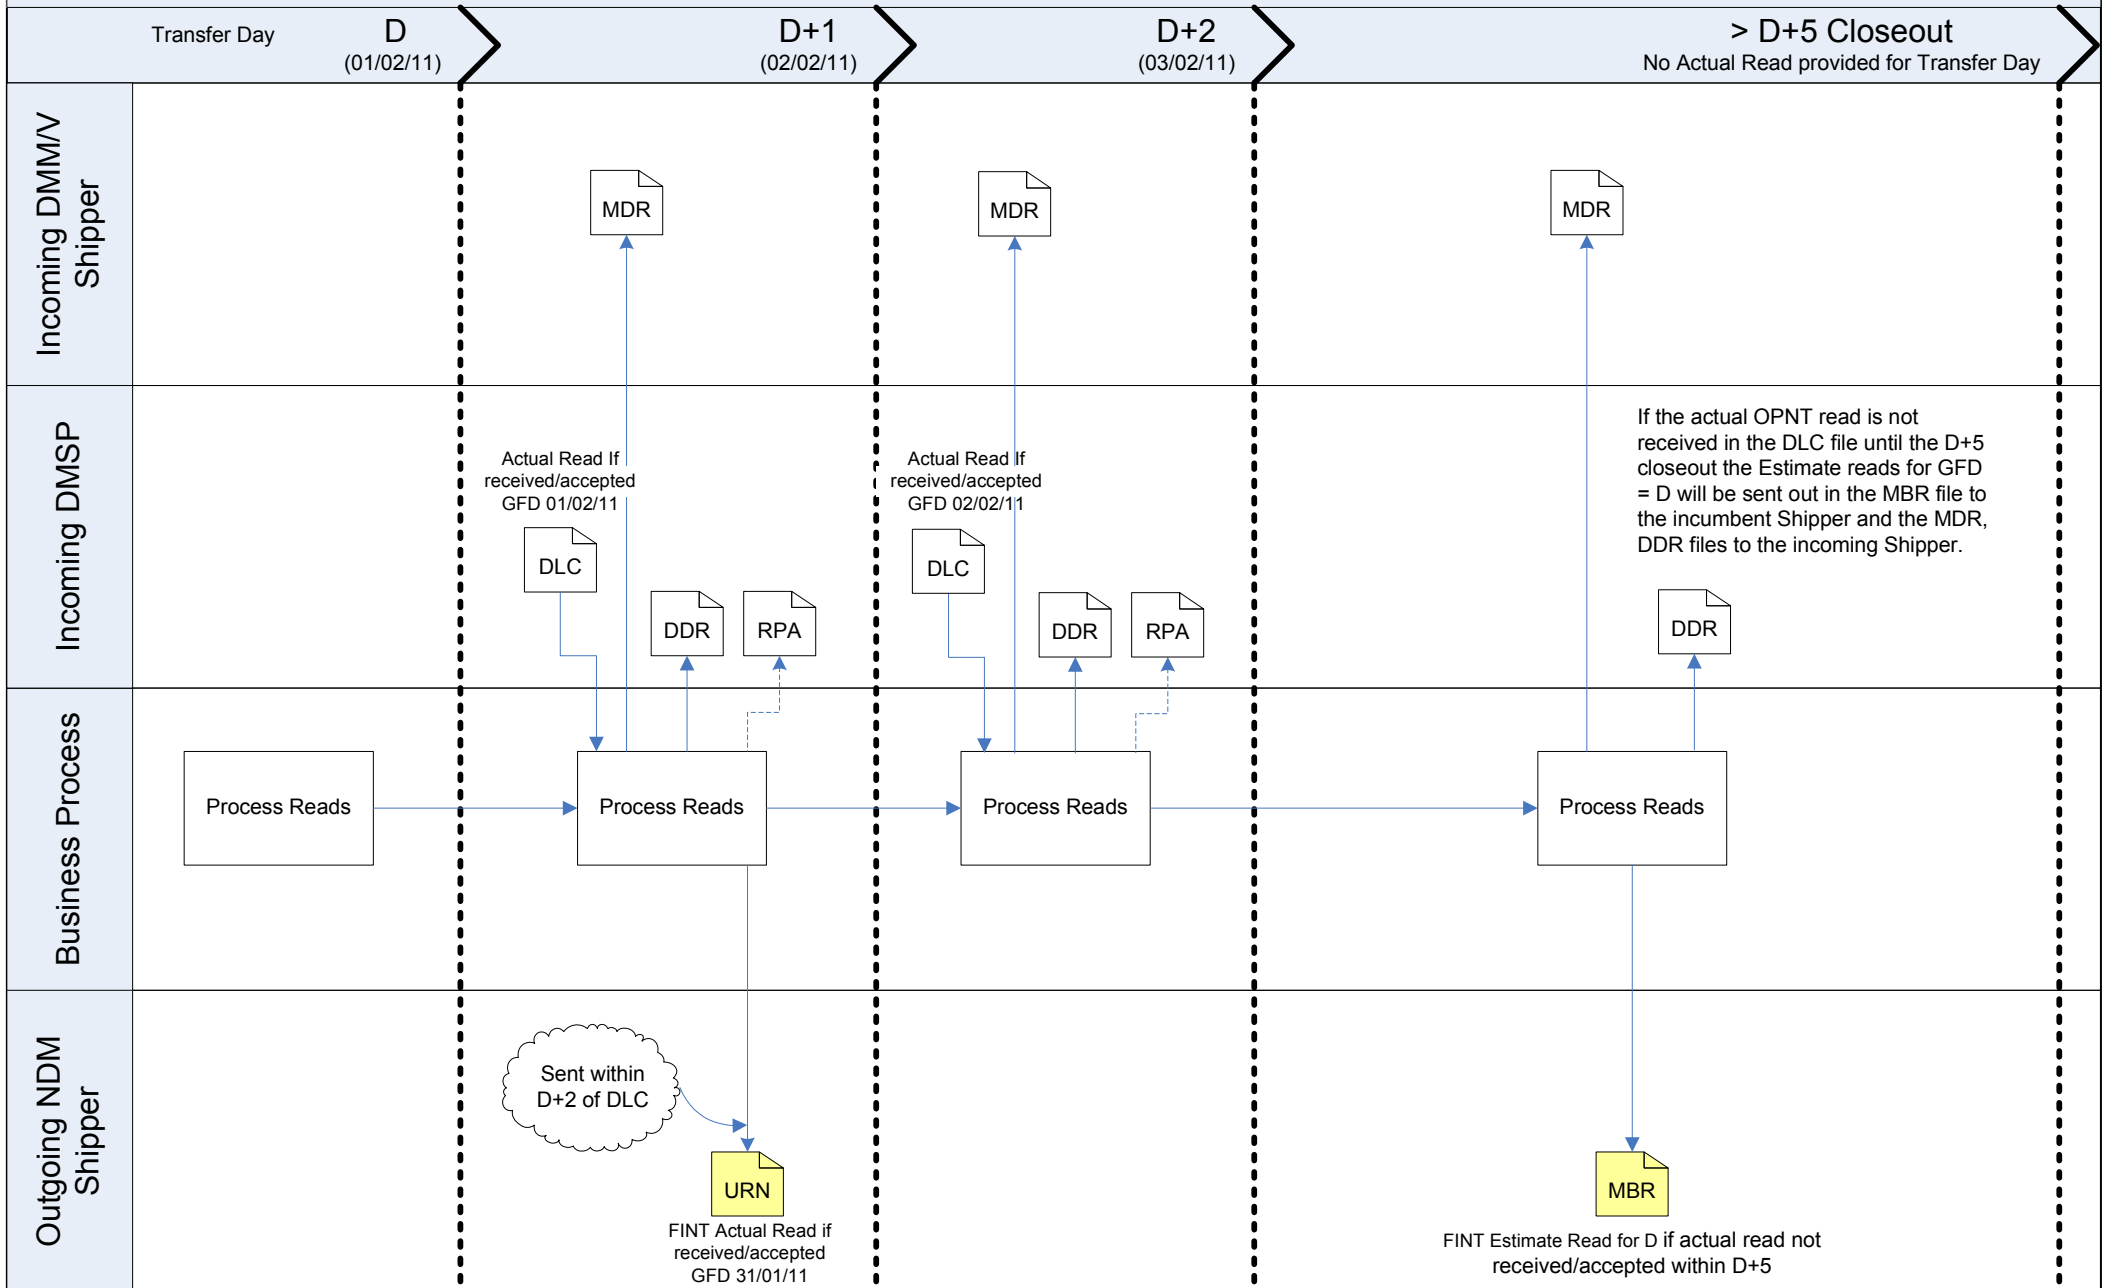

NDM - DME Shipper Transfer Read Scenarios

□ No changes

■ New process

NB. DME file includes all DME reads for Meter points within Shipper ownership

DME - NDM Shipper Transfer Read Scenarios

□ No changes

■ New process

NB. DME file includes all DME reads for Meter points within Shipper ownership

NDM – DM(M/V) Shipper Transfer Read Scenarios

 No changes

 New process

DM(V) - NDM Shipper Transfer Read Scenarios

□ No changes

■ New process

DME - DME Shipper Transfer Read Scenarios

No changes

New process

NB. DME file includes all DME reads for Meter points within Shipper ownership

DME - DM(M/V) Shipper Transfer Read Scenarios

NB. DME file includes all DME reads for Meter points within Shipper ownership

DM(V) - DME Shipper Transfer Read Scenarios

NB. DME file includes all DME reads for Meter points within Shipper ownership