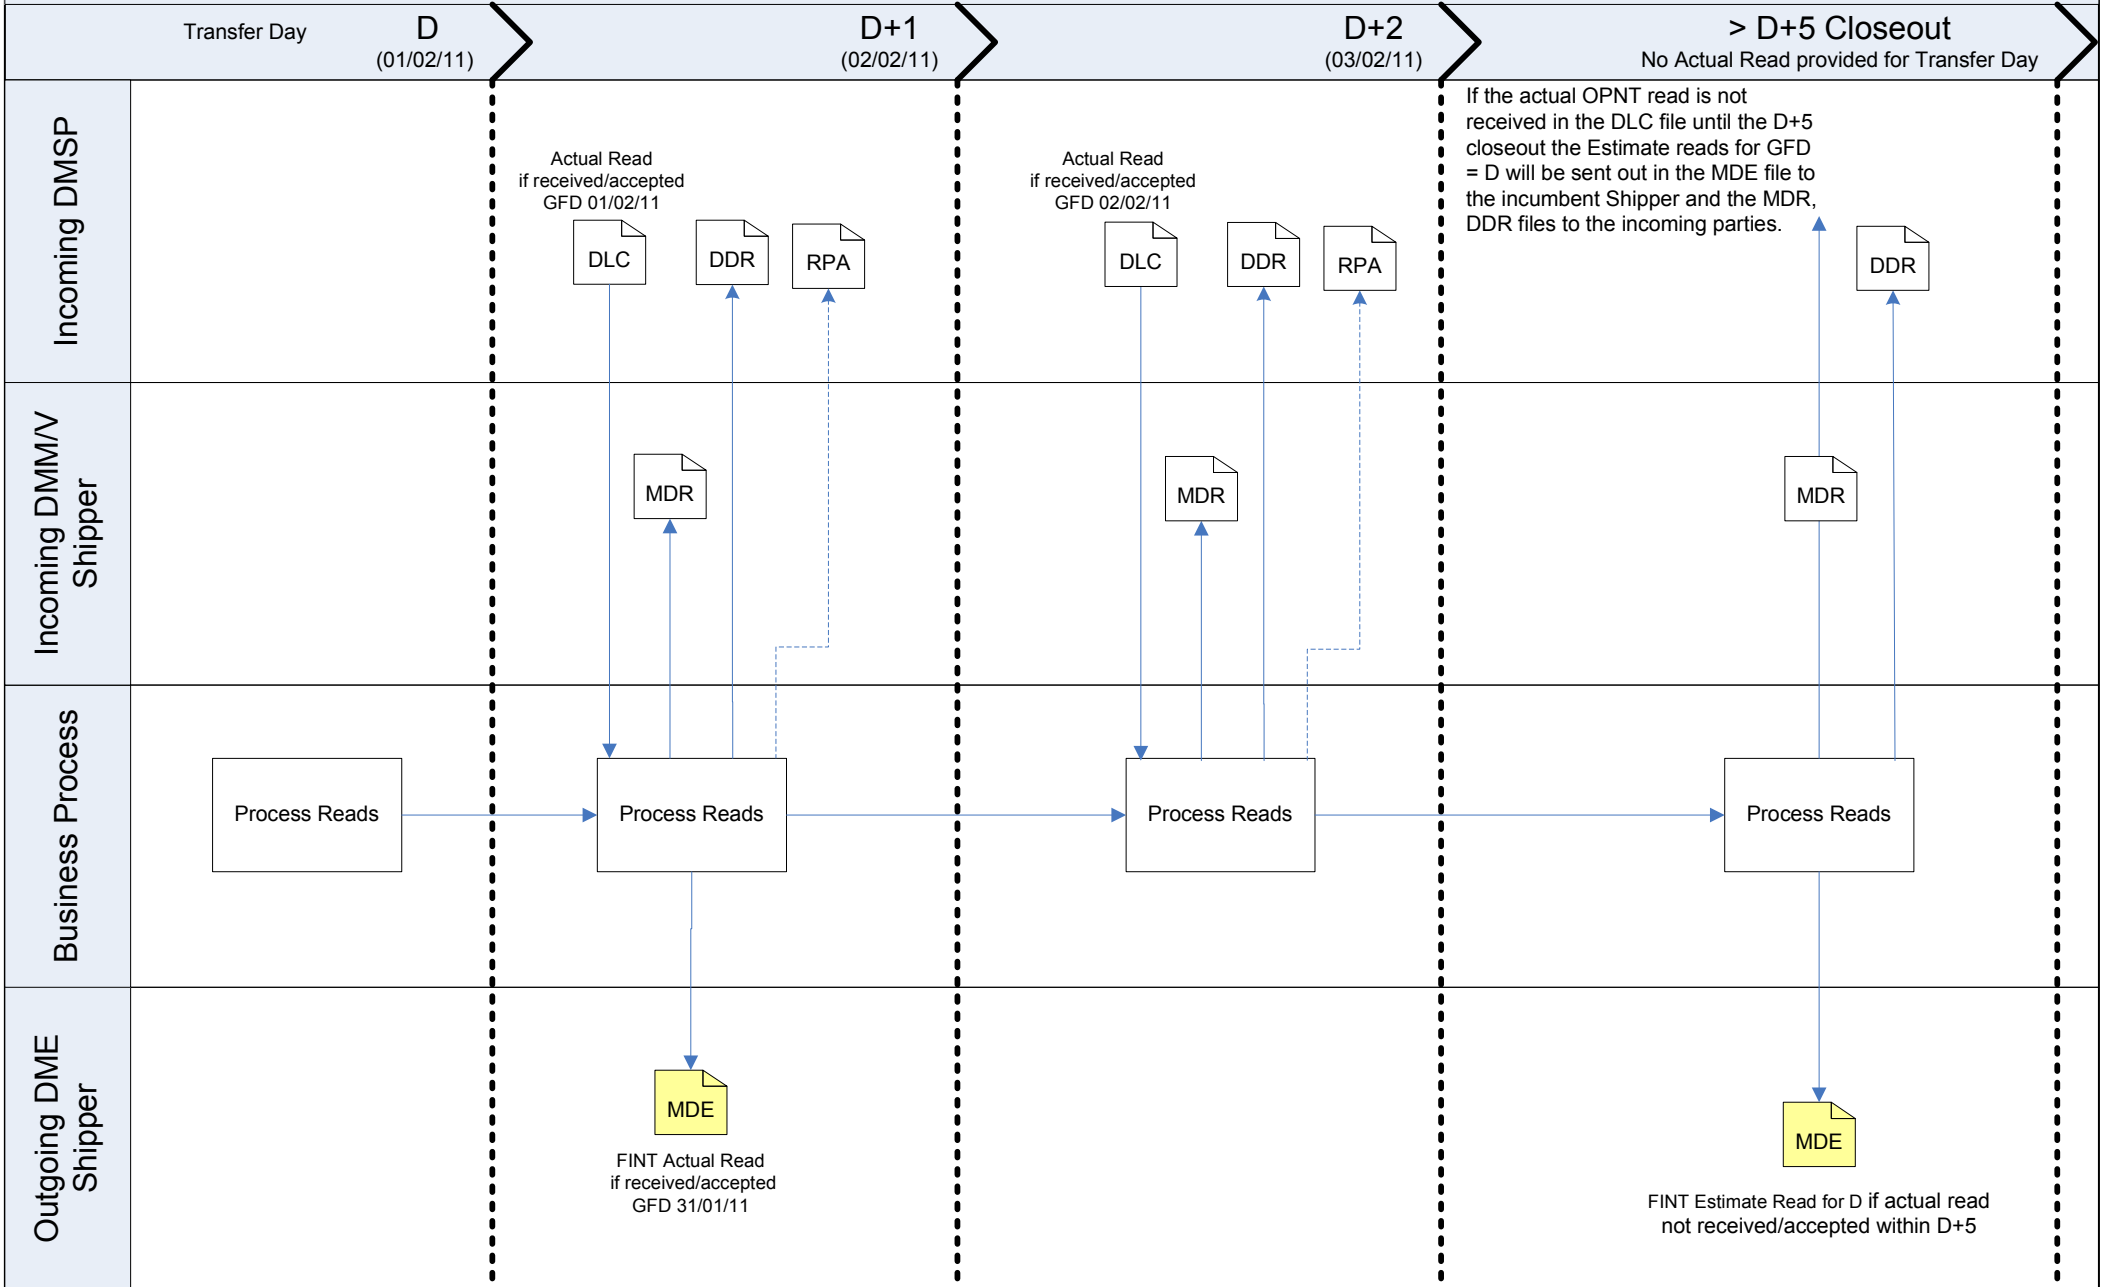

NDM - DME Shipper Transfer Read Scenarios

□ No changes

■ New process

NB. DME file includes all DME reads for Meter points within Shipper ownership

DME - NDM Shipper Transfer Read Scenarios

□ No changes

■ New process

NB. DME file includes all DME reads for Meter points within Shipper ownership

NDM – DM(M/V) Shipper Transfer Read Scenarios

 No changes

 New process

DM(V) - NDM Shipper Transfer Read Scenarios

□ No changes

■ New process

DME - DME Shipper Transfer Read Scenarios

No changes

New process

NB. DME file includes all DME reads for Meter points within Shipper ownership

DME - DM(M/V) Shipper Transfer Read Scenarios

NB. DME file includes all DME reads for Meter points within Shipper ownership

DM(V) - DME Shipper Transfer Read Scenarios

NB. DME file includes all DME reads for Meter points within Shipper ownership