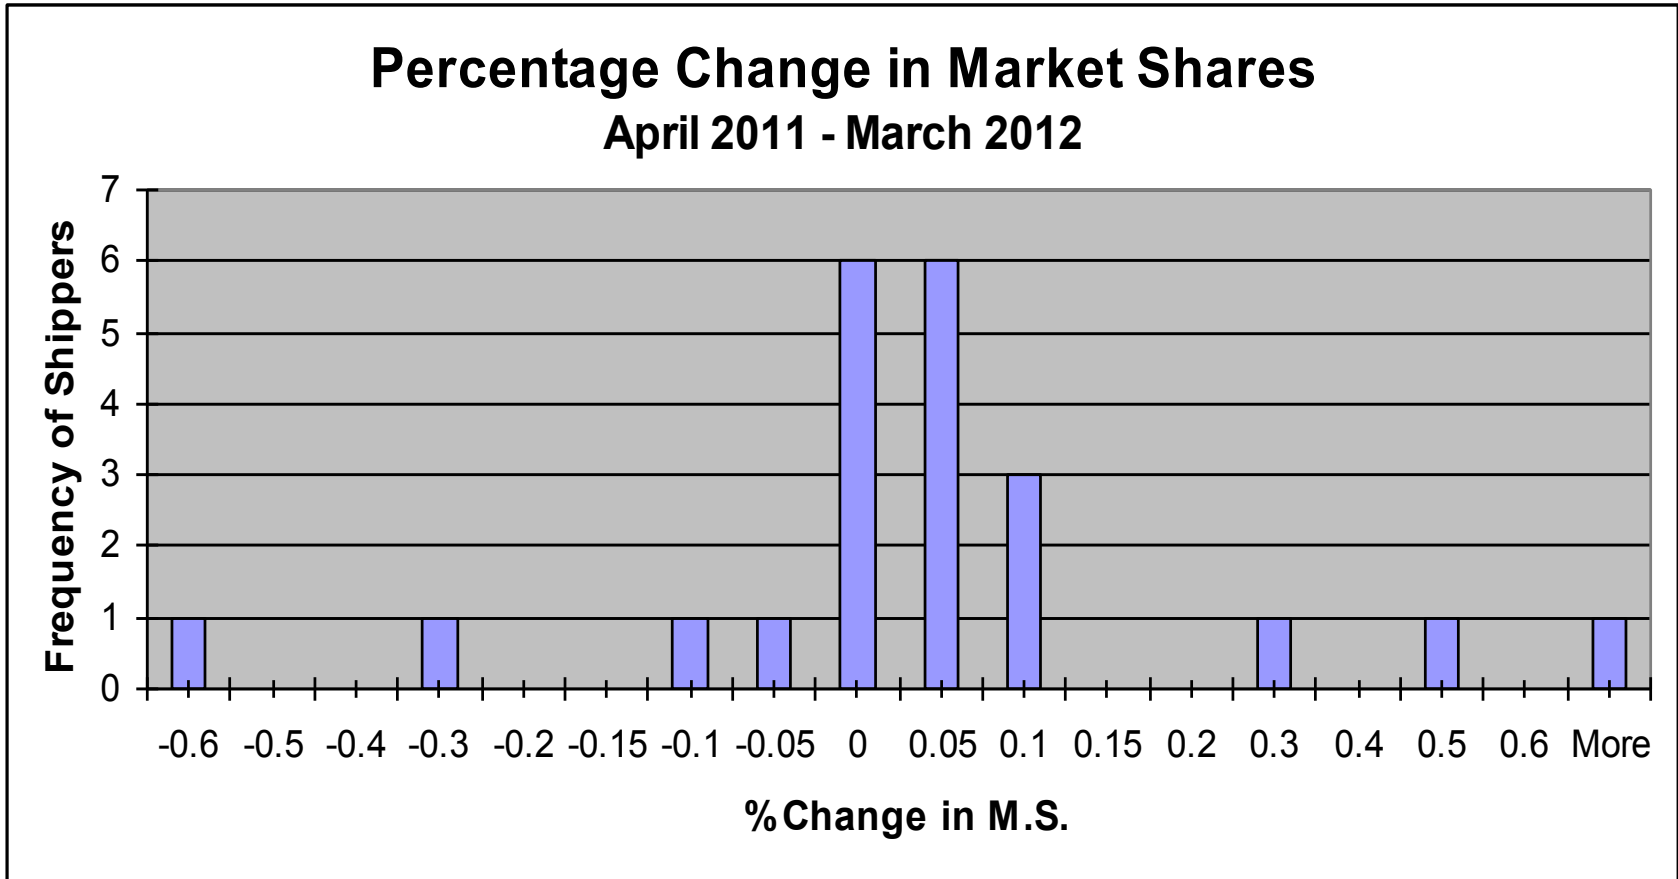

Shippers Market Share (excluding the 6 largest shippers)

April 2011 – March 2012

Having removed the 6 largest shippers, 77.3% of shippers had a market share change over the previous 12 months of less than 0.1% (positive or negative).

90.1% of Shippers had a market share change of less than 0.5% (positive or negative)

Remaining shippers experienced a market share change of 1% or less (positive or negative)

xserve

respect > commitment > teamwork