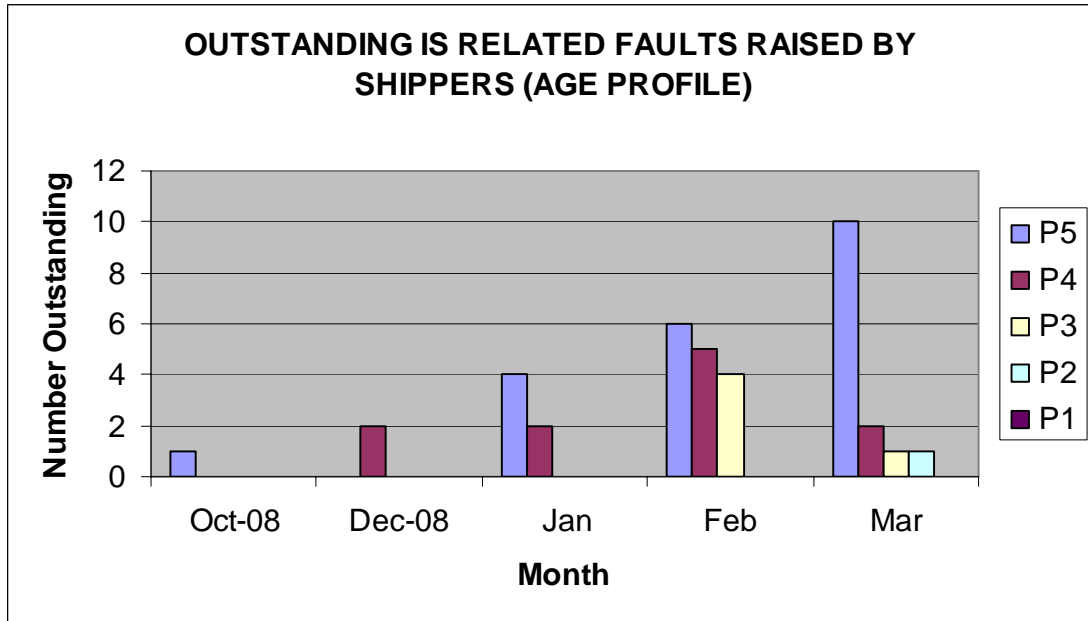

As discussed at UK Link Committee, below is a proposed new report showing age profile of all outstanding calls.

Note: Dummy data has been used for illustration only.

	P5	P4	P3	P2	P1	Total (Calls O/S)
Oct-08	1	0	0	0	0	1
Dec-08	0	2	0	0	0	2
Jan	4	2	0	0	0	6
Feb	6	5	4	0	0	15
Mar	10	2	1	1	0	14
Total (Per P level)	21	11	5	1	0	38