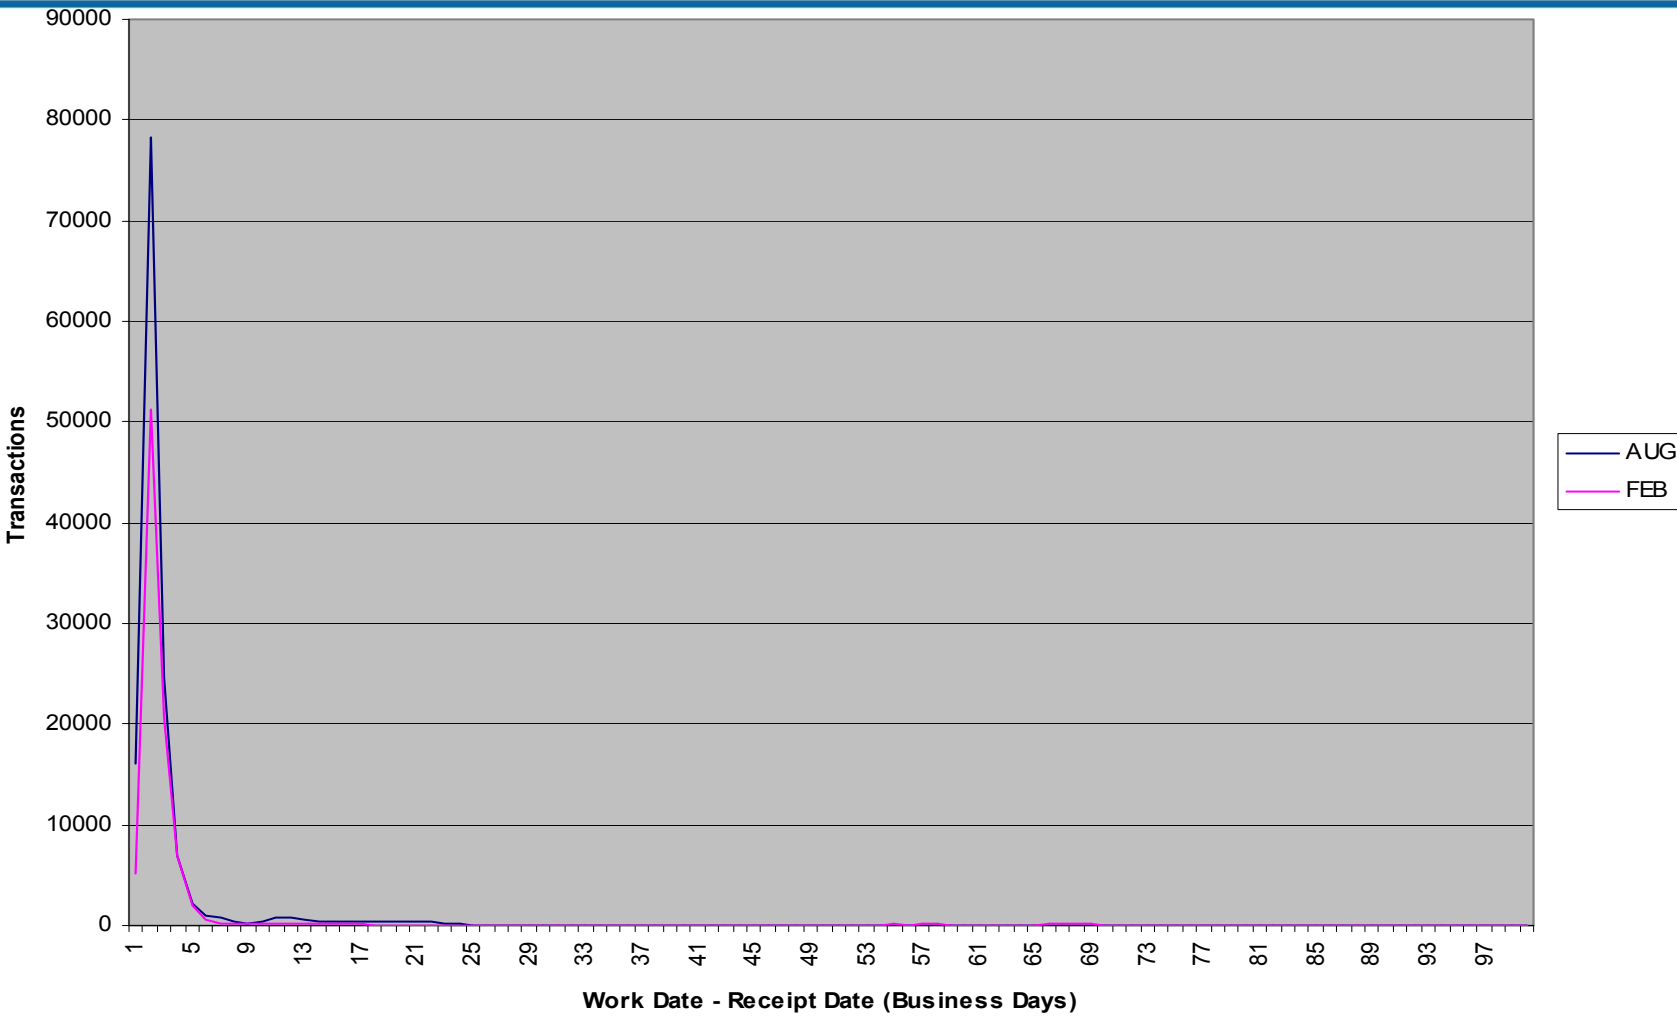

**RGMA Shipper Operational Performance
UKLink Committee Meeting**

08th September 2005

ONJOB Transactions – Feb05/Aug05 Accepted

ONJOB Transactions – Aug05 Accepted/Rejected

August 05 – In Summary

- 140,803 ONJOBS accepted
 - 12525 rejected (8.17% of total Transactions)
- 92.36% of all ONJOBS accepted within 7 business days
- 93.11% of all ONJOBS accepted are accepted within 10 days – 131099 transactions

Acceptance of Rejections - Headlines

Since July 2004 – August 2005 (inclusive):

- 1,109,505 ONJOBS accepted 1st time
- 134,498 ONJOBS accepted after a previous rejection
- *59,406 ONJOBS not accepted after earlier rejection*
 - *12,470 MPRs have transferred to other Users or have no live User*
 - *5,843 MPRs never been confirmed*
 - **40,785 MPRs remain with the User who submitted the original ONJOB**