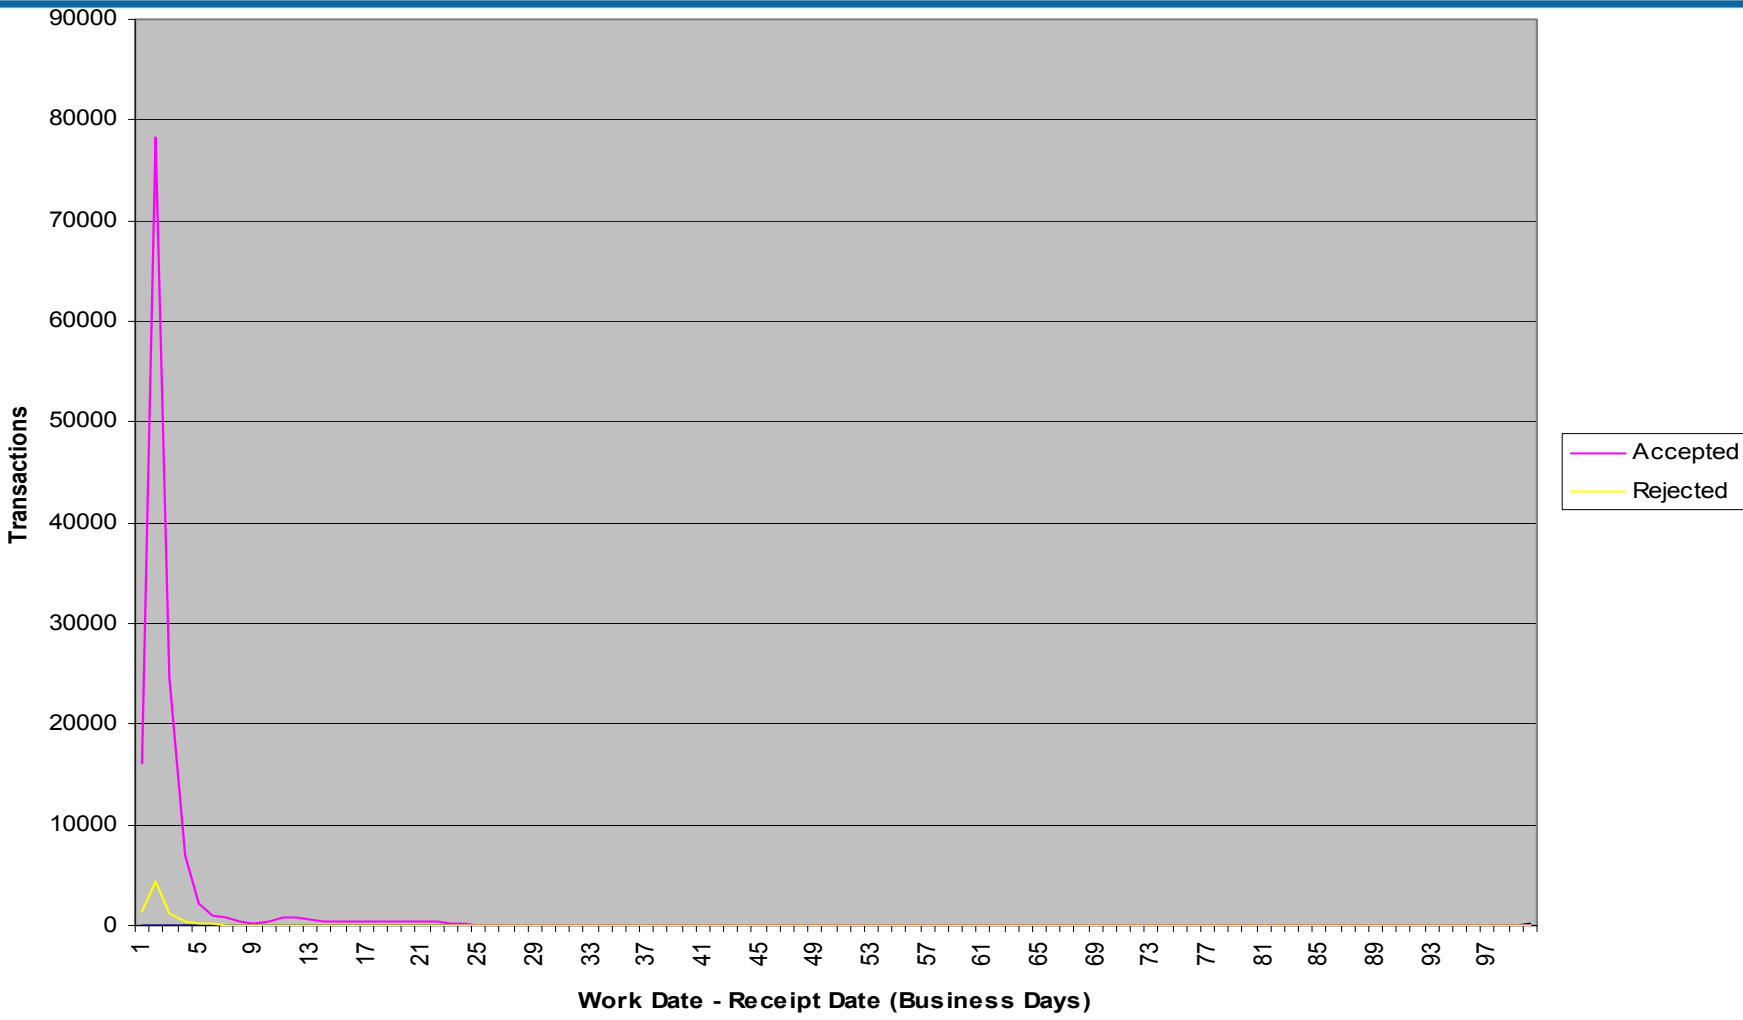

**RGMA Shipper Operational Performance
UKLink Committee Meeting**

08th September 2005

ONJOB Transactions – Feb05/Aug05 Accepted

ONJOB Transactions – Aug05 Accepted/Rejected

August 05 – In Summary

- 140,803 ONJOBS accepted
 - 12525 rejected (8.17% of total Transactions)
- 92.36% of all ONJOBS accepted within 7 business days
- 93.11% of all ONJOBS accepted are accepted within 10 days – 131099 transactions

Acceptance of Rejections - Headlines

Since July 2004 – August 2005 (inclusive):

- 1,109,505 ONJOBS accepted 1st time
- 134,498 ONJOBS accepted after a previous rejection
- *59,406 ONJOBS not accepted after earlier rejection*
 - *12,470 MPRs have transferred to other Users or have no live User*
 - *5,843 MPRs never been confirmed*
 - **40,785 MPRs remain with the User who submitted the original ONJOB**