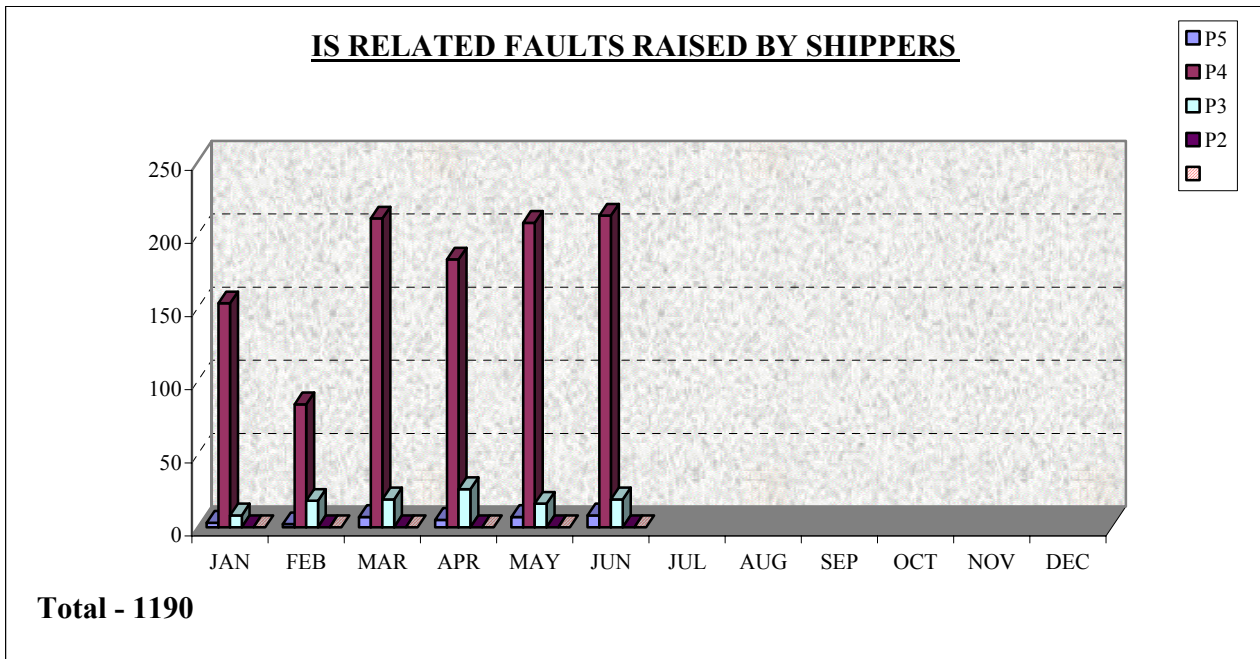

UK Link Performance Reporting
IS Faults logged by Shippers

	P5	P4	P3	P2	P1	Total
JAN	3	153	8	0	0	164
FEB	2	84	18	0	0	104
MAR	7	211	19	0	0	237
APR	5	183	26	0	0	214
MAY	7	208	16	0	0	231
JUN	8	213	19	0	0	240
JUL						
AUG						
SEP						
OCT						
NOV						
DEC						
Total	32	1052	106	0	0	1190

UK Link Performance Reporting

FAULTS OUTSTANDING

	P5	P4	P3	P2	P1	Total
JAN	0	0	0	0	0	0
FEB	0	0	0	0	0	0
MAR	0	0	0	0	0	0
APR	0	0	0	0	0	0
MAY	0	3	0	0	0	3
JUN	0	9	1	0	0	10
JUL						
AUG						
SEP						
OCT						
NOV						
DEC						
Total	0	12	1	0	0	13

OUTSTANDING IS RELATED FAULTS RAISED BY SHIPPERS

Total - 13