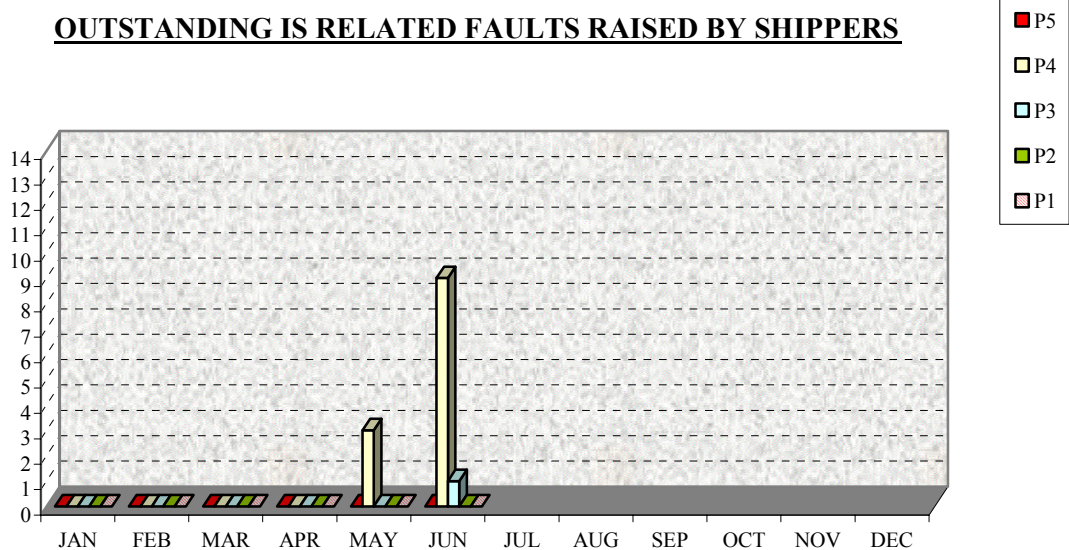

UK Link Performance Reporting
IS Faults logged by Shippers

	P5	P4	P3	P2	P1	Total
JAN	3	153	8	0	0	164
FEB	2	84	18	0	0	104
MAR	7	211	19	0	0	237
APR	5	183	26	0	0	214
MAY	7	208	16	0	0	231
JUN	8	213	19	0	0	240
JUL						
AUG						
SEP						
OCT						
NOV						
DEC						
Total	32	1052	106	0	0	1190

UK Link Performance Reporting

FAULTS OUTSTANDING

	P5	P4	P3	P2	P1	Total
JAN	0	0	0	0	0	0
FEB	0	0	0	0	0	0
MAR	0	0	0	0	0	0
APR	0	0	0	0	0	0
MAY	0	3	0	0	0	3
JUN	0	9	1	0	0	10
JUL						
AUG						
SEP						
OCT						
NOV						
DEC						
Total	0	12	1	0	0	13

OUTSTANDING IS RELATED FAULTS RAISED BY SHIPPERS

Total - 13