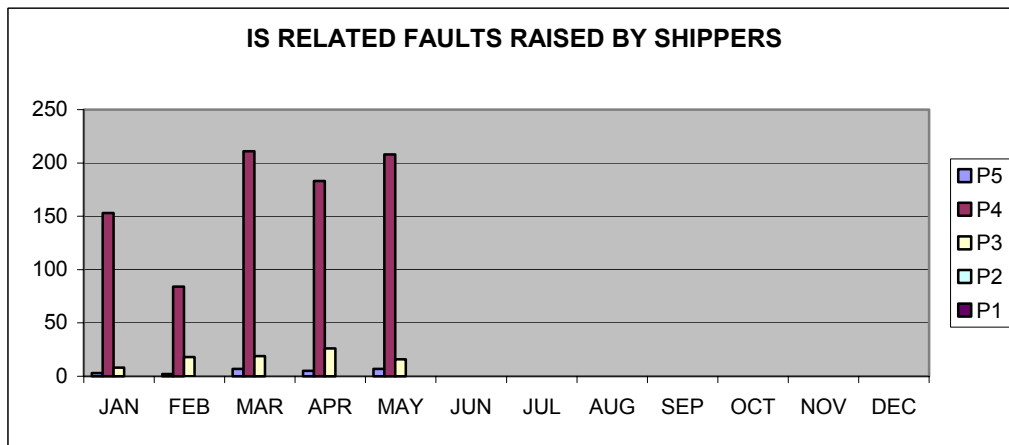

UK Link Performance Reporting IS Faults logged by Shippers

Faults Raised	P5	P4	P3	P2	P1	Total
JAN	3	153	8	0	0	164
FEB	2	84	18	0	0	104
MAR	7	211	19	0	0	237
APR	5	183	26	0	0	214
MAY	7	208	16	0	0	231
JUN						0
JUL						0
AUG						0
SEP						0
OCT						0
NOV						0
DEC						0
Total	24	839	87	0	0	950