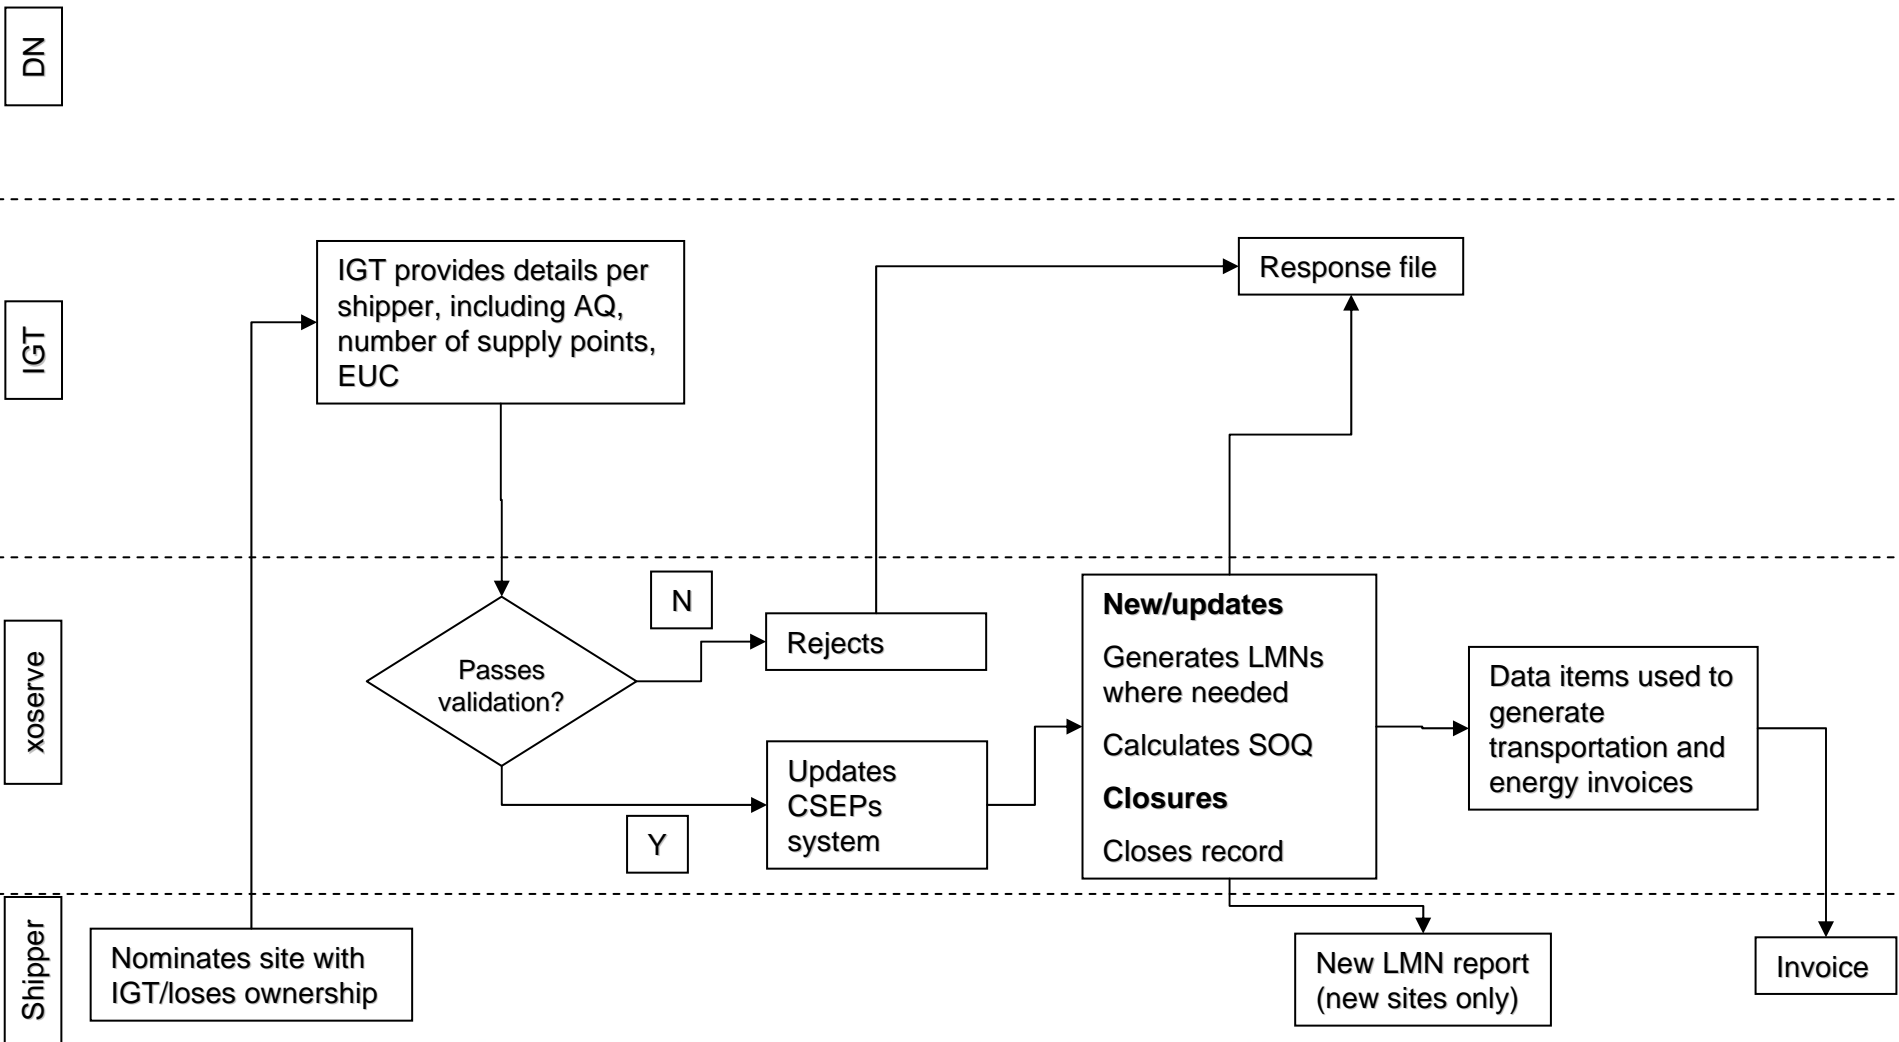

New project process – xoserve interface

New project process – xoserve interface

Industry data items – CSEPs flows

Rec data items – CSEPs flows