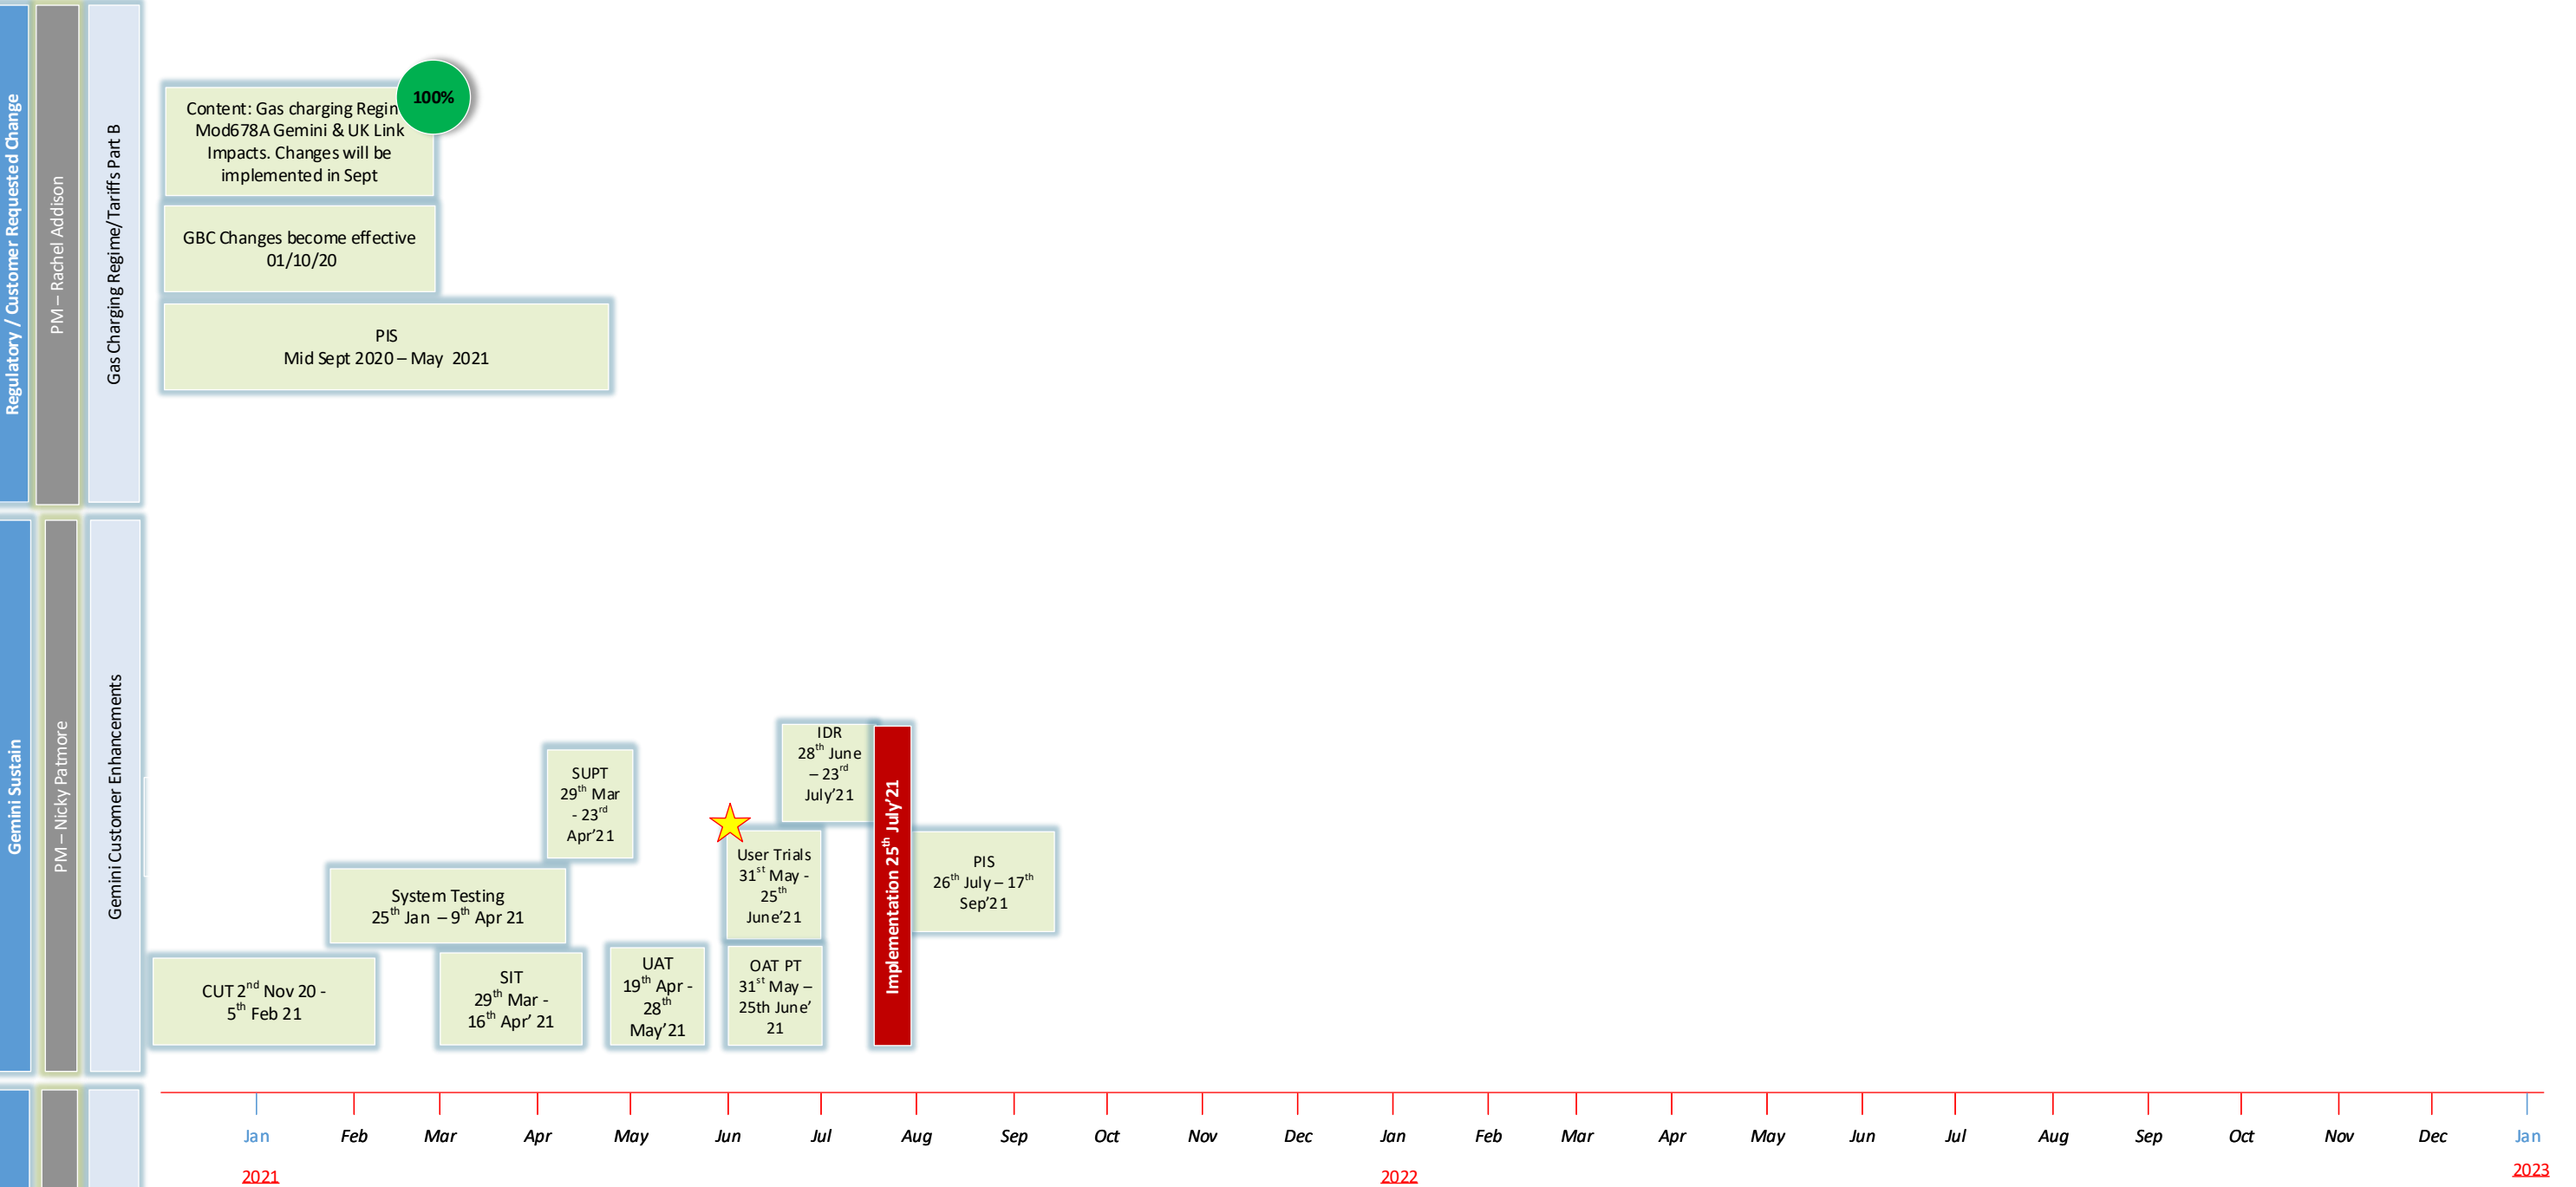

NG TRANSMISSION CHANGE HORIZON PLAN 0 – 2 YEARS (JANUARY 2021 – JANUARY 2023)

Key RAG Status %

- Red = High Risk
- Amber = Medium Risk
- Green = Low Risk
- % = Certainty of Scope
- Star = External User Activity
- xxx (solid) = Planned Activity
- xxx (dashed) = Potential / Uncertain
- xxx (light blue) = Change Proposal