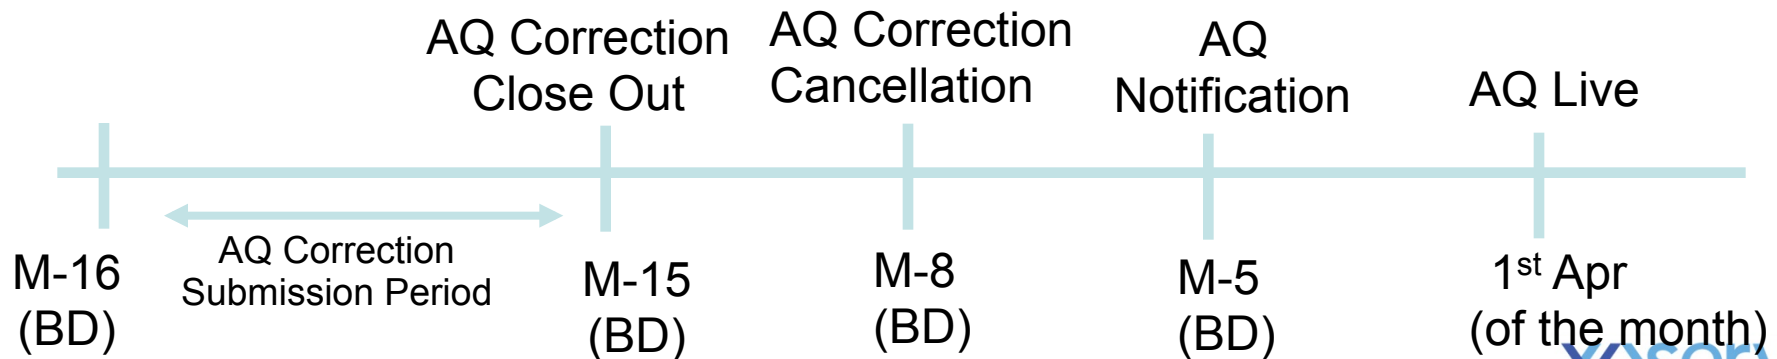

respect > commitment > teamwork

Project Nexus Workgroup AQ Correction Process Timeline

10th March 2015

AQ Correction Timeline

AQ Correction Submitted after M-15 will be processed for the following month

xserve

respect > commitment > teamwork

AQ Process & AQ Correction Timelines

AQ Process

AQ Correction Process

CD = Calendar Day

BD = Business day

respect > commitment > teamwork

AQ Correction Scenario