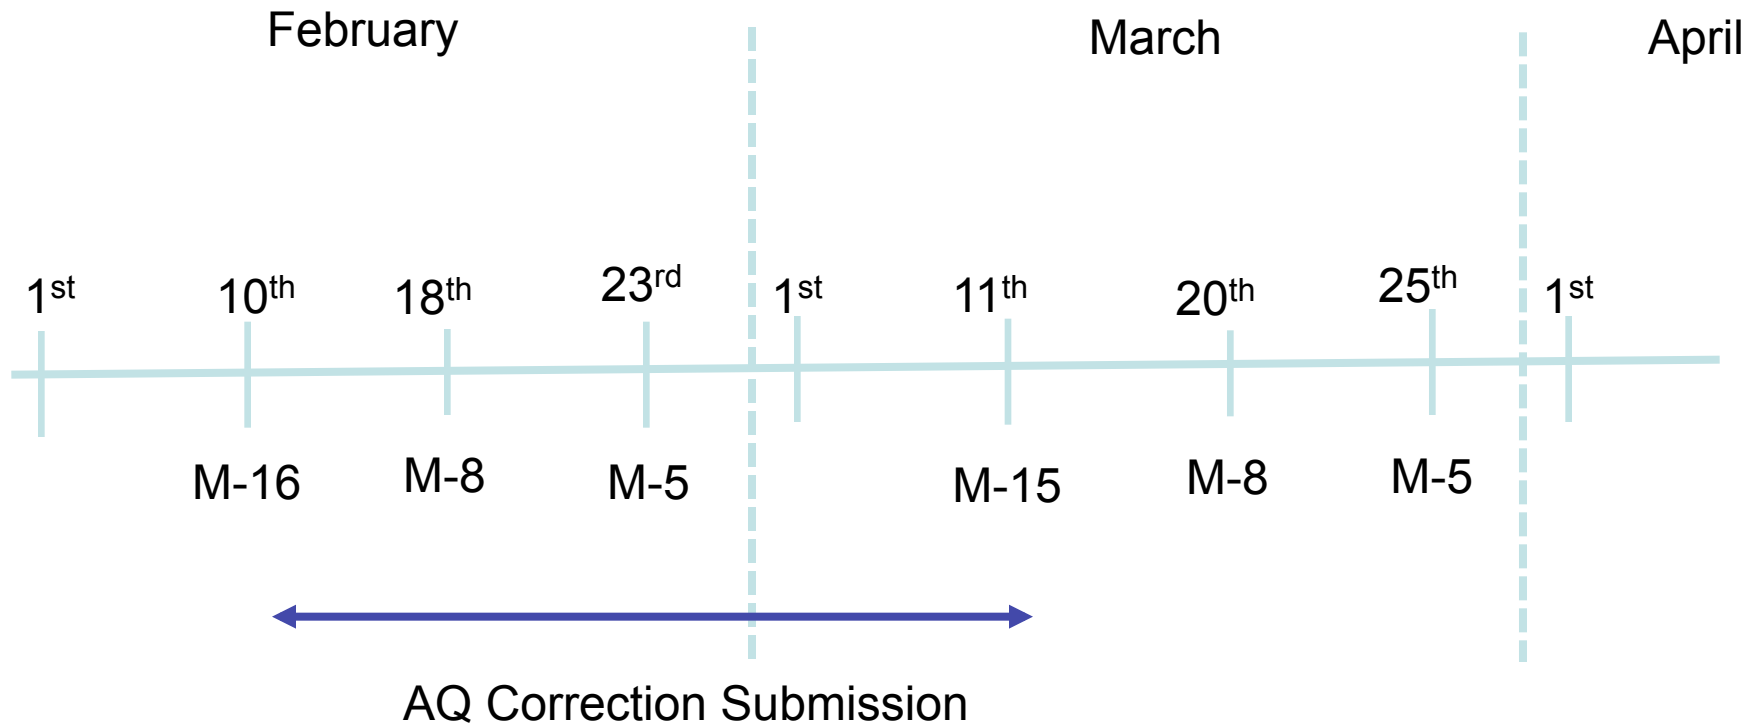

respect > commitment > teamwork

Project Nexus Workgroup AQ Correction Process Timeline

10th March 2015

AQ Correction Timeline

AQ Correction Submitted after M-15 will be processed for the following month

xserve

respect > commitment > teamwork

AQ Process & AQ Correction Timelines

AQ Process

AQ Correction Process

CD = Calendar Day

BD = Business day

respect > commitment > teamwork

AQ Correction Scenario