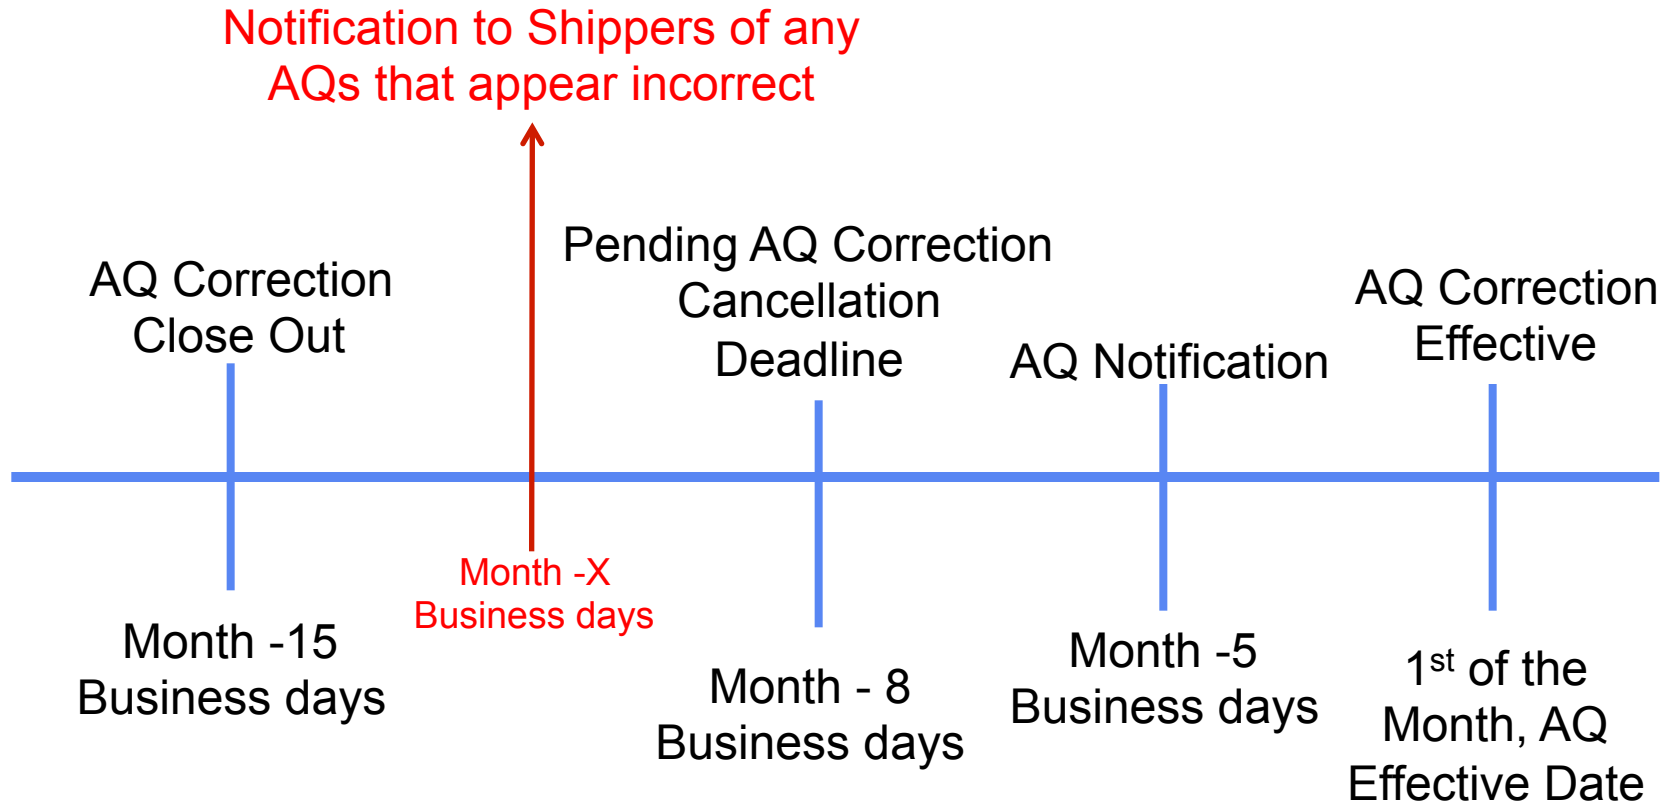

respect > commitment > teamwork

Project Nexus Workgroup AQ Correction Process Timeline

10th March 2015

AQ Correction Timeline

AQ Correction Submitted after M-15 will be processed for the following month

xserve

respect > commitment > teamwork

AQ Process & AQ Correction Timelines

AQ Process

AQ Correction Process

CD = Calendar Day

BD = Business day

respect > commitment > teamwork

AQ Correction Scenario