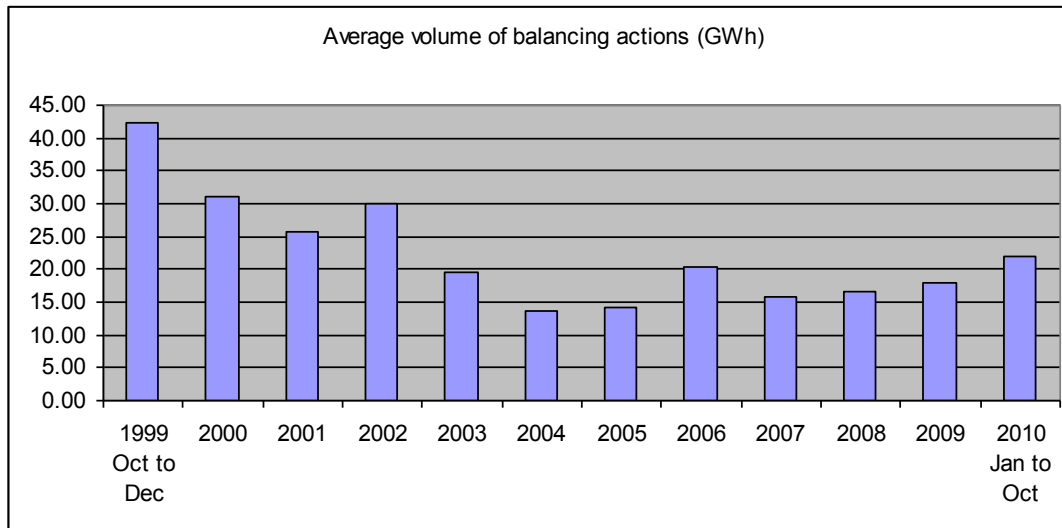

Mod 0333 – Additional Info

**Additional Imbalance & Residual Balancing information
following Transmission Workstream 9th November 2010**

Imbalance Volume

Residual Balancing Actions

Regression Analysis