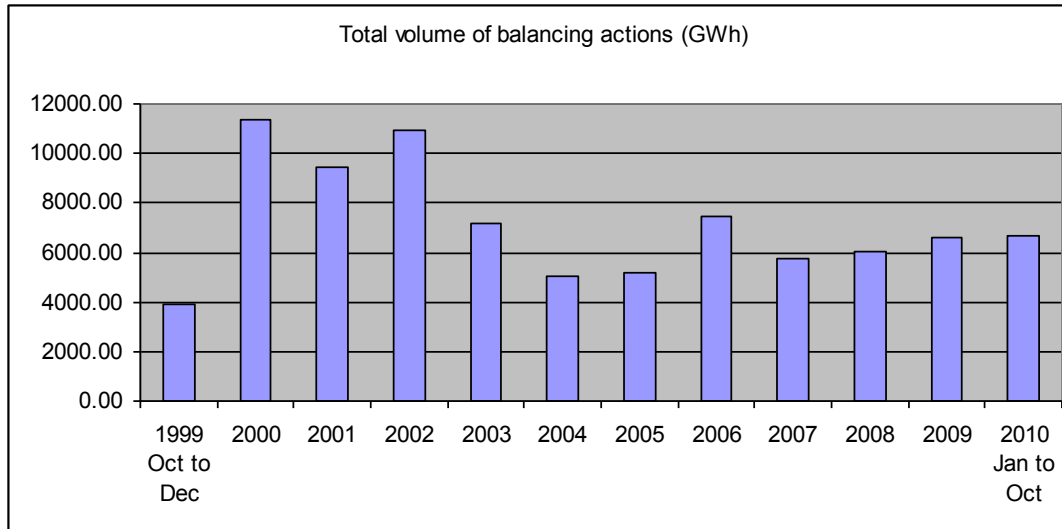

Mod 0333 – Additional Info

**Additional Imbalance & Residual Balancing information
following Transmission Workstream 9th November 2010**

Imbalance Volume

Residual Balancing Actions

Regression Analysis