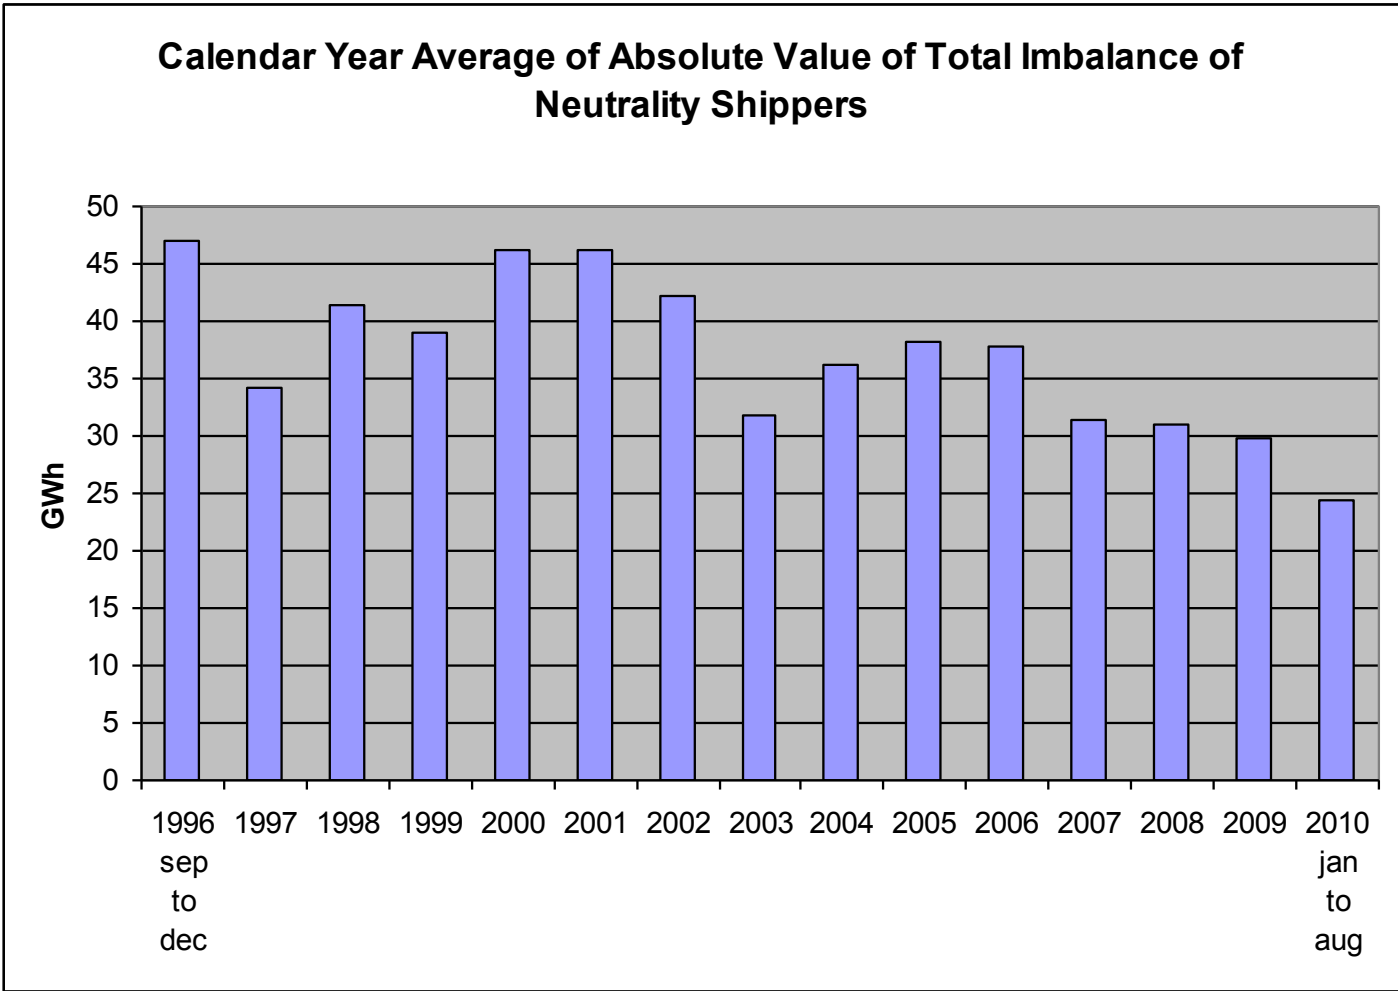

Mod 0333 – Additional Info

**Additional Imbalance & Residual Balancing information
following Transmission Workstream 9th November 2010**

Imbalance Volume

Residual Balancing Actions

Regression Analysis