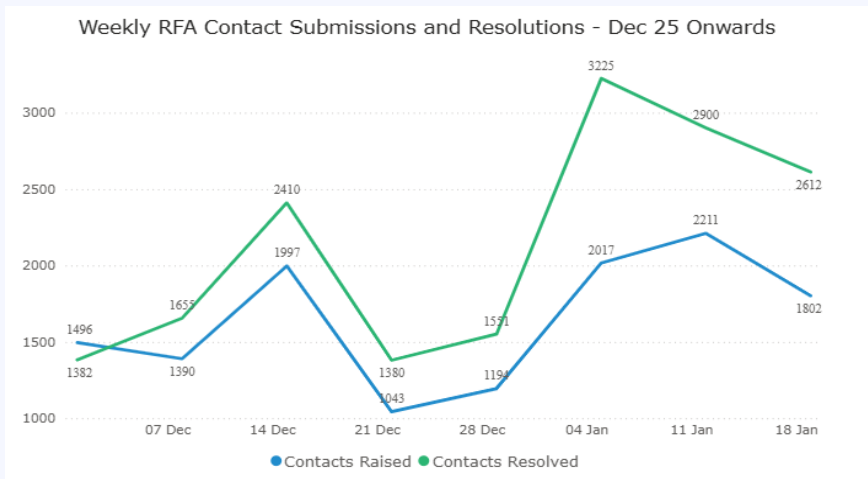

XOSERVE

Weekly RFA Reporting

25 January 2026 Position

X RFA Weekly Position as of 25/01/2026

Date	Number of RFAs Submitted
01/01/26	80
02/01/26	156
03/01/26	48
04/01/26	25
05/01/26	361
06/01/26	387
07/01/26	360
08/01/26	401
09/01/26	374
10/01/26	117
11/01/26	17
12/01/26	339
13/01/26	430
14/01/26	407
15/01/26	382
16/01/26	563
17/01/26	73
18/01/26	17
19/01/26	389
20/01/26	305
21/01/26	364
22/01/26	323
23/01/26	308
24/01/26	113
25/01/26	6

Month	Number of RFAs submitted
Aug 2025	5,220
Sep 2025	7,938
Oct 2025	12,125
Nov 2025	7,182
Dec 2025	6,811
Jan 2026	6,345

Total Number of Open RFAs

1,406

Current RFA Backlog (Open > 20 Days old)

379

X RFA Backlog and Age Profile

Current backlog on 25/01/26

Total Number of Open RFAs

1,406

Current RFA Backlog (Open > 20 Days old)

379

Backlog on 18/01/26

Total Number of Open RFAs

2,081