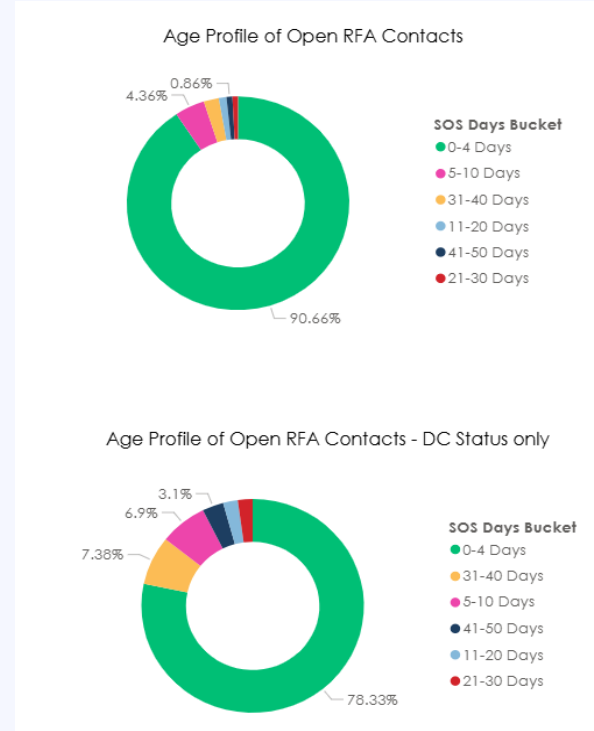

X RFA Backlog and Age Profile