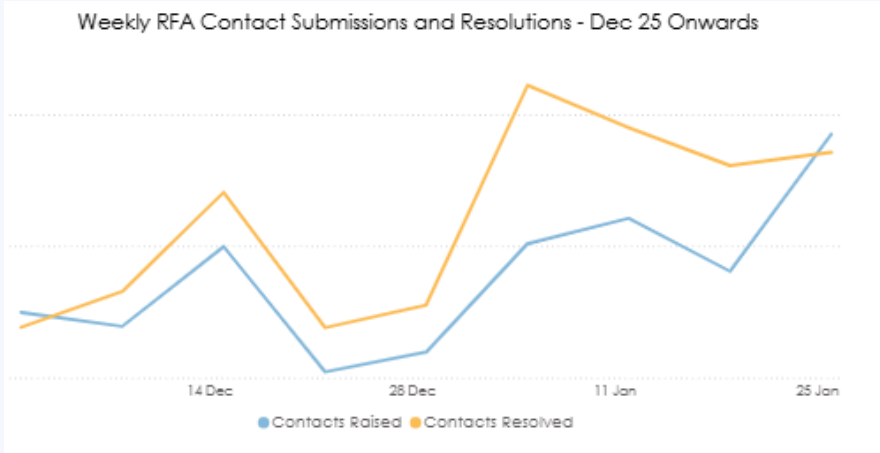

X RFA Backlog and Age Profile