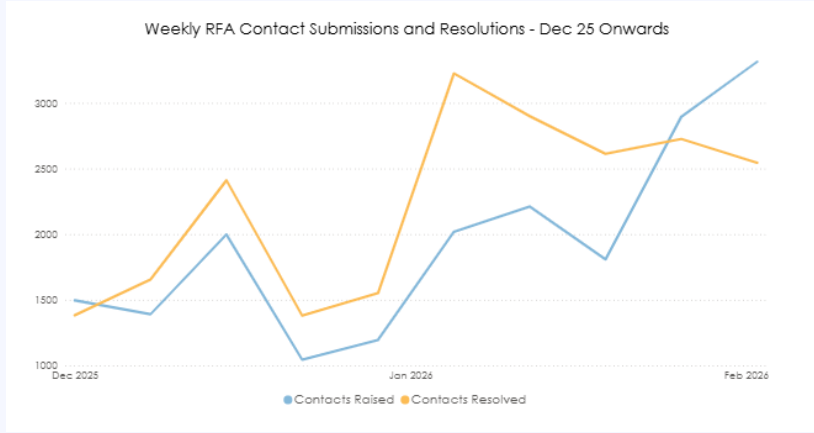

X RFA Weekly Position as of 08/02/2026

Date	Number of RFAs Submitted
01/01/26	80
02/01/26	156
03/01/26	48
04/01/26	25
05/01/26	361
06/01/26	387
07/01/26	360
08/01/26	401
09/01/26	374
10/01/26	117
11/01/26	17
12/01/26	339
13/01/26	430
14/01/26	407
15/01/26	382
16/01/26	563
17/01/26	73
18/01/26	17
19/01/26	389
20/01/26	305
21/01/26	364
22/01/26	323
23/01/26	308
24/01/26	113
25/01/26	6
26/01/26	572
27/01/26	474
28/01/26	576
29/01/26	545
30/01/26	529
31/01/26	156
Total	9197

Date	Number of RFAs Submitted
01/02/26	42
02/02/26	703
03/02/26	626
04/02/26	611
05/02/26	666
06/02/26	571
07/02/26	95
08/02/26	42
Total	3356

Month	Number of RFAs Submitted
Aug 25	5220
Sep 25	7938
Oct 25	12125
Nov 25	7182
Dec 25	6811
Jan 26	9197
Feb 26	3356
Total	51829

Total Number of Open RFAs

2,393

X RFA Backlog and Age Profile

Current backlog

Total Number of Open RFAs

2,393

Open RFAs > 20 Days old) with Shipper

40

Open RFAs > 20 Days old) with Correla

7

Last week's backlog

Total Number of Open RFAs

1,627

Current RFA Backlog (Open > 20 Days old)

63