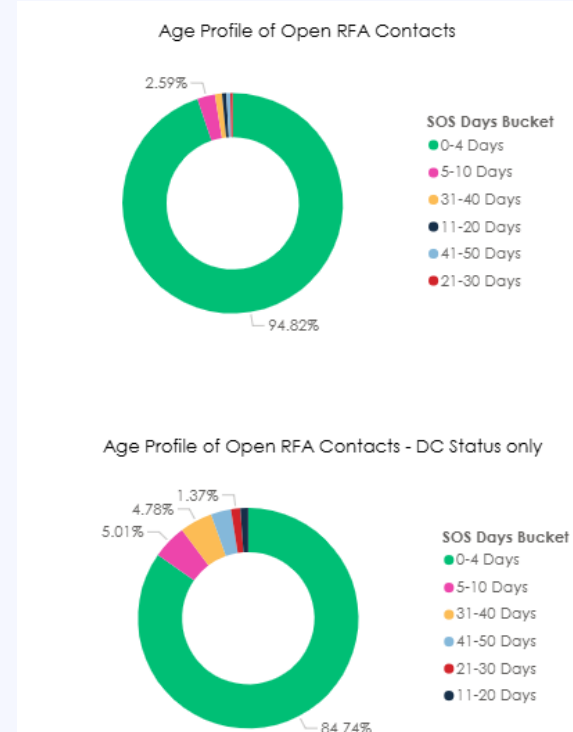

# X RFA Weekly Position as of 08/02/2026

Date	Number of RFAs Submitted
01/01/26	80
02/01/26	156
03/01/26	48
04/01/26	25
05/01/26	361
06/01/26	387
07/01/26	360
08/01/26	401
09/01/26	374
10/01/26	117
11/01/26	17
12/01/26	339
13/01/26	430
14/01/26	407
15/01/26	382
16/01/26	563
17/01/26	73
18/01/26	17
19/01/26	389
20/01/26	305
21/01/26	364
22/01/26	323
23/01/26	308
24/01/26	113
25/01/26	6
26/01/26	572
27/01/26	474
28/01/26	576
29/01/26	545
30/01/26	529
31/01/26	156
<b>Total</b>	<b>9197</b>

Date	Number of RFAs Submitted
01/02/26	42
02/02/26	703
03/02/26	626
04/02/26	611
05/02/26	666
06/02/26	571
07/02/26	95
08/02/26	42
<b>Total</b>	<b>3356</b>

Month	Number of RFAs Submitted
Aug 25	5220
Sep 25	7938
Oct 25	12125
Nov 25	7182
Dec 25	6811
Jan 26	9197
Feb 26	3356
<b>Total</b>	<b>51829</b>

# X RFA Backlog and Age Profile

Current backlog

Total Number of Open RFAs

2,393

Open RFAs > 20 Days old) with Shipper

40

Open RFAs > 20 Days old) with Correla

7