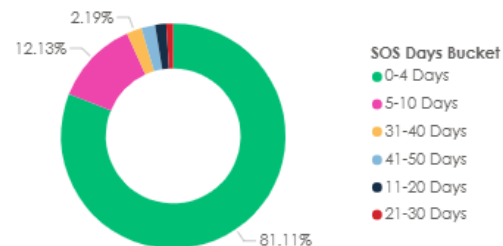

Month	Number of RFAs Submitted
Aug 25	5220
Sep 25	7938
Oct 25	12125
Nov 25	7182
Dec 25	6811
Jan 26	9197
Feb 26	9119
Total	57592

Total Number of Open RFAs

4,943

Open RFAs > 20 Days old) with Shipper

26

Open RFAs > 20 Days old) with Correla

6

X RFA Backlog and Age Profile

Weekly RFA Contact Submissions and Resolutions - Dec 25 Onwards

Age Profile of Open RFA Contacts

Age Profile of Open RFA Contacts - DC Status only

Current backlog

Total Number of Open RFAs

4,943

Open RFAs > 20 Days old with Shipper

26

Open RFAs > 20 Days old with Correla

6

Last week's backlog

Total Number of Open RFAs

2,393