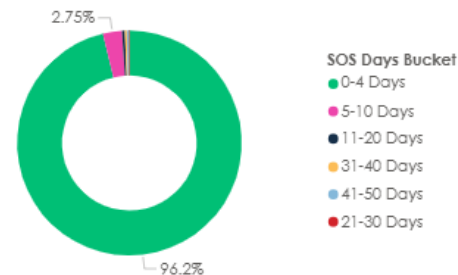

Month	Number of RFAs Submitted
Aug 25	5220
Sep 25	7938
Oct 25	12125
Nov 25	7182
Dec 25	6811
Jan 26	9197
Feb 26	9119
Total	57592

Total Number of Open RFAs

4,943

Open RFAs > 20 Days old) with Shipper

26

Open RFAs > 20 Days old) with Correla

6

X RFA Backlog and Age Profile

Weekly RFA Contact Submissions and Resolutions - Dec 25 Onwards

Age Profile of Open RFA Contacts

Age Profile of Open RFA Contacts - DC Status only

Current backlog

Total Number of Open RFAs