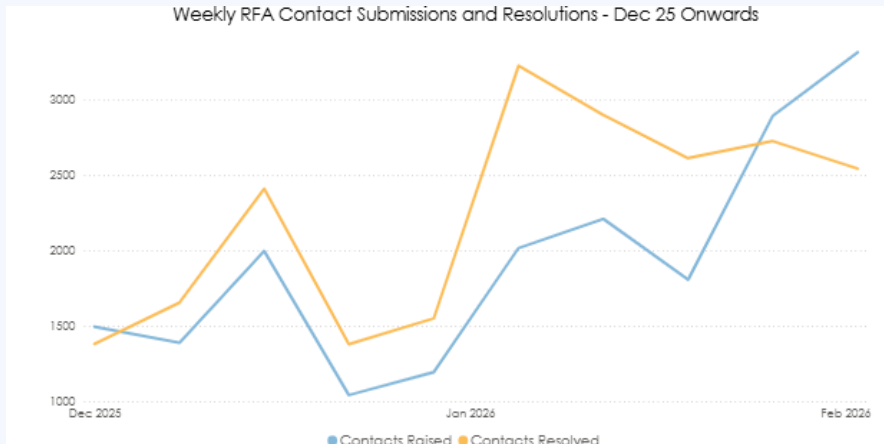

Date	Number of RFAs Submitted
01/02/26	42
02/02/26	703
03/02/26	626
04/02/26	611
05/02/26	666
06/02/26	571
07/02/26	95
08/02/26	42
09/02/26	538
10/02/26	3531
11/02/26	510
12/02/26	493
13/02/26	524
14/02/26	93
15/02/26	74
Total	9119

Month	Number of RFAs Submitted
Aug 25	5220
Sep 25	7938
Oct 25	12125
Nov 25	7182
Dec 25	6811
Jan 26	9197
Feb 26	9119
Total	57592

Total Number of Open RFAs

4,943

Open RFAs > 20 Days old) with Shipper

26

Open RFAs > 20 Days old) with Correla

6

X RFA Backlog and Age Profile

Weekly RFA Contact Submissions and Resolutions - Dec 25 Onwards

Age Profile of Open RFA Contacts

Age Profile of Open RFA Contacts - DC Status only

Current backlog

Total Number of Open RFAs