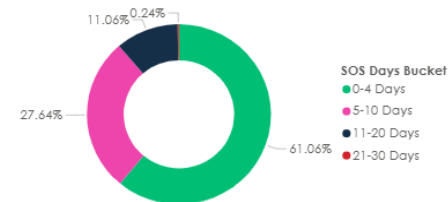

Add backlog figure this week and previous week
Age Profile of Open RFA Contacts - DC Status only