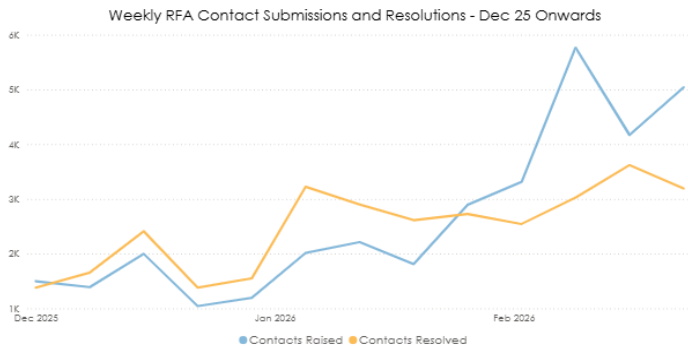

X RFA Backlog and Age Profile