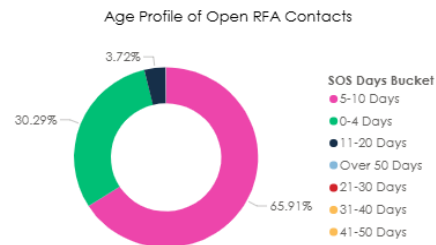

X RFA Backlog and Age Profile